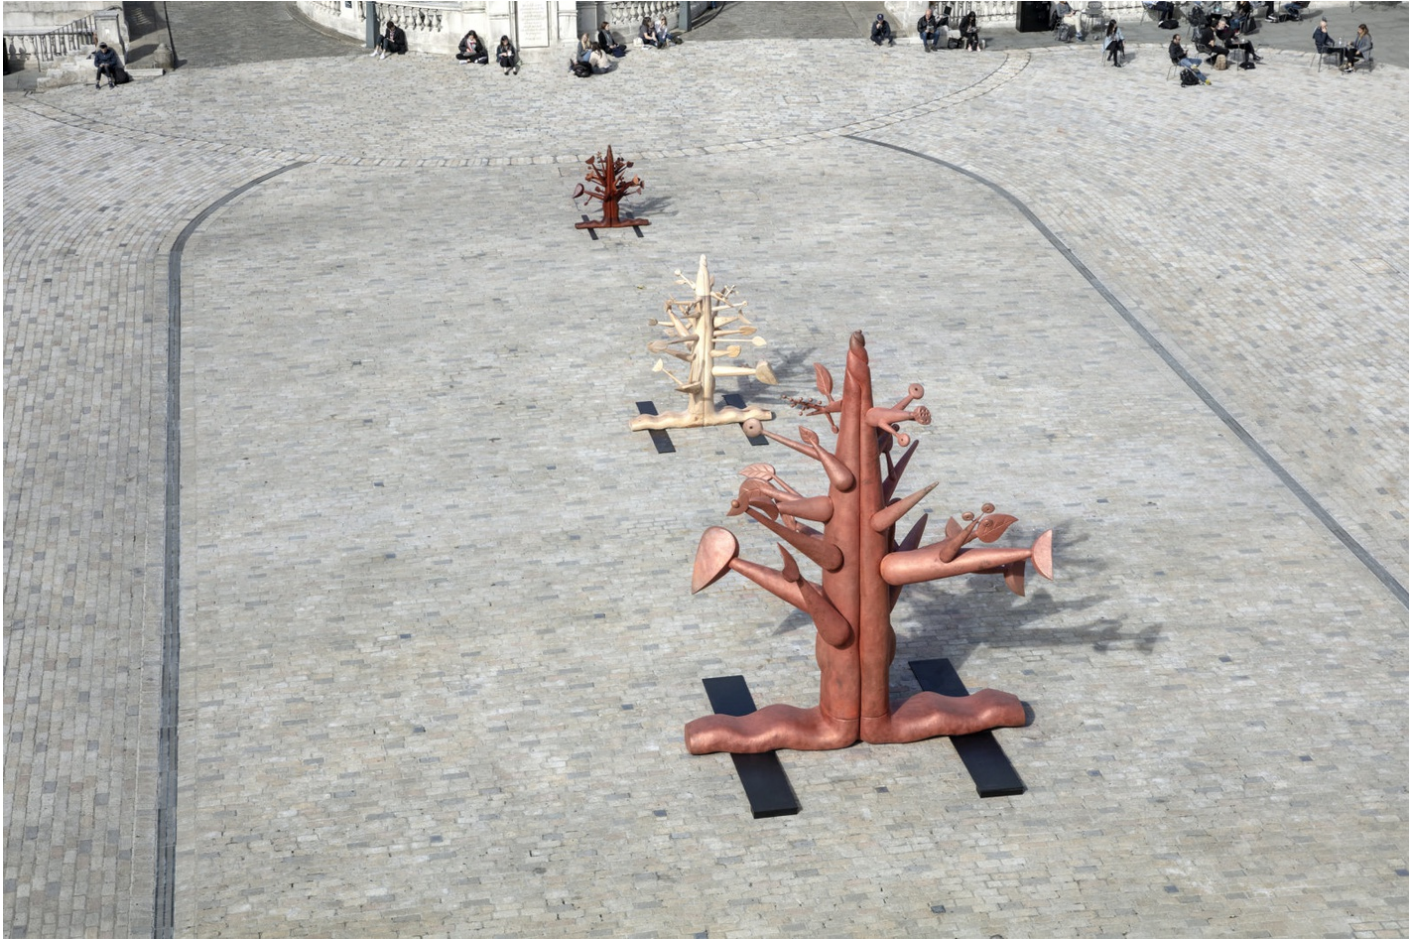

IBRAHIM EL-SALAH

*Installation 1:54 Contemporary African Art Fair | Courtyard | Somerset House , 2018*

20ft copper  
10ft Limewood  
6ft Iroko wood

+ vat

Image 1/16

Image 2/16

Image 3/16

Image 4/16

Image 5/16

Image 6/16

Image 7/16

Image 8/16

Image 9/16

Image 10/16

Image 11/16

Image 12/16

Image 13/16

Image 14/16

Image 15/16

Image 16/16

IBRAHIM EL-SALAH  
*Meditation Tree* | Collection Kamel Lazaar Foundation, 2018

Fibreglass and copper sheeting  
Height: 609.6 cm  
(V03856)

Image 1/16

Image 2/16