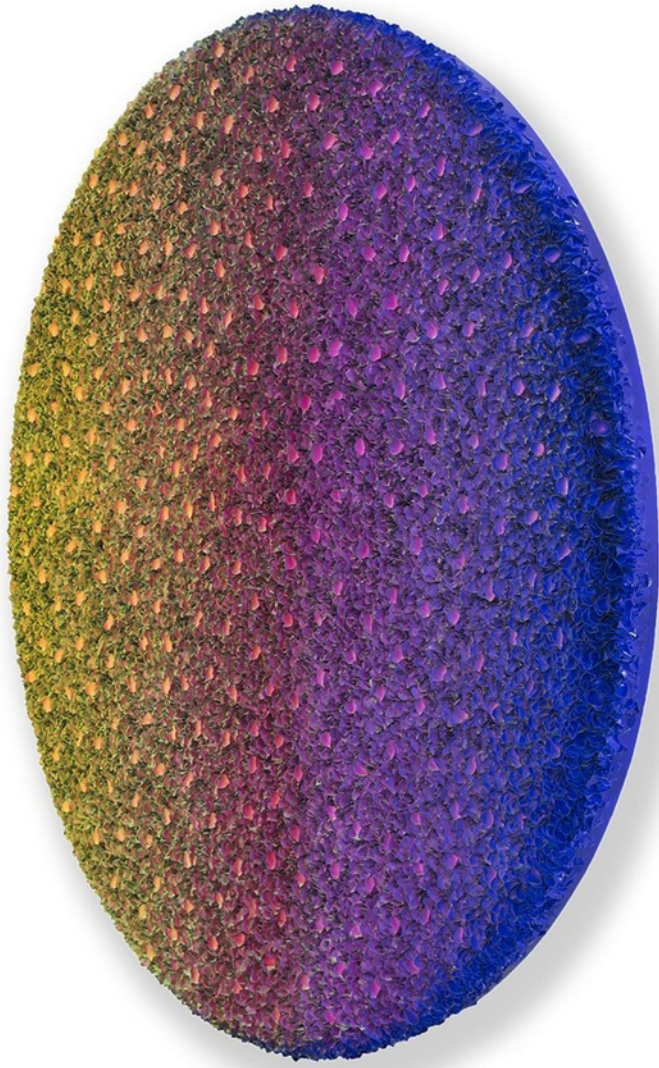

Image 1/3

Image 2/3

Image 3/3

ZHUANG HONG YI
Indian Summer, 2018

Acrylic and fine rice paper on canvas.

190 cm diameter
(ZHO-278)

Image 1/3

Image 2/3