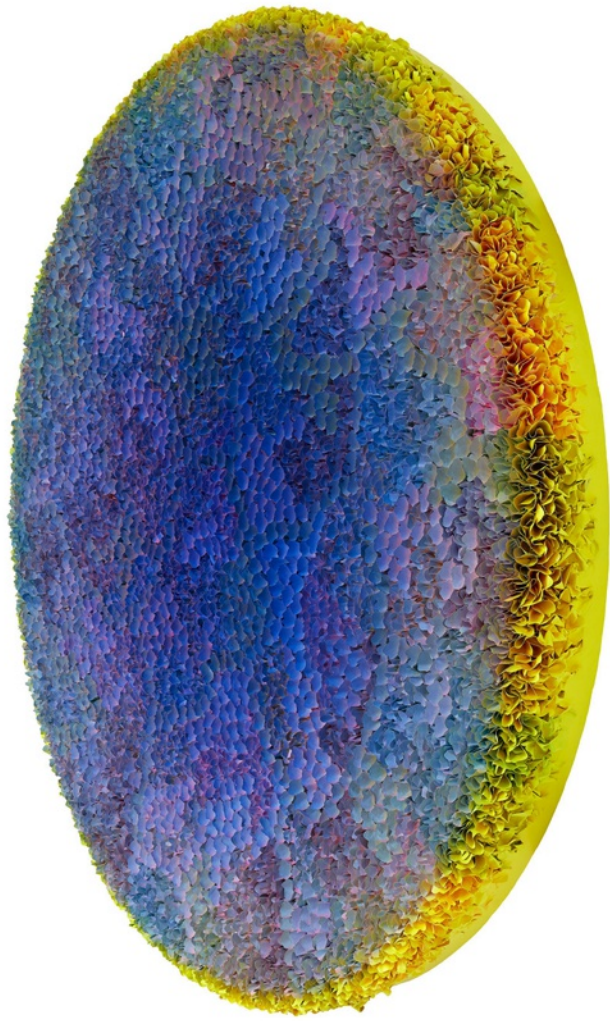

Image 1/3

Image 2/3

Image 3/3

ZHUANG HONG YI
Indian Summer, 2018

Acrylic and fine rice paper on canvas.

190 cm diameter
(ZHO-278)

Image 1/3

Image 2/3