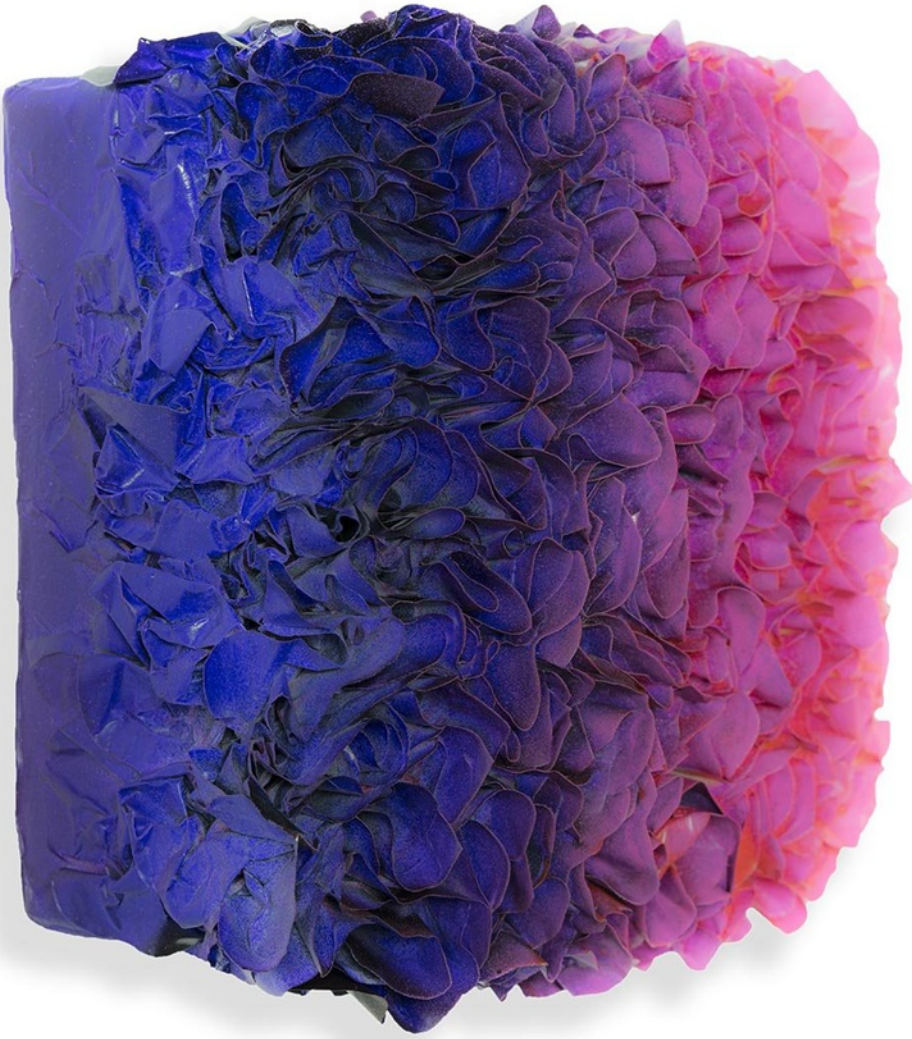

Acrylic, pigment and fine rice paper on canvas.
15 x 15 cm
(ZHO-326)

Image 1/3

Image 2/3

Image 3/3

ZHUANG HONG YI
Mini XIV, 2018

Acrylic, pigment and fine rice paper on canvas.
15 x 15 cm
(ZHO-330)

Image 1/3