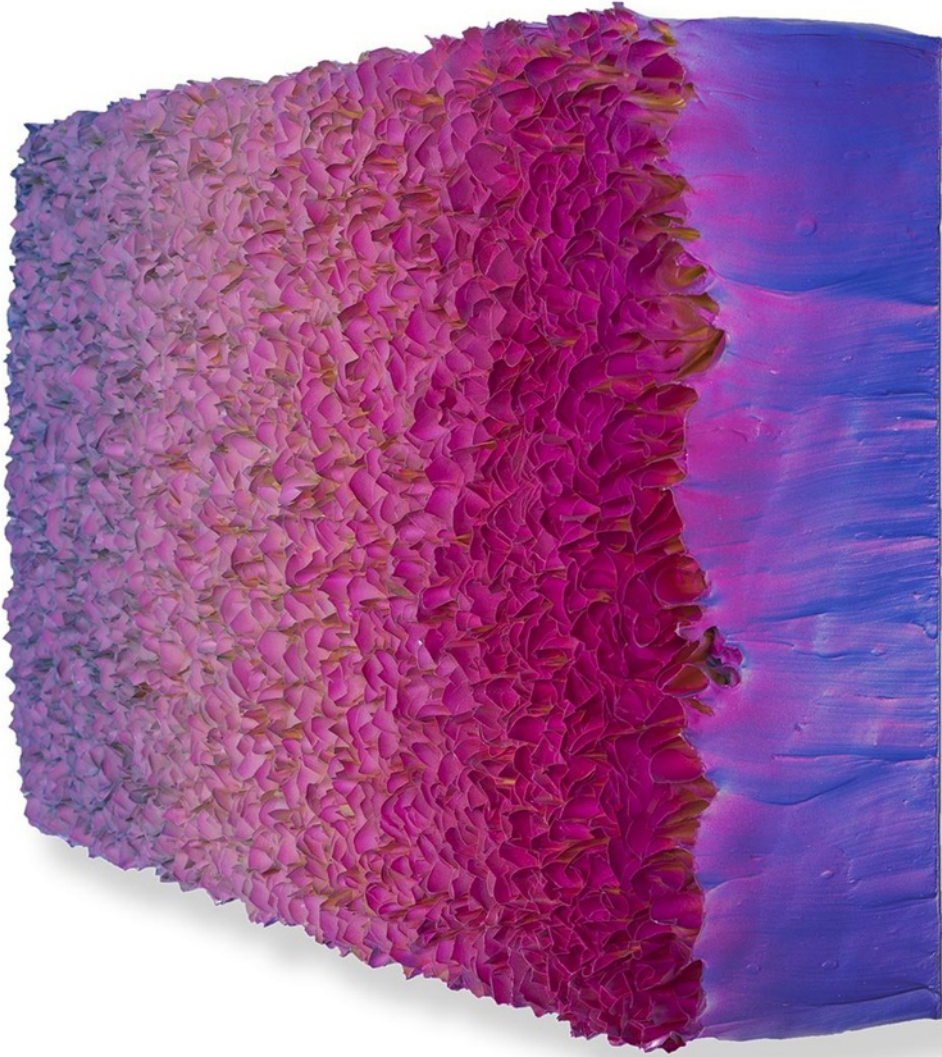

ZHUANG HONG YI
Untitled, 2018

Acrylic, pigment and fine rice paper on canvas.
40 x 80 cm
(ZHO-206)

Image 1/4

Image 2/4

Image 3/4

Image 4/4