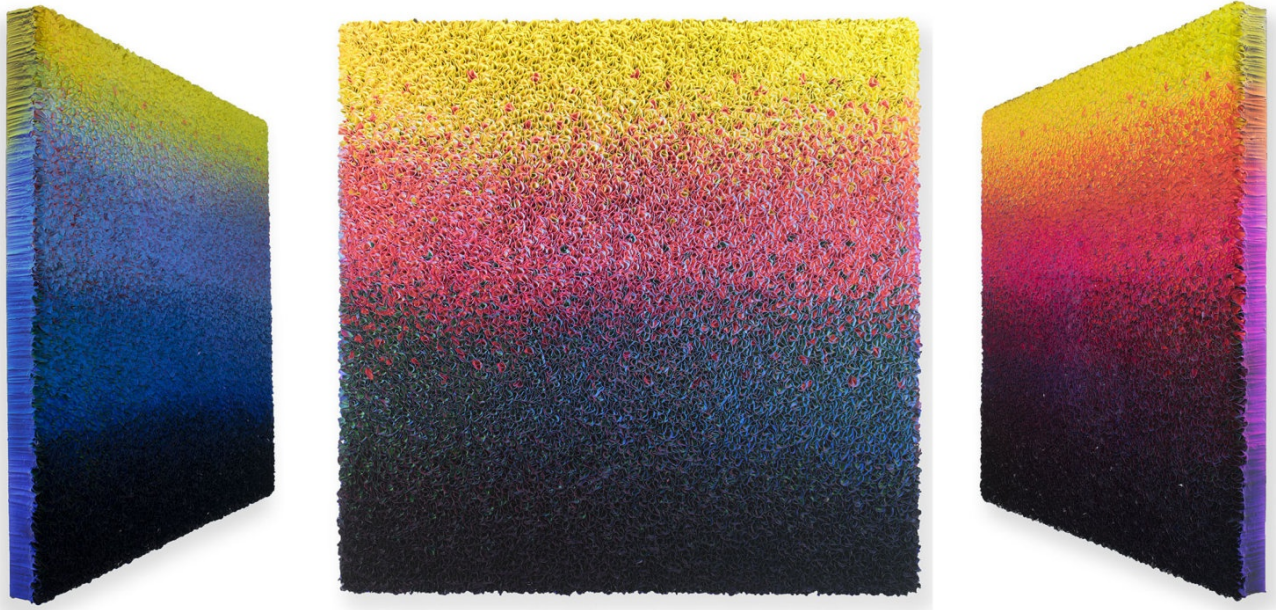

Image 1/4

Image 2/4

Image 3/4

Image 4/4

ZHUANG HONG YI
Untitled, 2016

Acrylic, pigment and fine rice paper on canvas.
200 x 200 cm
(ZHO-215)

Image 1/4

Image 2/4