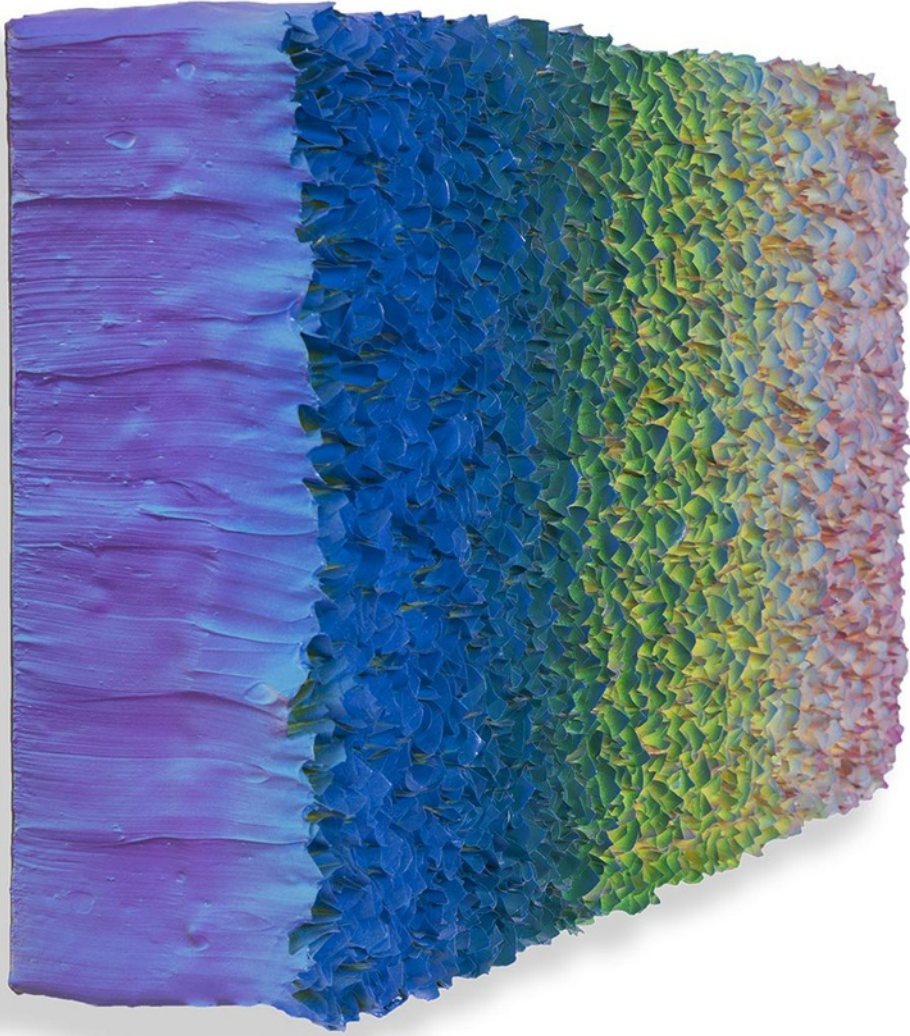

ZHUANG HONG YI
Untitled, 2018

Acrylic, pigment and fine rice paper on canvas.
40 x 80 cm
(ZHO-206)

Image 1/4

Image 2/4

Image 3/4

Image 4/4