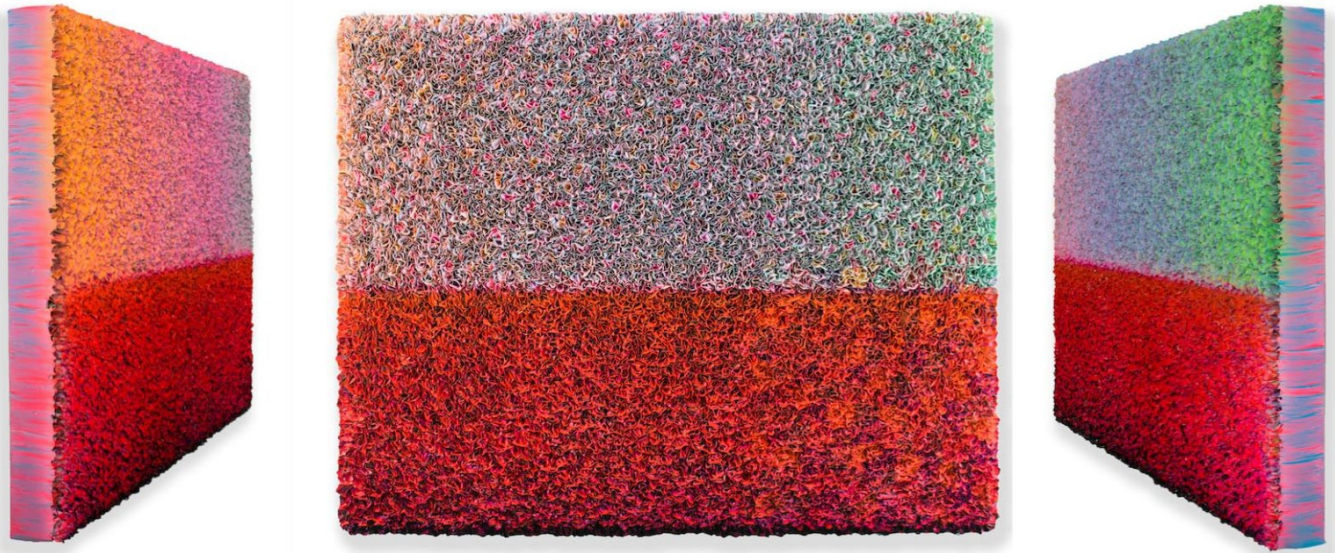

ZHUANG HONG YI
Untitled, 2018

Acrylic, pigment and fine rice paper on canvas.
150 x 200 cm
(ZHO-188)

Image 1/4

Image 2/4

Image 3/4

Image 4/4

ZHUANG HONG YI
Untitled, 2018

Acrylic, pigment and fine rice paper on canvas.
120 x 150 x 15 cm
(ZHO-156)