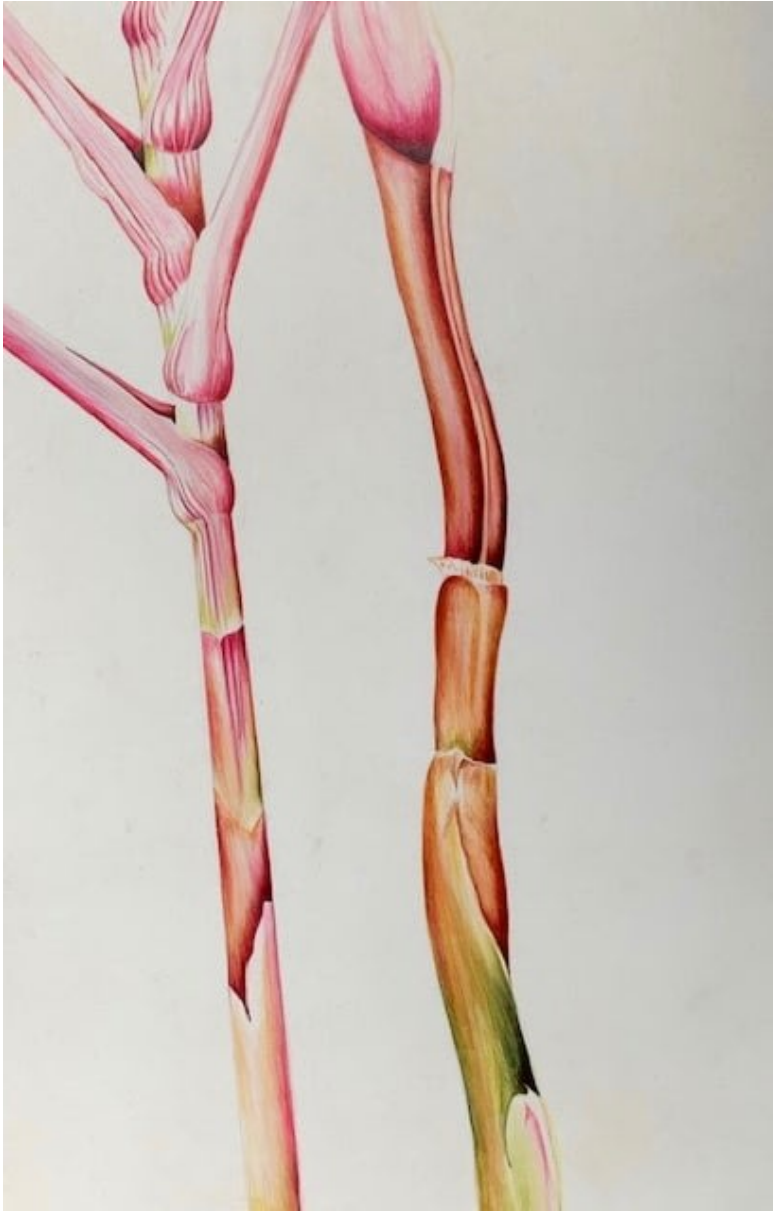

[View detail](#)

ANGELIQUE DE FOLIN  
*Untitled*, 2018

Watercolour painted on William Cowley Vellum  
44 x 33 cm  
17 3/8 x 13 in  
(00374)

ANGELIQUE DE FOLIN  
*Untitled*, 2011

Watercolour painted on paper  
26 x 18 cm  
10 1/4 x 7 1/8 in  
(00375)

ANGELIQUE DE FOLIN  
*Untitled*, 2019

Watercolour painted on William Cowley Vellum  
21 x 21 cm  
8 1/4 x 8 1/4 in  
(00373)

ANGELIQUE DE FOLIN  
*Untitled*, 2019

Watercolour painted on William Cowley Vellum  
21 x 15.5 cm  
8 1/4 x 6 1/8 in  
(00377)

Image 1/3

Image 2/3

Image 3/3

ANGELIQUE DE FOLIN  
*Untitled*, 2017

Watercolour painted on William Cowley Vellum  
13 x 11 cm  
5 1/8 x 4 3/8 in  
(00372)

ANGELIQUE DE FOLIN  
*Untitled*, 2019

Watercolour painted on William Cowley Vellum  
23 x 18 cm  
9 1/8 x 7 1/8 in  
(00376)

ANGELIQUE DE FOLIN  
*Untitled*, 2019

Watercolour painted on William Cowley Vellum  
44 x 33 cm  
17 3/8 x 13 in  
(00389)

ANGELIQUE DE FOLIN  
*Untitled*, 2019

Watercolour painted on William Cowley Vellum  
21 x 15.5 cm  
8 1/4 x 6 1/8 in  
(00388)