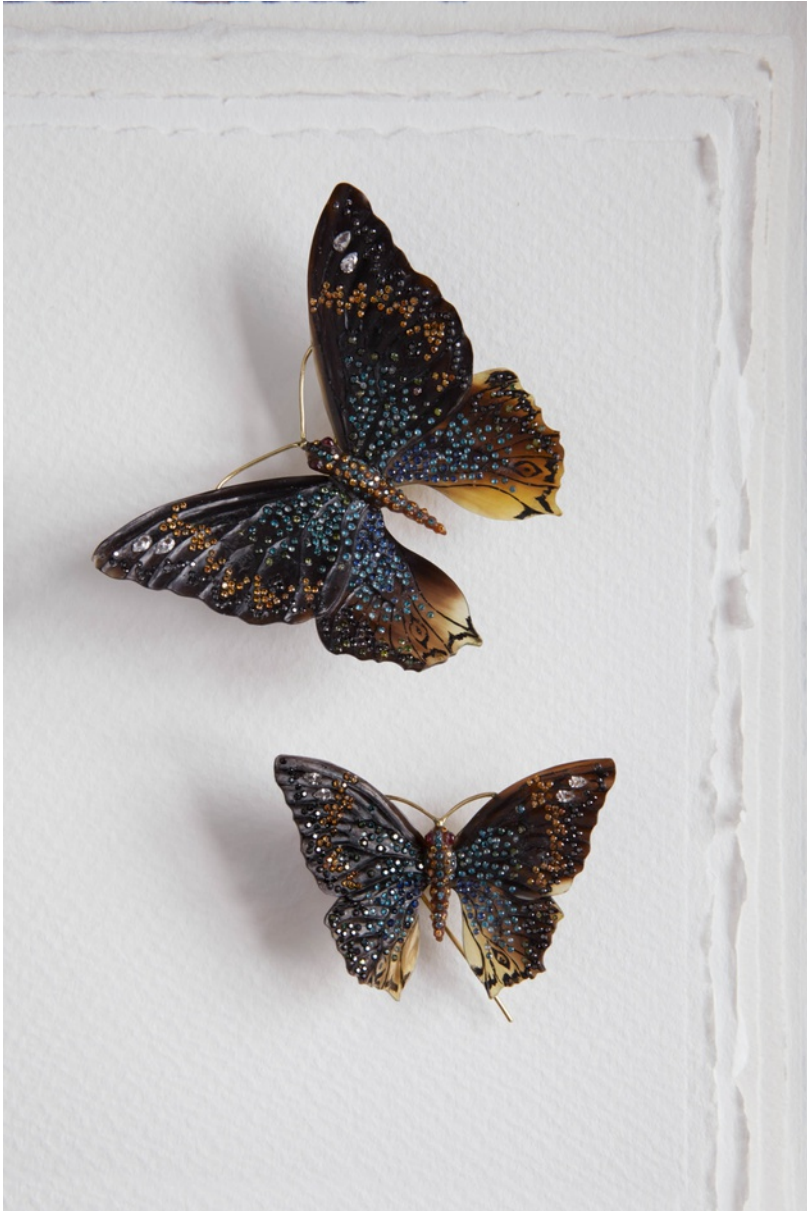

Price on request  
(00382)

Image 1/3

Image 2/3

Image 3/3

HARUMI KLOSSOWSKA DE ROLA  
*Aglais IO Ring*, 2017

Ankole cow horn, fire opals, blue sapphires, amethyste, diamonds, black diamonds, cognac diamonds, brow diamonds, ebony inlay, gold 18 carat.  
4 x 6 cm  
1 5/8 x 2 3/8 in  
Weight: 15 gr