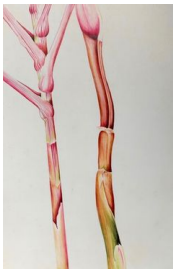

Angelique de Folin

Untitled, 2019

Watercolour painted on William Cowley Vellum

44 x 33 cm

17 3/8 x 13 in

(00389)

[View detail](#)