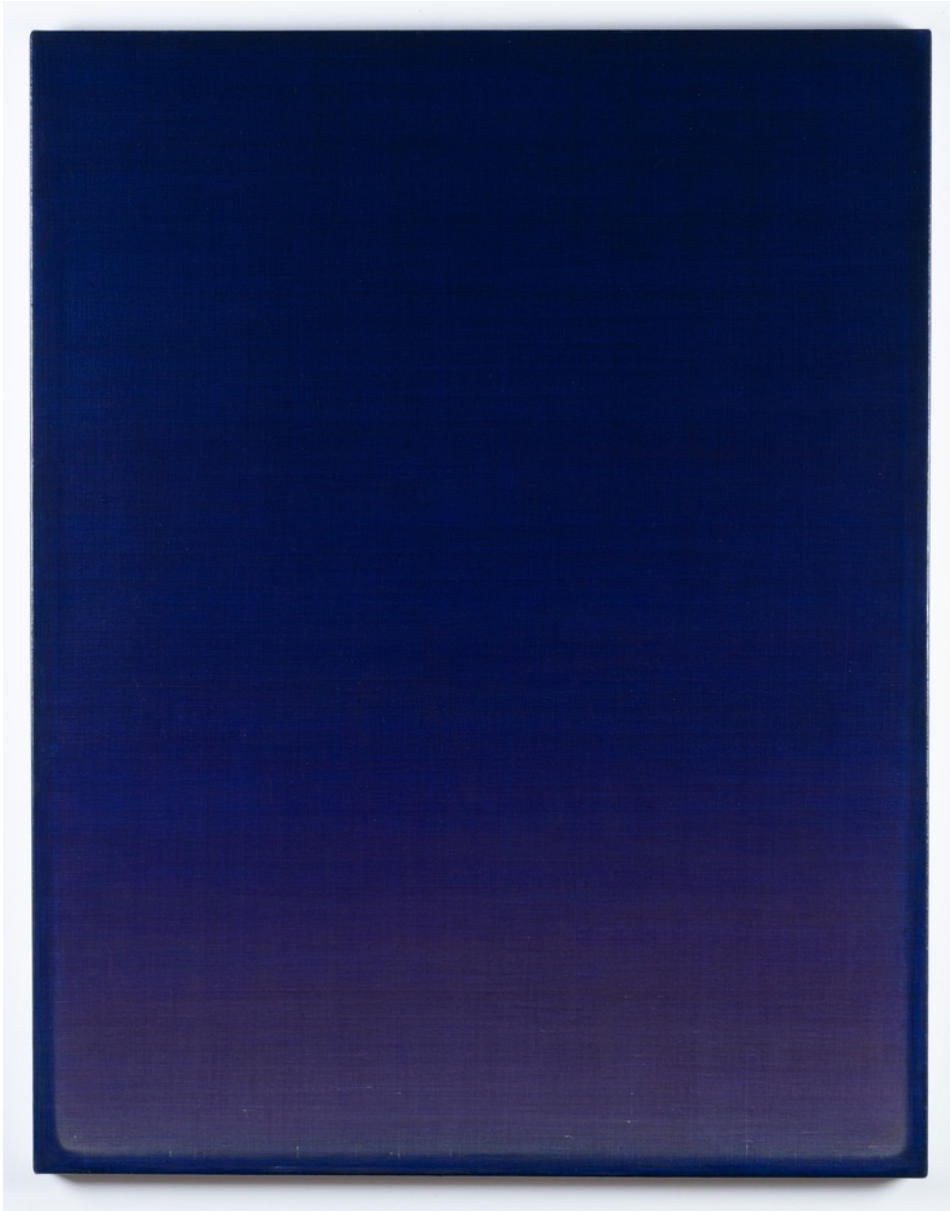

€ 4,500.00

Image 1/3

Courtesy of Ronewa Art Projects

Image 2/3

Image 3/3

MICHAEL DELL
Vigil II, 2024

Signed and dated
Acrylic on linen
35 x 30 cm.
13 3/4 x 11 3/4 in.
(DELC/016)

€ 1,487.50