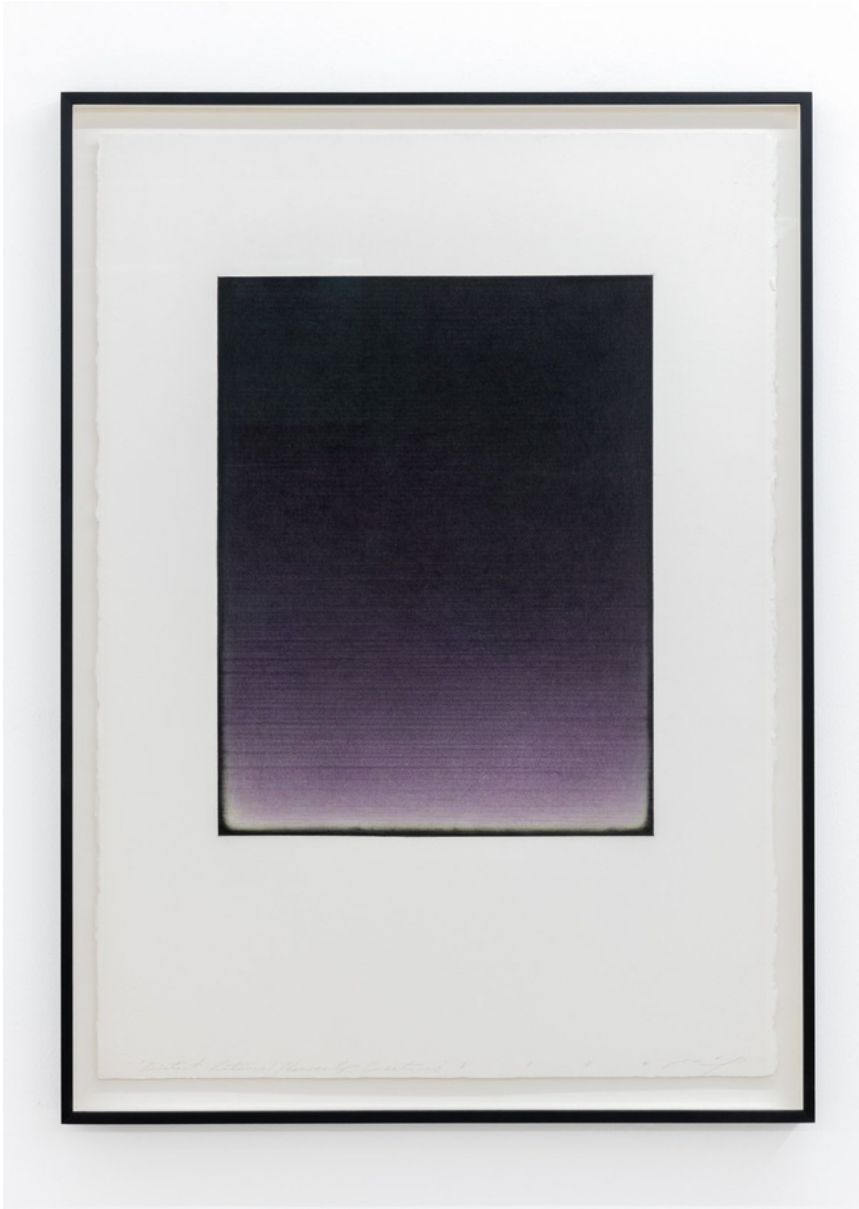

MICHAEL DELL
Heavenly Creatures, 2024

Signed and dated
Charcoal and conté on Arches 640gm paper
76 x 57 cm.
29 7/8 x 22 1/2 in.
(DELC/013)

€ 1,650.00

Image 1/2

Courtesy of Ronewa Art Projects