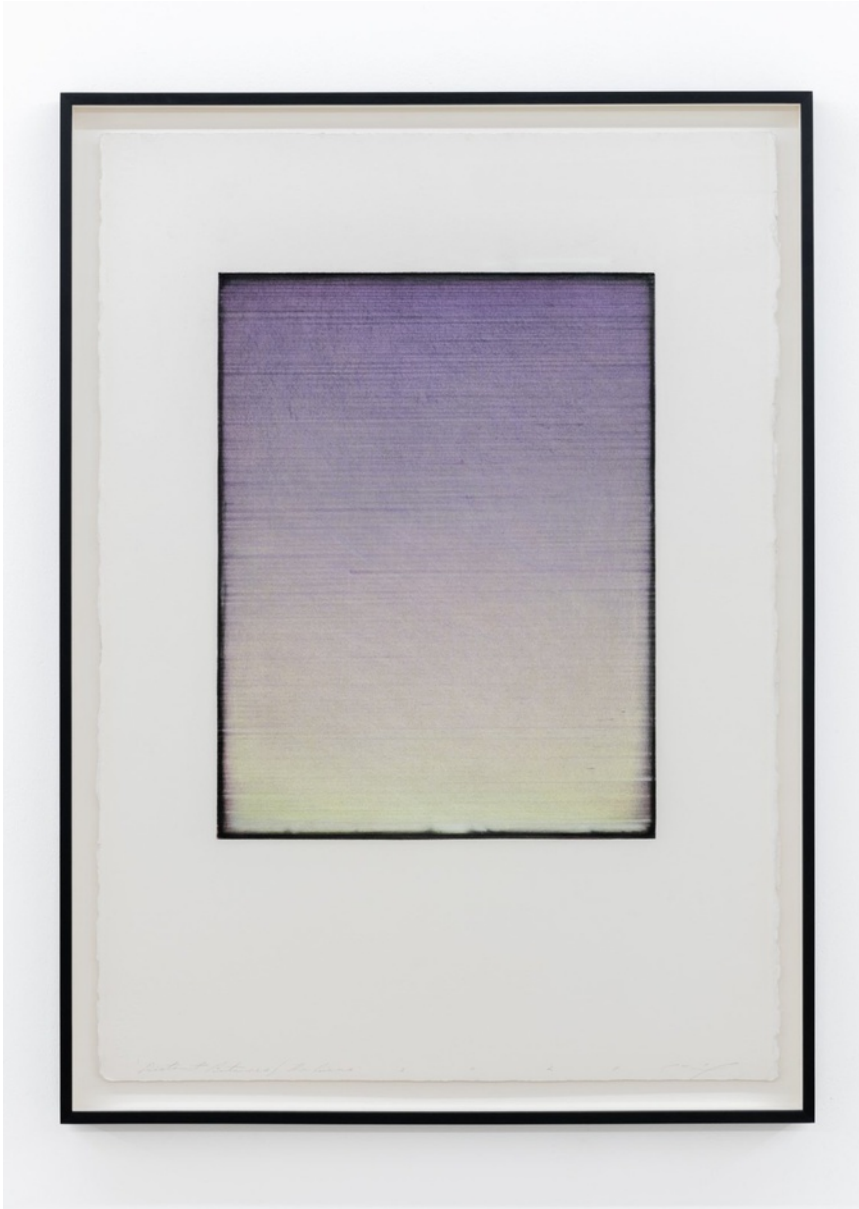

Image 2/2

MICHAEL DELL
Vigil, 2024

Signed and dated
Charcoal and conté on Arches 640gm paper
76 x 57 cm.
29 7/8 x 22 1/2 in.
(DELC/011)

€ 1,650.00

Image 1/2

Courtesy of Ronewa Art Projects

Image 2/2

MICHAEL DELL
The Piano, 2024