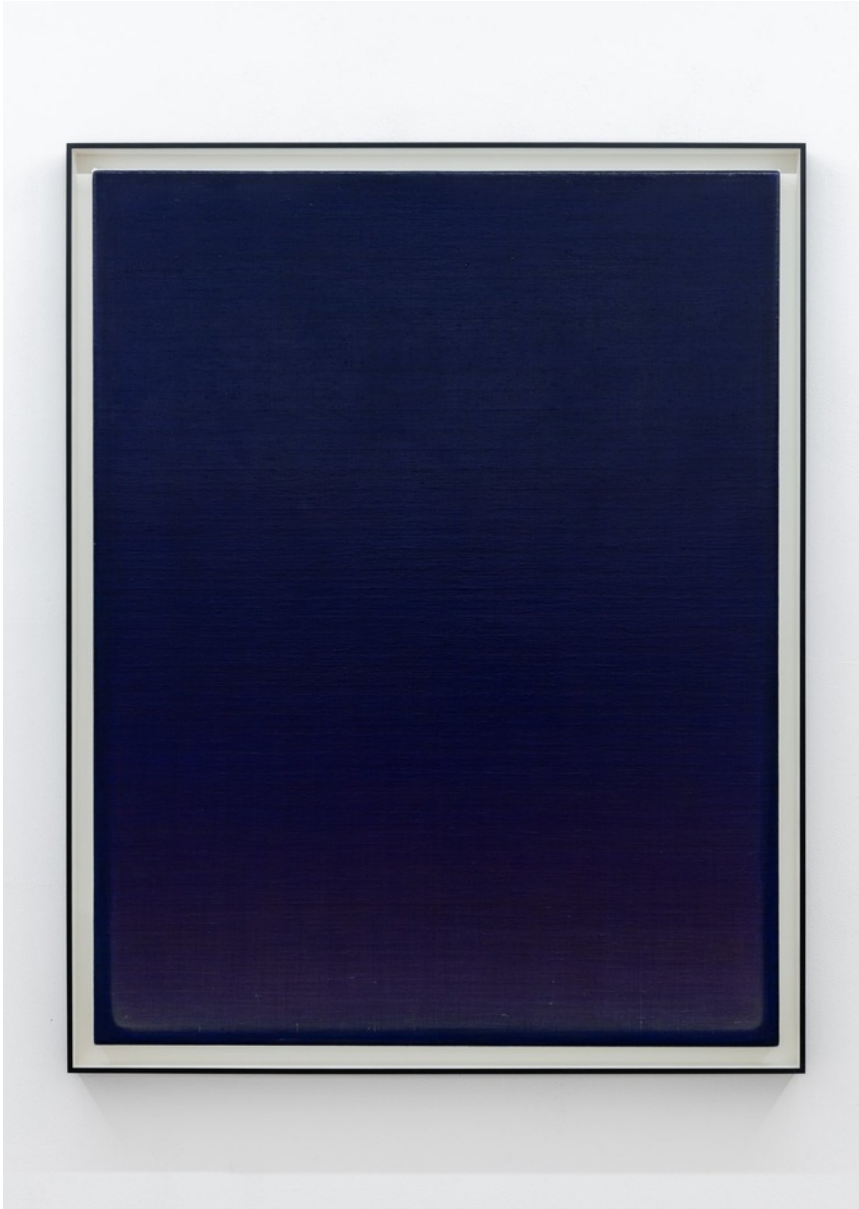

MICHAEL DELL
An Angel at My Table, 2024

Signed and dated
Acrylic on linen
115 x 90 cm.
45 1/4 x 35 3/8 in.
(DELC/015)

€ 4,500.00

Image 1/3

Courtesy of Ronewa Art Projects