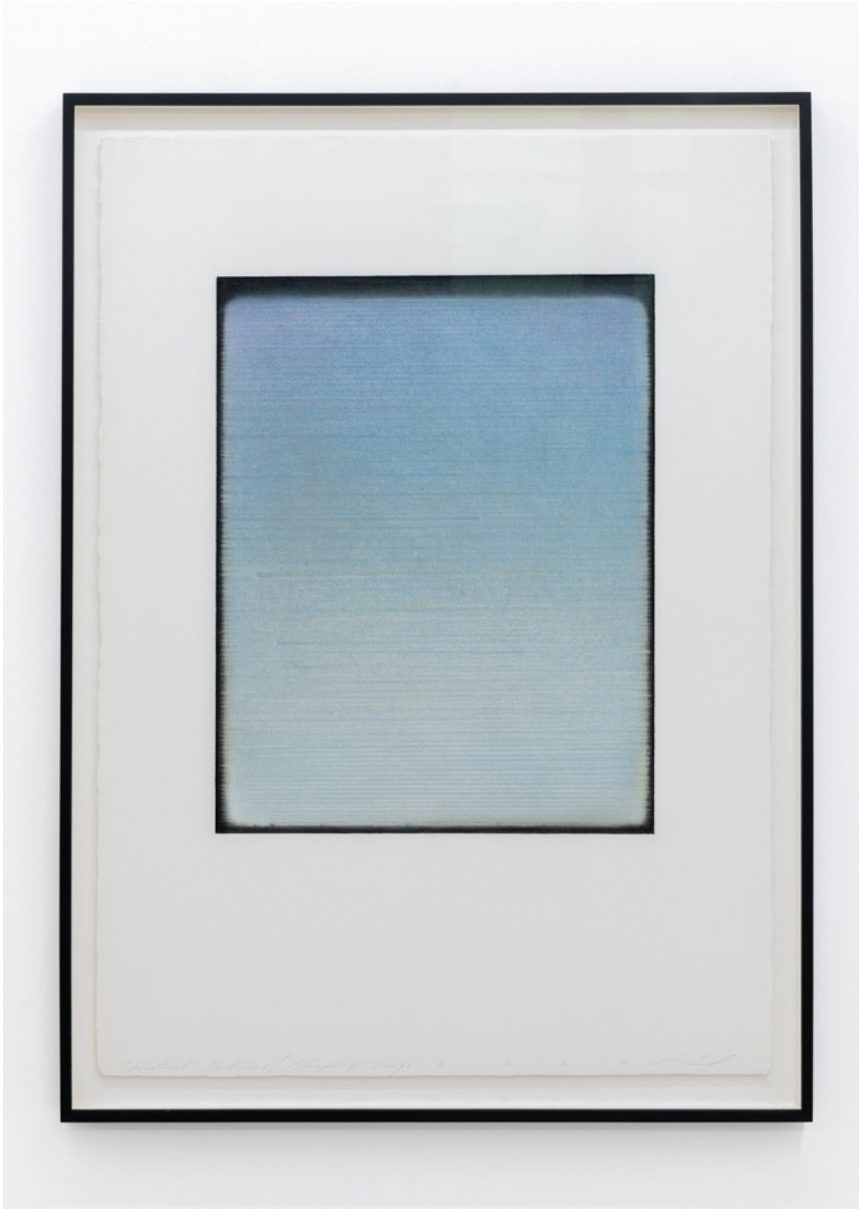

[View detail](#)

€ 4,500.00

Michael Dell 1960
Vigil II, 2024
Signed and dated
Acrylic on linen
35 x 30 cm.
13 3/4 x 11 3/4 in.
(DELC/016)

[View detail](#)

€ 1,487.50

Michael Dell 1960
Whale Rider, 2024
Signed and dated
Charcoal and conté on Arches 640gm paper
76 x 57 cm.
29 7/8 x 22 1/2 in.
(DELC/014)

Image 1/3

Courtesy of Ronewa Art Projects
Copyright Ronewa Art Projects

Image 2/3

Image 3/3

MICHAEL DELL
Whale Rider, 2024

Signed and dated
Charcoal and conté on Arches 640gm paper
76 x 57 cm.
29 7/8 x 22 1/2 in.
(DELC/014)

Image 2/2

MICHAEL DELL
Vigil, 2024

Signed and dated
Charcoal and conté on Arches 640gm paper
76 x 57 cm.
29 7/8 x 22 1/2 in.
(DELC/011)

€ 1,650.00

Image 1/2

Courtesy of Ronewa Art Projects

Image 2/2

MICHAEL DELL
The Piano, 2024

Signed and dated
Charcoal and conté on Arches 640gm paper
76 x 57 cm.
29 7/8 x 22 1/2 in.
(DELC/010)

€ 1,650.00

Image 1/2

Courtesy of Ronewa Art Projects

Image 2/2

MICHAEL DELL
Sleeping Dogs, 2024

Signed and dated
Charcoal and conté on Arches 640gm paper
76 x 57 cm.
29 7/8 x 22 1/2 in.
(DELC/009)