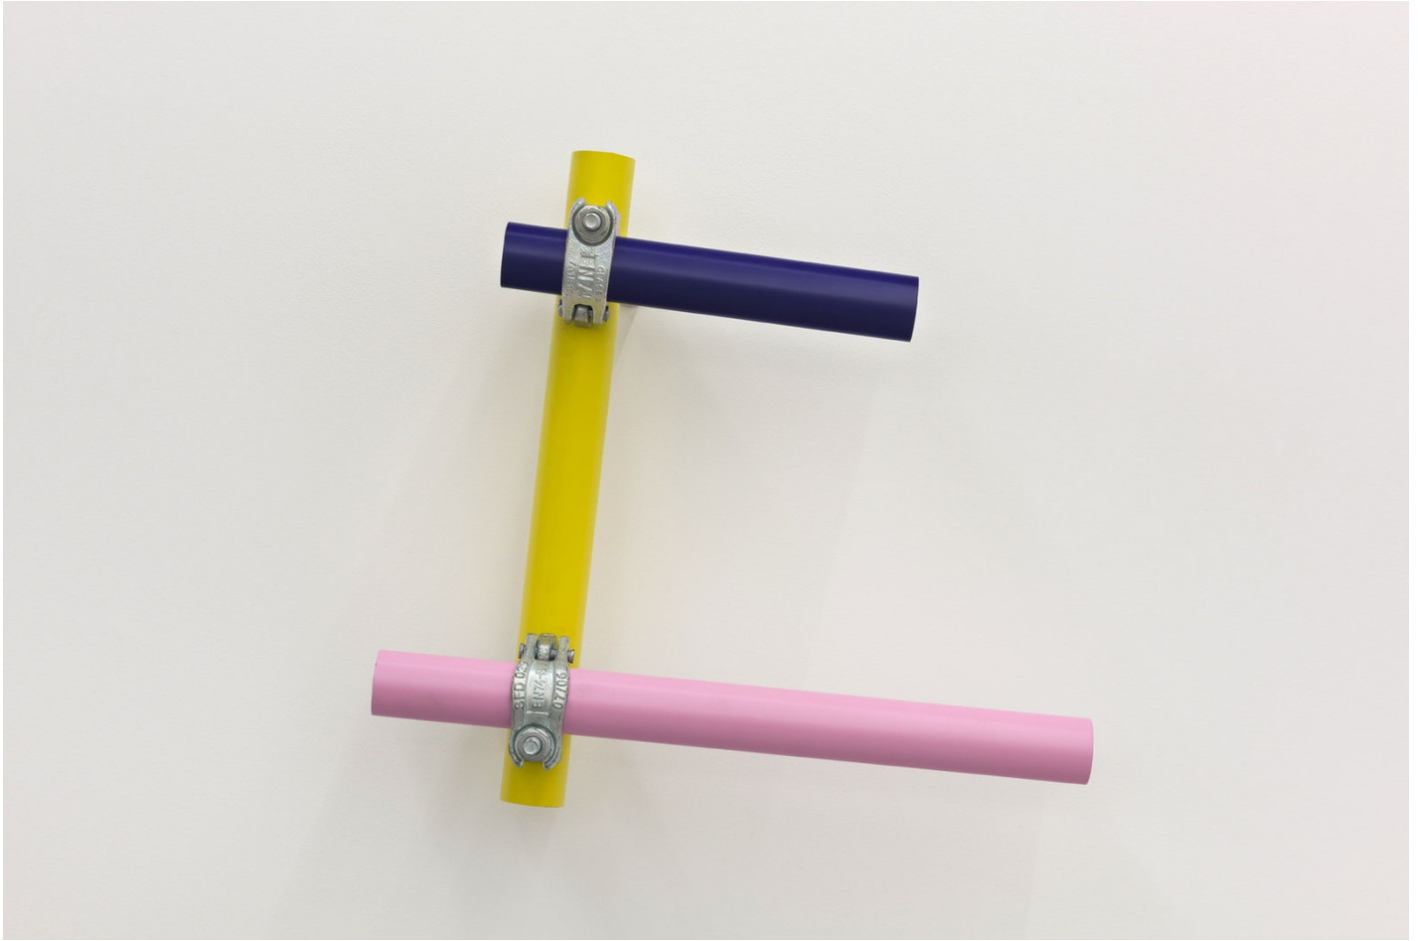

CEDRIC CHRISTIE
Untitled [yellow, pink & purple], 2020

scaffolding, self-coloured double clamps, cellulose paint
50 x 53 x 19 cm, unique
(cc-20-6053)