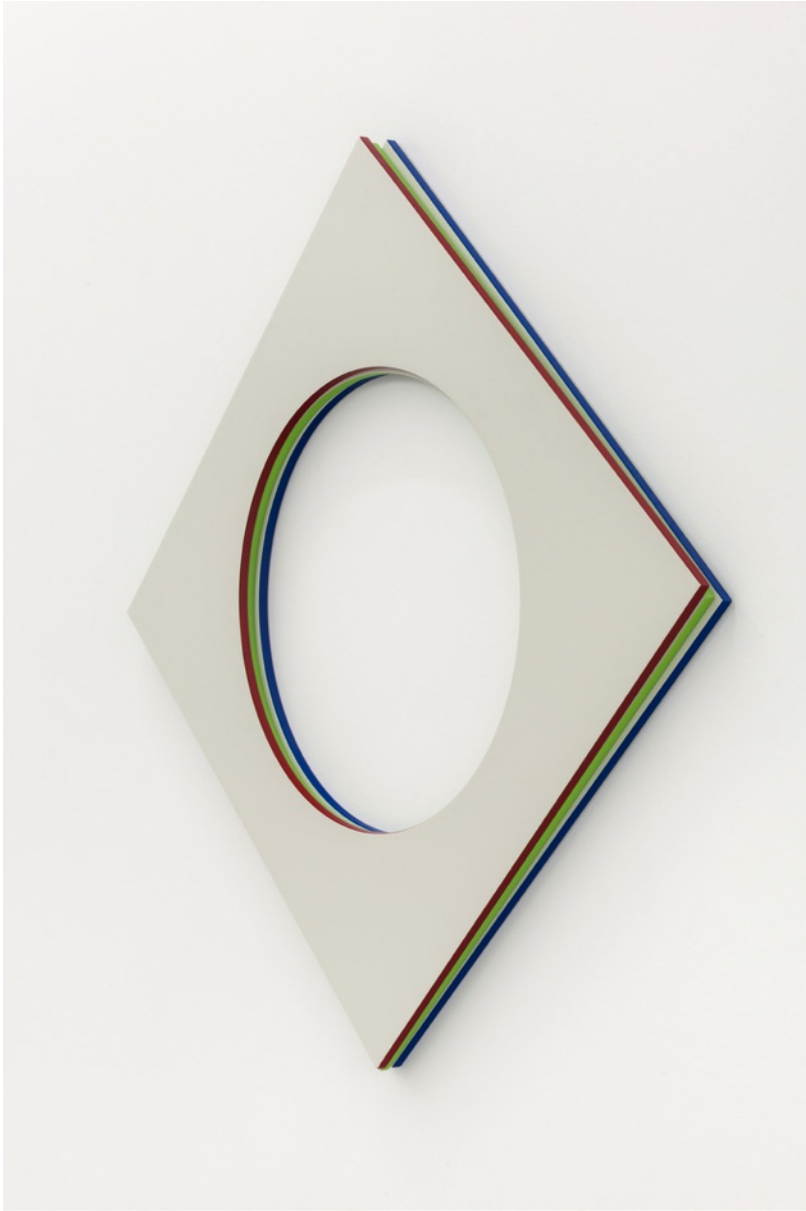

LARS WOLTER
RGB 1, 2019

signed on reverse
polyurethane paint on mdf
98 x 98 x 4 cm, unique
(lw-20-6055)