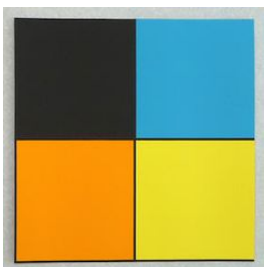

Ditty Ketting NL, b1952
Untitled 489, 2020
signed on verso, framed
acrylic on Canson paper
20 x 20 cm
(dk-20-6058)

[View detail](#)