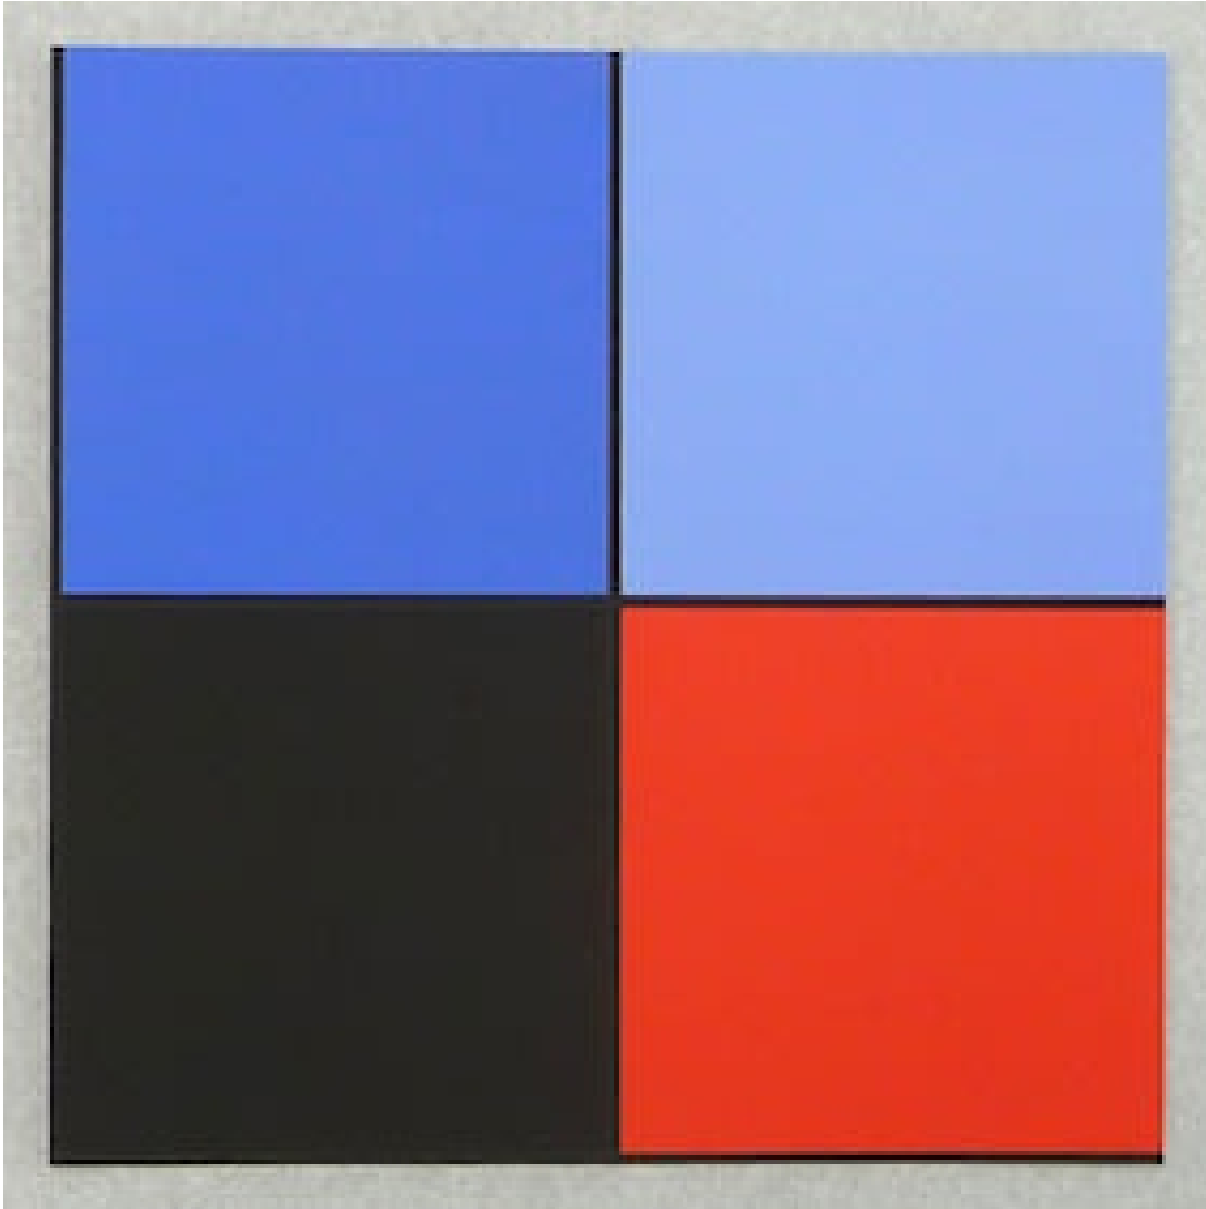

DITTY KETTING
Untitled 487, 2020

on verso
acrylic on Canson paper
20 x 20 cm
(dk-20-6057)