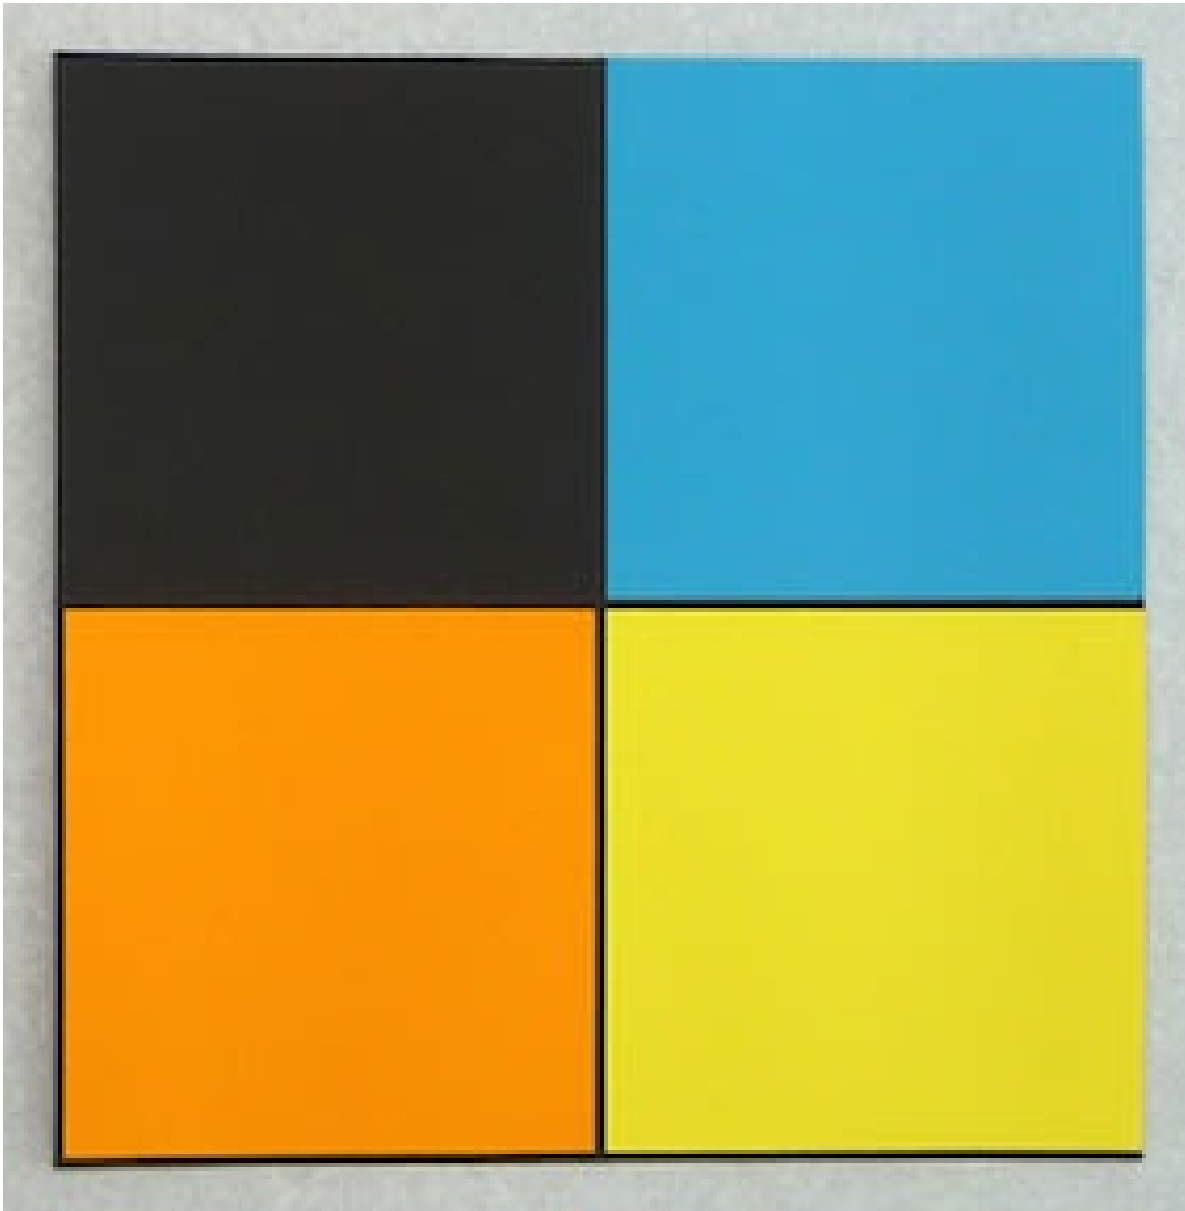

DITTY KETTING
Untitled 489, 2020

signed on verso, framed
acrylic on Canson paper

20 x 20 cm
(dk-20-6058)