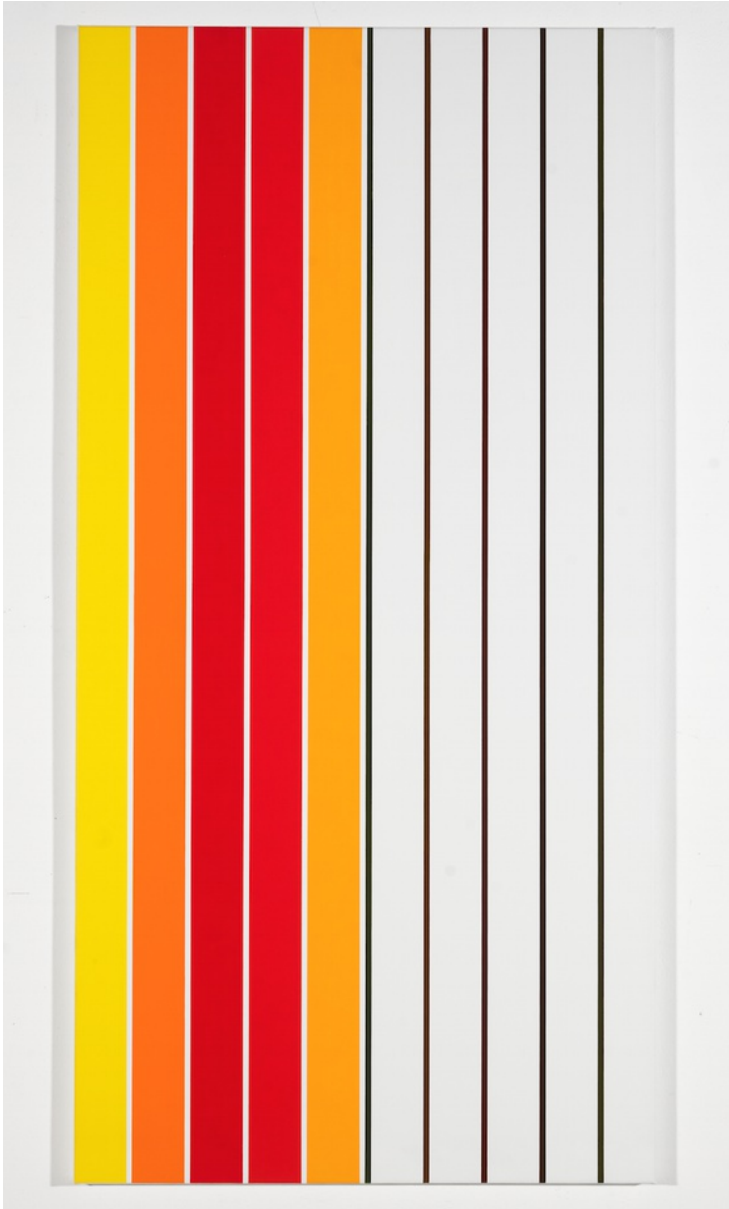

DITTY KETTING
Untitled 124, 1998

signed & dated
acrylic on canvas
150 x 75 cm
(dk-98-5822)