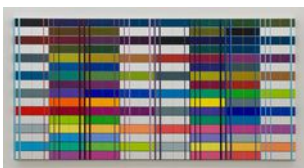

Ditty Ketting NL, b1952
Untitled 371, 2012
acrylic on linen
112 x 224 cm
44.09 x 88.19 inches
(dk-12-5331)

[View detail](#)