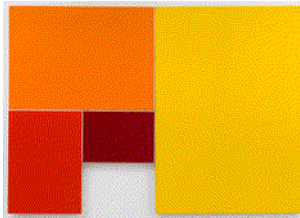

ROCKET GALLERY

2020 | COLOUR UNLOCKED

Cedric Christie | Peter Hedegaard | Michelle Grabner | Ditty Ketting | Gerold Miller | Lars Wolter

For full details and larger images, please see the end of this document.

Cedric Christie UK, b1962
Untitled [yellow, pink & purple], 2020
scaffolding, self-coloured double clamps, cellulose paint
50 x 53 x 19 cm, unique
(cc-20-6053)

[View detail](#)

Cedric Christie UK, b1962
Untitled [black, purple & green], 2020
scaffolding, self-coloured double clamps, cellulose paint
75 x 75 x 19 cm, unique
(cc-20-6054)

[View detail](#)

Peter Hedegaard 1929-2008
Colour Sequence [yellow/orange], 1975
Acrylic on Canvas
173 x 240 cm
(ph-75-6025)

[View detail](#)

Michelle Grabner USA, b1962
Untitled 1, 2010
Gesso & flashe on canvas
diameter : 40 in / 102 cm
(mg-10-5290)