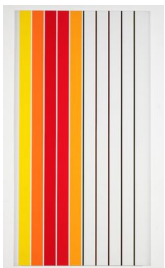

Ditty Ketting NL, b1952
Untitled 124, 1998
signed & dated
acrylic on canvas
150 x 75 cm
(dk-98-5822)

[View detail](#)