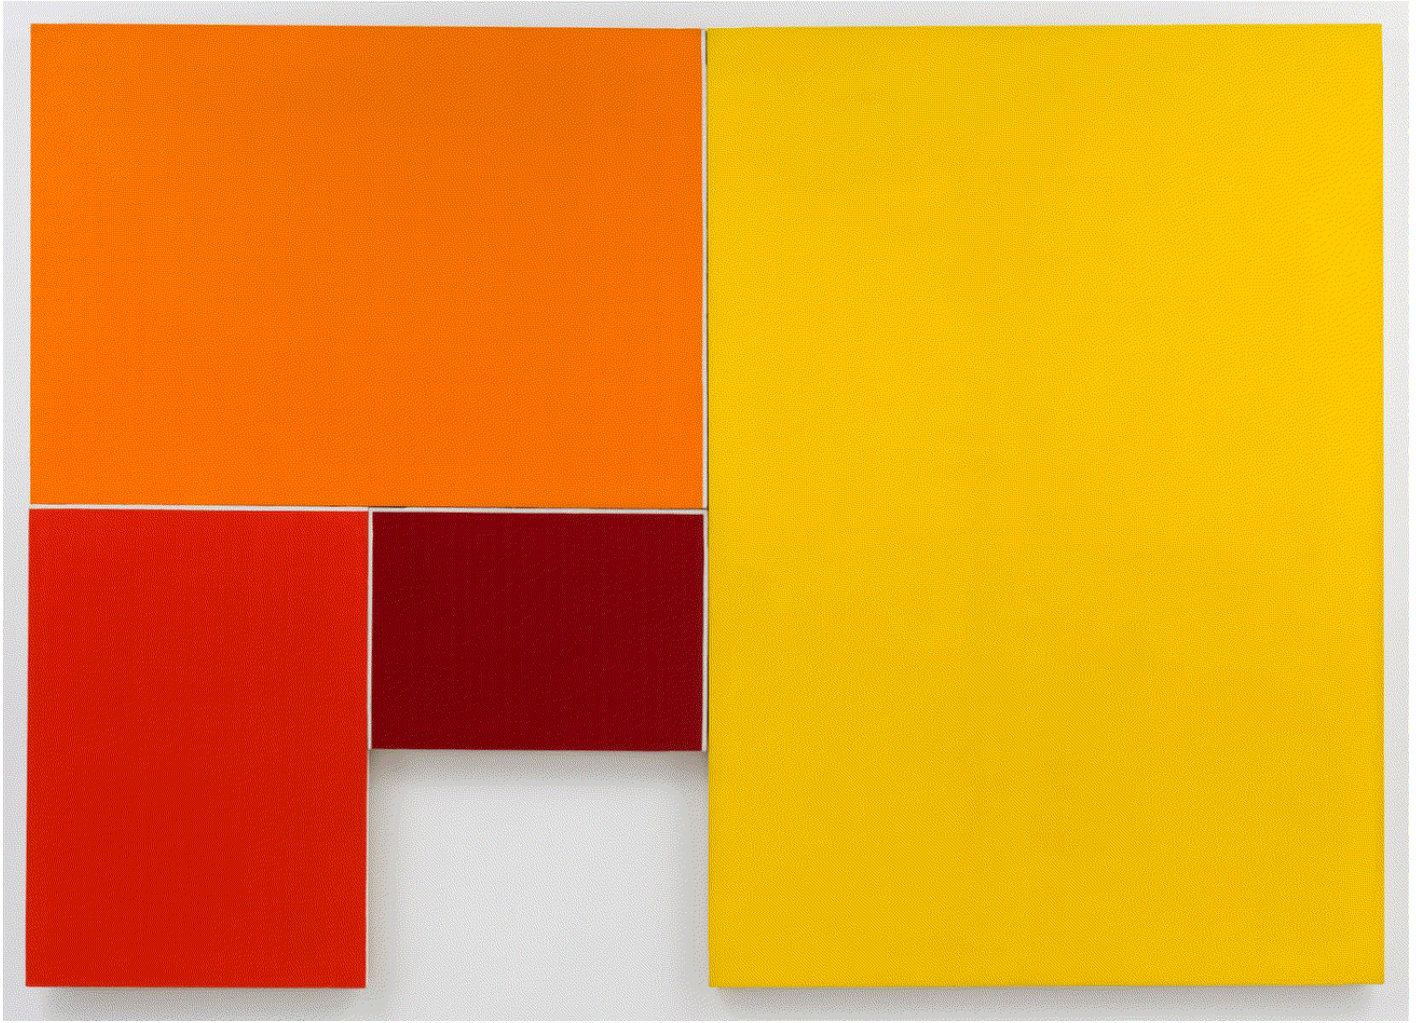

scaffolding, self-coloured double clamps, cellulose paint
75 x 75 x 19 cm, unique
(cc-20-6054)

Image 1/3

Image 2/3

Image 3/3

PETER HEDEGAARD
Colour Sequence [yellow/orange], 1975

Acrylic on Canvas
173 x 240 cm
(ph-75-6025)