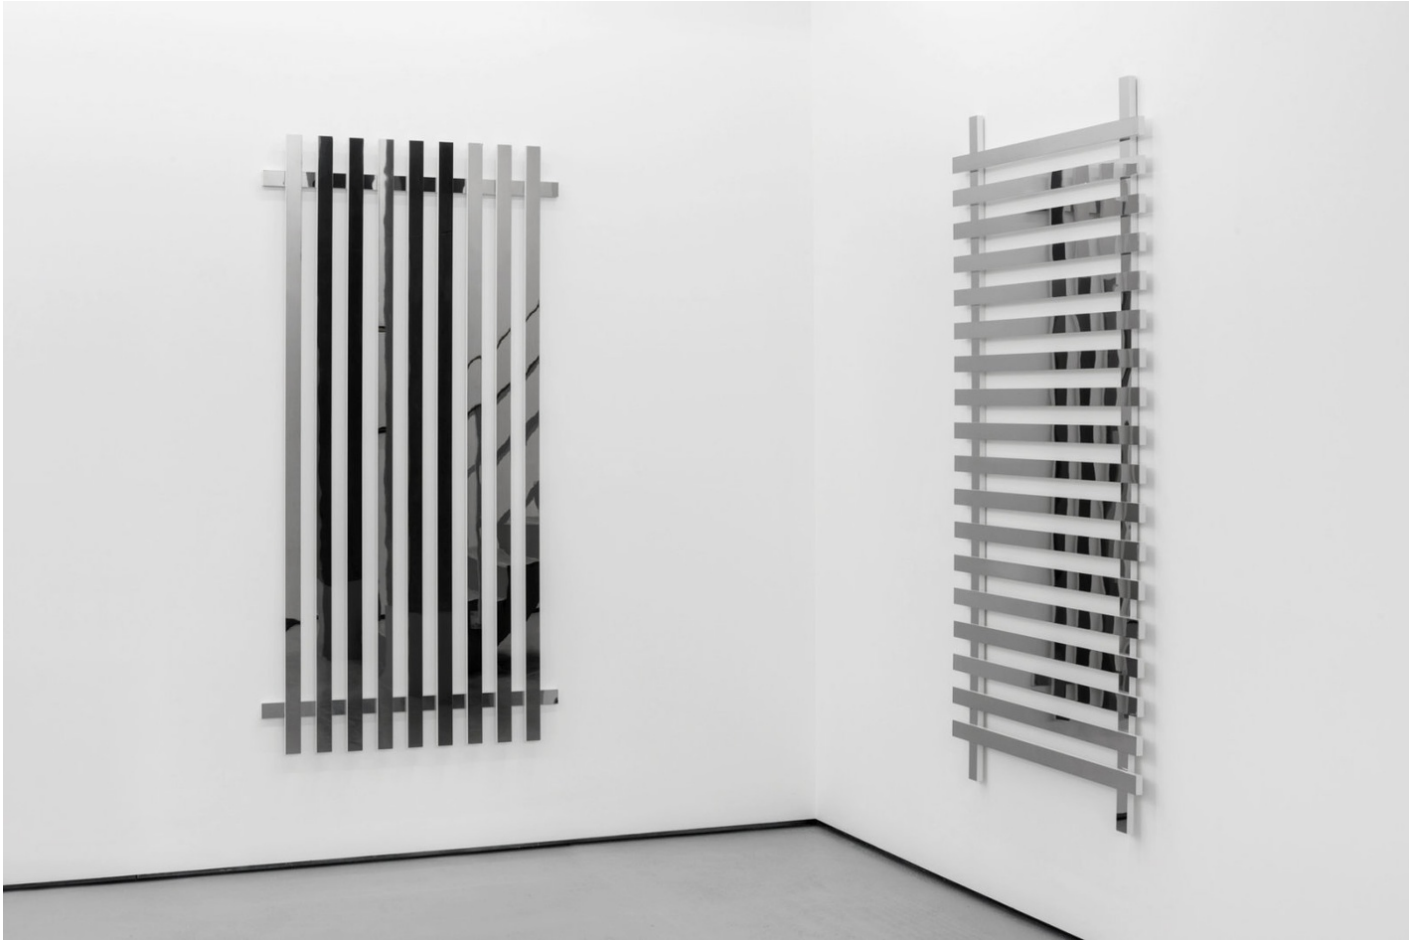

MDF, high gloss paint, polished
102 x 102 x 5 cm
40 x 40 x 2 inches
(lw-17-5944)

£ 5,000.00

Image 1/3

Image 2/3

Image 3/3

LARS WOLTER
Vertikal / Horizontal, 2017

Stainless steel polished, multiplex wood, glossy paint
200 x 100 x 4 cm
79 x 39 x 1.5 inches
(lw-17-5942)