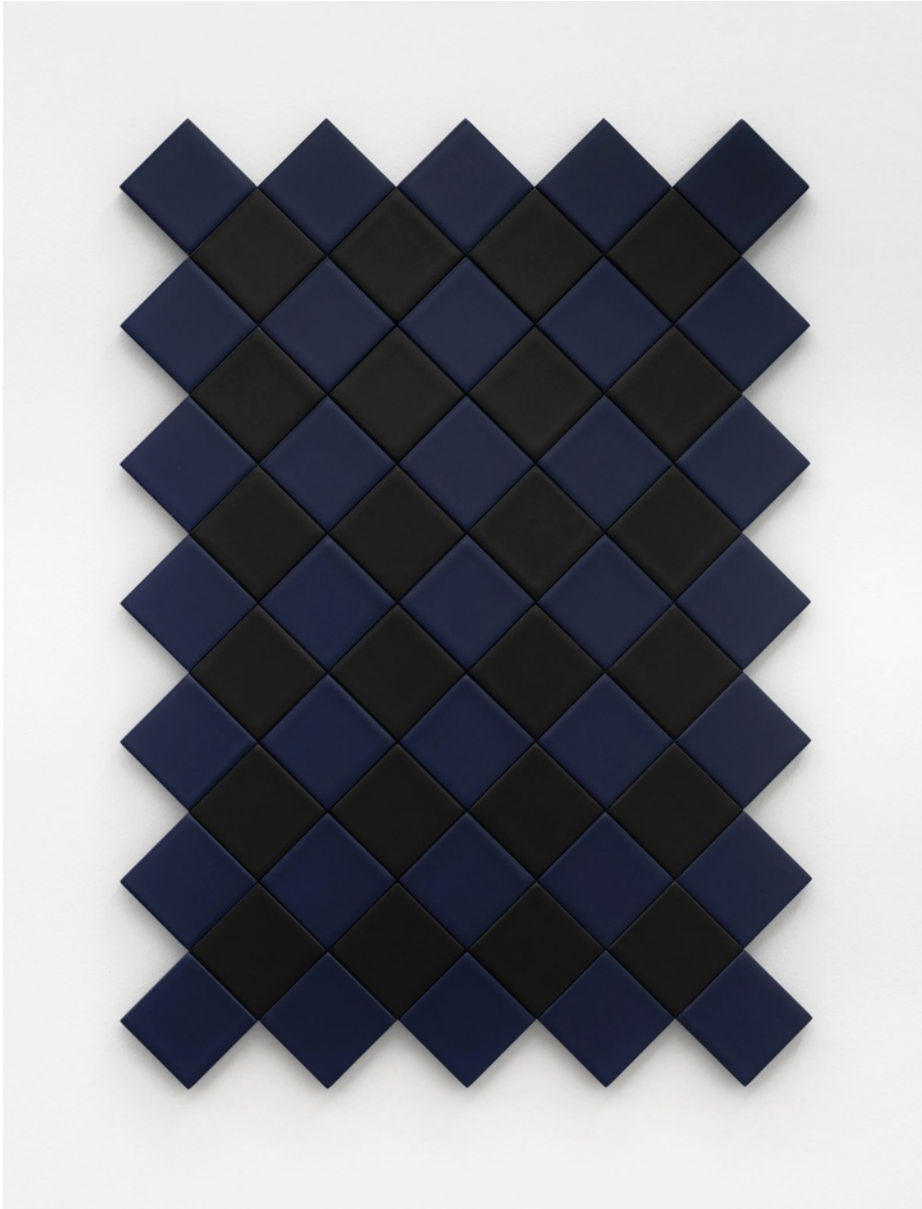

LARS WOLTER
Untitled (Blue), 2017

Polyurethane paint on wood
49 x 35 x 1.5 cm
19 x 14 x 0.5 inches
(lw-17-5937)

£ 1,800.00