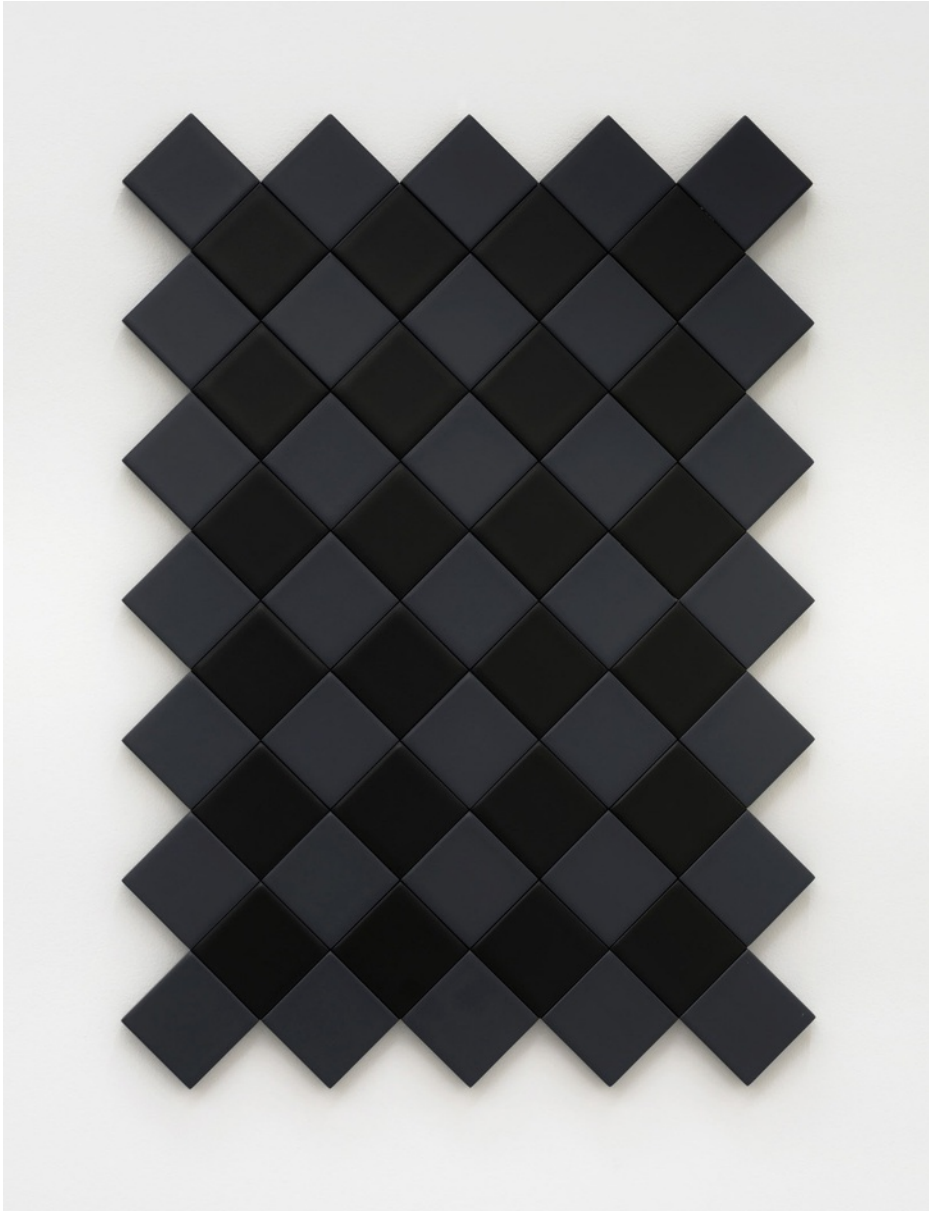

LARS WOLTER
Untitled (Grey), 2017

Polyurethane paint on wood
49 x 35 x 1.5 cm
19 x 14 x 0.5 inches
(lw-17-5938)

£ 1,800.00