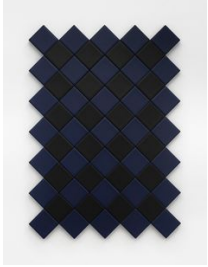

Lars Wolter
Untitled (Blue), 2017
Polyurethane paint on wood
49 x 35 x 1.5 cm
19 x 14 x 0.5 inches
(lw-17-5937)

[View detail](#)

£ 1,800.00