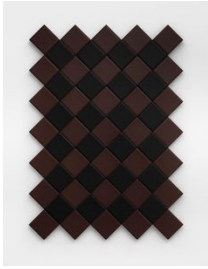

ROCKET GALLERY

LARS WOLTER | TRIANGULATION | 2018

For full details and larger images, please see the end of this document.

Lars Wolter
White Square, 2017
Polyurethane paint on wood

[View detail](#)

92 x 92 x 5.5 cm
36.22 x 36.22 x 2.17 inches
(lw-17-5933)

£ 4,500.00

Lars Wolter
Black & White Stripes 1, 2016
Polyurethane paint on wood
181 x 117 x 4 cm
71 x 46 x 1.5 inches
(lw-16-5836)

[View detail](#)

£ 6,500.00

Lars Wolter
Black & White Stripes 2, 2016
Polyurethane paint on wood
181 x 117 x 4 cm
71 x 46 x 1.5 inches
(lw-16-5934)

[View detail](#)

£ 6,500.00

Lars Wolter
Blue, Red, Yellow, Black, 2017
Polyurethane paint on wood
69 x 47 x 5 cm
27 x 18 x 2 inches
(lw-17-5935)

[View detail](#)

Lars Wolter
Untitled (Red), 2017
Polyurethane paint on wood
49 x 35 x 1.5 cm
19 x 14 x 0.5 inches
(lw-17-5936)