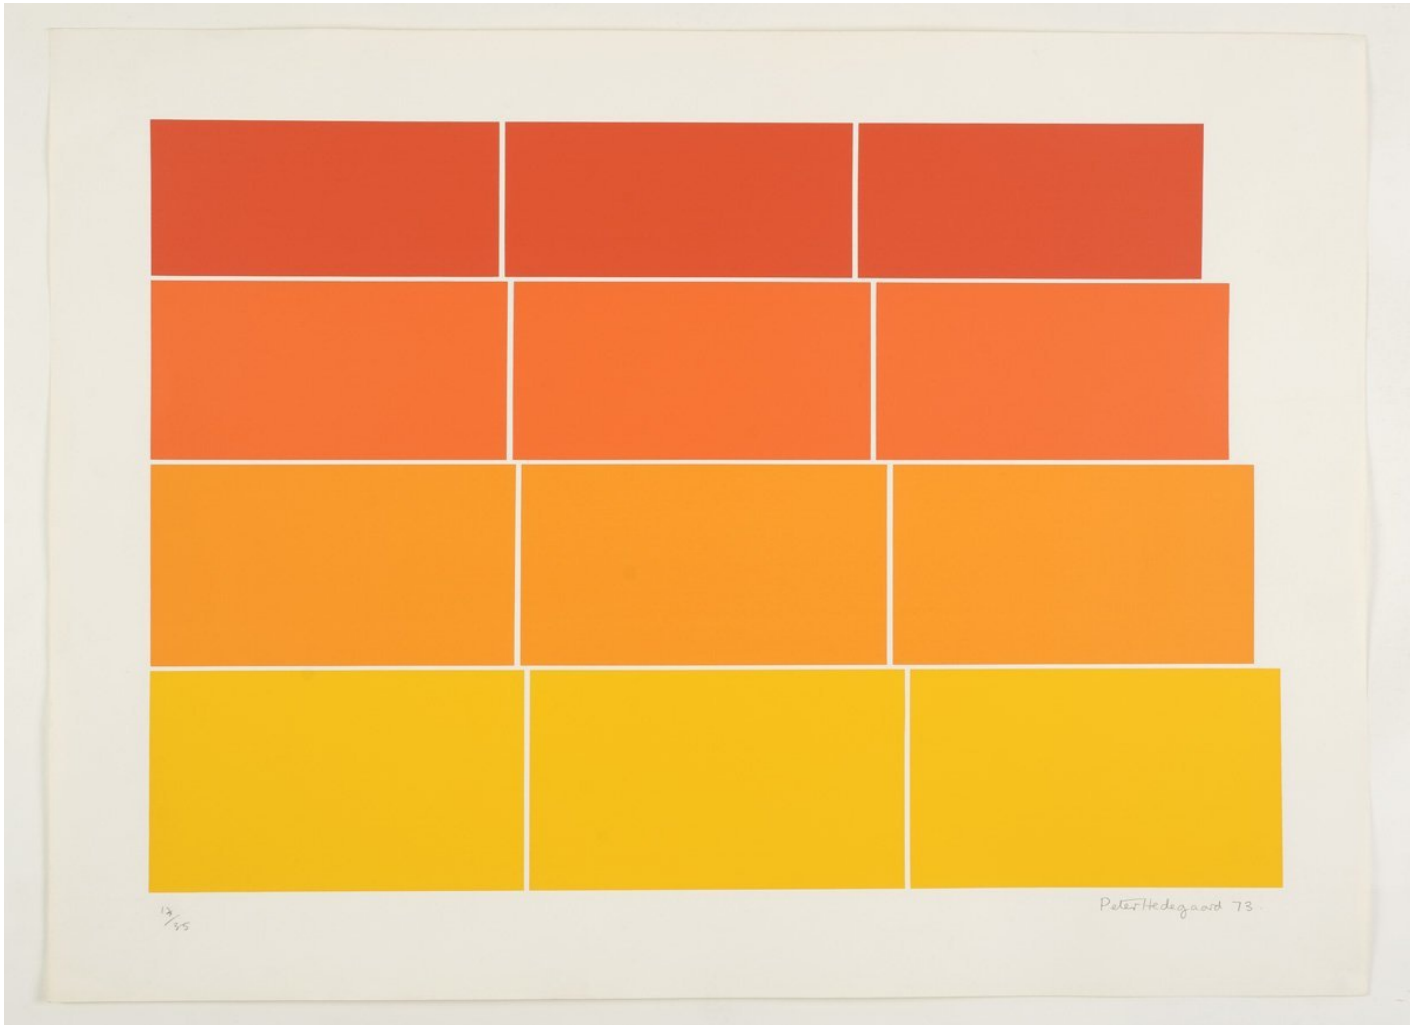

PETER HEDEGAARD
Colour Sequence [yellow/orange], 1972

Screenprint
56 x 76 cm
22.05 x 29.92 inches
Edition of 50
(ph-75-5467)

PETER HEDEGAARD
Perspective [orange / red], 1972

Screenprint
76 x 56 cm
29.92 x 22.05 inches
Edition of 30
(ph-72-5454)

PETER HEDEGAARD
Square Sequence [green/blue], 1972

screenprint on paper
69 x 69 cm
27 1/8 x 27 1/8 in
edition of 40
(ph-72-5542)

PETER HEDEGAARD

Square Sequence [red / orange / purple / yellow], 1972

number 12 of an edition of 40

Screenprint

69 x 69 cm

27 x 27 inches

(ph-72-5543)

PETER HEDEGAARD
Graded Steps [yellow / orange], 1973

Screenprint
56 x 76 cm
22.05 x 29.92 inches
Edition of 35
(ph-73-5468)

PETER HEDEGAARD
Graded Steps [green / blue], 1973