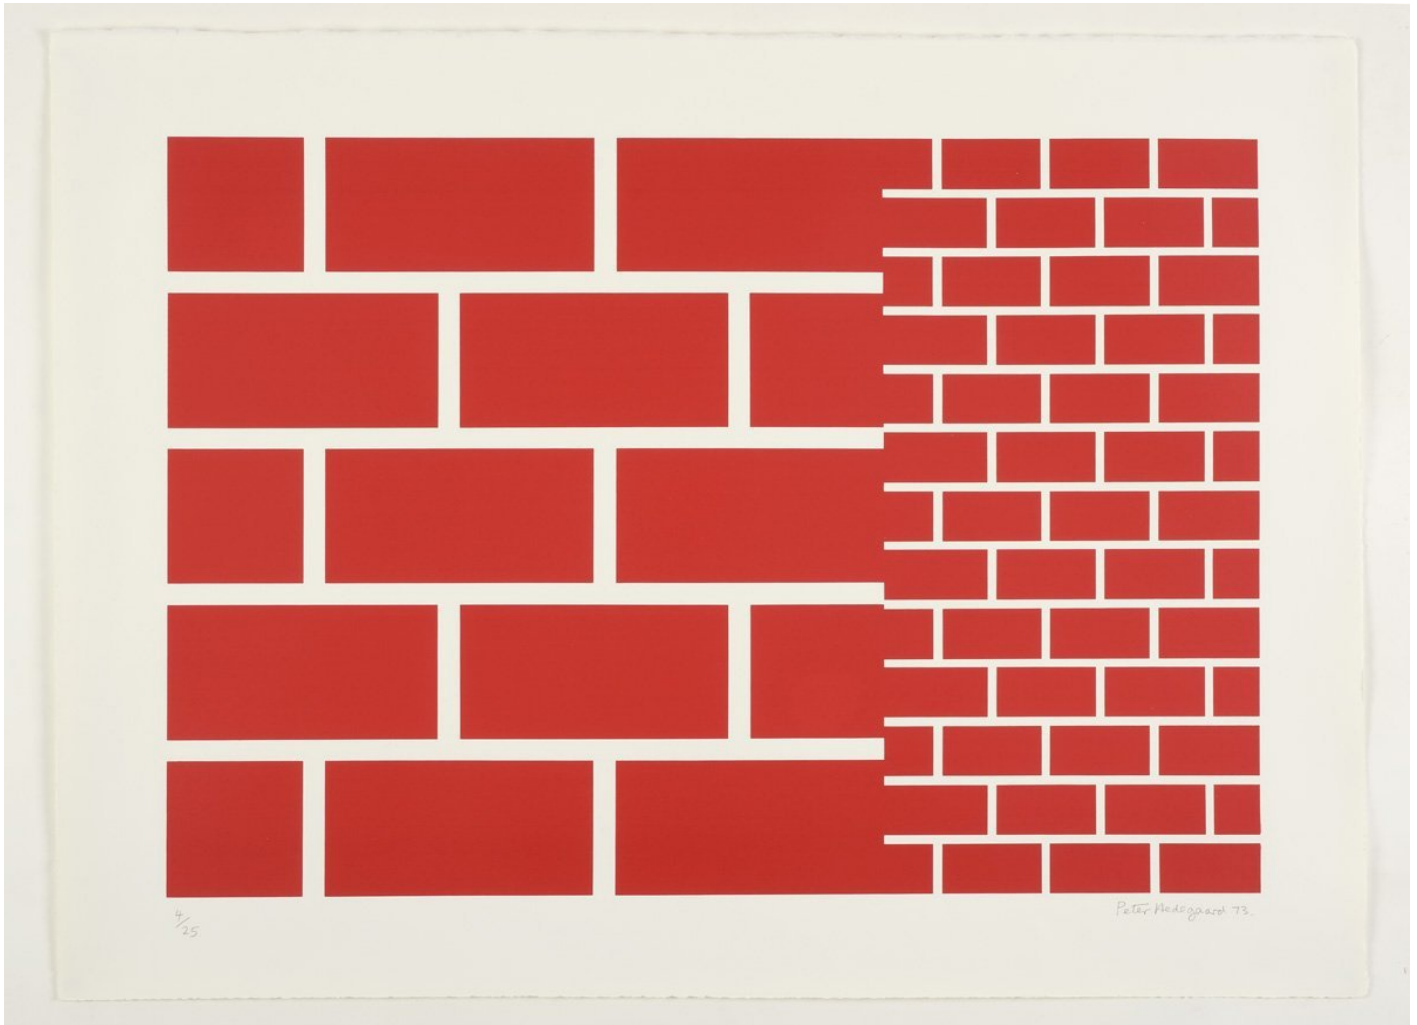

Screenprint

69 x 69 cm

27 x 27 inches

(ph-72-5543)

PETER HEDEGAARD
Graded Steps [yellow / orange], 1973

Screenprint
56 x 76 cm
22.05 x 29.92 inches
Edition of 35
(ph-73-5468)

PETER HEDEGAARD
Graded Steps [green / blue], 1973

Screenprint
56 x 76 cm
22.05 x 29.92 inches
Edition of 35
(ph-73-5547)

PETER HEDEGAARD
1973

Screenprint
Edition of 25
(PH-73-5469)

PETER HEDEGAARD
1973

Screenprint
Edition of 25
(PH-73-5471)

PETER HEDEGAARD
1973