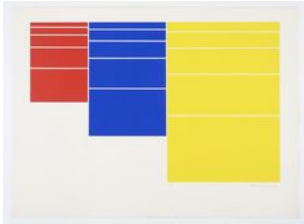

Peter Hedegaard

Rectangles [yellow / blue / red], 1976

Screenprint

56 x 76 cm

22.05 x 29.92 inches

Edition of 50

(ph-76-5549)

[View detail](#)