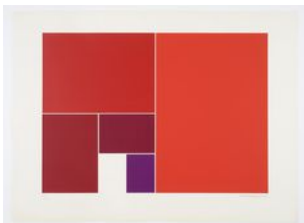

[View detail](#)

Peter Hedegaard
Graded Steps [yellow / orange], 1973
Screenprint
56 x 76 cm
22.05 x 29.92 inches
Edition of 35
(ph-73-5468)

[View detail](#)

Peter Hedegaard
Graded Steps [green / blue], 1973
Screenprint
56 x 76 cm
22.05 x 29.92 inches
Edition of 35
(ph-73-5547)

[View detail](#)

Peter Hedegaard
Colour Sequence [red/purple], 1975
screenprint on paper
56 x 76 cm
22.05 x 29.92 inches
Edition of 50
(ph-75-5302)

[View detail](#)

Peter Hedegaard
Colour Sequence [green], 1975
screenprint on paper
56 x 76 cm
22 x 30 inches
of 50
(ph-75-5544)