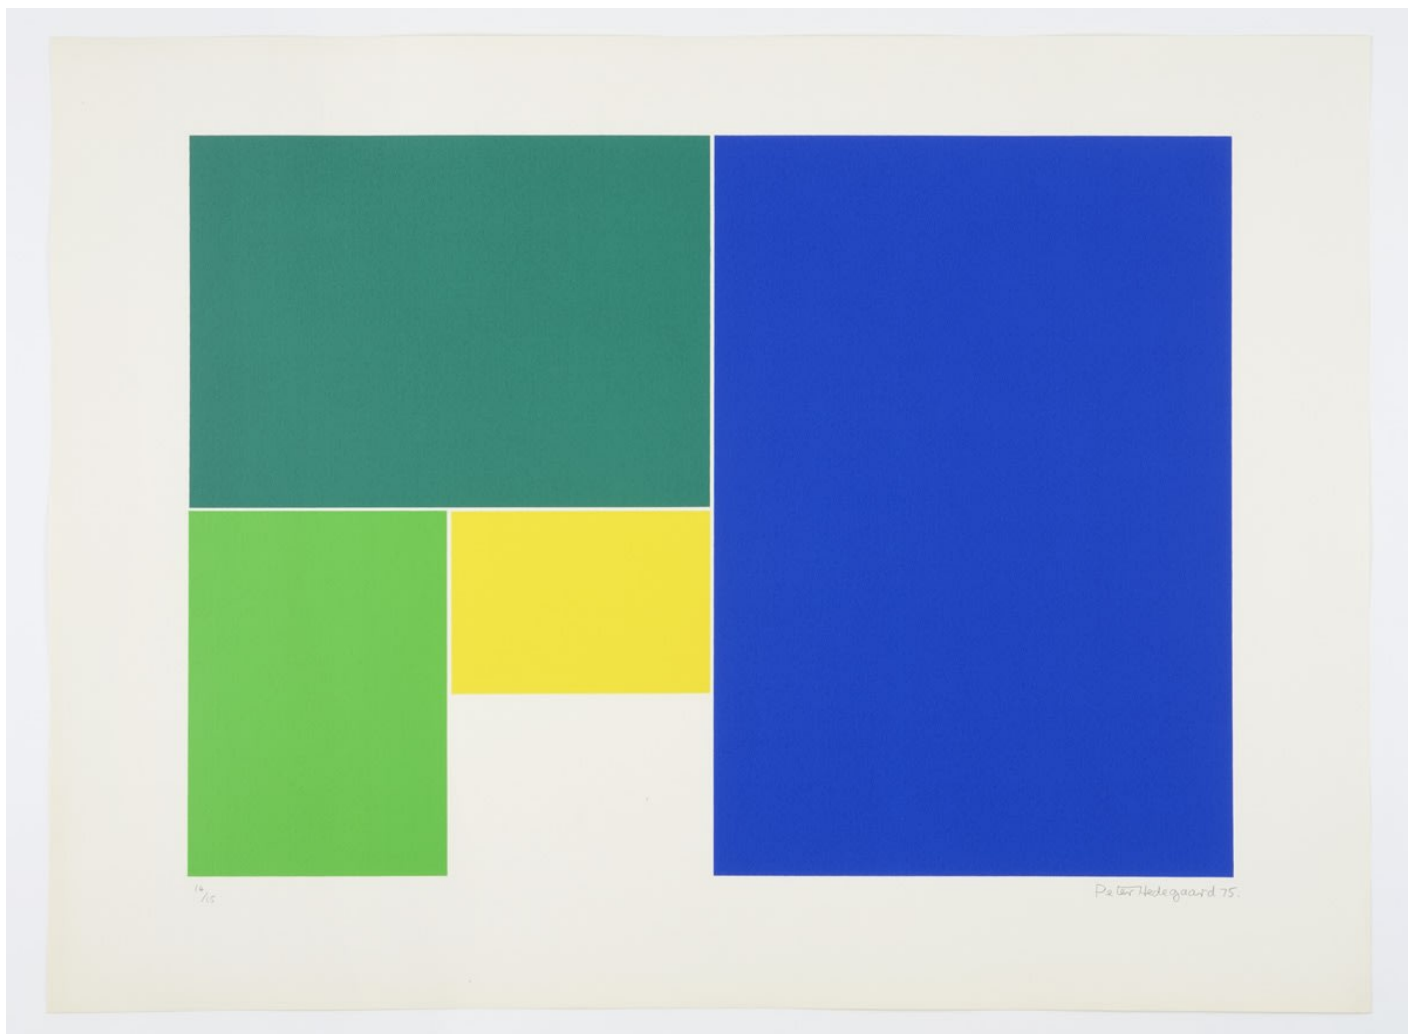

T: +44 (0) 121 248 0708 F: +44 (0) 121 248 0709

PETER HEDEGAARD
Colour Sequence [green], 1975

screenprint on paper
56 x 76 cm
22 x 30 inches
of 50
(ph-75-5544)

PETER HEDEGAARD
Colour Sequence [blue], 1975