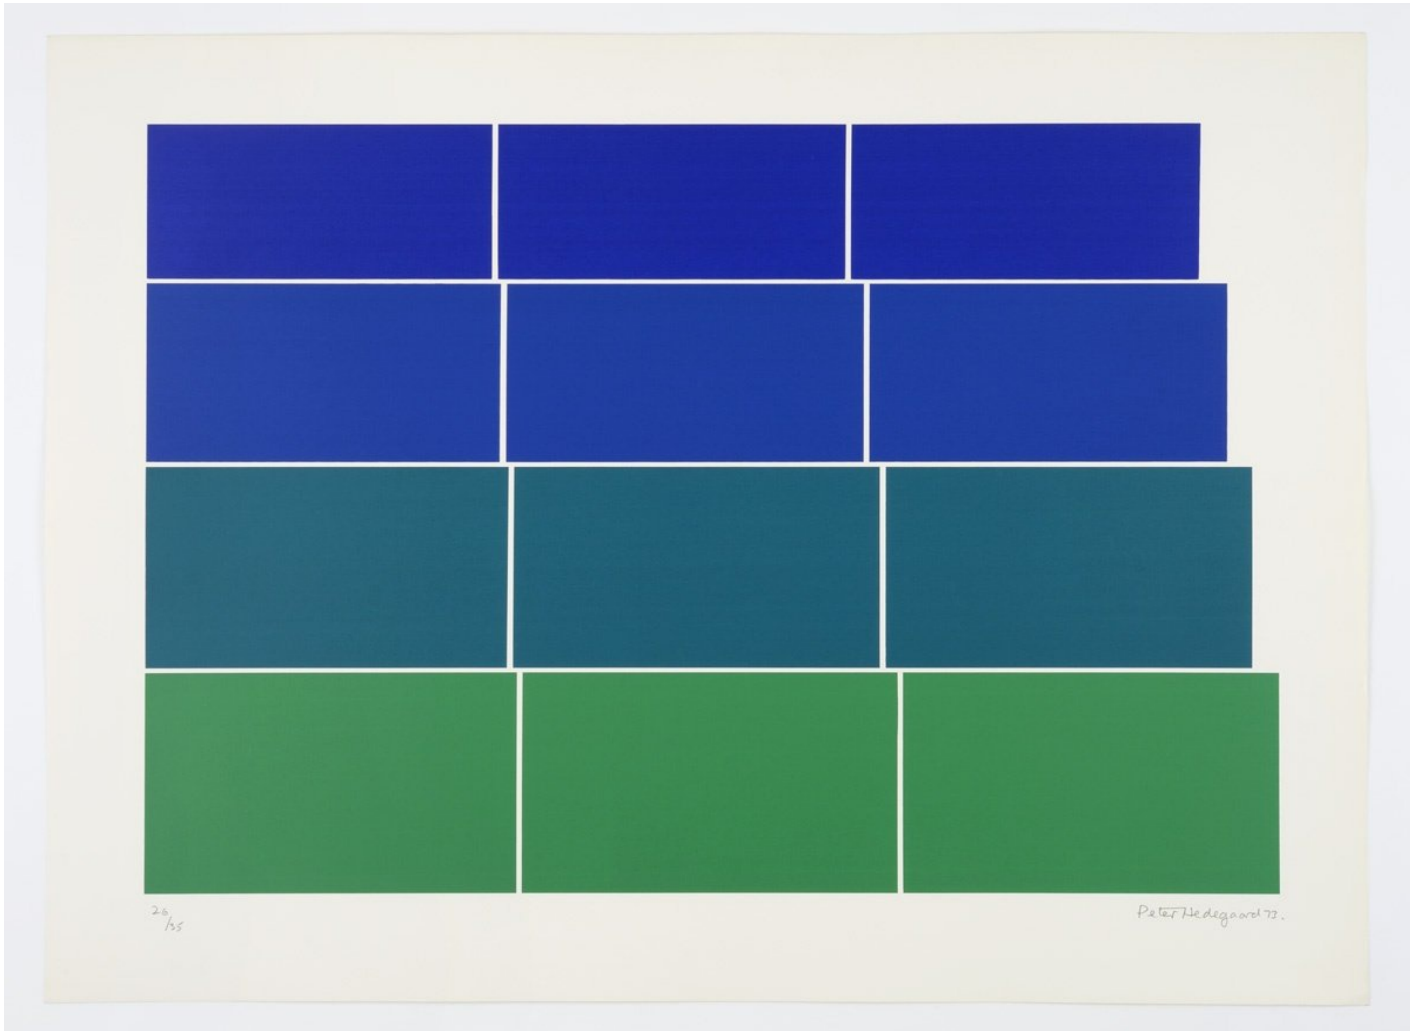

PETER HEDEGAARD
Square Sequence [green/blue], 1972

screenprint on paper
69 x 69 cm
27 1/8 x 27 1/8 in
edition of 40
(ph-72-5542)

PETER HEDEGAARD

Square Sequence [red / orange / purple / yellow], 1972

number 12 of an edition of 40

Screenprint

69 x 69 cm

27 x 27 inches

(ph-72-5543)

PETER HEDEGAARD
Graded Steps [yellow / orange], 1973

Screenprint
56 x 76 cm
22.05 x 29.92 inches
Edition of 35
(ph-73-5468)

PETER HEDEGAARD
Graded Steps [green / blue], 1973