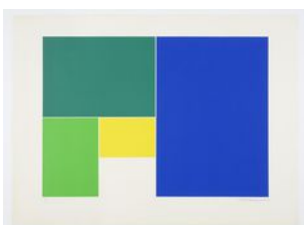

[View detail](#)

Peter Hedegaard
Colour Sequence [red/purple], 1975
screenprint on paper
56 x 76 cm
22.05 x 29.92 inches
Edition of 50
(ph-75-5302)

[View detail](#)

Peter Hedegaard
Colour Sequence [green], 1975
screenprint on paper
56 x 76 cm
22 x 30 inches
of 50
(ph-75-5544)

[View detail](#)

Peter Hedegaard
Colour Sequence [blue], 1975
Screenprint
56 x 76 cm
22.05 x 29.92 inches
Edition of 50
(PH-75-5309)

[View detail](#)

Peter Hedegaard

Rectangles [yellow / blue / red], 1976