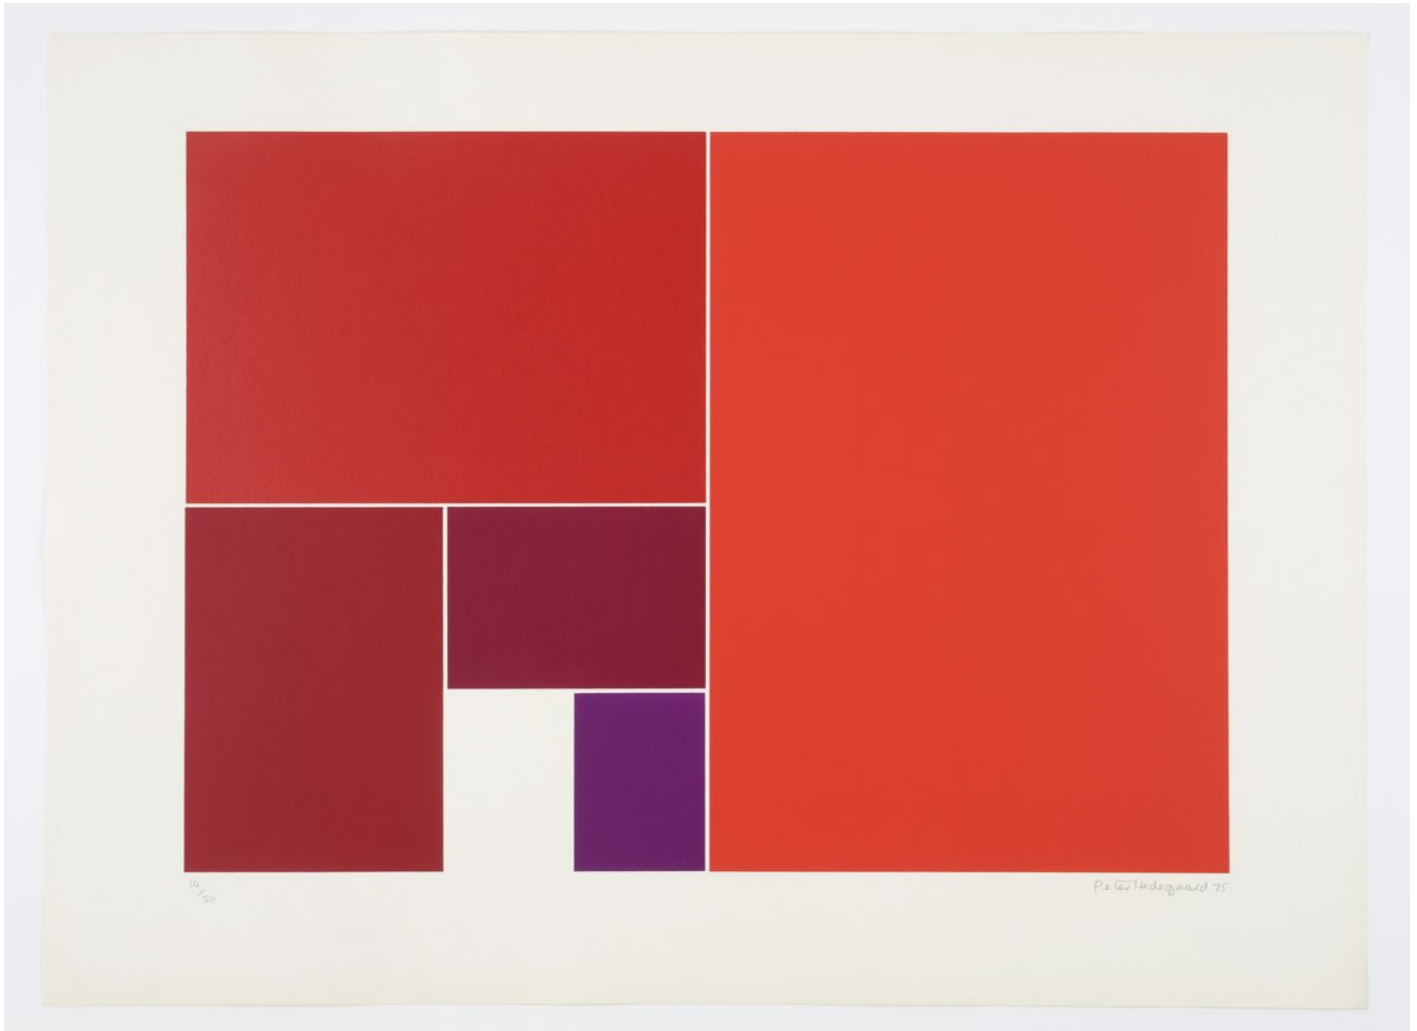

PETER HEDEGAARD
Colour Sequence [red/purple], 1975

screenprint on paper
56 x 76 cm
22.05 x 29.92 inches
Edition of 50
(ph-75-5302)

Description

Framed

Exhibitions

This Could Happen To You: Ikon in the 1970s

21 July - 05 September 2010

<http://www.ikon-gallery.co.uk/programme/current/event/366/this_could_happen_to_you_ikon_/>

This Could Happen To You: Ikon in the 1970s

21 July - 05 September 2010