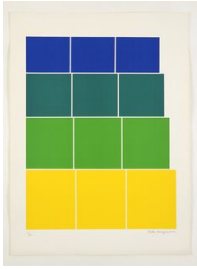

[View detail](#)

Peter Hedegaard
Trapezium [blue / orange / red / purple], 1970
Screenprint
76 x 56 cm
29.92 x 22.05 inches
Edition of 25
(ph-70-5452)

[View detail](#)

Peter Hedegaard
Trapezium [red / blue / purple], 1970
Screenprint
76 x 56 cm
29.92 x 22.05 inches
Edition of 15
(ph-70-5453)

[View detail](#)

Peter Hedegaard
Trapezium [blue / yellow / red / maroon], 1971
Screenprint
76 x 56 cm
29.92 x 22.05 inches
Edition of 110
(ph-71-5451)

[View detail](#)

Peter Hedegaard
Graded Steps [orange / red / purple], 1972
Screenprint
76 x 56 cm
29.92 x 22.05 inches
edition of 30
(ph-72-5536)

[View detail](#)

Peter Hedegaard
Perspective [blue / purple / red / orange], 1972
Screenprint
76 x 56 cm
29.92 x 22.05 inches
Edition of 30
(ph-72-5537)

[View detail](#)

Peter Hedegaard
Graded Steps [yellow / green / blue], 1972
Screenprint
76 x 56 cm
29.92 x 22.05 inches
Edition of 30
(ph-72-5445)