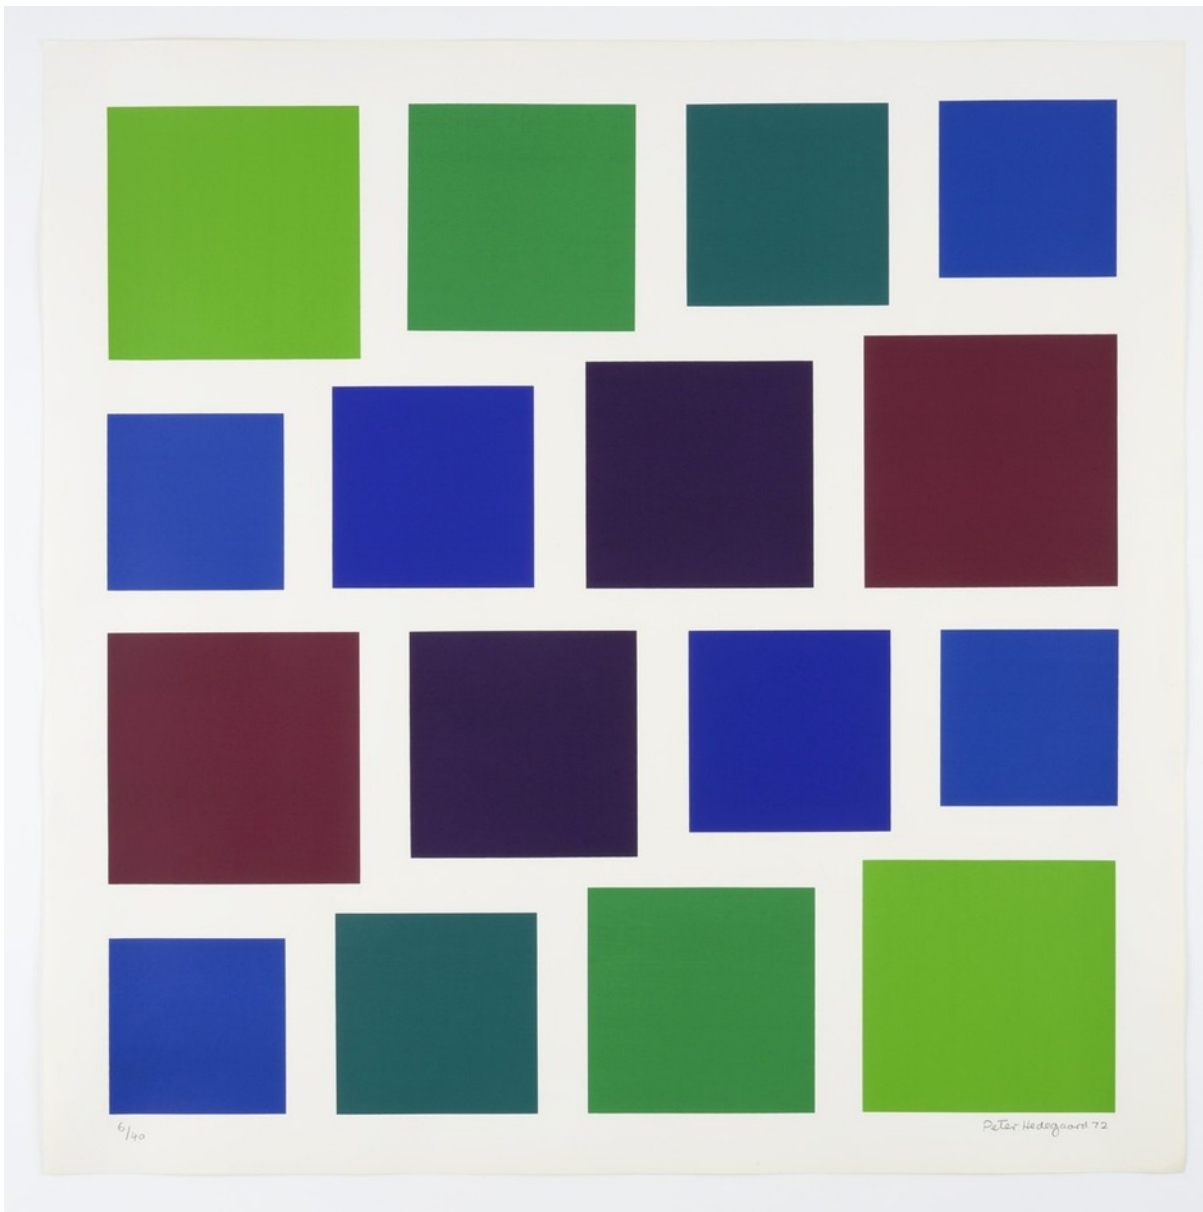

Screenprint
76 x 56 cm
29.92 x 22.05 inches
Edition of 30
(ph-72-5454)

screenprint on paper
69 x 69 cm
27 1/8 x 27 1/8 in
edition of 40
(ph-72-5542)