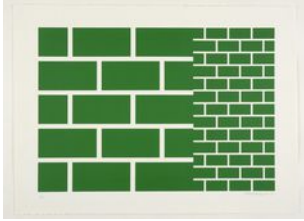

Peter Hedegaard
, 1973
Screenprint
Edition of 25
(PH-73-5469)

[View detail](#)