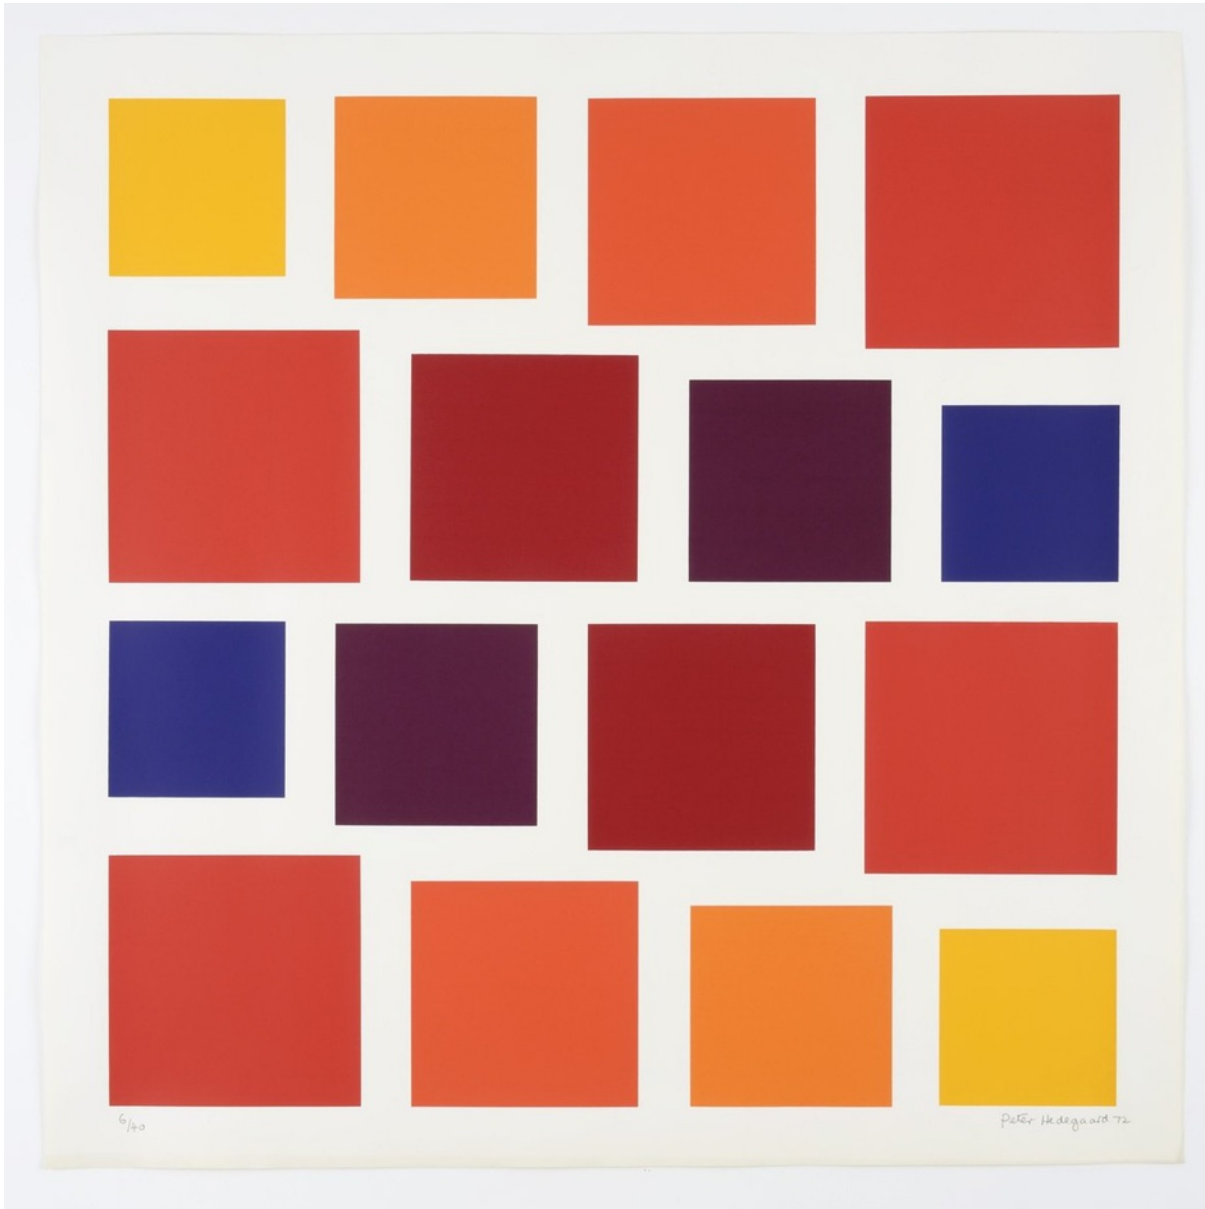

PETER HEDEGAARD

Square Sequence [red / orange / purple / yellow], 1972

number 12 of an edition of 40

Screenprint

69 x 69 cm

27 x 27 inches

(ph-72-5543)