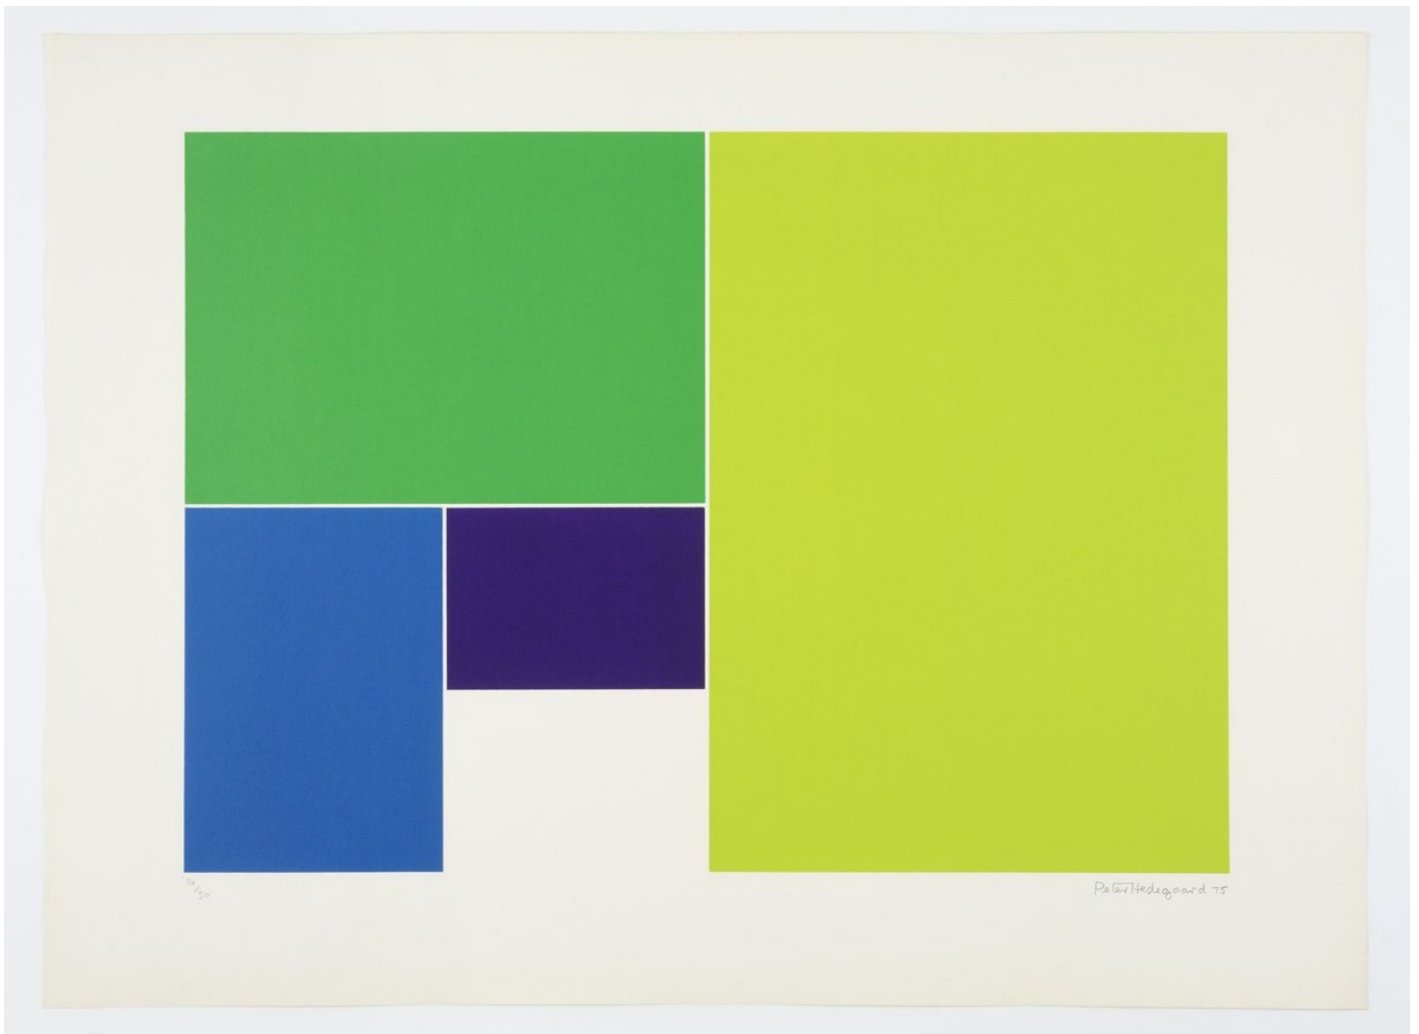

Screenprint
Edition of 25
(PH-73-5470)

PETER HEDEGAARD
Colour Sequence [red/purple], 1975

screenprint on paper
56 x 76 cm
22.05 x 29.92 inches
Edition of 50
(ph-75-5302)

Description

Framed

Exhibitions

This Could Happen To You: Ikon in the 1970s

T: +44 (0) 121 248 0708 F: +44 (0) 121 248 0709

PETER HEDEGAARD
Colour Sequence [green], 1975

screenprint on paper
56 x 76 cm
22 x 30 inches
of 50
(ph-75-5544)

PETER HEDEGAARD
Colour Sequence [blue], 1975