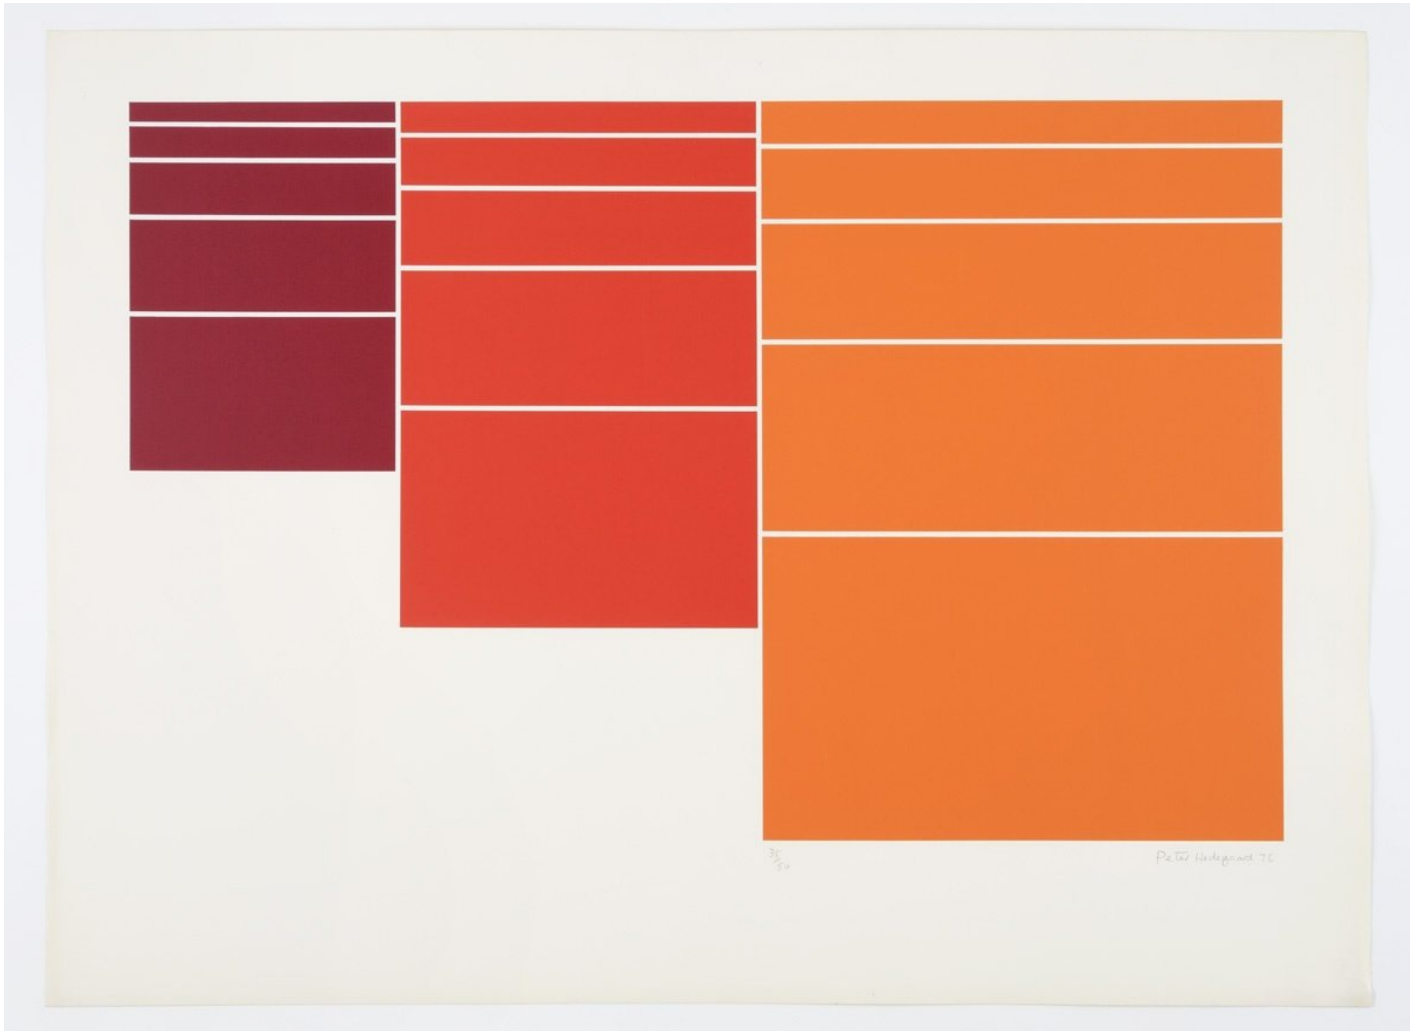

Screenprint
56 x 76 cm
22.05 x 29.92 inches
Edition of 50
(ph-76-5549)

PETER HEDEGAARD
Rectangles [green], 1976