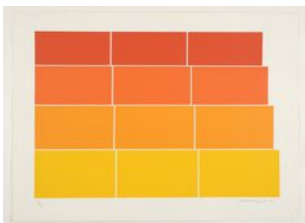

[View detail](#)

Peter Hedegaard
Colour Sequence [yellow/orange], 1972
Screenprint
56 x 76 cm
22.05 x 29.92 inches
Edition of 50
(ph-75-5467)

[View detail](#)

Peter Hedegaard
Perspective [orange / red], 1972
Screenprint
76 x 56 cm
29.92 x 22.05 inches
Edition of 30
(ph-72-5454)

[View detail](#)

Peter Hedegaard 1929-2008
Square Sequence [green/blue], 1972
screenprint on paper
69 x 69 cm
27 1/8 x 27 1/8 in
edition of 40
(ph-72-5542)

[View detail](#)

Peter Hedegaard 1929-2008
Square Sequence [red / orange / purple / yellow], 1972
number 12 of an edition of 40
Screenprint
69 x 69 cm
27 x 27 inches
(ph-72-5543)

[View detail](#)

Peter Hedegaard
Graded Steps [yellow / orange], 1973
Screenprint
56 x 76 cm
22.05 x 29.92 inches
Edition of 35
(ph-73-5468)

[View detail](#)

Peter Hedegaard
Graded Steps [green / blue], 1973
Screenprint
56 x 76 cm
22.05 x 29.92 inches
Edition of 35
(ph-73-5547)