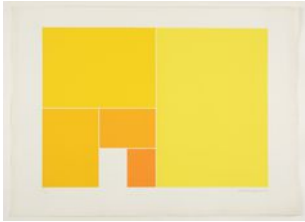

[View detail](#)

Peter Hedegaard
Trapezium [blue / yellow / red / maroon], 1971
Screenprint
76 x 56 cm
29.92 x 22.05 inches
Edition of 110
(ph-71-5451)

[View detail](#)

Peter Hedegaard
Graded Steps [orange / red / purple], 1972
Screenprint
76 x 56 cm
29.92 x 22.05 inches
edition of 30
(ph-72-5536)

[View detail](#)

Peter Hedegaard
Perspective [blue / purple / red / orange], 1972
Screenprint
76 x 56 cm
29.92 x 22.05 inches
Edition of 30
(ph-72-5537)

[View detail](#)

Peter Hedegaard
Graded Steps [yellow / green / blue], 1972
Screenprint
76 x 56 cm
29.92 x 22.05 inches
Edition of 30
(ph-72-5445)

[View detail](#)

Peter Hedegaard
Colour Sequence [yellow/orange], 1972
Screenprint
56 x 76 cm
22.05 x 29.92 inches
Edition of 50
(ph-75-5467)

[View detail](#)

Peter Hedegaard
Perspective [orange / red], 1972
Screenprint
76 x 56 cm
29.92 x 22.05 inches
Edition of 30
(ph-72-5454)