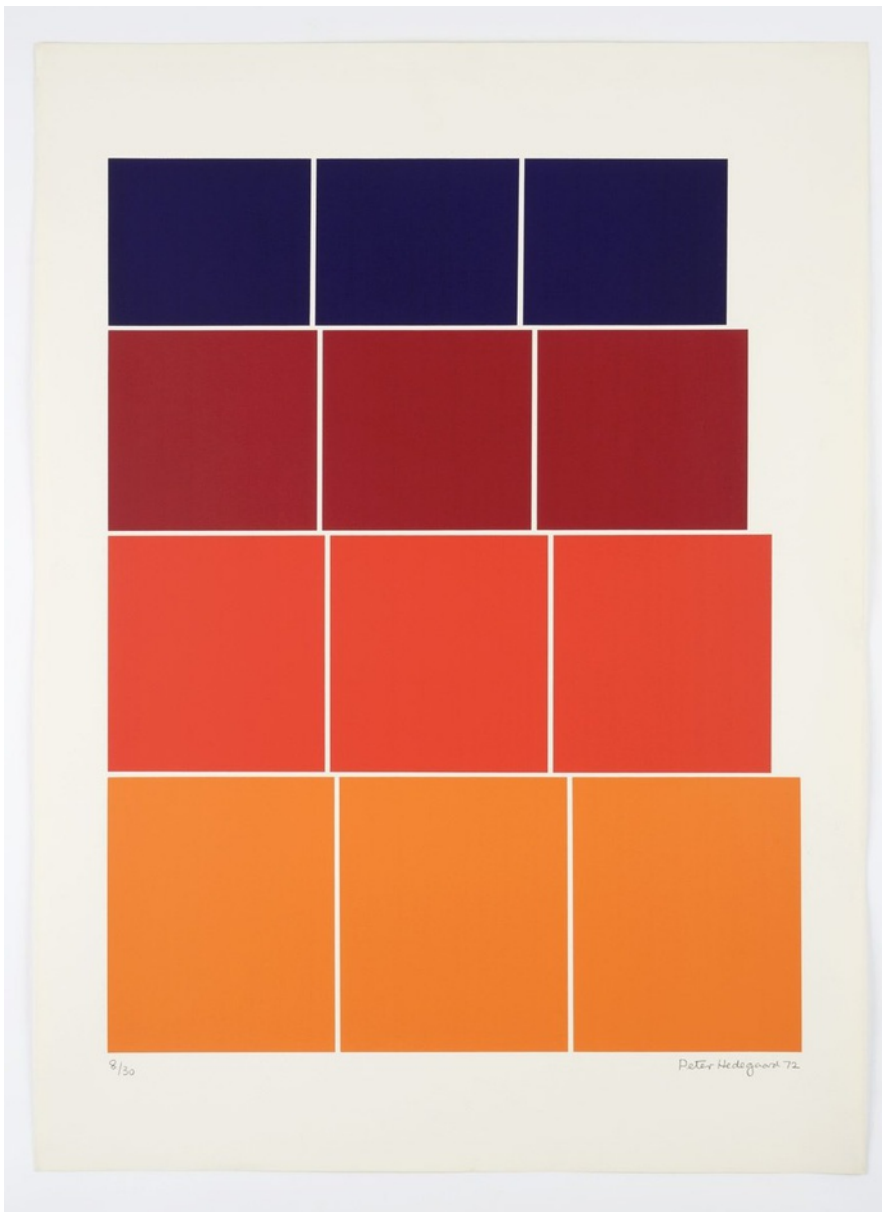

Screenprint
56 x 76 cm
22.05 x 29.92 inches
Edition of 35
(ph-69-5552)

PETER HEDEGAARD

Trapezium [blue / orange / red / purple], 1970

Screenprint

76 x 56 cm

29.92 x 22.05 inches

Edition of 25

(ph-70-5452)

PETER HEDEGAARD
Trapezium [red / blue / purple], 1970

Screenprint
76 x 56 cm
29.92 x 22.05 inches
Edition of 15
(ph-70-5453)

PETER HEDEGAARD

Trapezium [blue / yellow / red / maroon], 1971

Screenprint

76 x 56 cm

29.92 x 22.05 inches

Edition of 110

(ph-71-5451)

PETER HEDEGAARD

Graded Steps [orange / red / purple], 1972

Screenprint

76 x 56 cm

29.92 x 22.05 inches