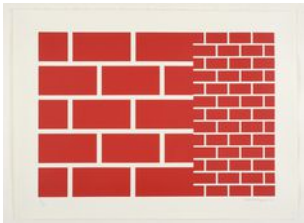

Peter Hedegaard
, 1973
Screenprint
Edition of 25
(PH-73-5470)

[View detail](#)