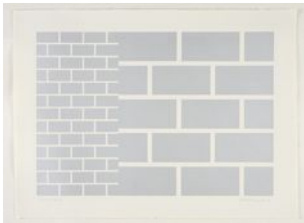

Peter Hedegaard
, 1973
Screenprint
Edition of 25
(PH-73-5471)

[View detail](#)