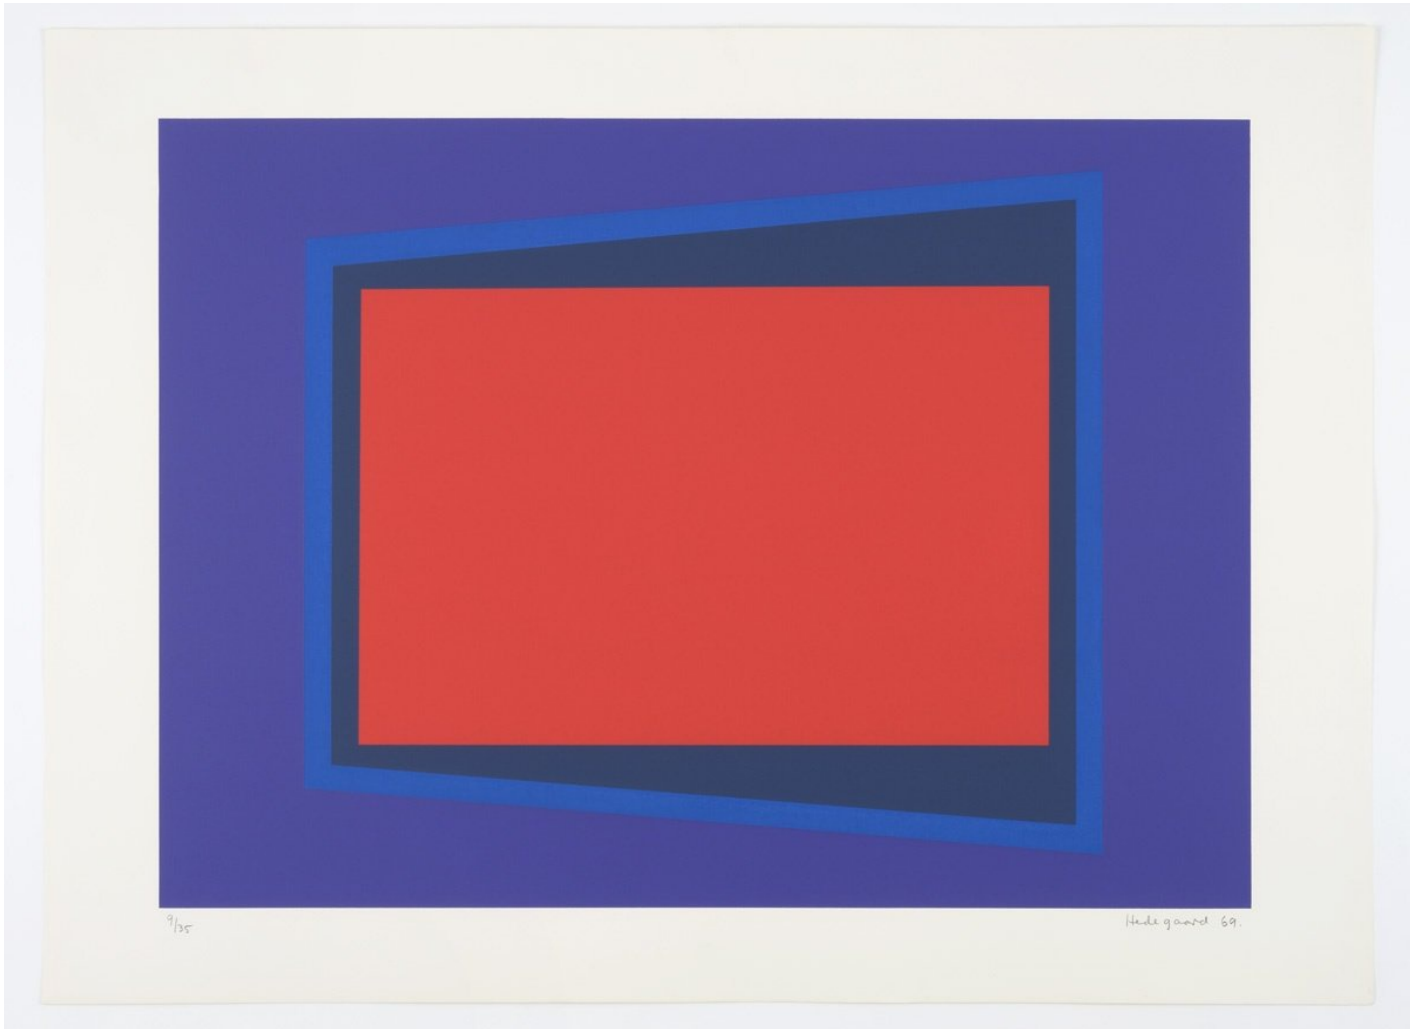

PETER HEDEGAARD

Trapezium [grey / red / magenta / blue], 1969

Screenprint

76 x 56 cm

29.92 x 22.05 inches

Edition of 25

(ph-69-5449)

PETER HEDEGAARD
Trapezium [red / purple], 1969