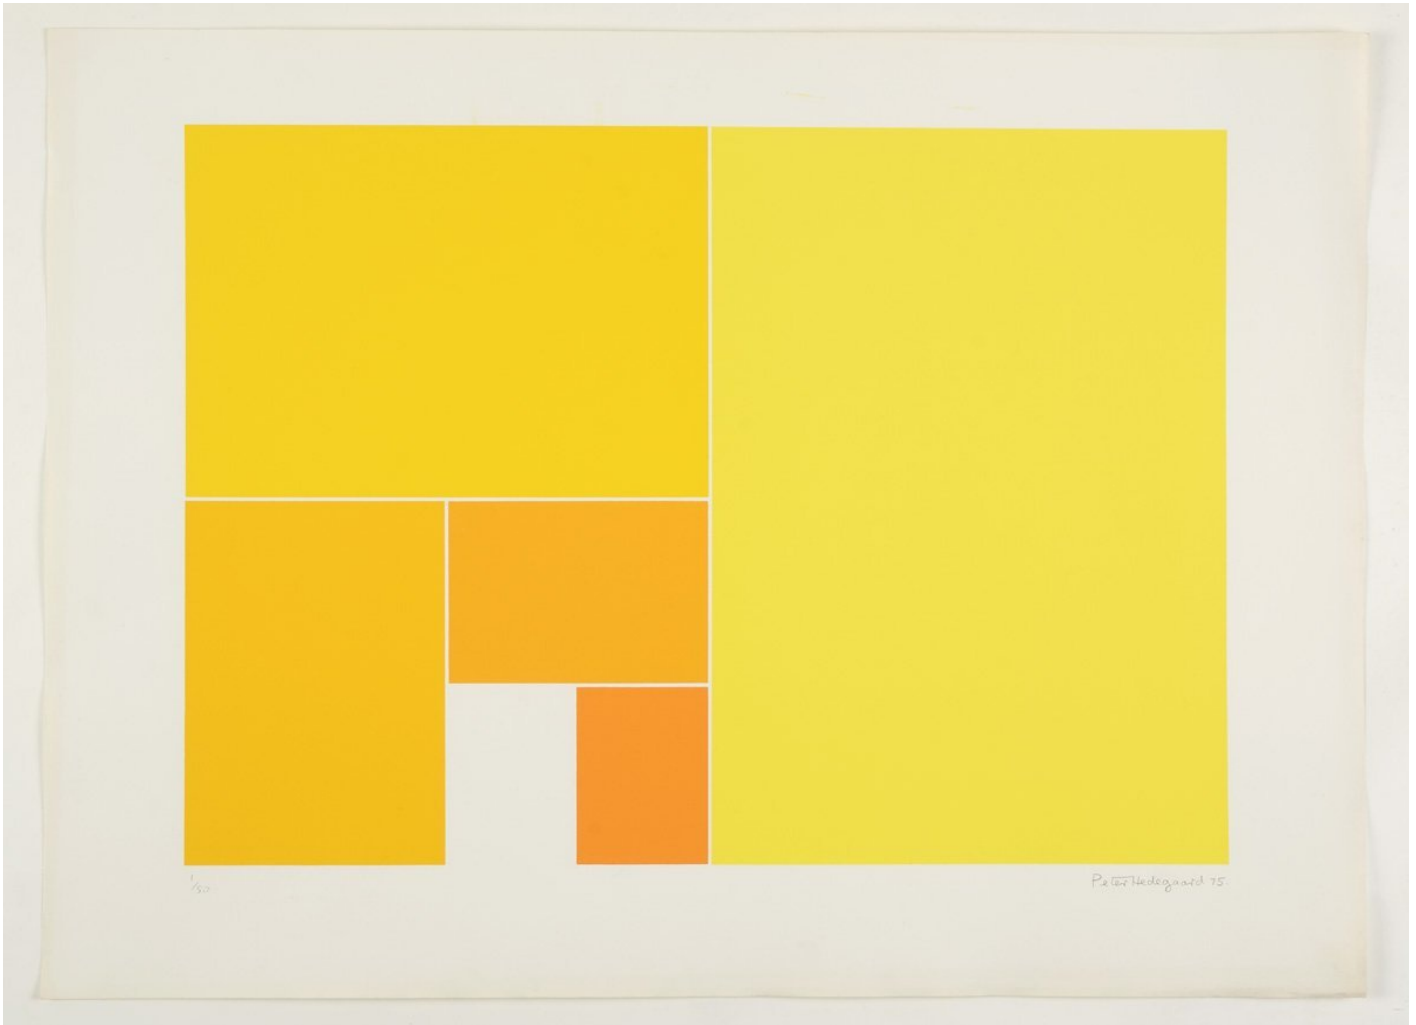

edition of 30

(ph-72-5536)

PETER HEDEGAARD

Perspective [blue / purple / red / orange], 1972

Screenprint

76 x 56 cm

29.92 x 22.05 inches

Edition of 30

(ph-72-5537)

PETER HEDEGAARD

Graded Steps [yellow / green / blue], 1972

Screenprint

76 x 56 cm

29.92 x 22.05 inches

Edition of 30

(ph-72-5445)

PETER HEDEGAARD
Colour Sequence [yellow/orange], 1972

Screenprint
56 x 76 cm
22.05 x 29.92 inches
Edition of 50
(ph-75-5467)

PETER HEDEGAARD
Perspective [orange / red], 1972

Screenprint
76 x 56 cm
29.92 x 22.05 inches
Edition of 30
(ph-72-5454)