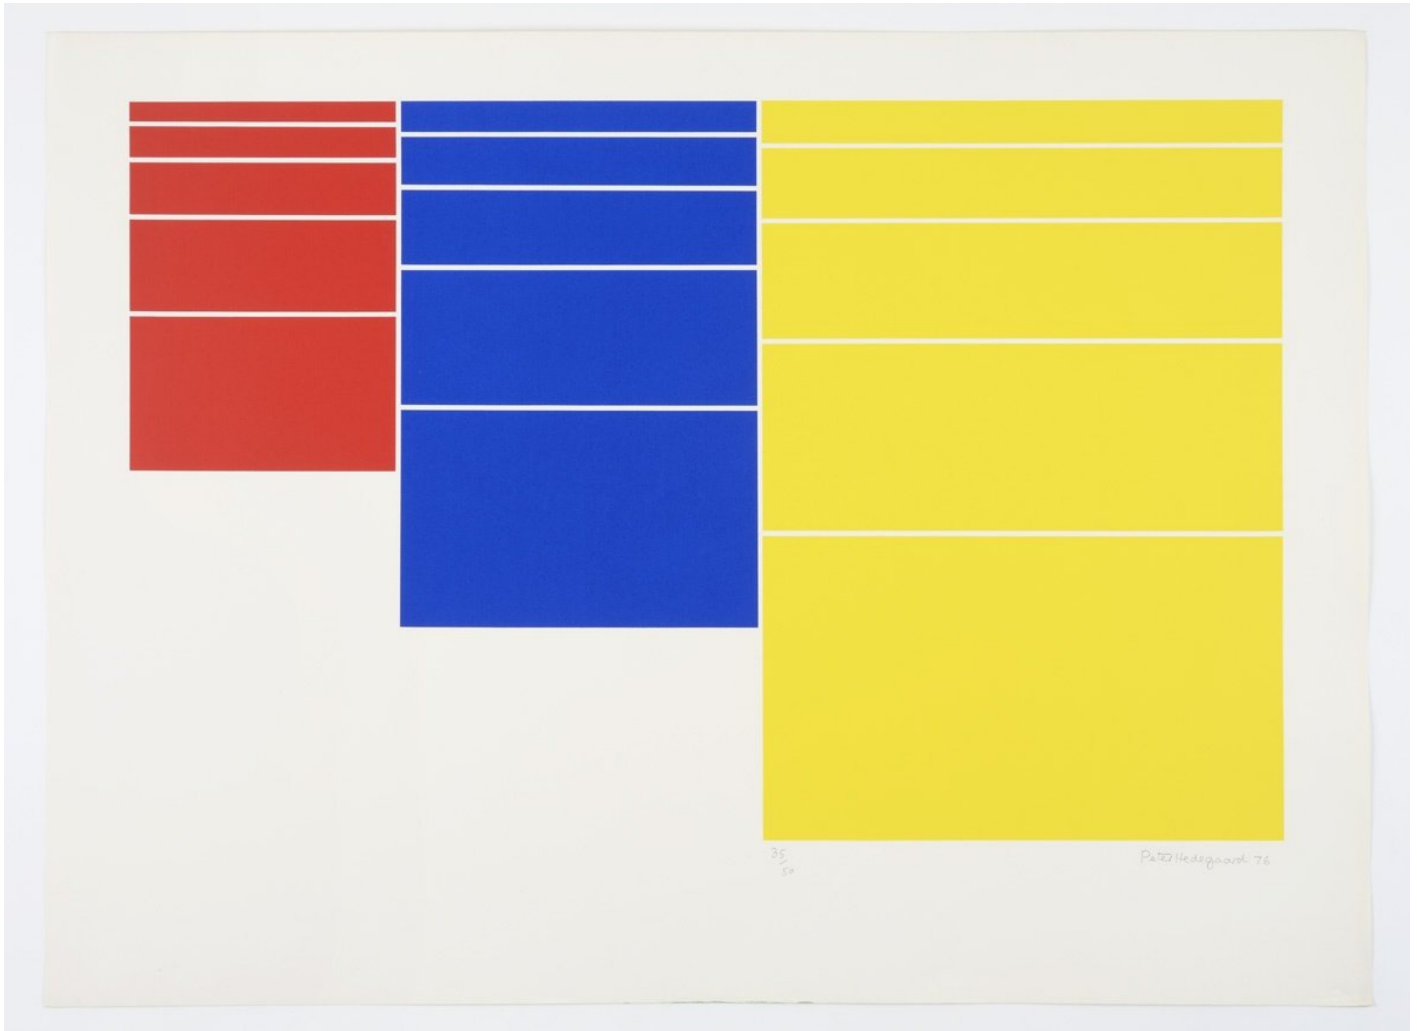

PETER HEDEGAARD
Rectangles [orange / red], 1976

PETER HEDEGAARD
Rectangles [yellow / blue / red], 1976