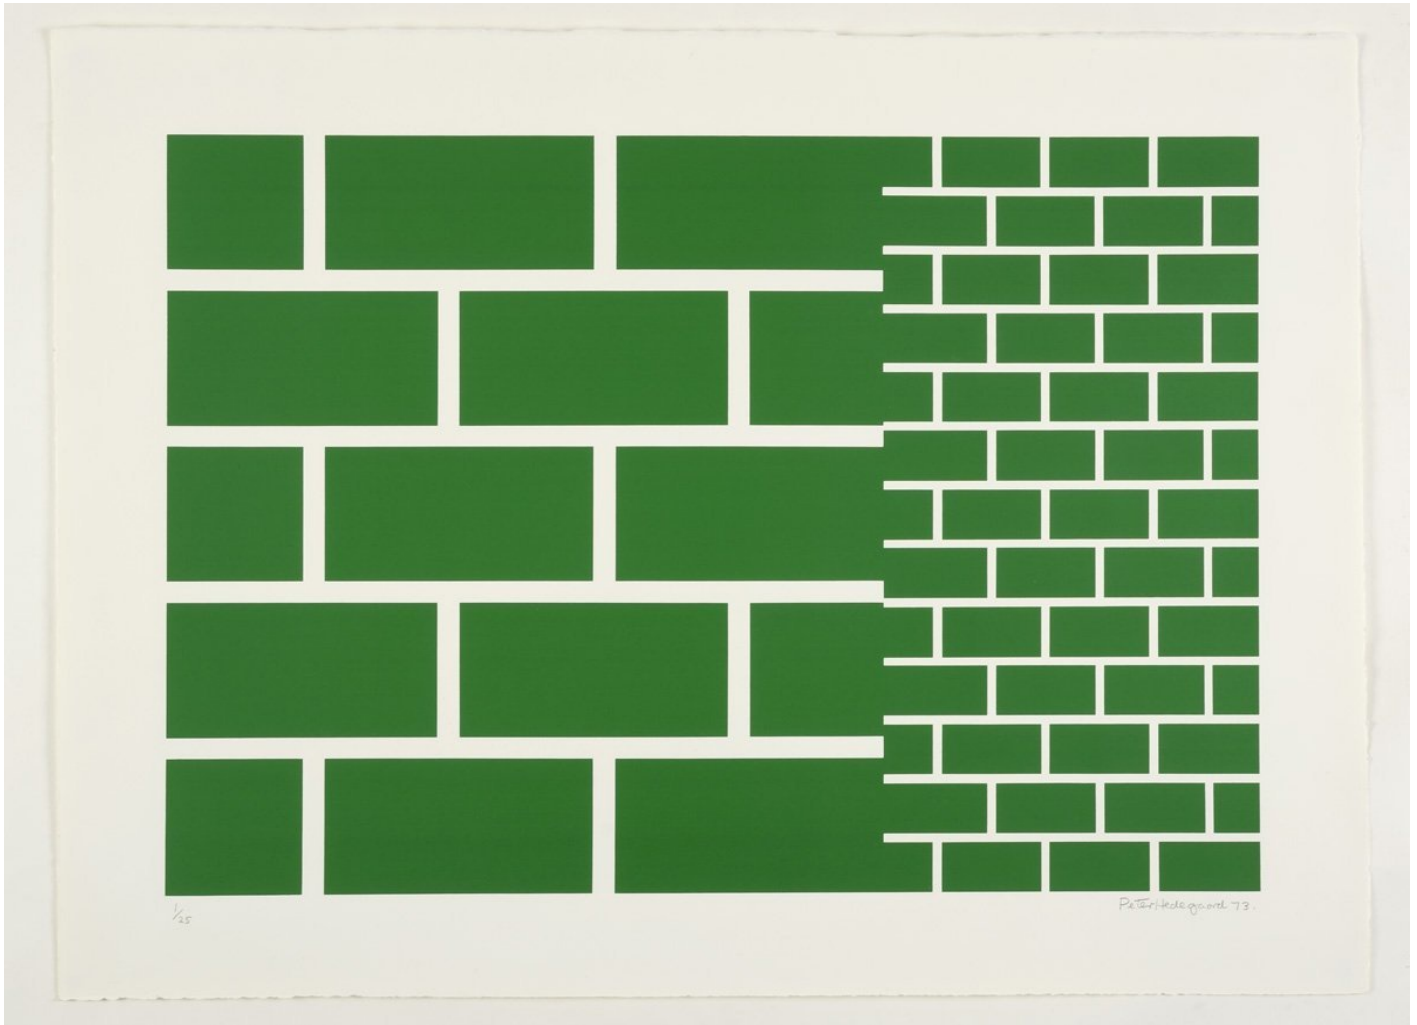

PETER HEDEGAARD
1973

Screenprint
Edition of 25
(PH-73-5469)