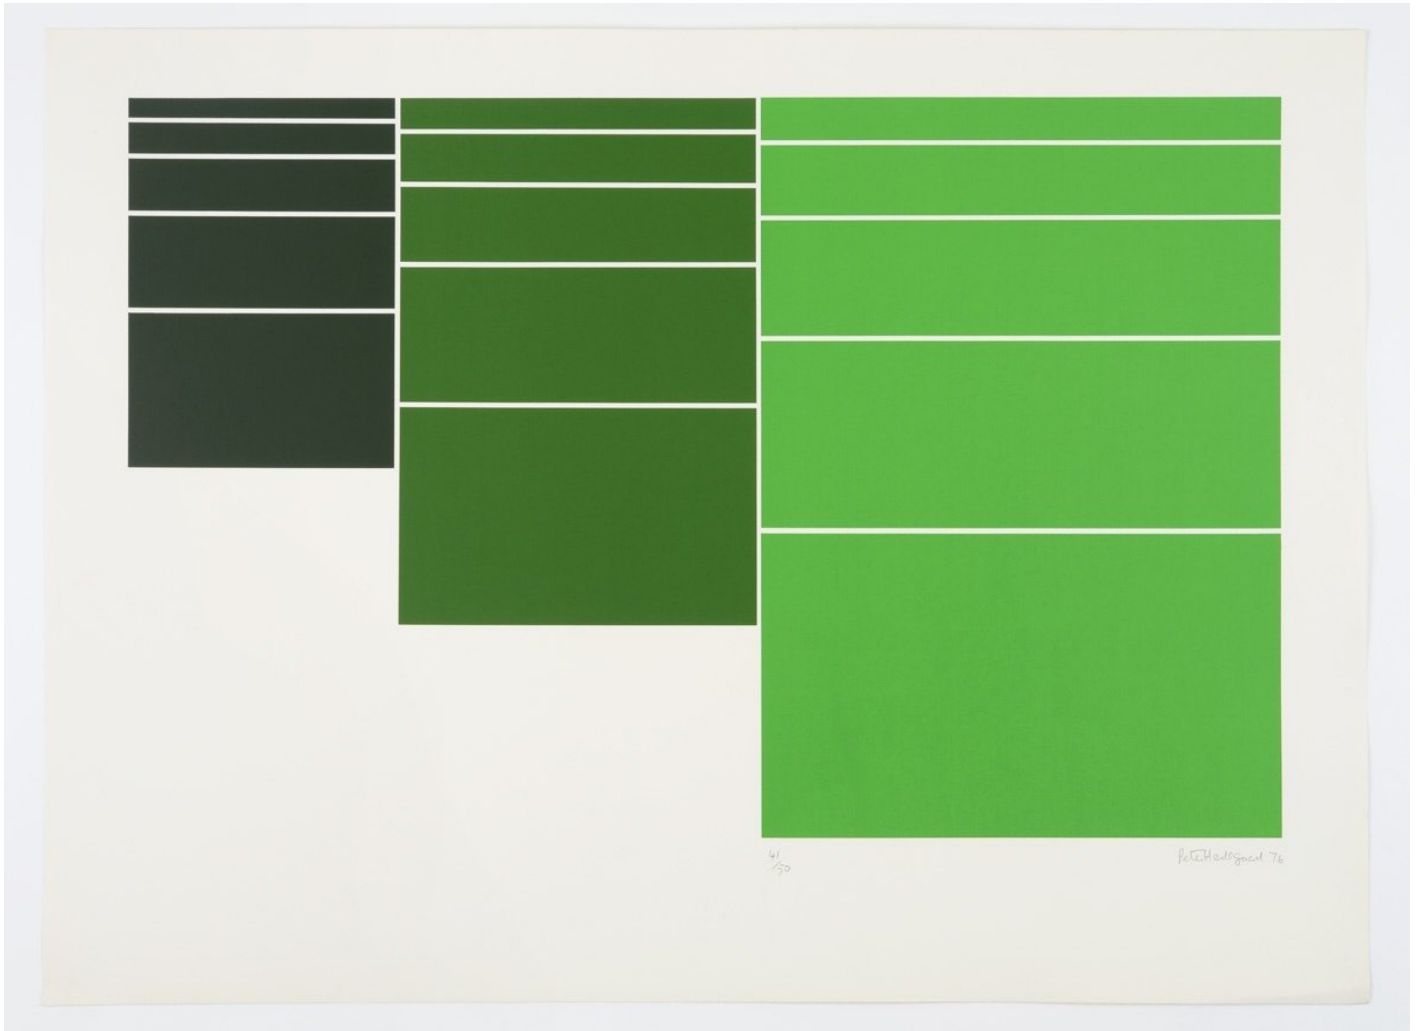

1 Oozells Square, Brindleyplace, Birmingham B1 2HS, UK
T: +44 (0) 121 248 0708 F: +44 (0) 121 248 0709

PETER HEDEGAARD
Rectangles [yellow / blue / red], 1976

Screenprint
56 x 76 cm
22.05 x 29.92 inches
Edition of 50
(ph-76-5549)

PETER HEDEGAARD
Rectangles [orange / red], 1976

Screenprint
56 x 76 cm
22.05 x 29.92 inches
Edition of 50
(ph-76-5550)

PETER HEDEGAARD
Rectangles [green], 1976

Screenprint
56 x 76 cm
22.05 x 29.92 inches
Edition of 50
(ph-76-5551)