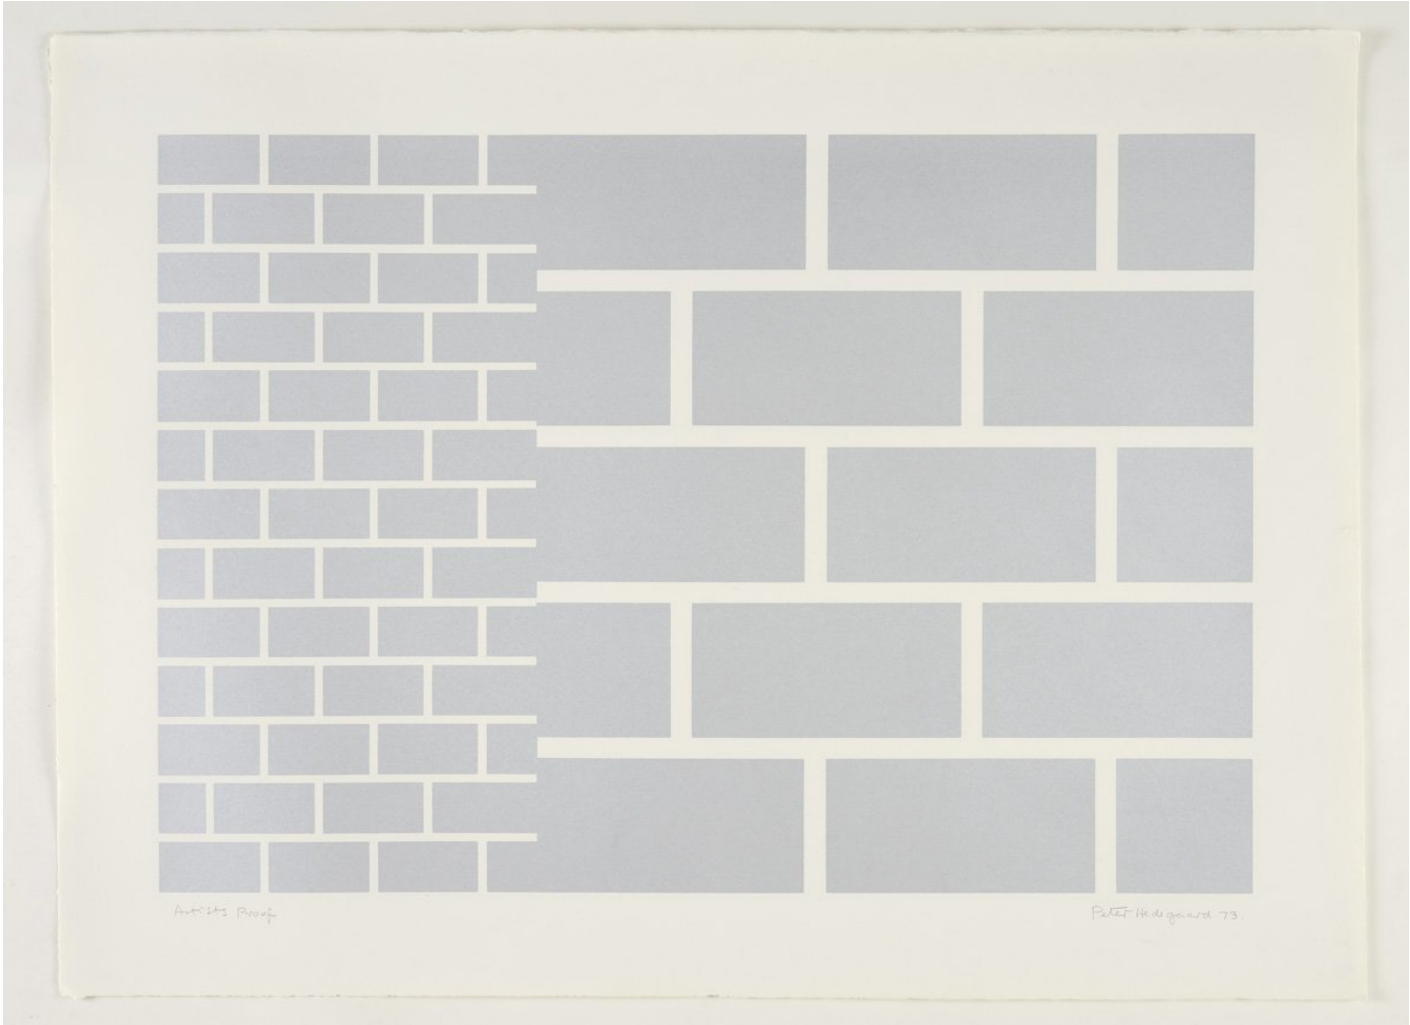

PETER HEDEGAARD
1973

Screenprint
Edition of 25
(PH-73-5471)