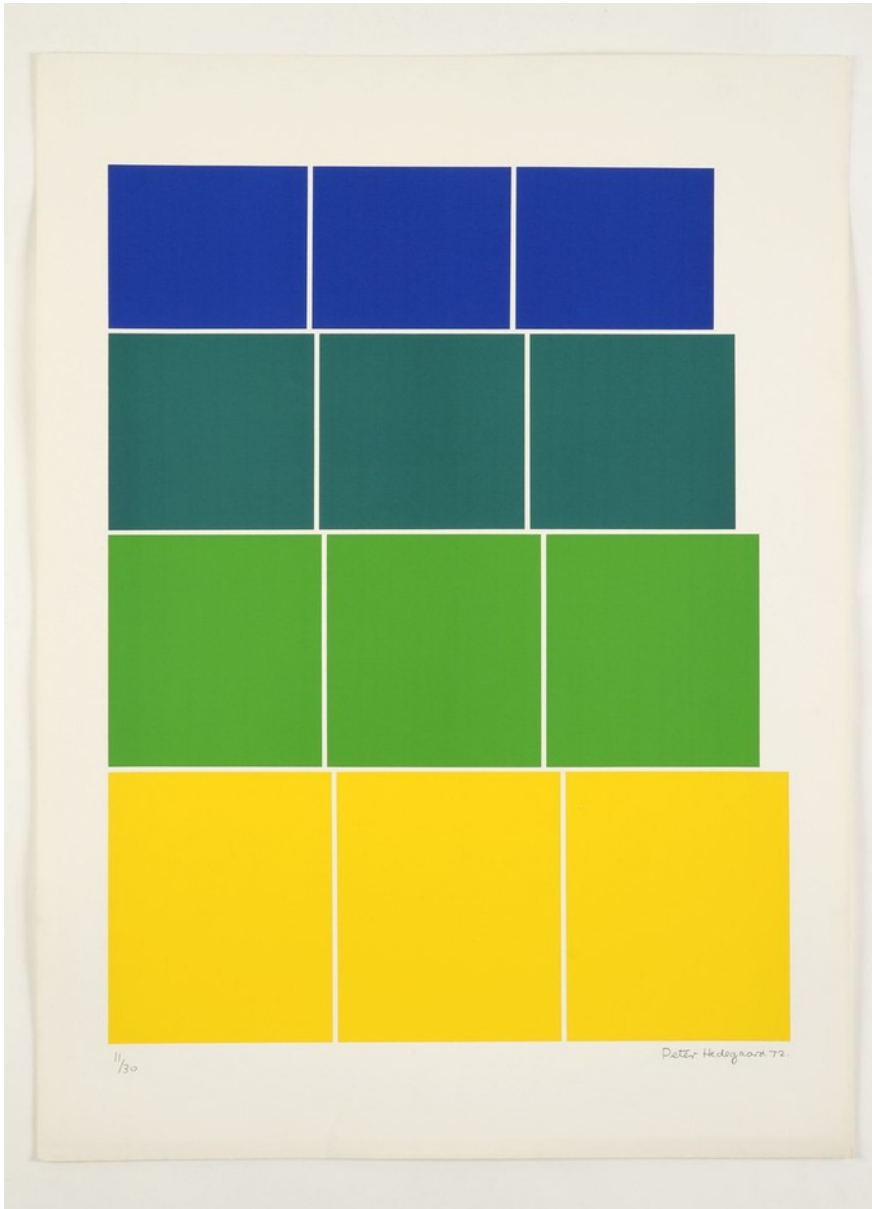

29.92 x 22.05 inches

Edition of 110

(ph-71-5451)

PETER HEDEGAARD

Graded Steps [orange / red / purple], 1972

Screenprint

76 x 56 cm

29.92 x 22.05 inches

edition of 30

(ph-72-5536)

PETER HEDEGAARD

Perspective [blue / purple / red / orange], 1972

Screenprint

76 x 56 cm

29.92 x 22.05 inches

Edition of 30

(ph-72-5537)

PETER HEDEGAARD

Graded Steps [yellow / green / blue], 1972

Screenprint

76 x 56 cm

29.92 x 22.05 inches

Edition of 30

(ph-72-5445)

PETER HEDEGAARD
Colour Sequence [yellow/orange], 1972

Screenprint
56 x 76 cm
22.05 x 29.92 inches
Edition of 50
(ph-75-5467)

PETER HEDEGAARD
Perspective [orange / red], 1972

Screenprint
76 x 56 cm
29.92 x 22.05 inches
Edition of 30
(ph-72-5454)