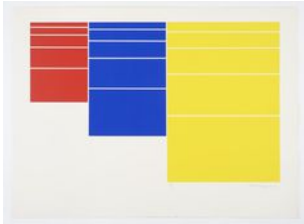

Peter Hedegaard

Rectangles [yellow / blue / red], 1976

Screenprint

56 x 76 cm

22.05 x 29.92 inches

Edition 16 of 50 (#16/50)

(ph-76-6817)

[View detail](#)

£ 550.00