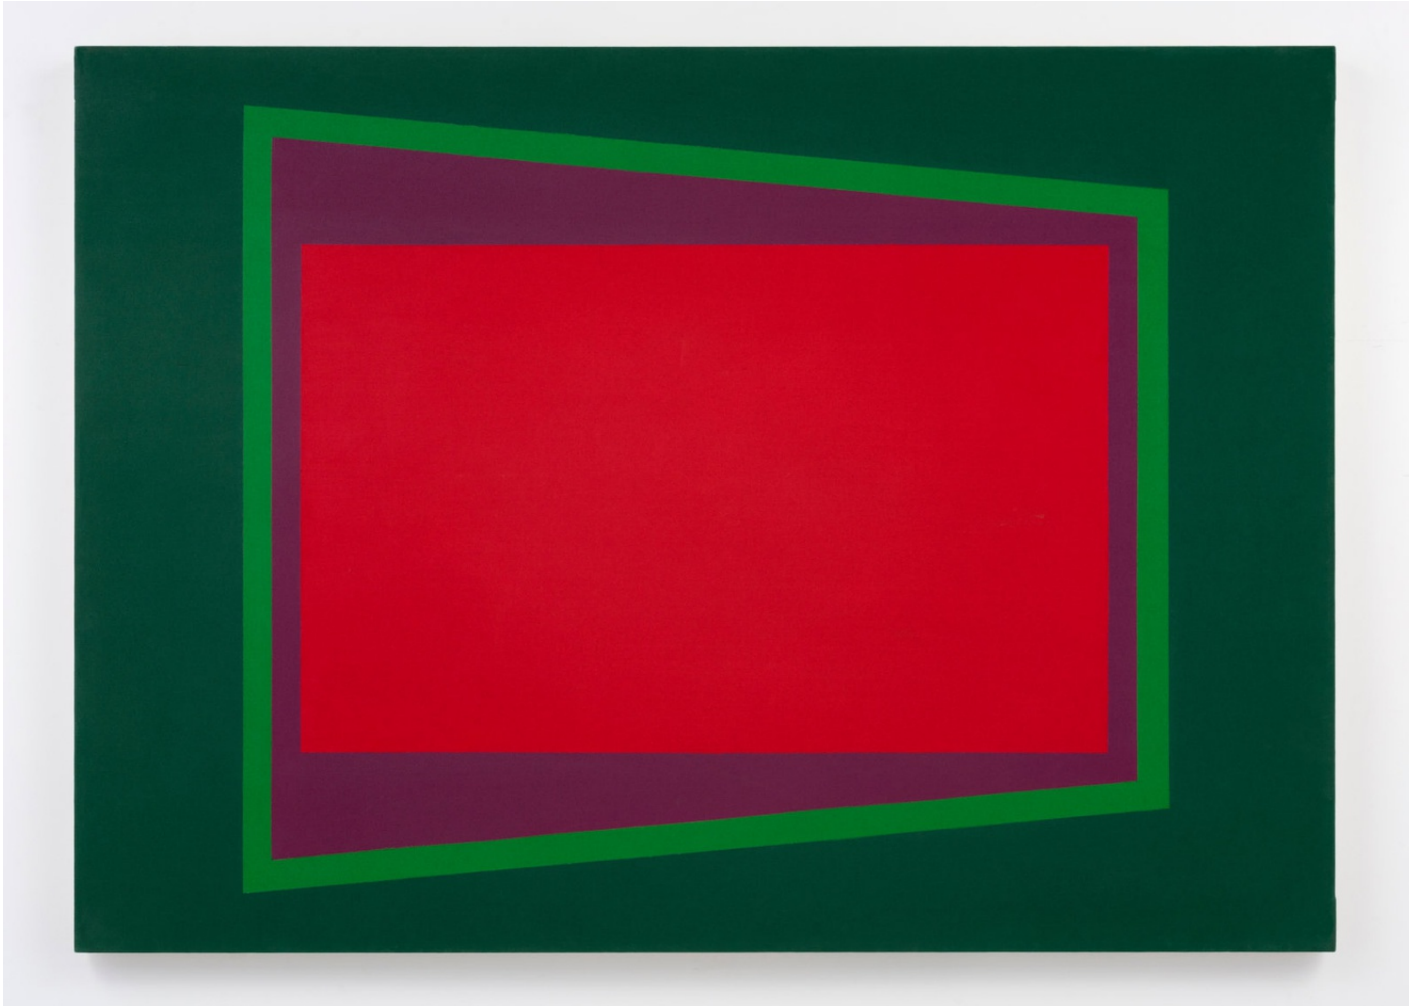

PETER HEDEGAARD
Rectangle with Trapezium, 1969

Acrylic on canvas
117 x 163 cm
46 x 64 Inches
(ph-69-6165)

£ 8,500.00