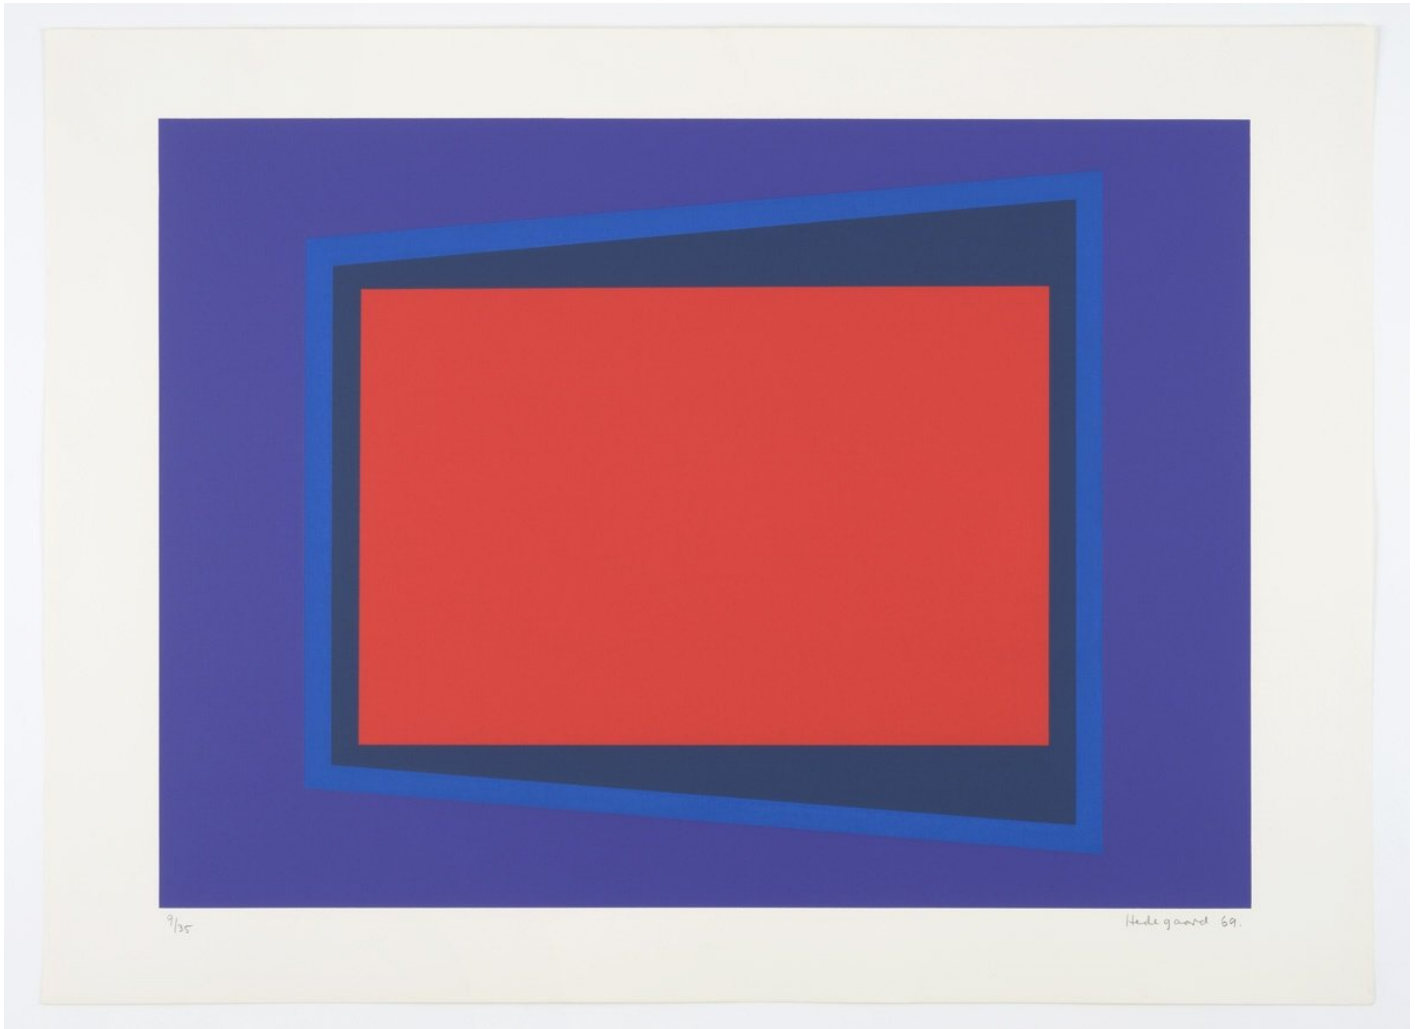

PETER HEDEGAARD
Trapezium [red / purple], 1969

Screenprint
56 x 76 cm
22.05 x 29.92 inches
Edition 35 of 35 (#35/35)
(ph-69-6818)

£ 550.00