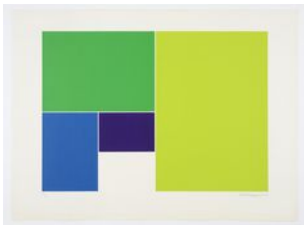

*Colour Sequence [red / purple]*, 1975

screenprint on paper

56 x 76 cm

22.05 x 29.92 inches

Edition 14 of 50 (#14/50)

(ph-75-5302)

[View detail](#)

£ 750.00

**Peter Hedegaard**

*Colour Sequence [green / blue]*, 1975

screenprint on paper

56 x 76 cm

22 x 29.92 inches

Edition 35 of 50 (#35/50)

(ph-75-6819)

[View detail](#)