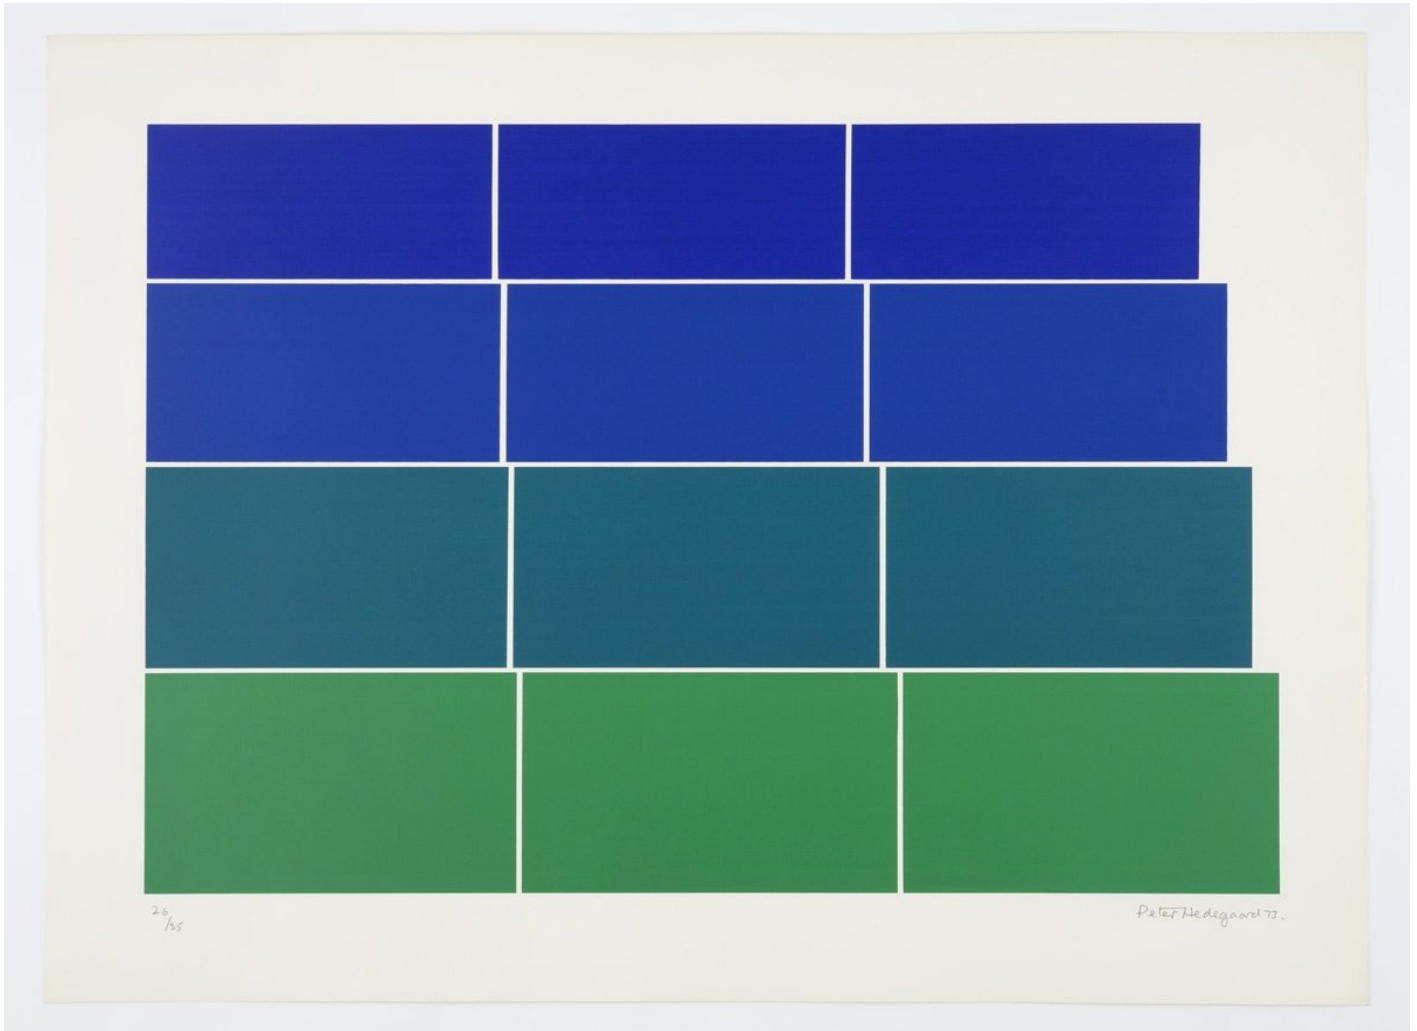

screenprint on paper  
56 x 76 cm  
22.05 x 29.92 inches  
Edition 14 of 50 (#14/50)  
(ph-75-5302)

£ 750.00

PETER HEDEGAARD

*Colour Sequence [green / blue], 1975*

screenprint on paper

56 x 76 cm

22 x 29.92 inches

Edition 35 of 50 (#35/50)

(ph-75-6819)

£ 750.00

PETER HEDEGAARD  
*Trapezium [red / purple], 1969*

Screenprint  
56 x 76 cm  
22.05 x 29.92 inches  
Edition 35 of 35 (#35/35)  
(ph-69-6818)

£ 550.00

PETER HEDEGAARD  
*Rectangles [orange / red], 1976*

Screenprint  
56 x 76 cm  
22.05 x 29.92 inches  
Edition 35 of 50 (#35/50)  
(ph-76-5550)

£ 550.00

PETER HEDEGAARD  
*Graded Steps [green / blue], 1973*

Screenprint  
56 x 76 cm  
22.05 x 29.92 inches  
Edition 8 of 35 (#8/35)  
(ph-73-6779)