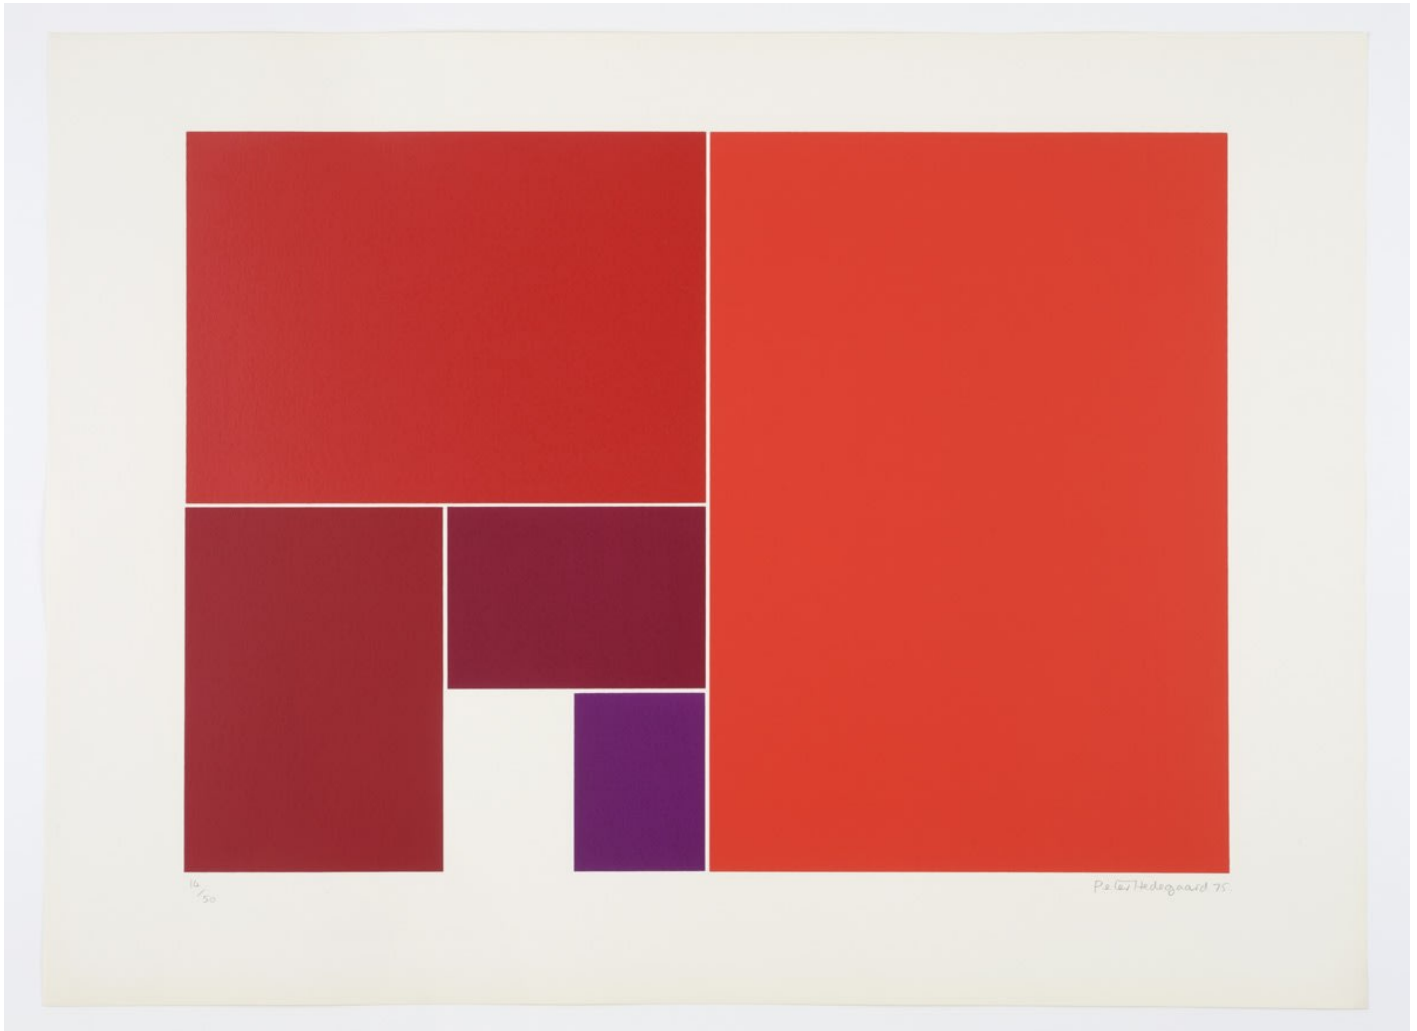

£ 400.00

PETER HEDEGAARD  
*Rectangles [yellow / blue / red], 1976*

Screenprint  
56 x 76 cm  
22.05 x 29.92 inches  
Edition 16 of 50 (#16/50)  
(ph-76-6817)

£ 550.00

PETER HEDEGAARD  
*Colour Sequence [red / purple], 1975*

screenprint on paper  
56 x 76 cm  
22.05 x 29.92 inches  
Edition 14 of 50 (#14/50)  
(ph-75-5302)

£ 750.00

PETER HEDEGAARD

*Colour Sequence [green / blue], 1975*

screenprint on paper

56 x 76 cm

22 x 29.92 inches