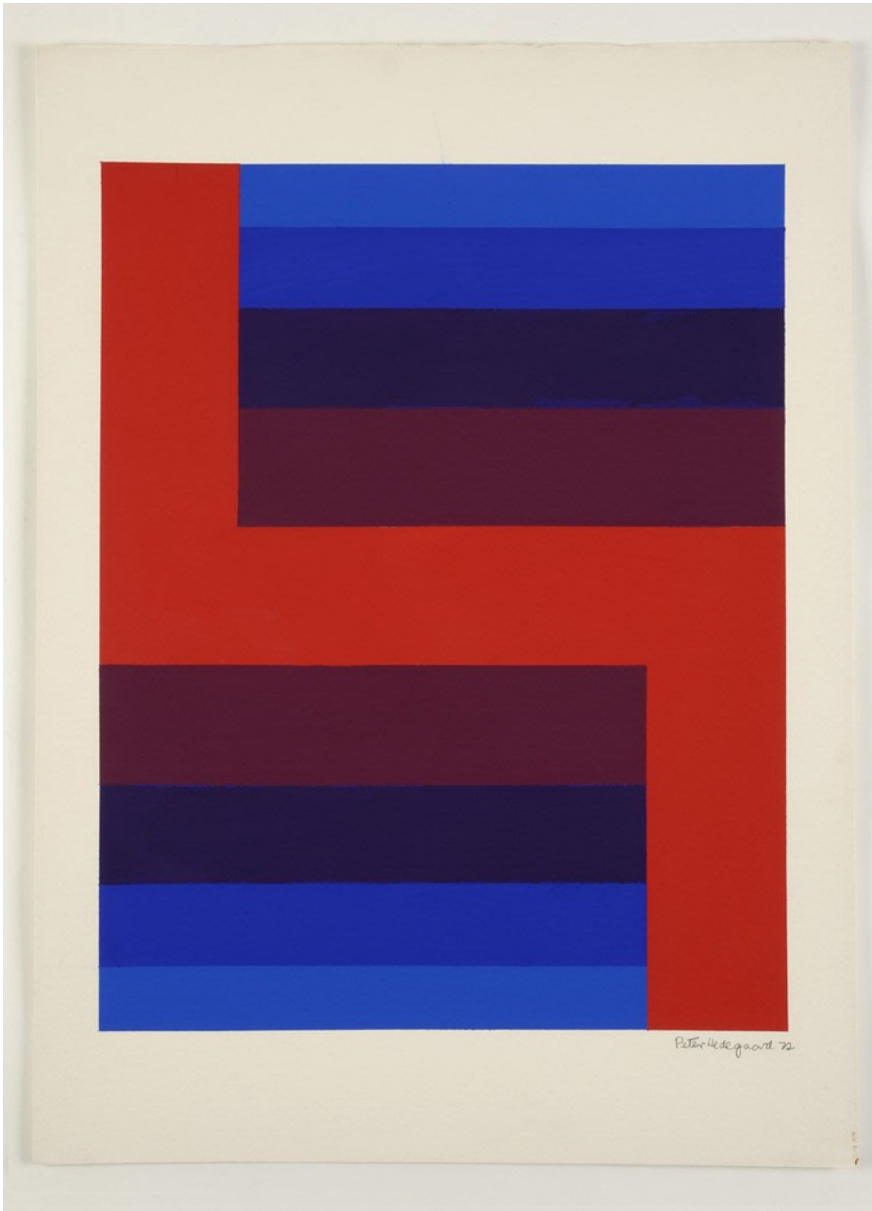

(ph-68-5424)

[View detail](#)

£ 2,500.00

**Peter Hedegaard**

*Circles with Triangle (Purple/Red), 1968*

Gouache on Paper

56 x 56 cm

(ph-68-5394)

[View detail](#)

£2800 framed + VAT

**Peter Hedegaard**

*Eclipse [red / pink / purple], 1967*

Screenprint

44 x 44 cm

17.32 x 17.32 inches

Edition of 35 (#3/35)

(ph-67-5463)

£ 550.00

[View detail](#)

PETER HEDEGAARD  
*Untitled [blue / red], 1972*

Gouache on paper  
76 x 56 cm  
29.92 x 22.05 inches  
(ph-72-5366)

PETER HEDEGAARD

*Perspective 2 [yellow / red / blue], 1970*