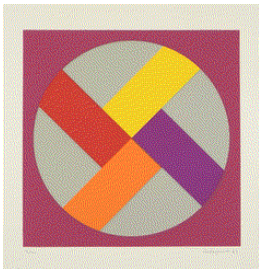

Peter Hedegaard DK, 1929-2008
Circle with Rectangles [magenta], 1967
screenprint on paper
56 x 56 cm
22.05 x 22.05 in
Edition 39 of 40 (#39/40)

[View detail](#)

(ph-67-5444)

£ 450.00