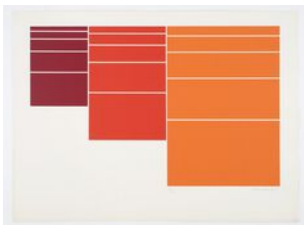

Peter Hedegaard

Rectangles [orange / red], 1976

Screenprint

56 x 76 cm

22.05 x 29.92 inches

Edition 35 of 50 (#35/50)

(ph-76-5550)

[View detail](#)

£ 550.00