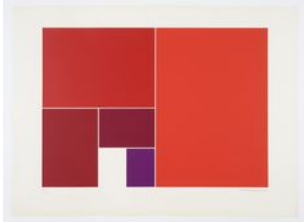

£ 450.00

**Peter Hedegaard**  
*Eclipse*, 1966  
Screenprint  
41 x 41 cm  
16 x 16 Inches  
edition 29 of 50 (#29/50)  
(ph-66-6821)

[View detail](#)

£ 400.00

**Peter Hedegaard**

*Rectangles [yellow / blue / red]*, 1976

Screenprint

56 x 76 cm

22.05 x 29.92 inches

Edition 16 of 50 (#16/50)

(ph-76-6817)

[View detail](#)

£ 550.00

**Peter Hedegaard**