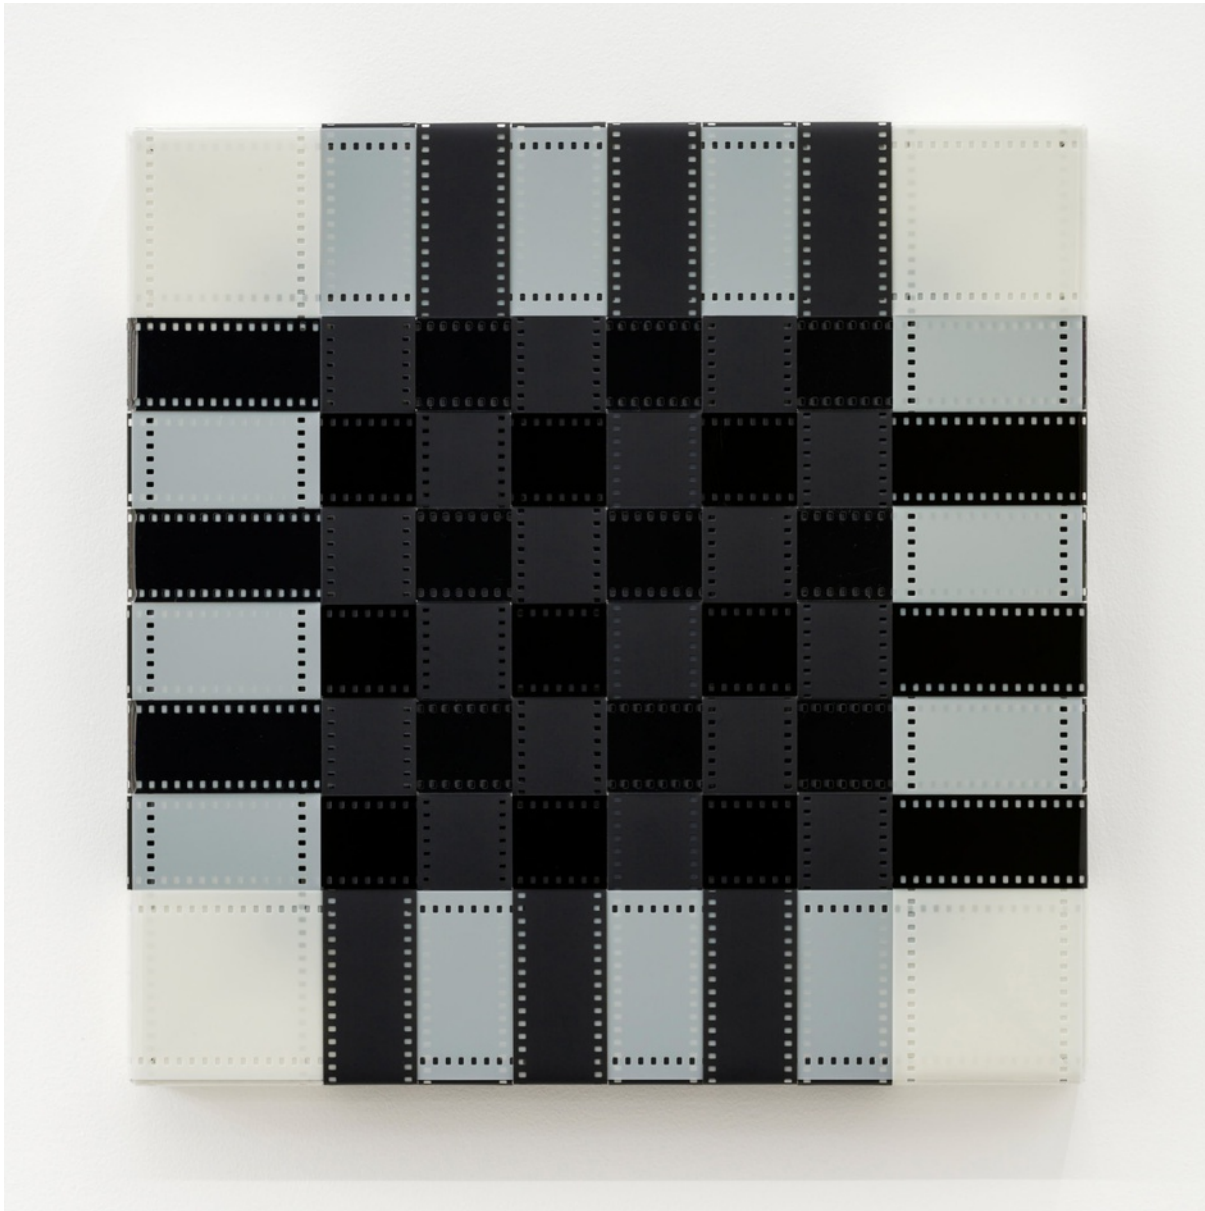

16mm, 35mm, 70mm polyester film, tape, aluminium strainer bar

35.6 x 35.6 x 3.8 cm

14 x 14 x 1 1/2 in

(cp-20-6146)

£ 2,100.00

Carter Potter USA, b1961

[View detail](#)

Civil twilight – painted, machine, hazy, and transparent leaders worked on the diagonal in a you can't imagine how much more complicated and confusing manner, a carefully positioned, compositionally important piece of errant tape, back-woven, scrapstuffed, apparently completely naked stretcher bar (fake-out), startling even to this painter, painting., 2020

£ 2,100.00

Image 1/3

Image 2/3

Image 3/3

CARTER POTTER
Standard of Decency #1, 2021

35mm, 70mm polyester film over aluminium strainer bars
35.6 x 35.6 x 3.8 cm
14 x 14 x 1 1/2 in
(cp-21-6126)

£ 2,100.00

Image 1/2

Image 2/2

CARTER POTTER

Blue/green ultrasonic butt-spliced leader with fake-out hard-edged drop shadow and irritating left-over piece of blue tape., 2020

16mm, 35mm, 70mm polyester film, tape, aluminium strainer bar