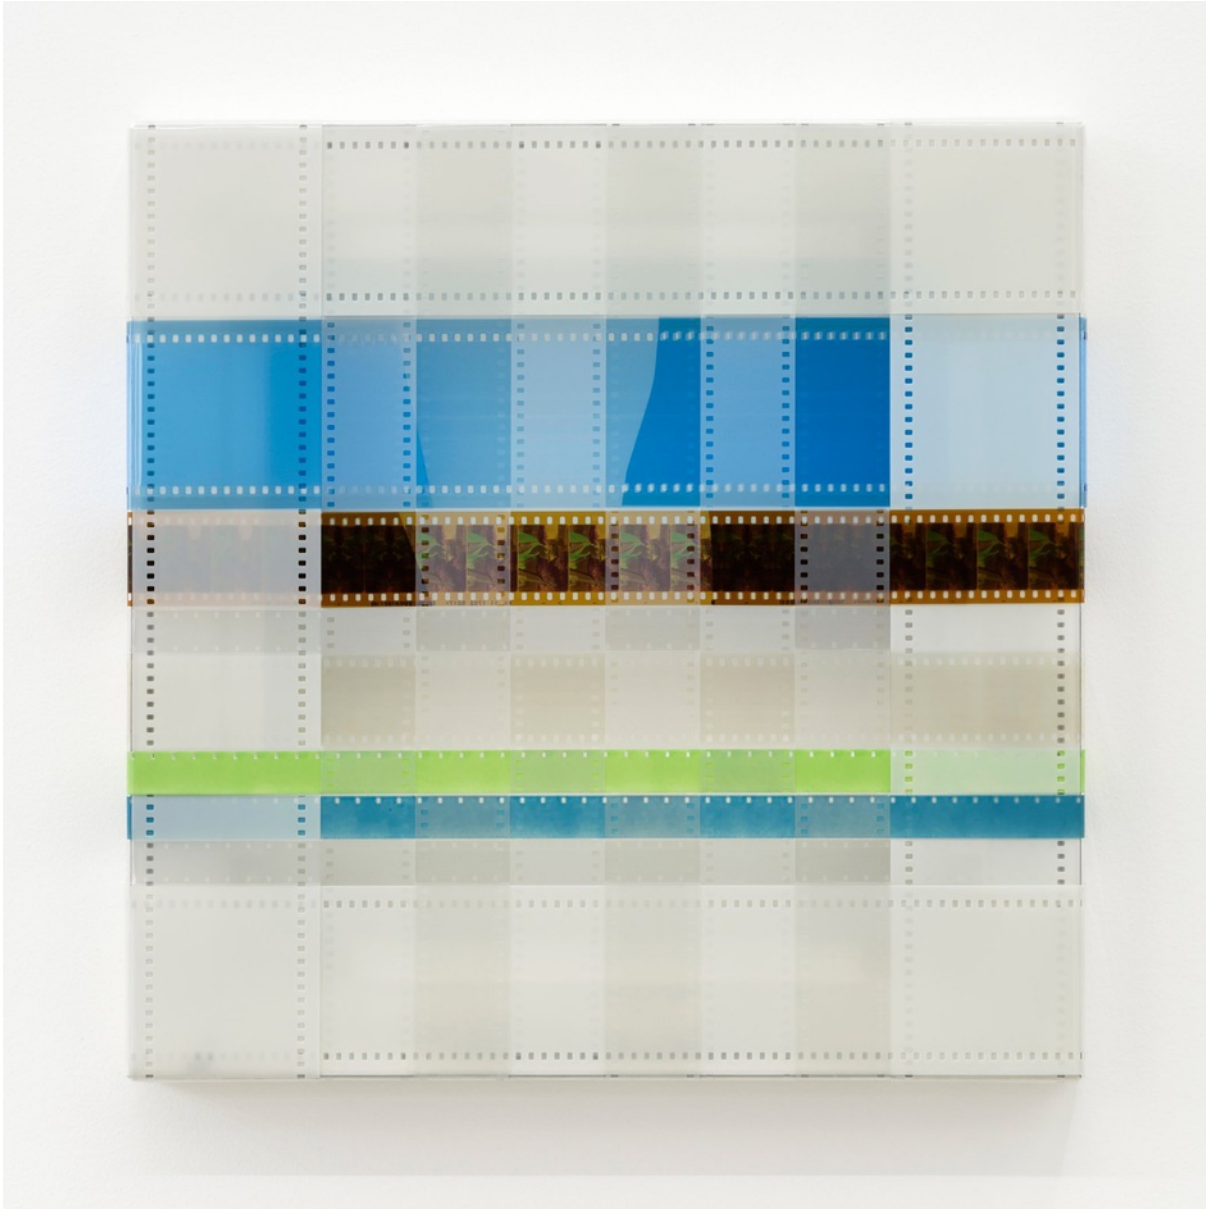

16mm, 35mm, 70mm polyester film, tape, aluminium strainer bar

35.6 x 35.6 x 3.8 cm

14 x 14 x 1 1/2 in

(cp-20-6146)

£ 2,100.00

Carter Potter USA, b1961

[View detail](#)

Civil twilight – painted, machine, hazy, and transparent leaders worked on the diagonal in a you can't imagine how much more complicated and confusing manner, a carefully positioned, compositionally important piece of errant tape, back-woven, scrapstuffed, apparently completely naked stretcher bar (fake-out), startling even to this painter, painting., 2020

£ 4,500.00

Image 1/3

Image 2/3

Image 3/3

CARTER POTTER

Back-woven blue machine leader with Sunday painter of ill repute drop-shadow plus two pissy subsidiary leaders of lesser chroma value., 2020

16mm, 35mm, 70mm polyester film, tape, aluminium strainer bar

35.6 x 35.6 x 3.8 cm

14 x 14 x 1 1/2 in

(cp-20-6147)

£ 2,100.00

CARTER POTTER

Nautical twilight – hazy, light-struck, and transparent leaders with aimless, skewed, and ill-advised back-weaving and scrap-stuffing – achieving little or no progress towards a greater understanding of achromatic priorities in an international arena., 2020

16mm, 35mm, 70mm polyester film, tape, aluminium strainer bar

35.6 x 35.6 x 3.8 cm

14 x 14 x 1 1/2 in

(cp-20-6146)

£ 2,100.00

CARTER POTTER

Civil twilight – painted, machine, hazy, and transparent leaders worked on the diagonal in a you can't imagine how much more complicated and confusing manner, a carefully positioned, compositionally important piece of errant tape, back-woven, scrapstuffed, apparently completely naked stretcher bar (fake-out), startling even to this painter, painting., 2020