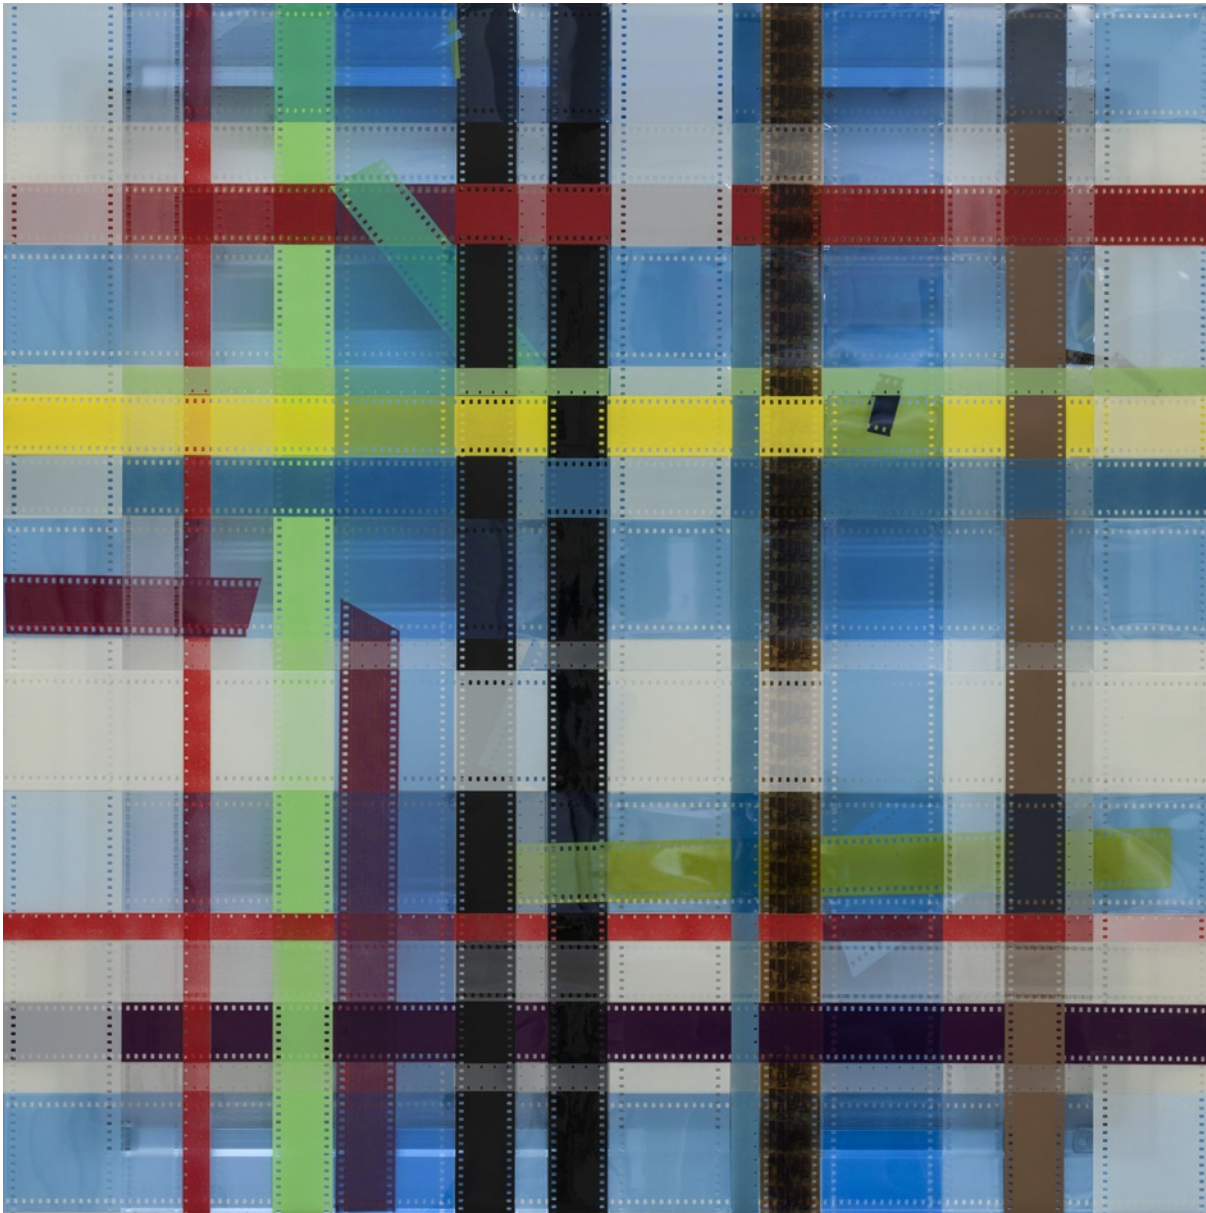

CARTER POTTER
Y.S.S.H.I.T.P, 2021

16mm, 35mm & 70mm polyester film over aluminium strainer bars, unique
71.1 x 71.1 x 3.8 cm
28 x 28 x 1 1/2 in
(cp-21-6121)

£ 4,500.00

Image 1/3