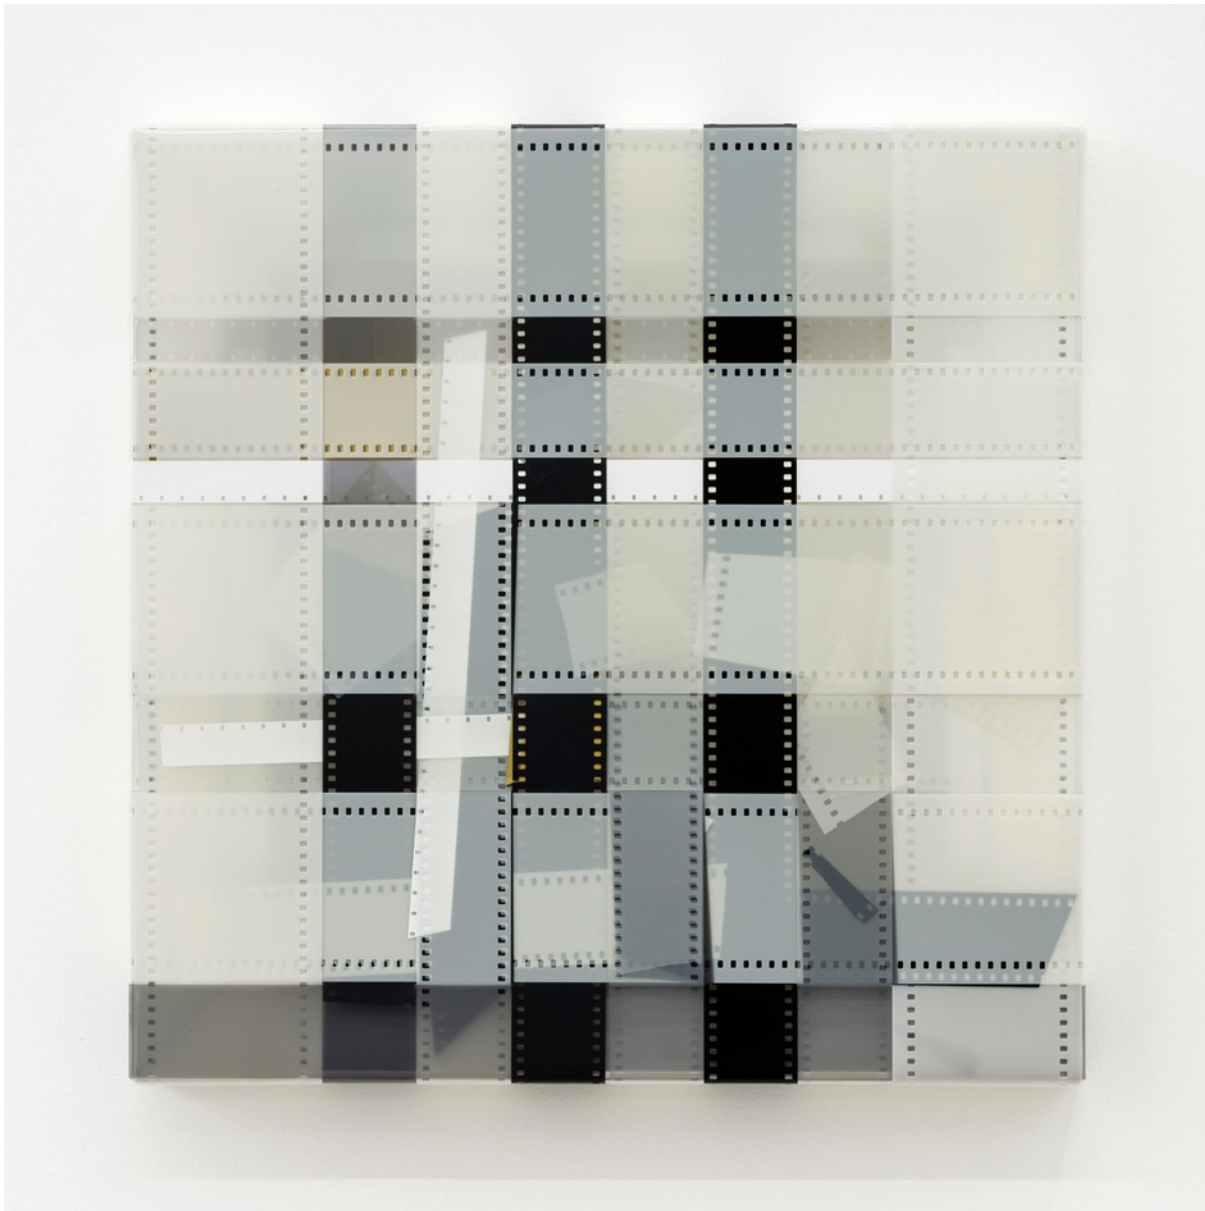

£ 2,100.00

Carter Potter USA, b1961
Blue/green ultrasonic butt-spliced leader with fake-out hard-edged drop shadow and irritating left-over piece of blue tape., 2020
16mm, 35mm, 70mm polyester film, tape, aluminium strainer bar
35.6 x 35.6 x 3.8 cm
14 x 14 x 1 1/2 in
(cp-20-6148)

16mm, 35mm, 70mm polyester film, tape, aluminium strainer bar

35.6 x 35.6 x 3.8 cm

14 x 14 x 1 1/2 in

(cp-20-6146)

£ 2,100.00

Carter Potter USA, b1961

[View detail](#)

Civil twilight – painted, machine, hazy, and transparent leaders worked on the diagonal in a you can't imagine how much more complicated and confusing manner, a carefully positioned, compositionally important piece of errant tape, back-woven, scrapstuffed, apparently completely naked stretcher bar (fake-out), startling even to this painter, painting., 2020

35.6 x 35.6 x 3.8 cm

14 x 14 x 1 1/2 in

(cp-20-6147)

£ 2,100.00

CARTER POTTER

Nautical twilight – hazy, light-struck, and transparent leaders with aimless, skewed, and ill-advised back-weaving and scrap-stuffing – achieving little or no progress towards a greater understanding of achromatic priorities in an international arena., 2020

16mm, 35mm, 70mm polyester film, tape, aluminium strainer bar

35.6 x 35.6 x 3.8 cm

14 x 14 x 1 1/2 in

(cp-20-6146)

£ 2,100.00

CARTER POTTER

Civil twilight – painted, machine, hazy, and transparent leaders worked on the diagonal in a you can't imagine how much more complicated and confusing manner, a carefully positioned, compositionally important piece of errant tape, back-woven, scrapstuffed, apparently completely naked stretcher bar (fake-out), startling even to this painter, painting., 2020