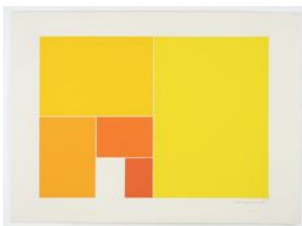

29.92 x 22.05 inches

(ph-71-5478)

[View detail](#)

**Peter Hedegaard** 1929-2008

*Graded steps [yellow / green / blue], 1972*

Gouache on paper

76 x 56 cm

29.92 x 22.05 inches

(ph-72-5477)

[View detail](#)

**Peter Hedegaard** 1929-2008

*Perspective [yellow / red / blue], 1970*

Gouache on paper

76 x 56 cm

29.92 x 22.05 inches

(ph-70-5476)

[View detail](#)

**Peter Hedegaard** 1929-2008

*Colour sequence [yellow/orange], 1977*

signed & dated

Gouache on paper

56 x 76 cm

22 1/8 x 29 7/8 in

(ph-77-5475)

[View detail](#)

**Peter Hedegaard**  
*Graded steps [orange/red], 1973*  
Gouache on paper  
56 x 76 cm  
22 1/8 x 29 7/8 in  
(ph-73-5385)

[View detail](#)

**Peter Hedegaard 1929-2008**  
*Square sequence [red/blue/green/purple], 1972*  
signed & dated  
Gouache on paper  
55 x 55 cm  
21 5/8 x 21 5/8 in  
(ph-72-5473)