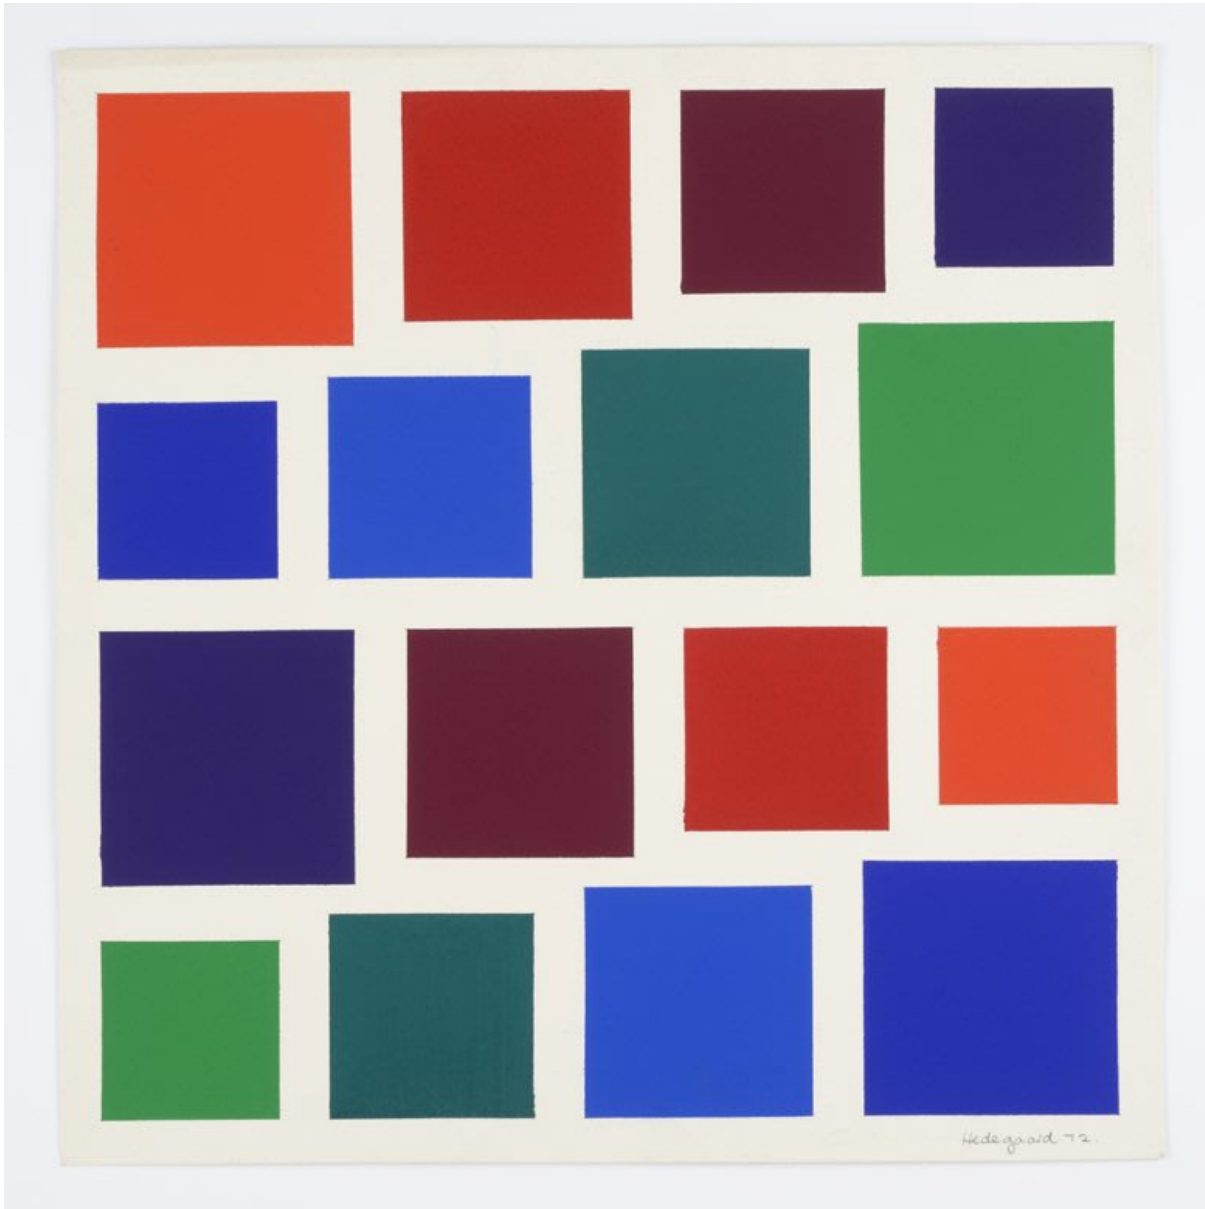

*Graded steps [yellow / green / blue], 1972*

Gouache on paper  
76 x 56 cm  
29.92 x 22.05 inches

(ph-72-5477)

PETER HEDEGAARD

*Perspective [yellow / red / blue], 1970*

Gouache on paper  
76 x 56 cm  
29.92 x 22.05 inches

(ph-70-5476)

PETER HEDEGAARD  
*Colour sequence [yellow/orange], 1977*

signed & dated  
Gouache on paper  
56 x 76 cm  
22 1/8 x 29 7/8 in  
(ph-77-5475)

PETER HEDEGAARD  
*Graded steps [orange/red], 1973*

Gouache on paper  
56 x 76 cm  
22 1/8 x 29 7/8 in  
(ph-73-5385)

PETER HEDEGAARD

*Square sequence [red/blue/green/purple], 1972*

signed & dated  
Gouache on paper  
55 x 55 cm  
21 5/8 x 21 5/8 in  
(ph-72-5473)

PETER HEDEGAARD

*Square sequence [blue / purple / red], 1972*

Gouache on paper  
56 x 76 cm  
22.05 x 29.92 inches

(ph-72-5472)

PETER HEDEGAARD  
*Graded steps [green]*, 1973

signed & dated  
Gouache on paper  
56 x 76 cm  
(ph-73-5359)