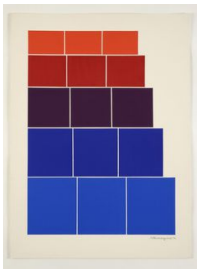

[View detail](#)

**Peter Hedegaard**  
*Square sequence [blue / purple / red], 1972*  
Gouache on paper  
56 x 76 cm  
22.05 x 29.92 inches  
  
(ph-72-5472)

[View detail](#)

**Peter Hedegaard 1929-2008**  
*Graded steps [green], 1973*  
signed & dated  
Gouache on paper  
56 x 76 cm  
(ph-73-5359)

[View detail](#)

**Peter Hedegaard**

*Trapezium [blue/orange/red/purple]*, 1970

signed & dated

Gouache on paper

76 x 56 cm

(ph-70-5374)

[View detail](#)

**Peter Hedegaard**

*Diagonal [yellow/green/blue]*, 1970

signed & dated

gouache on paper

76 x 56 cm

(PH-70-5375)

[View detail](#)

**Peter Hedegaard**

*Graded steps [blue / purple / red / orange]*, 1972

Gouache on paper

76 x 56 cm

29.92 x 22.05 inches

(ph-72-5383)

[View detail](#)

**Peter Hedegaard 1929-2008**

*Graded steps [red / orange]*, 1973