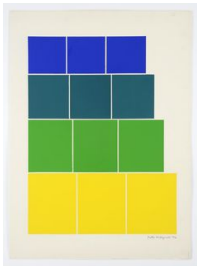

## PETER HEDEGAARD : 1970S GOUACHES

For full details and larger images, please see the end of this document.

**Peter Hedegaard** 1929-2008

*Perspective [green / blue / red], 1971*

Gouache on paper

76 x 56 cm

29.92 x 22.05 inches

(ph-71-5478)

[View detail](#)

**Peter Hedegaard** 1929-2008

*Graded steps [yellow / green / blue], 1972*

Gouache on paper

76 x 56 cm

29.92 x 22.05 inches

(ph-72-5477)

[View detail](#)

**Peter Hedegaard** 1929-2008

*Perspective [yellow / red / blue], 1970*

Gouache on paper

76 x 56 cm

29.92 x 22.05 inches

(ph-70-5476)

[View detail](#)

**Peter Hedegaard**  
*Graded steps [orange/red], 1973*  
Gouache on paper  
56 x 76 cm  
22 1/8 x 29 7/8 in  
(ph-73-5385)

[View detail](#)

**Peter Hedegaard 1929-2008**  
*Square sequence [red/blue/green/purple], 1972*  
signed & dated  
Gouache on paper  
55 x 55 cm  
21 5/8 x 21 5/8 in  
(ph-72-5473)