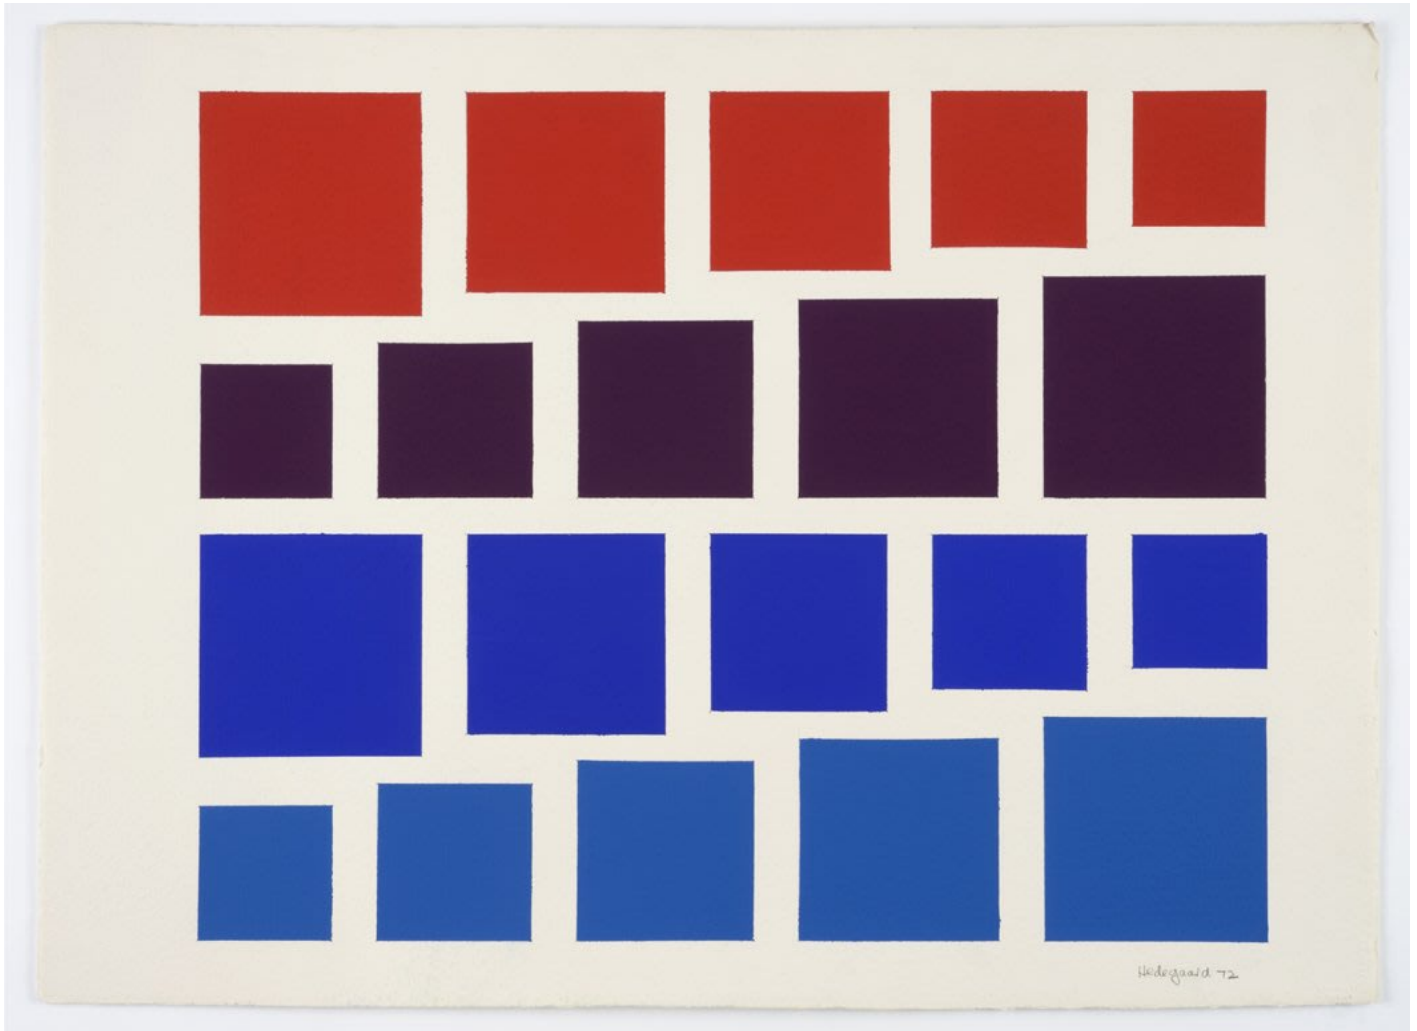

(ph-70-5476)

PETER HEDEGAARD  
*Colour sequence [yellow/orange], 1977*

signed & dated  
Gouache on paper  
56 x 76 cm  
22 1/8 x 29 7/8 in  
(ph-77-5475)

PETER HEDEGAARD  
*Graded steps [orange/red], 1973*

Gouache on paper  
56 x 76 cm  
22 1/8 x 29 7/8 in  
(ph-73-5385)

PETER HEDEGAARD

*Square sequence [red/blue/green/purple], 1972*

signed & dated  
Gouache on paper  
55 x 55 cm  
21 5/8 x 21 5/8 in  
(ph-72-5473)

PETER HEDEGAARD

*Square sequence [blue / purple / red], 1972*

Gouache on paper  
56 x 76 cm  
22.05 x 29.92 inches

(ph-72-5472)

PETER HEDEGAARD  
*Graded steps [green]*, 1973

signed & dated  
Gouache on paper  
56 x 76 cm  
(ph-73-5359)