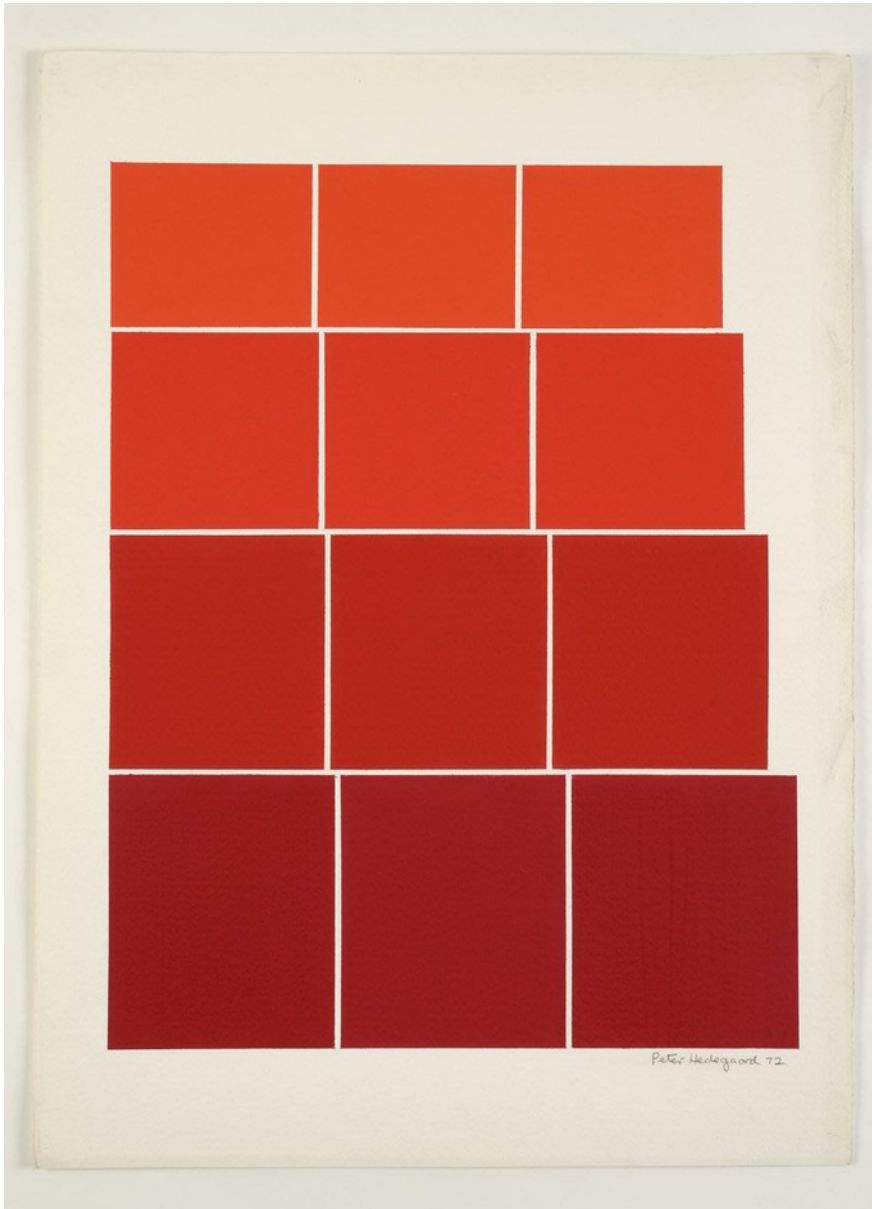

(ph-70-5476)

PETER HEDEGAARD  
*Colour sequence [yellow/orange], 1977*

signed & dated  
Gouache on paper  
56 x 76 cm  
22 1/8 x 29 7/8 in  
(ph-77-5475)

PETER HEDEGAARD  
*Graded steps [orange/red], 1973*

(ph-71-5365)

PETER HEDEGAARD

*Trapezium [blue/orange/red/purple], 1970*

signed & dated  
Gouache on paper  
76 x 56 cm  
(ph-70-5374)

PETER HEDEGAARD  
*Diagonal [yellow/green/blue], 1970*

signed & dated  
gouache on paper  
76 x 56 cm  
(PH-70-5375)

PETER HEDEGAARD

*Graded steps [blue / purple / red / orange], 1972*

Gouache on paper  
76 x 56 cm  
29.92 x 22.05 inches

(ph-72-5383)

PETER HEDEGAARD  
*Graded steps [red / orange], 1973*

Gouache on paper  
76 x 56 cm  
29.92 x 22.05 inches  
(ph-73-5474)

PETER HEDEGAARD

*Square sequence [blue / green / yellow], 1972*

Gouache on paper  
55 x 55 cm  
21.65 x 21.65 inches

(ph-72-5402)