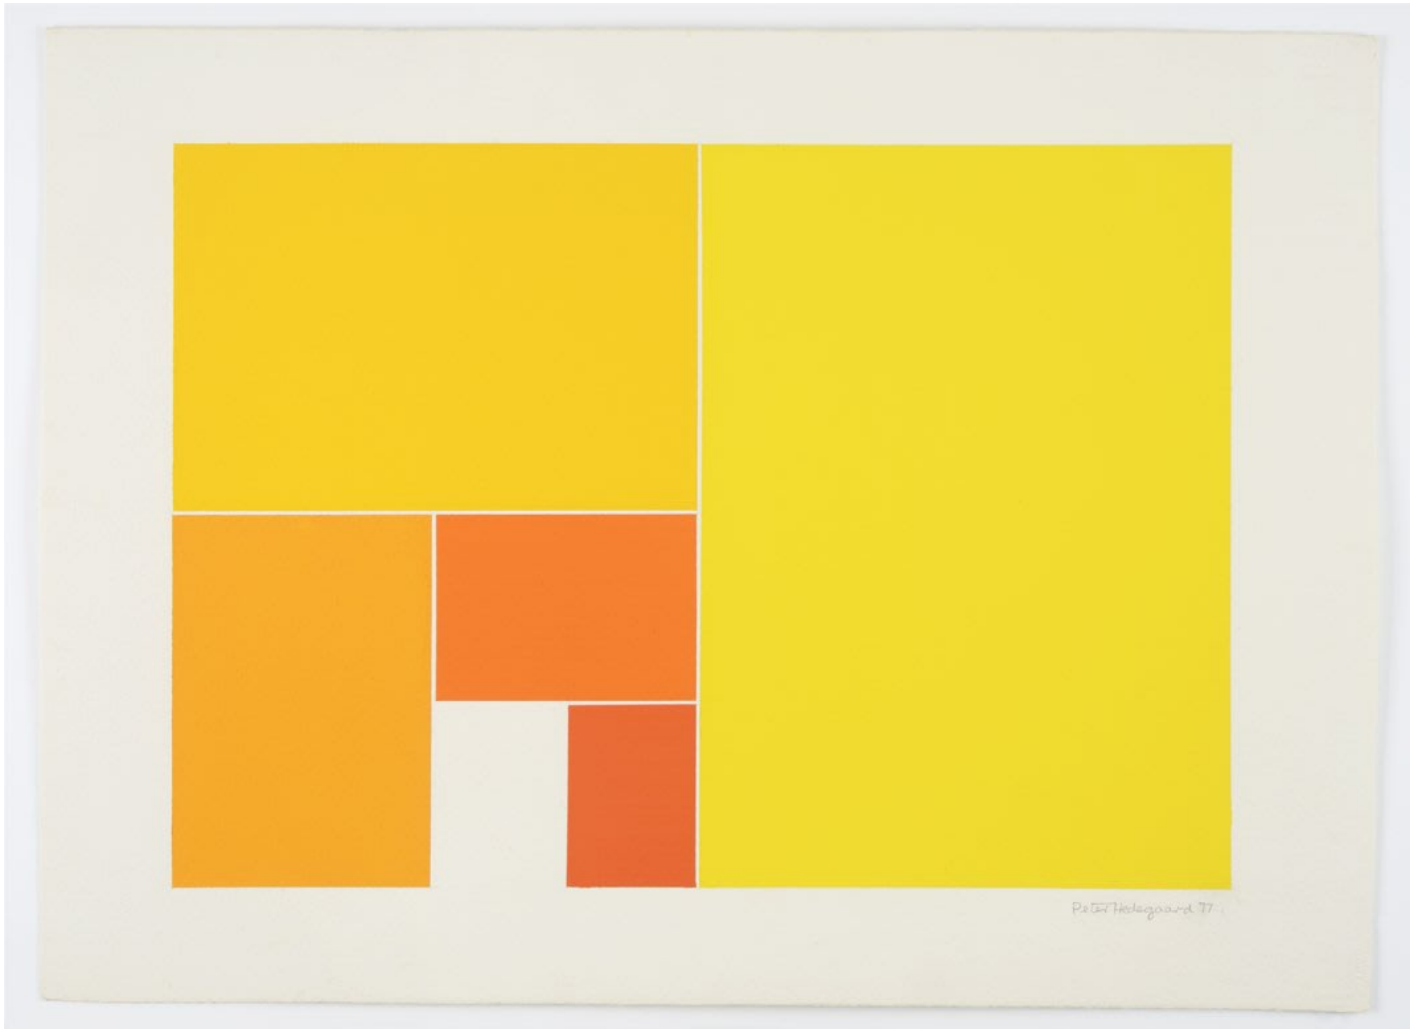

Gouache on paper

76 x 56 cm

29.92 x 22.05 inches

(ph-73-5474)

[View detail](#)

**Peter Hedegaard 1929-2008**

*Square sequence [blue / green / yellow]*, 1972

Gouache on paper

55 x 55 cm

21.65 x 21.65 inches

(ph-72-5402)

[View detail](#)

PETER HEDEGAARD  
*Perspective [green / blue / red], 1971*

Gouache on paper  
76 x 56 cm  
29.92 x 22.05 inches

(ph-71-5478)

PETER HEDEGAARD

*Graded steps [yellow / green / blue], 1972*

Gouache on paper  
76 x 56 cm  
29.92 x 22.05 inches

(ph-72-5477)

PETER HEDEGAARD

*Perspective [yellow / red / blue], 1970*

Gouache on paper  
76 x 56 cm  
29.92 x 22.05 inches

(ph-70-5476)

PETER HEDEGAARD  
*Colour sequence [yellow/orange], 1977*

signed & dated  
Gouache on paper  
56 x 76 cm  
22 1/8 x 29 7/8 in  
(ph-77-5475)

PETER HEDEGAARD  
*Graded steps [orange/red], 1973*