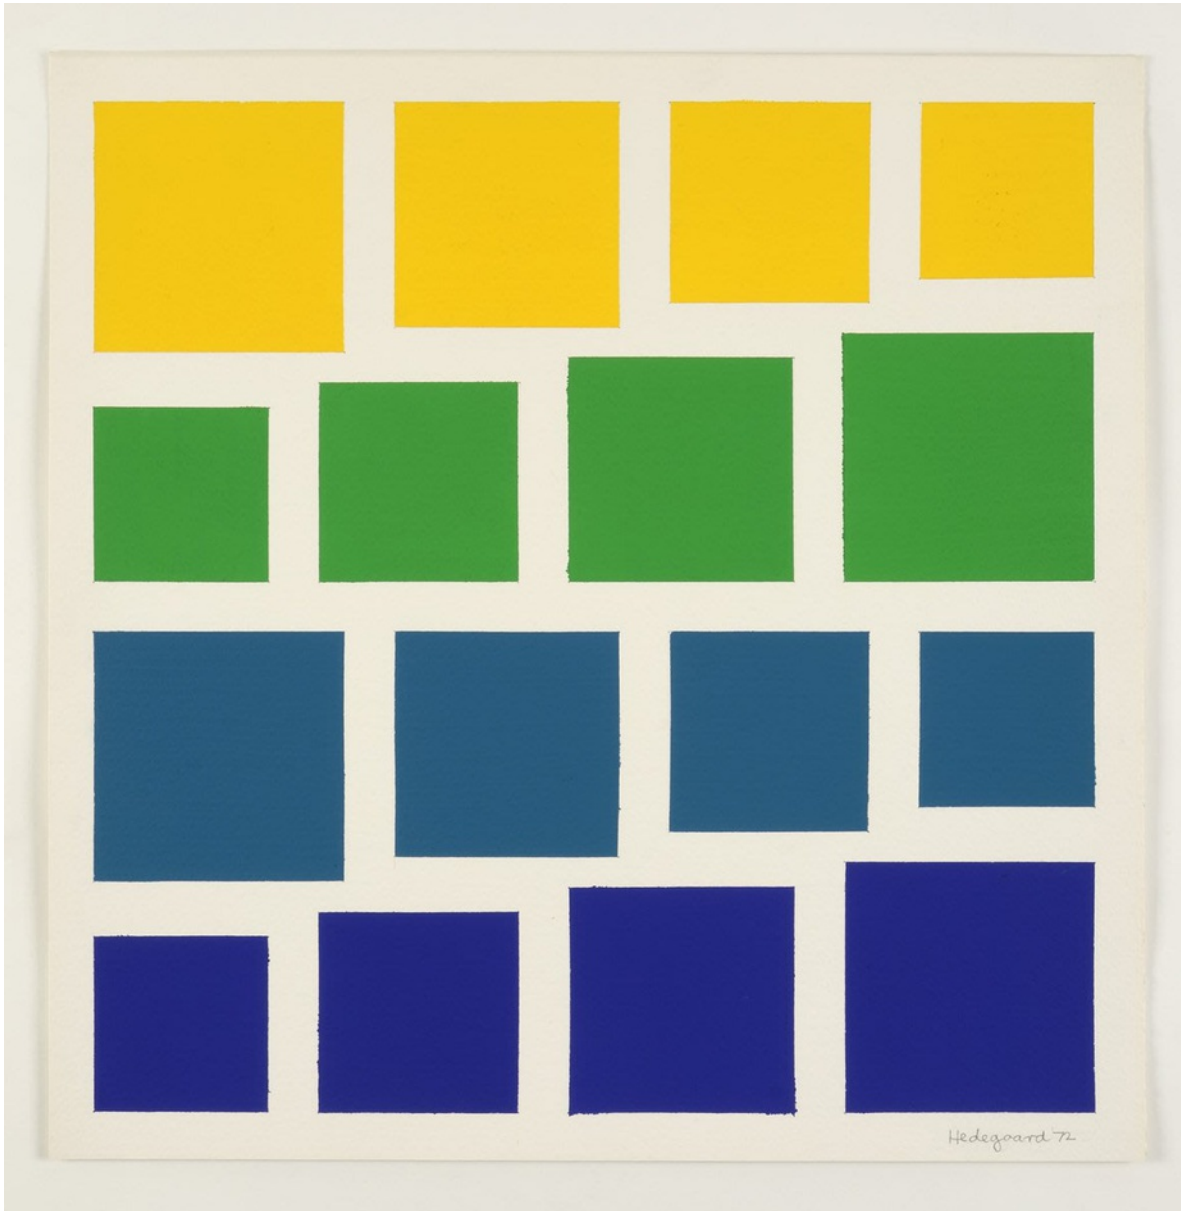

(ph-70-5476)

PETER HEDEGAARD  
*Colour sequence [yellow/orange], 1977*

signed & dated  
Gouache on paper  
56 x 76 cm  
22 1/8 x 29 7/8 in  
(ph-77-5475)

PETER HEDEGAARD  
*Graded steps [orange/red], 1973*

(ph-71-5365)

PETER HEDEGAARD

*Trapezium [blue/orange/red/purple], 1970*

signed & dated  
Gouache on paper  
76 x 56 cm  
(ph-70-5374)

PETER HEDEGAARD  
*Diagonal [yellow/green/blue], 1970*

signed & dated  
gouache on paper  
76 x 56 cm  
(PH-70-5375)

PETER HEDEGAARD

*Graded steps [blue / purple / red / orange], 1972*

Gouache on paper  
76 x 56 cm  
29.92 x 22.05 inches

(ph-72-5383)

PETER HEDEGAARD  
*Graded steps [red / orange], 1973*

Gouache on paper  
76 x 56 cm  
29.92 x 22.05 inches  
(ph-73-5474)

PETER HEDEGAARD

*Square sequence [blue / green / yellow], 1972*

Gouache on paper  
55 x 55 cm  
21.65 x 21.65 inches

(ph-72-5402)