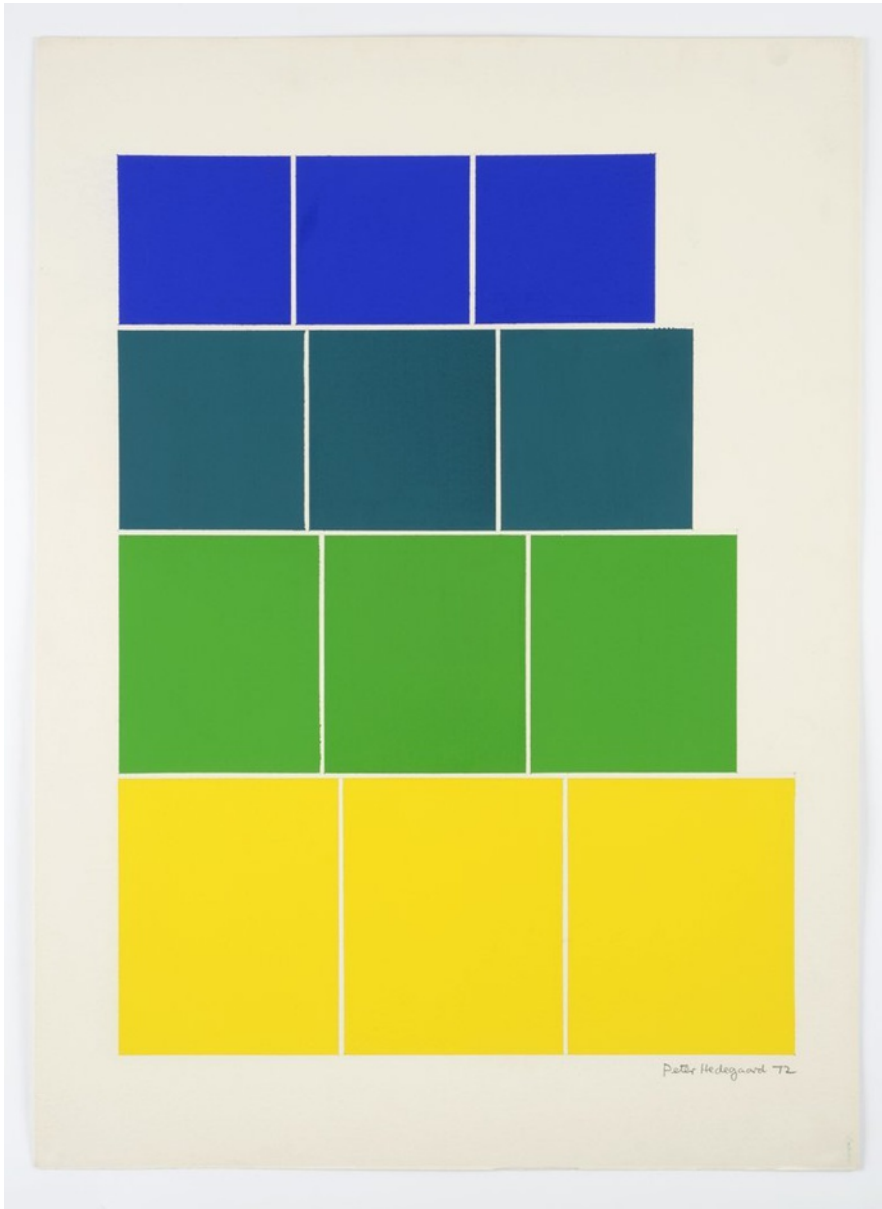

**Peter Hedegaard**

*Diagonal [yellow/green/blue]*, 1970

signed & dated

gouache on paper

76 x 56 cm

(PH-70-5375)

[View detail](#)

**Peter Hedegaard**

Gouache on paper

76 x 56 cm

29.92 x 22.05 inches

(ph-73-5474)

[View detail](#)

**Peter Hedegaard 1929-2008**

*Square sequence [blue / green / yellow]*, 1972

Gouache on paper

55 x 55 cm

21.65 x 21.65 inches

(ph-72-5402)

[View detail](#)

PETER HEDEGAARD  
*Perspective [green / blue / red], 1971*

Gouache on paper  
76 x 56 cm  
29.92 x 22.05 inches

(ph-71-5478)

PETER HEDEGAARD

*Graded steps [yellow / green / blue], 1972*

Gouache on paper  
76 x 56 cm  
29.92 x 22.05 inches

(ph-72-5477)

PETER HEDEGAARD

*Perspective [yellow / red / blue], 1970*

Gouache on paper  
76 x 56 cm  
29.92 x 22.05 inches