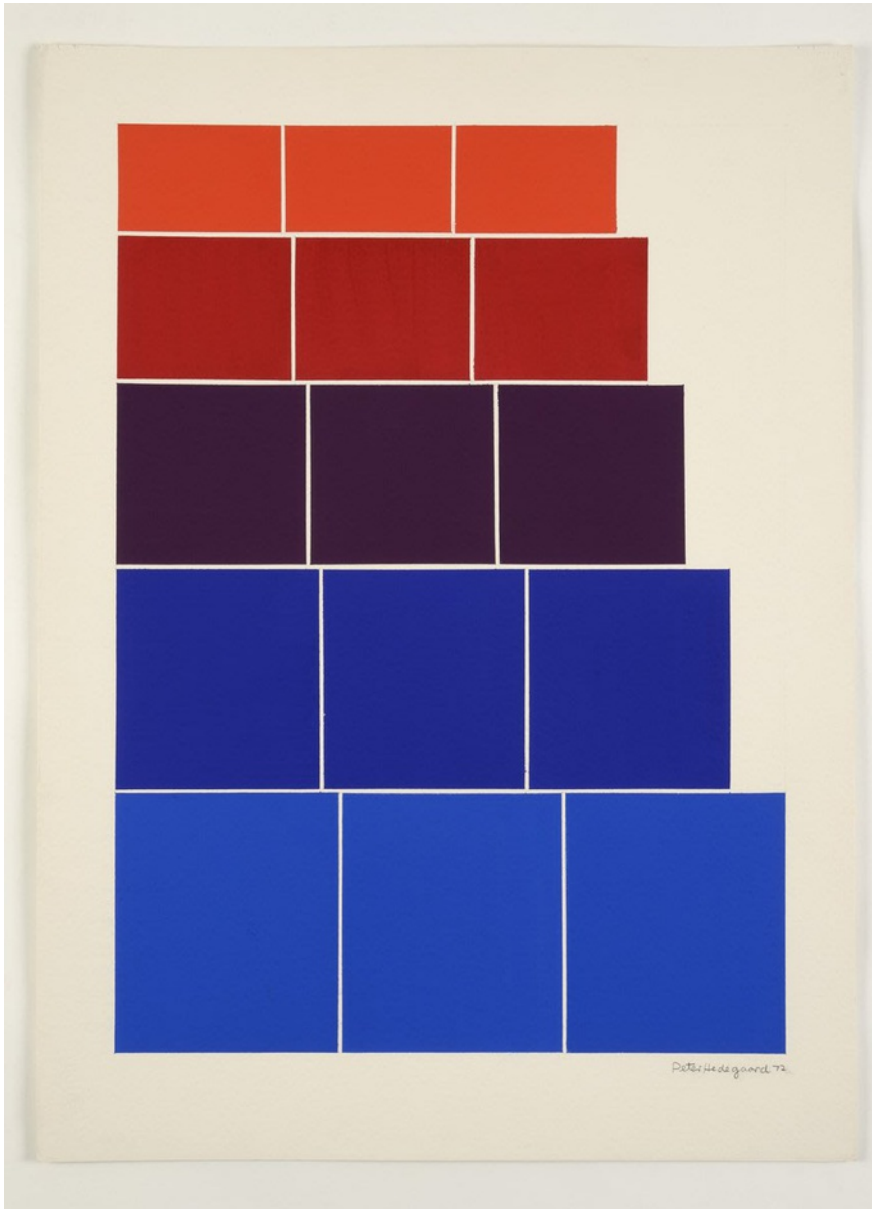

(ph-70-5476)

PETER HEDEGAARD  
*Colour sequence [yellow/orange], 1977*

signed & dated  
Gouache on paper  
56 x 76 cm  
22 1/8 x 29 7/8 in  
(ph-77-5475)

PETER HEDEGAARD  
*Graded steps [orange/red], 1973*

PETER HEDEGAARD

*Square sequence [blue / purple / red], 1972*

Gouache on paper  
56 x 76 cm  
22.05 x 29.92 inches

(ph-72-5472)

PETER HEDEGAARD  
*Graded steps [green]*, 1973

signed & dated  
Gouache on paper  
56 x 76 cm  
(ph-73-5359)

(ph-71-5365)

PETER HEDEGAARD

*Trapezium [blue/orange/red/purple], 1970*

signed & dated  
Gouache on paper  
76 x 56 cm  
(ph-70-5374)

PETER HEDEGAARD  
*Diagonal [yellow/green/blue], 1970*

signed & dated  
gouache on paper  
76 x 56 cm  
(PH-70-5375)

PETER HEDEGAARD

*Graded steps [blue / purple / red / orange], 1972*

Gouache on paper  
76 x 56 cm  
29.92 x 22.05 inches

(ph-72-5383)

PETER HEDEGAARD  
*Graded steps [red / orange], 1973*

Gouache on paper  
76 x 56 cm  
29.92 x 22.05 inches  
(ph-73-5474)