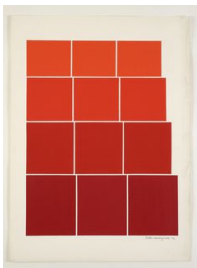

[View detail](#)

**Peter Hedegaard**

*Trapezium [blue/orange/red/purple]*, 1970

signed & dated

Gouache on paper

76 x 56 cm

(ph-70-5374)

[View detail](#)

**Peter Hedegaard**

*Diagonal [yellow/green/blue]*, 1970

signed & dated

gouache on paper

76 x 56 cm

(PH-70-5375)

[View detail](#)

**Peter Hedegaard**

*Graded steps [blue / purple / red / orange]*, 1972

Gouache on paper

76 x 56 cm

29.92 x 22.05 inches

(ph-72-5383)

[View detail](#)

**Peter Hedegaard 1929-2008**

*Graded steps [red / orange]*, 1973

Gouache on paper

76 x 56 cm

29.92 x 22.05 inches

(ph-73-5474)

[View detail](#)

**Peter Hedegaard 1929-2008**

*Square sequence [blue / green / yellow]*, 1972

Gouache on paper