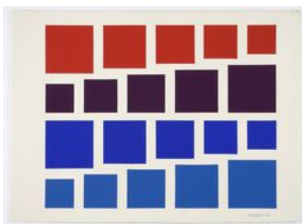

[View detail](#)

**Peter Hedegaard** 1929-2008

*Colour sequence [yellow/orange], 1977*

signed & dated

Gouache on paper

56 x 76 cm

22 1/8 x 29 7/8 in

(ph-77-5475)

[View detail](#)

**Peter Hedegaard**  
*Graded steps [orange/red], 1973*  
Gouache on paper  
56 x 76 cm  
22 1/8 x 29 7/8 in  
(ph-73-5385)

[View detail](#)

**Peter Hedegaard 1929-2008**  
*Square sequence [red/blue/green/purple], 1972*  
signed & dated  
Gouache on paper  
55 x 55 cm  
21 5/8 x 21 5/8 in  
(ph-72-5473)

[View detail](#)

**Peter Hedegaard**  
*Square sequence [blue / purple / red], 1972*  
Gouache on paper  
56 x 76 cm  
22.05 x 29.92 inches  
  
(ph-72-5472)

[View detail](#)

**Peter Hedegaard 1929-2008**  
*Graded steps [green], 1973*  
signed & dated  
Gouache on paper  
56 x 76 cm  
(ph-73-5359)