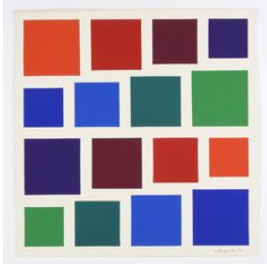

(ph-72-5477)

[View detail](#)

**Peter Hedegaard** 1929-2008

*Perspective [yellow / red / blue], 1970*

Gouache on paper

76 x 56 cm

29.92 x 22.05 inches

(ph-70-5476)

[View detail](#)

**Peter Hedegaard** 1929-2008

*Colour sequence [yellow/orange], 1977*

signed & dated

Gouache on paper

56 x 76 cm

22 1/8 x 29 7/8 in

(ph-77-5475)

[View detail](#)

**Peter Hedegaard**  
*Graded steps [orange/red], 1973*  
Gouache on paper  
56 x 76 cm  
22 1/8 x 29 7/8 in  
(ph-73-5385)

[View detail](#)

**Peter Hedegaard 1929-2008**  
*Square sequence [red/blue/green/purple], 1972*  
signed & dated  
Gouache on paper  
55 x 55 cm  
21 5/8 x 21 5/8 in  
(ph-72-5473)

[View detail](#)

**Peter Hedegaard**  
*Square sequence [blue / purple / red], 1972*  
Gouache on paper  
56 x 76 cm  
22.05 x 29.92 inches  
  
(ph-72-5472)

[View detail](#)

**Peter Hedegaard 1929-2008**  
*Graded steps [green], 1973*  
signed & dated  
Gouache on paper  
56 x 76 cm  
(ph-73-5359)