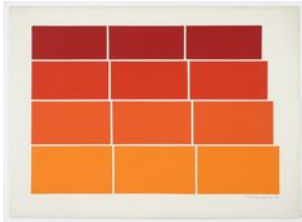

29.92 x 22.05 inches

(ph-71-5478)

[View detail](#)

**Peter Hedegaard** 1929-2008

*Graded steps [yellow / green / blue], 1972*

Gouache on paper

76 x 56 cm

29.92 x 22.05 inches

(ph-72-5477)

[View detail](#)

**Peter Hedegaard** 1929-2008

*Perspective [yellow / red / blue], 1970*

Gouache on paper

76 x 56 cm

29.92 x 22.05 inches

(ph-70-5476)

[View detail](#)

**Peter Hedegaard** 1929-2008

*Colour sequence [yellow/orange], 1977*

signed & dated

Gouache on paper

56 x 76 cm

22 1/8 x 29 7/8 in

(ph-77-5475)

[View detail](#)

**Peter Hedegaard**  
*Graded steps [orange/red], 1973*  
Gouache on paper  
56 x 76 cm  
22 1/8 x 29 7/8 in  
(ph-73-5385)

[View detail](#)

**Peter Hedegaard 1929-2008**  
*Square sequence [red/blue/green/purple], 1972*  
signed & dated  
Gouache on paper  
55 x 55 cm  
21 5/8 x 21 5/8 in  
(ph-72-5473)