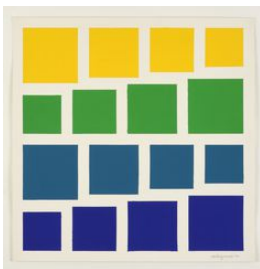

[View detail](#)

**Peter Hedegaard**

*Trapezium [blue/orange/red/purple]*, 1970

signed & dated

Gouache on paper

76 x 56 cm

(ph-70-5374)

[View detail](#)

**Peter Hedegaard**

*Diagonal [yellow/green/blue]*, 1970

signed & dated

gouache on paper

76 x 56 cm

(PH-70-5375)

[View detail](#)

**Peter Hedegaard**

*Graded steps [blue / purple / red / orange]*, 1972

Gouache on paper

76 x 56 cm

29.92 x 22.05 inches

(ph-72-5383)

[View detail](#)

**Peter Hedegaard 1929-2008**

*Graded steps [red / orange]*, 1973

Gouache on paper

76 x 56 cm

29.92 x 22.05 inches

(ph-73-5474)

[View detail](#)

**Peter Hedegaard 1929-2008**

*Square sequence [blue / green / yellow]*, 1972

Gouache on paper