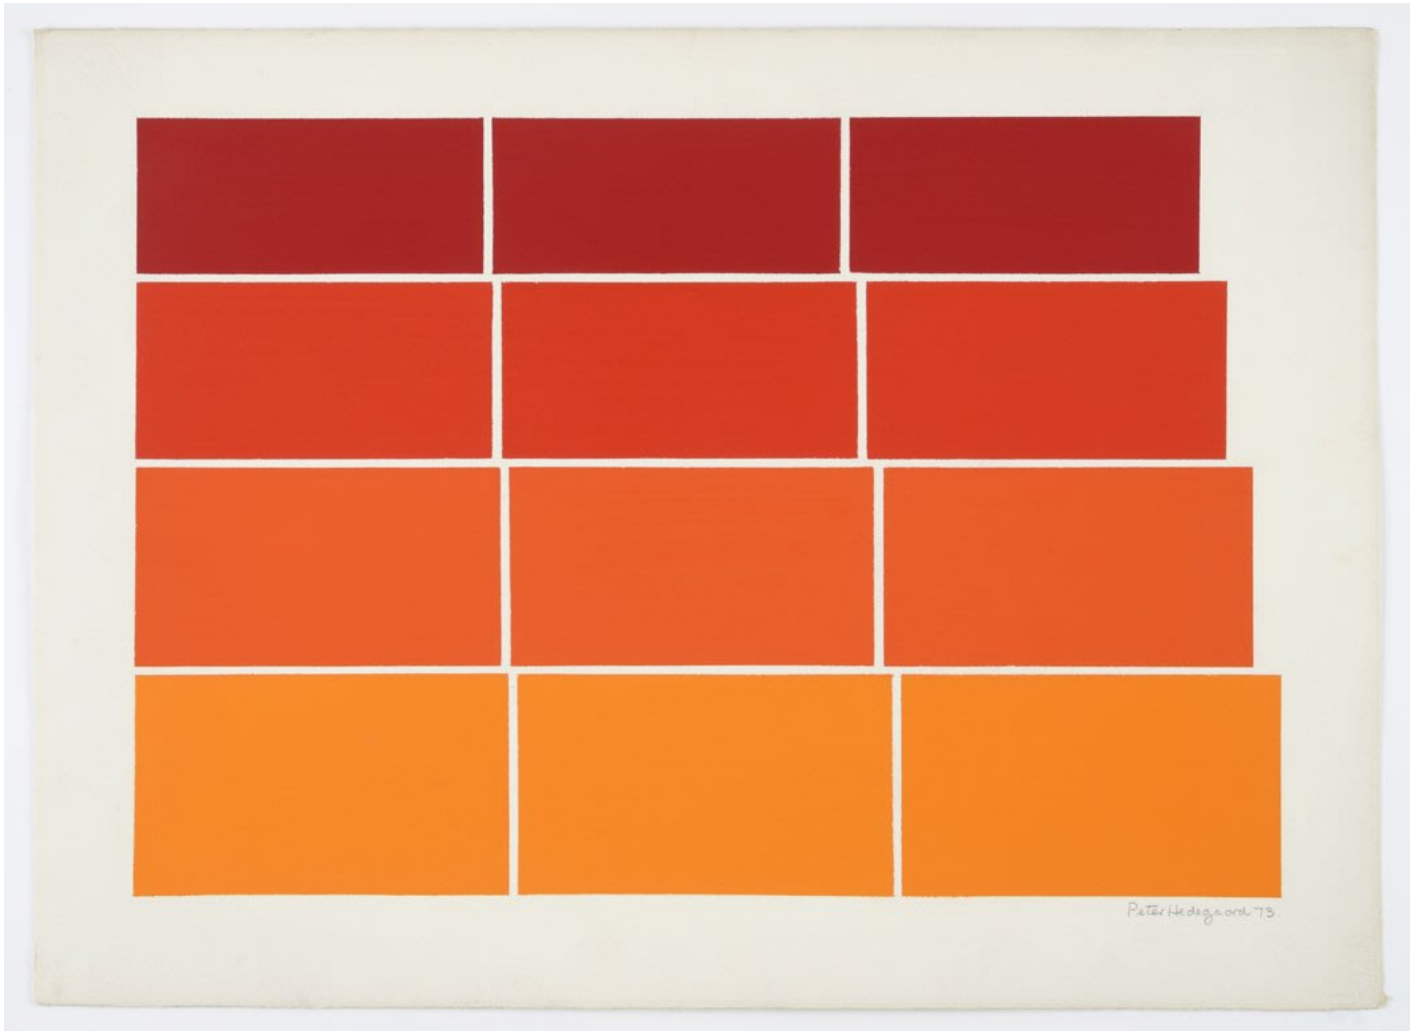

*Graded steps [yellow / green / blue], 1972*

Gouache on paper  
76 x 56 cm  
29.92 x 22.05 inches

(ph-72-5477)

PETER HEDEGAARD

*Perspective [yellow / red / blue], 1970*

Gouache on paper  
76 x 56 cm  
29.92 x 22.05 inches

(ph-70-5476)

PETER HEDEGAARD  
*Colour sequence [yellow/orange], 1977*

signed & dated  
Gouache on paper  
56 x 76 cm  
22 1/8 x 29 7/8 in  
(ph-77-5475)

PETER HEDEGAARD  
*Graded steps [orange/red], 1973*