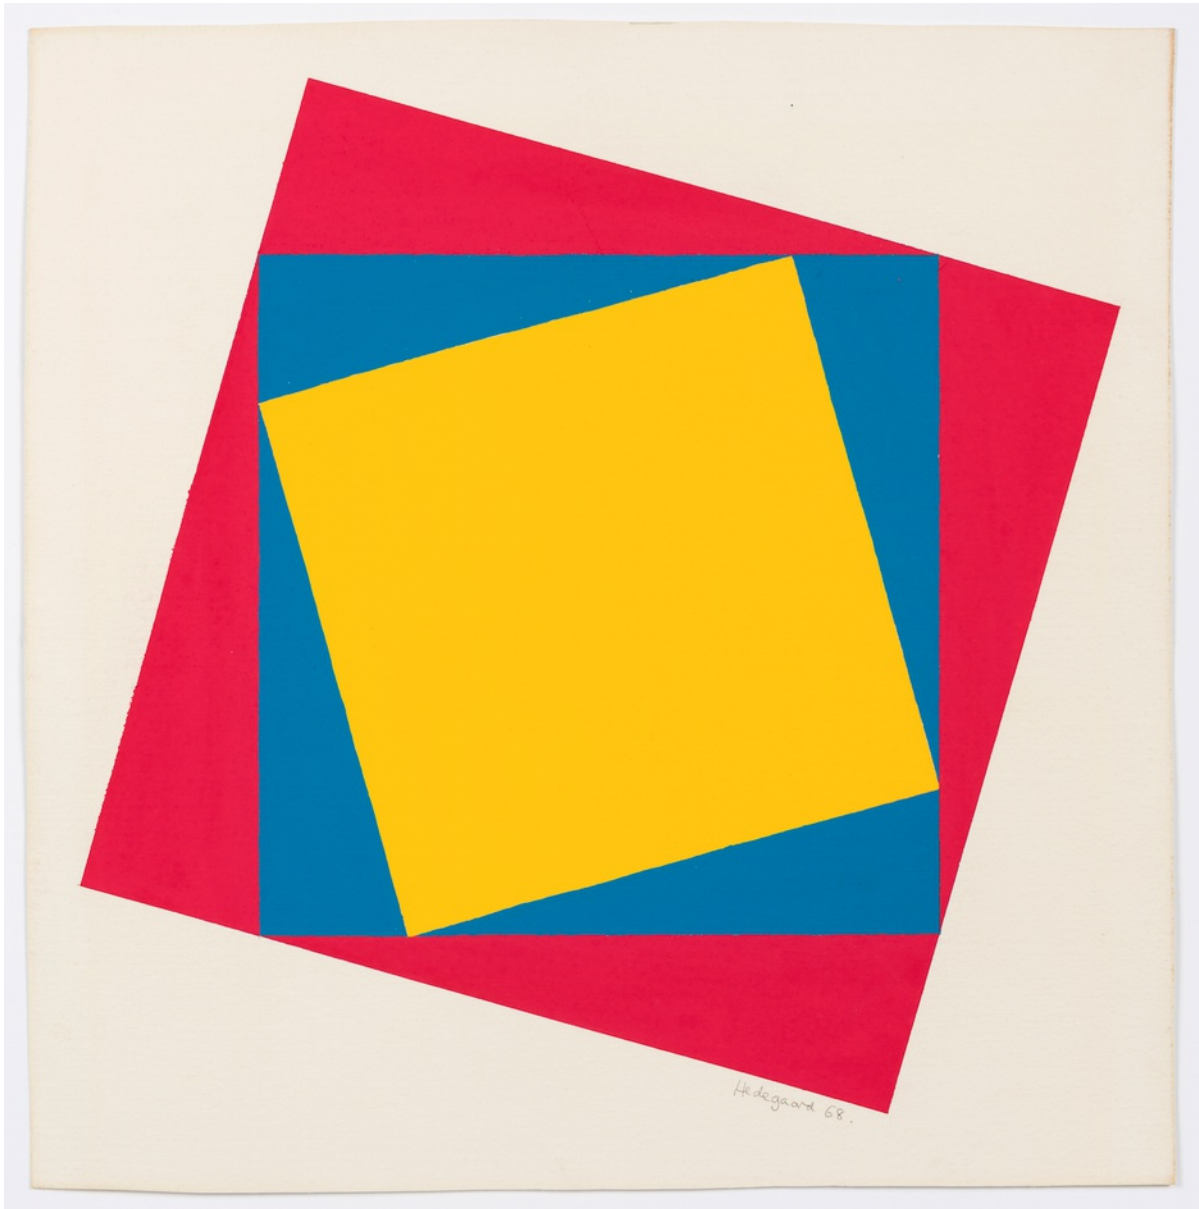

Gouache on Paper
56 x 56 cm
(ph-65-5408)

PETER HEDEGAARD
Circle with Waves (Orange and Blue), 1965

Gouache on Paper
56 x 56 cm
(ph-66-5433)

£ 2,500.00

PETER HEDEGAARD

Connected Circles (Brown/Red), 1966

Gouache on Paper

56 x 56 cm

(ph-66-5398)

£ 2,500.00

PETER HEDEGAARD
Tilted Square (Magenta/Blue/Yellow), 1968

Gouache on Paper
56 x 56 cm
(ph-68-6030)

PETER HEDEGAARD
Split Circles (Yellow/Blue/Green), 1967

Gouache on Paper
56 x 57 cm
(ph-67-5417)