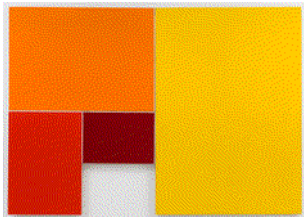

[View detail](#)

(ph-71-5849)

£ 25,000.00

Peter Hedegaard 1929-2008
Large Colour Sequence, 1972
Acrylic on canvas
203 x 203 cm

[View detail](#)

(ph-72-5850)

£ 30,000.00

Peter Hedegaard 1929-2008
Rectangles [green to grey], 1975
Acrylic on canvas
172 x 270 cm

[View detail](#)

(ph-75-5852)

£ 24,000.00

Peter Hedegaard 1929-2008
Red and Brown, 1973
Acrylic on canvas
196 x 295 cm

[View detail](#)

(ph-73-5853)

£ 35,000.00

Peter Hedegaard 1929-2008
Rectangles (green to blue), 1976
Acrylic on canvas
107 x 169 cm

[View detail](#)

(ph-76-5327)

£ 15,000.00

Peter Hedegaard 1929-2008
Colour Sequence [yellow/orange], 1975
Acrylic on Canvas
173 x 240 cm
(ph-75-6025)

[View detail](#)

£ 30,000.00

Peter Hedegaard 1929-2008
Blue & Red (two panels), 1975
Acrylic on canvas
163 x 241 cm
(ph-75-5854)