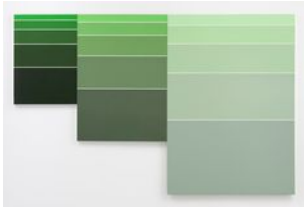

[View detail](#)

(ph-72-5848)

£ 6,500.00

Peter Hedegaard 1929-2008
Graded Steps [orange/red], 1972
Acrylic on canvas
208 x 165 cm

[View detail](#)

(ph-72-5851)

£ 25,000.00

Peter Hedegaard 1929-2008
Perspective 2, 1971
Acrylic on Canvas
223 x 175 cm

[View detail](#)

(ph-71-5849)

£ 25,000.00

Peter Hedegaard 1929-2008
Large Colour Sequence, 1972
Acrylic on canvas
203 x 203 cm

[View detail](#)

(ph-72-5850)

£ 30,000.00

Peter Hedegaard 1929-2008
Rectangles [green to grey], 1975
Acrylic on canvas
172 x 270 cm

[View detail](#)

(ph-75-5852)

£ 24,000.00

Peter Hedegaard 1929-2008
Red and Brown, 1973
Acrylic on canvas
196 x 295 cm

[View detail](#)

(ph-73-5853)

£ 35,000.00

Peter Hedegaard 1929-2008
Rectangles (green to blue), 1976
Acrylic on canvas
107 x 169 cm

[View detail](#)

(ph-76-5327)

£ 15,000.00

Peter Hedegaard 1929-2008
Colour Sequence [yellow/orange], 1975
Acrylic on Canvas
173 x 240 cm
(ph-75-6025)

[View detail](#)

£ 30,000.00

Peter Hedegaard 1929-2008
Blue & Red (two panels), 1975
Acrylic on canvas
163 x 241 cm
(ph-75-5854)