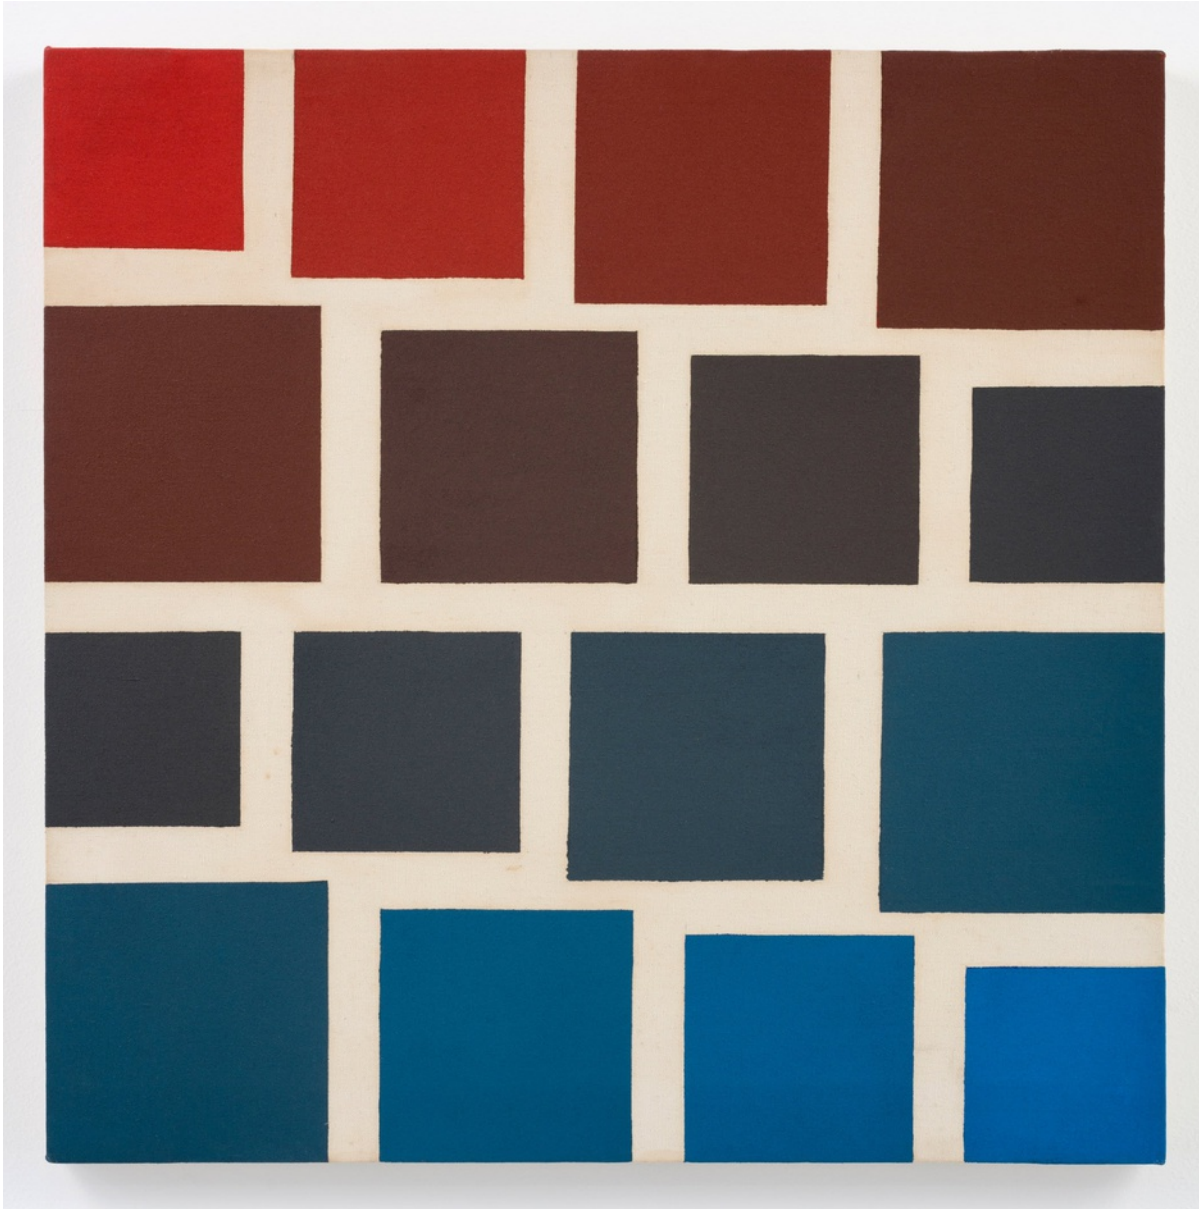

PETER HEDEGAARD
Colour Sequence [yellow/orange], 1975

Acrylic on Canvas
173 x 240 cm
(ph-75-6025)

£ 30,000.00

Image 1/3

Image 2/3

Image 3/3

PETER HEDEGAARD
Blue & Red (two panels), 1975

Acrylic on canvas
163 x 241 cm
(ph-75-5854)

£ 22,000.00

PETER HEDEGAARD
Colour Sequence 3, 1972

Acrylic on Canvas
61 x 61 cm

(ph-72-5479)

£ 6,500.00