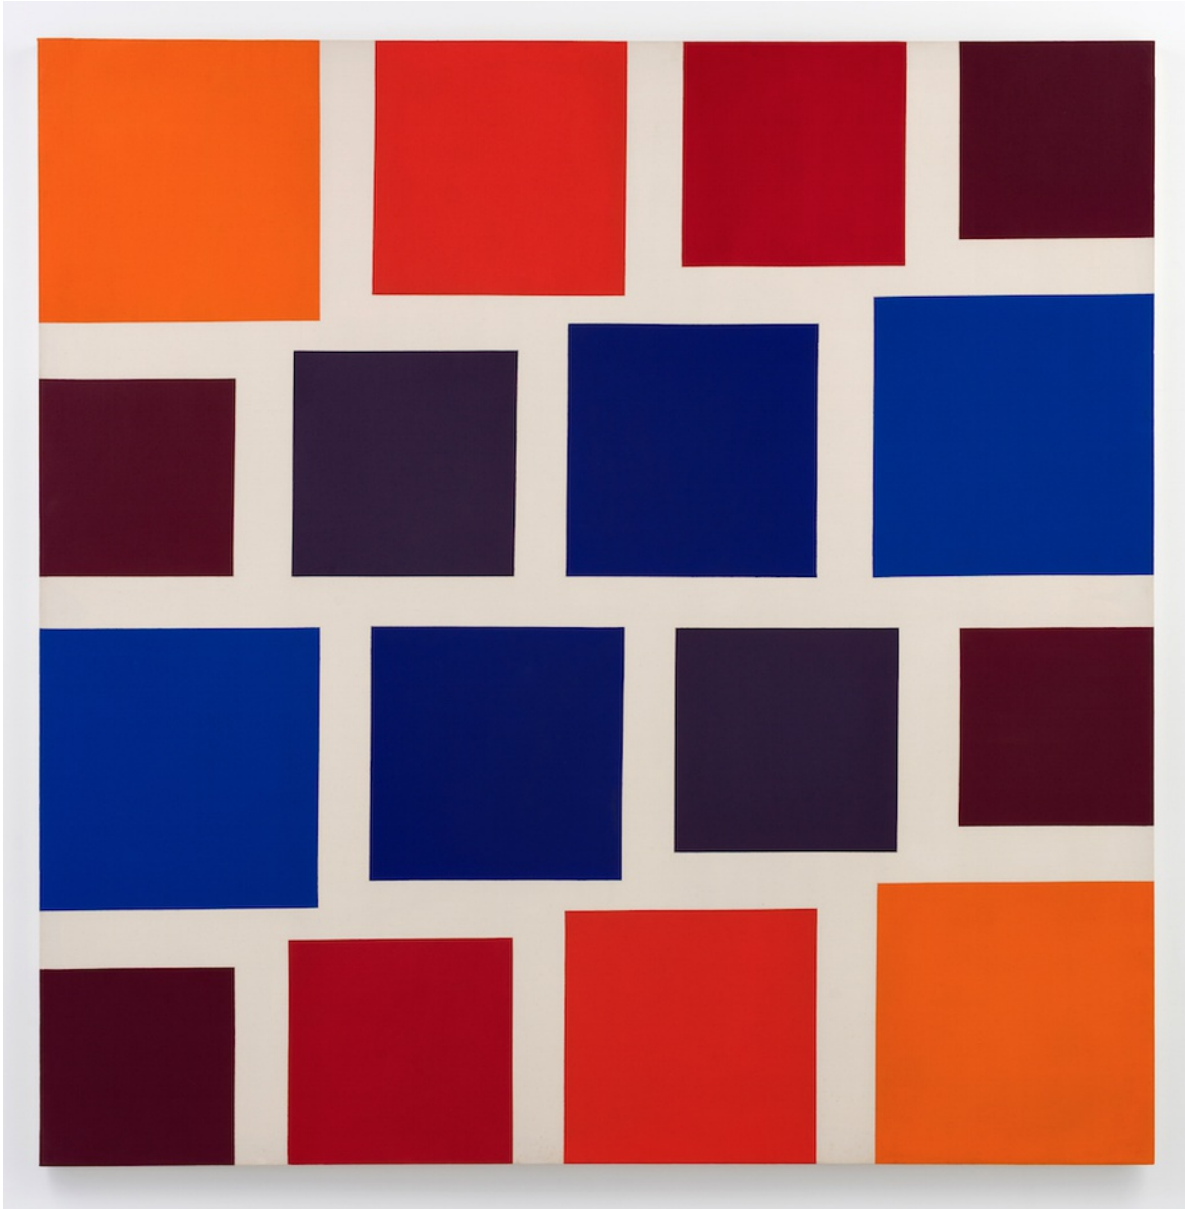

(ph-68-5391)

PETER HEDEGAARD
Trapezium [red/blue/green], 1969

Gouache on Paper
76 x 56 cm

(ph-69-5368)

PETER HEDEGAARD
Colour Sequence 2a, 1972

Acrylic on canvas
61 x 61 cm

(ph-72-5848)

£ 6,500.00

PETER HEDEGAARD
Graded Steps [orange/red], 1972

Acrylic on canvas
208 x 165 cm

(ph-72-5851)

£ 25,000.00

PETER HEDEGAARD
Perspective 2, 1971

Acrylic on Canvas
223 x 175 cm

(ph-71-5849)

£ 25,000.00

PETER HEDEGAARD
Large Colour Sequence, 1972

Acrylic on canvas
203 x 203 cm

(ph-72-5850)

£ 30,000.00

PETER HEDEGAARD
Rectangles [green to grey], 1975

Acrylic on canvas
172 x 270 cm

(ph-75-5852)

£ 24,000.00