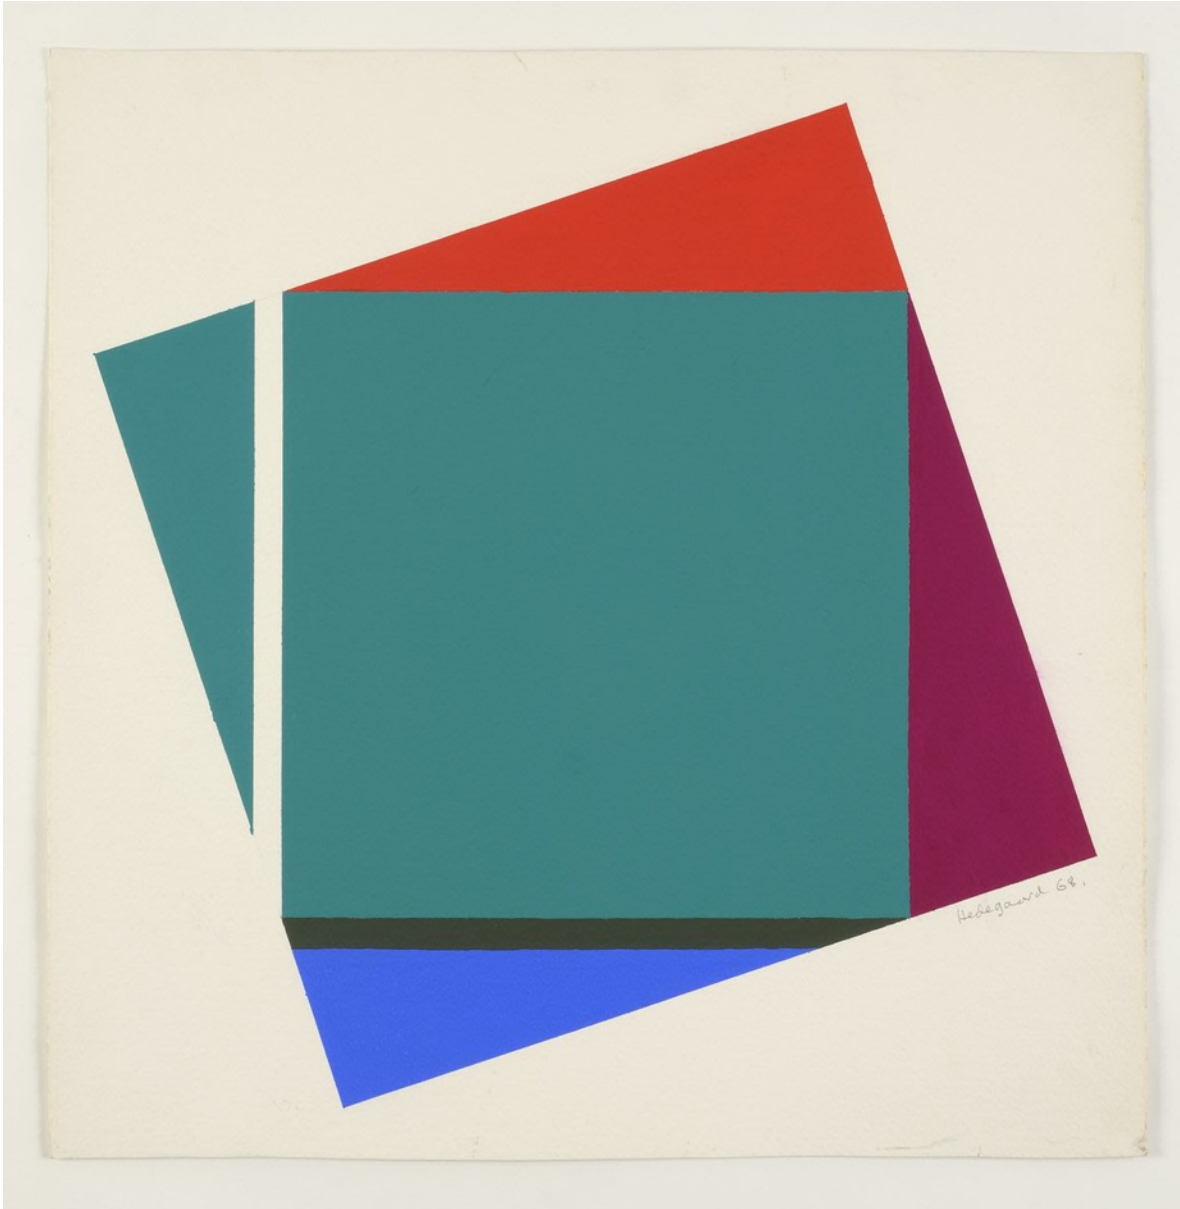

Gouache on Paper
56 x 56 cm
(ph-65-5408)

PETER HEDEGAARD
Circle with Waves (Orange and Blue), 1965

Gouache on Paper
56 x 56 cm
(ph-66-5433)

£ 2,500.00

PETER HEDEGAARD

Connected Circles (Brown/Red), 1966

Gouache on Paper

56 x 56 cm

(ph-66-5398)

£ 2,500.00

PETER HEDEGAARD
Tilted Square (Magenta/Blue/Yellow), 1968

Gouache on Paper
56 x 56 cm
(ph-68-6030)

PETER HEDEGAARD
Split Circles (Yellow/Blue/Green), 1967

Gouache on Paper
56 x 57 cm
(ph-67-5417)

£2800 framed + VAT

PETER HEDEGAARD
Tilted Square [turquoise], 1968

Gouache on Paper
56 x 56 cm

(ph-68-5424)

£ 2,500.00

PETER HEDEGAARD
Connected Squares [yellow/orange/red/blue], 1968

Gouache on Paper
56 x 56 cm