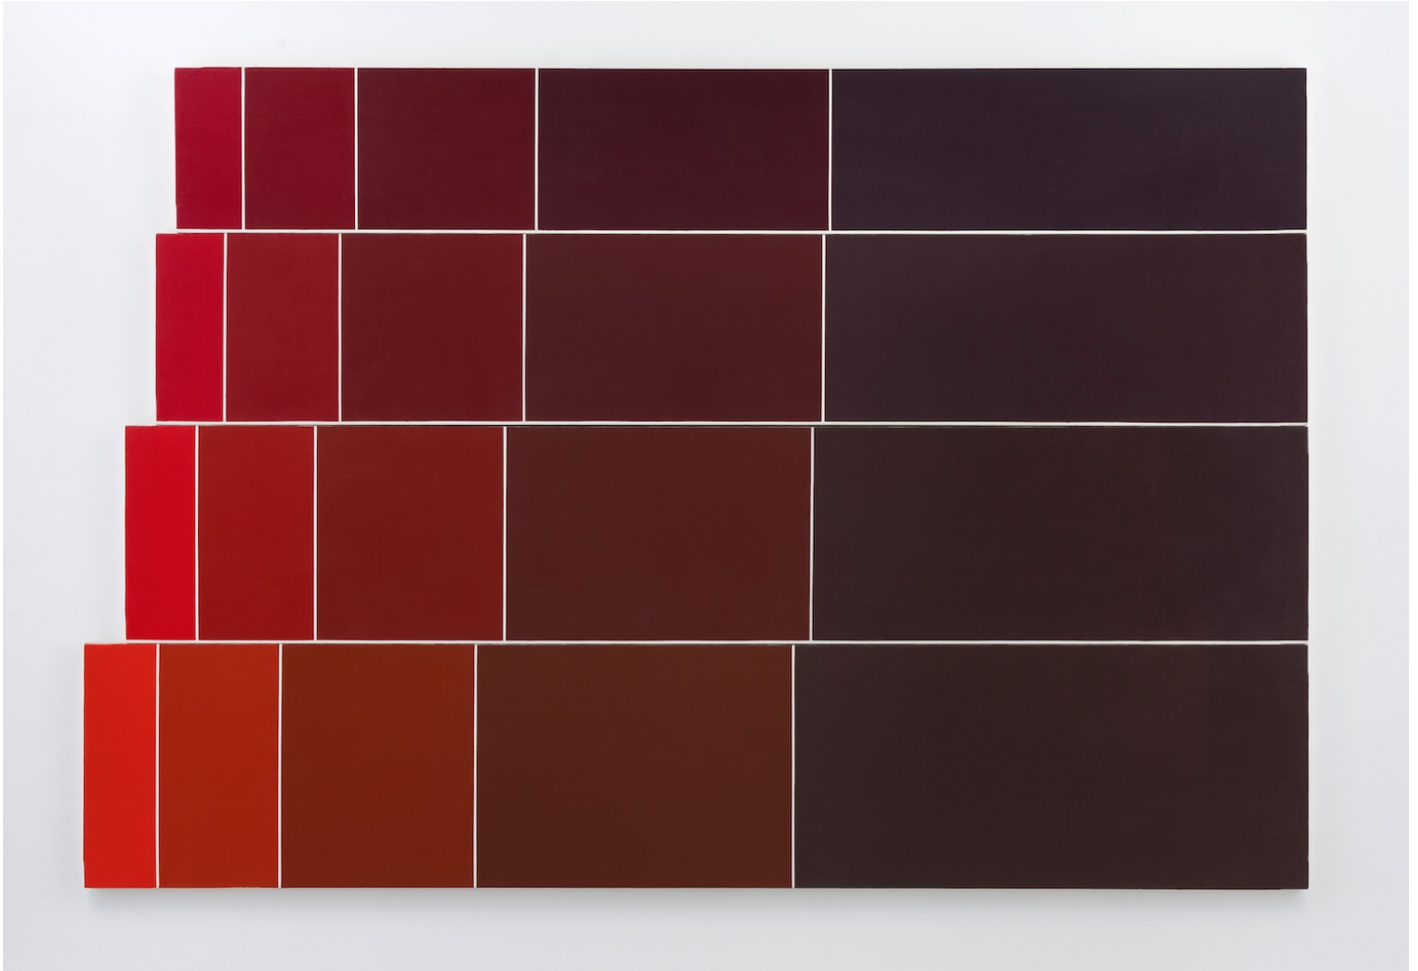

PETER HEDEGAARD
Graded Steps [orange/red], 1972

Acrylic on canvas
208 x 165 cm

(ph-72-5851)

£ 25,000.00

PETER HEDEGAARD
Perspective 2, 1971

Acrylic on Canvas
223 x 175 cm

(ph-71-5849)

£ 25,000.00

PETER HEDEGAARD
Large Colour Sequence, 1972

Acrylic on canvas
203 x 203 cm

(ph-72-5850)

£ 30,000.00

PETER HEDEGAARD
Rectangles [green to grey], 1975

Acrylic on canvas
172 x 270 cm

(ph-75-5852)

£ 24,000.00

PETER HEDEGAARD
Red and Brown, 1973

Acrylic on canvas
196 x 295 cm cm

(ph-73-5853)

£ 35,000.00

PETER HEDEGAARD
Rectangles (green to blue), 1976

Acrylic on canvas
107 x 169 cm

(ph-76-5327)

£ 15,000.00

PETER HEDEGAARD
Colour Sequence [yellow/orange], 1975

Acrylic on Canvas
173 x 240 cm
(ph-75-6025)

£ 30,000.00

Image 1/3

Image 2/3

Image 3/3

PETER HEDEGAARD
Blue & Red (two panels), 1975

Acrylic on canvas
163 x 241 cm
(ph-75-5854)