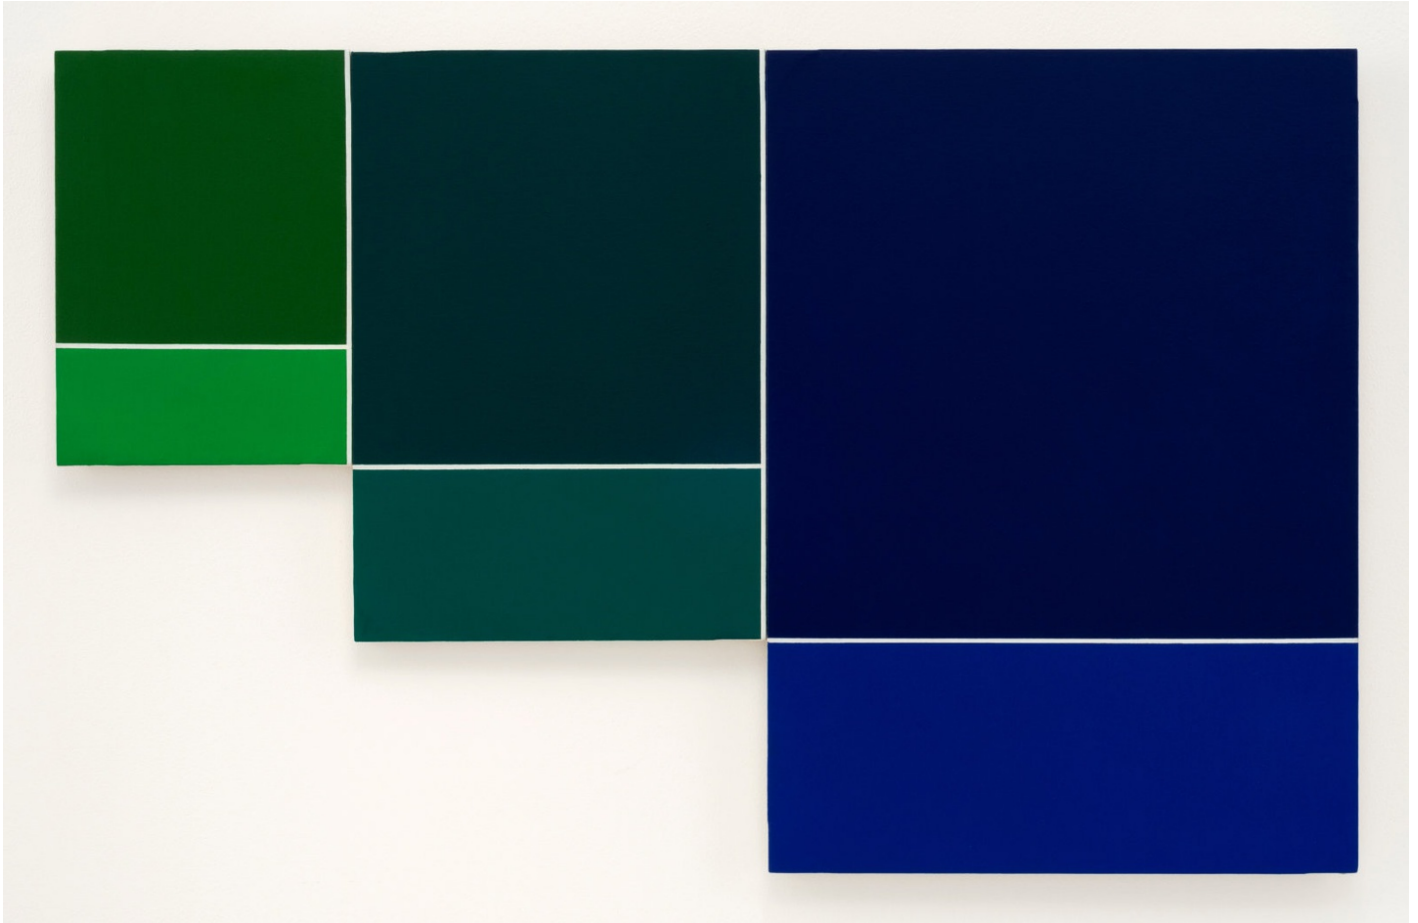

PETER HEDEGAARD
Graded Steps [orange/red], 1972

Acrylic on canvas
208 x 165 cm

(ph-72-5851)

£ 25,000.00

PETER HEDEGAARD
Perspective 2, 1971

Acrylic on Canvas
223 x 175 cm

(ph-71-5849)

£ 25,000.00

PETER HEDEGAARD
Large Colour Sequence, 1972

Acrylic on canvas
203 x 203 cm

(ph-72-5850)

£ 30,000.00

PETER HEDEGAARD
Rectangles [green to grey], 1975

Acrylic on canvas
172 x 270 cm

(ph-75-5852)

£ 24,000.00

PETER HEDEGAARD
Red and Brown, 1973

Acrylic on canvas
196 x 295 cm cm

(ph-73-5853)

£ 35,000.00

PETER HEDEGAARD
Rectangles (green to blue), 1976

Acrylic on canvas
107 x 169 cm

(ph-76-5327)

£ 15,000.00

PETER HEDEGAARD
Colour Sequence [yellow/orange], 1975

Acrylic on Canvas
173 x 240 cm
(ph-75-6025)

£ 30,000.00

Image 1/3

Image 2/3

Image 3/3

PETER HEDEGAARD
Blue & Red (two panels), 1975

Acrylic on canvas
163 x 241 cm
(ph-75-5854)