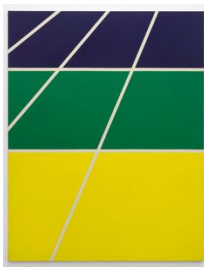

[View detail](#)

(ph-68-5391)

Peter Hedegaard 1929-2008
Trapezium [red/blue/green], 1969
Gouache on Paper
76 x 56 cm

[View detail](#)

(ph-69-5368)

Peter Hedegaard 1929-2008
Colour Sequence 2a, 1972
Acrylic on canvas
61 x 61 cm

[View detail](#)

(ph-72-5848)

£ 6,500.00

Peter Hedegaard 1929-2008
Graded Steps [orange/red], 1972
Acrylic on canvas
208 x 165 cm

[View detail](#)

(ph-72-5851)

£ 25,000.00

Peter Hedegaard 1929-2008
Perspective 2, 1971
Acrylic on Canvas
223 x 175 cm

[View detail](#)

(ph-71-5849)

£ 25,000.00

Peter Hedegaard 1929-2008
Large Colour Sequence, 1972
Acrylic on canvas
203 x 203 cm

[View detail](#)

(ph-72-5850)

£ 30,000.00

Peter Hedegaard 1929-2008
Rectangles [green to grey], 1975
Acrylic on canvas
172 x 270 cm