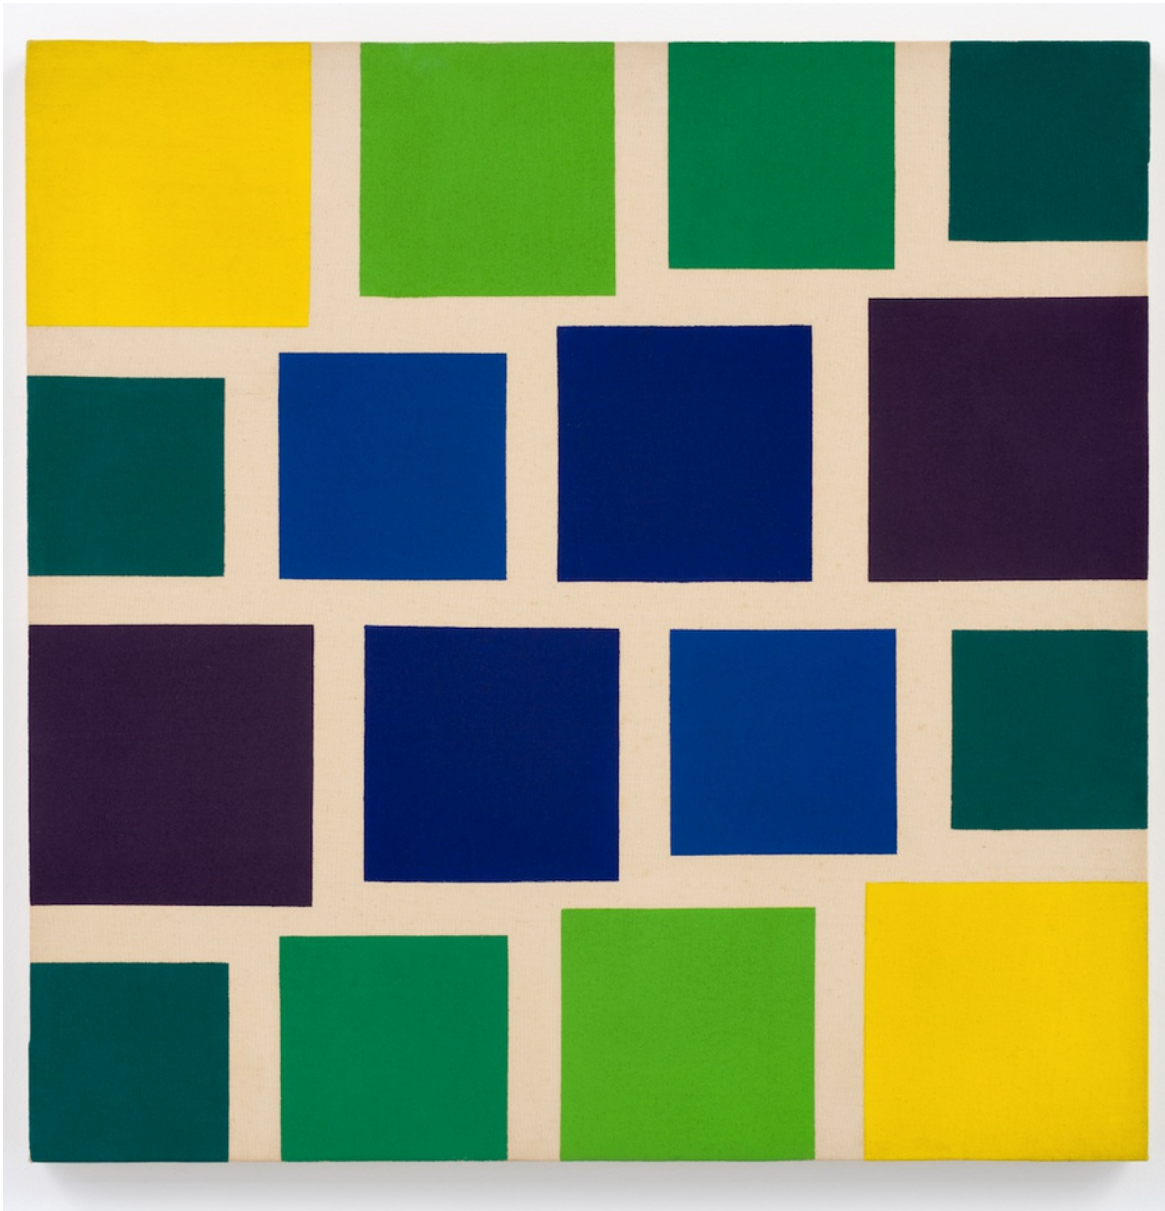

(ph-68-5391)

PETER HEDEGAARD
Trapezium [red/blue/green], 1969

Gouache on Paper
76 x 56 cm

(ph-69-5368)

PETER HEDEGAARD
Colour Sequence 2a, 1972

Acrylic on canvas
61 x 61 cm

(ph-72-5848)

£ 6,500.00

PETER HEDEGAARD
Graded Steps [orange/red], 1972

Acrylic on canvas
208 x 165 cm

(ph-72-5851)

£ 25,000.00

PETER HEDEGAARD
Perspective 2, 1971

Acrylic on Canvas
223 x 175 cm

(ph-71-5849)

£ 25,000.00