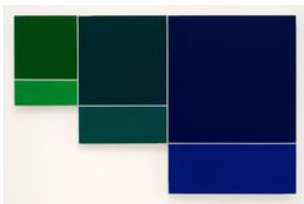

[View detail](#)

(ph-71-5849)

£ 25,000.00

Peter Hedegaard 1929-2008
Large Colour Sequence, 1972
Acrylic on canvas
203 x 203 cm

[View detail](#)

(ph-72-5850)

£ 30,000.00

Peter Hedegaard 1929-2008
Rectangles [green to grey], 1975
Acrylic on canvas
172 x 270 cm

[View detail](#)

(ph-75-5852)

£ 24,000.00

Peter Hedegaard 1929-2008
Red and Brown, 1973
Acrylic on canvas
196 x 295 cm

[View detail](#)

(ph-73-5853)

£ 35,000.00

Peter Hedegaard 1929-2008
Rectangles (green to blue), 1976
Acrylic on canvas
107 x 169 cm

[View detail](#)

(ph-76-5327)

£ 15,000.00

Peter Hedegaard 1929-2008
Colour Sequence [yellow/orange], 1975
Acrylic on Canvas
173 x 240 cm
(ph-75-6025)

[View detail](#)

£ 30,000.00

Peter Hedegaard 1929-2008
Blue & Red (two panels), 1975
Acrylic on canvas
163 x 241 cm
(ph-75-5854)