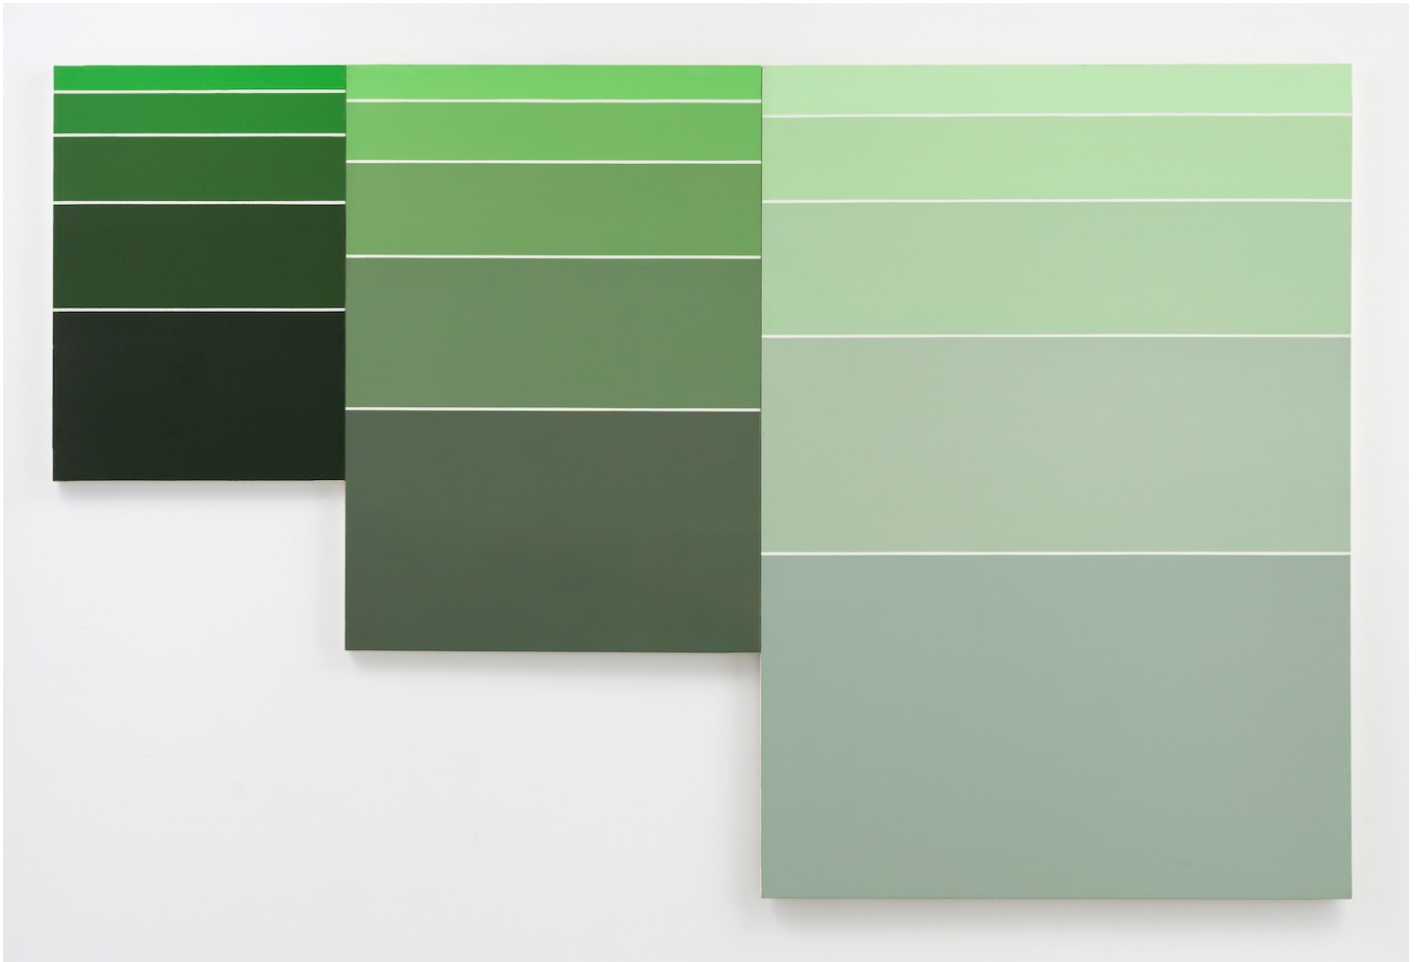

PETER HEDEGAARD
Graded Steps [orange/red], 1972

Acrylic on canvas
208 x 165 cm

(ph-72-5851)

£ 25,000.00

PETER HEDEGAARD
Perspective 2, 1971

Acrylic on Canvas
223 x 175 cm

(ph-71-5849)

£ 25,000.00

PETER HEDEGAARD
Large Colour Sequence, 1972

Acrylic on canvas
203 x 203 cm

(ph-72-5850)

£ 30,000.00

PETER HEDEGAARD
Rectangles [green to grey], 1975

Acrylic on canvas
172 x 270 cm

(ph-75-5852)

£ 24,000.00

PETER HEDEGAARD
Red and Brown, 1973

Acrylic on canvas
196 x 295 cm cm

(ph-73-5853)

£ 35,000.00

PETER HEDEGAARD
Rectangles (green to blue), 1976

Acrylic on canvas
107 x 169 cm

(ph-76-5327)

£ 15,000.00

PETER HEDEGAARD
Colour Sequence [yellow/orange], 1975

Acrylic on Canvas
173 x 240 cm
(ph-75-6025)

£ 30,000.00

Image 1/3

Image 2/3

Image 3/3

PETER HEDEGAARD
Blue & Red (two panels), 1975

Acrylic on canvas
163 x 241 cm
(ph-75-5854)