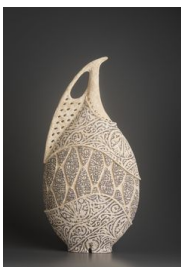

Avital Sheffer

Arista V, 2018

hand-built, glazed and stencilled earthenware

52 x 26 x 15 cm

20 1/2 x 10 1/4 x 5 7/8 in

(AVS020)

[View detail](#)