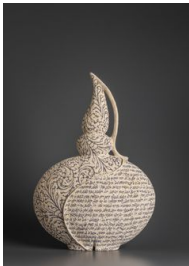

REBECCA HOSSACK ART GALLERY

AVITAL SHEFFER: TERRA PROFUNDA

For full details and larger images, please see the end of this document.

Avital Sheffer

Filia I, 2018

hand-built, glazed and stencilled earthenware

49 x 22 x 15 cm

(AVS022)

[View detail](#)

Avital Sheffer

Redoma X, 2019

hand-built, glazed and stencilled earthenware

43 x 30 x 13 cm

16 7/8 x 11 3/4 x 5 1/8 in