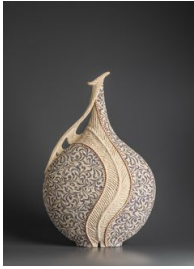

[View detail](#)

Avital Sheffer

La Mela III, 2019

hand-built, glazed and stencilled earthenware

38 x 33 x 16 cm

15 x 13 x 6 1/4 in

(AVS027)

[View detail](#)