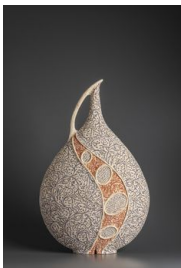

Avital Sheffer

Filia IV, 2019

hand-built, glazed and stencilled earthenware

59 x 37 x 18 cm

23 1/4 x 14 5/8 x 7 1/8 in

(AVS023)

[View detail](#)