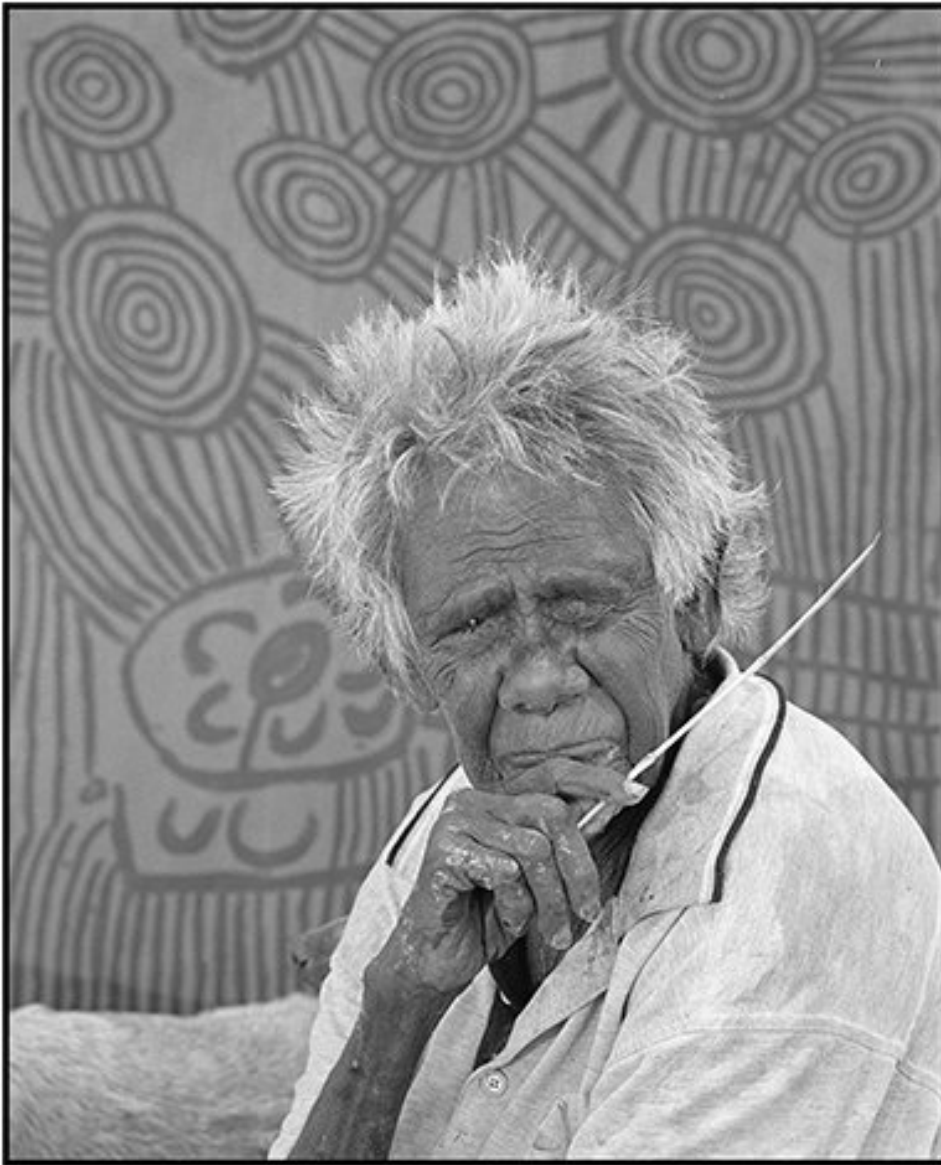

35 x 28 cm (image)

50 x 40 cm (sheet)

58 x 49 cm (framed)

(GW16)

GREG WEIGHT

Nancy Nungurrayi (ca. 1935-), 2011

Unique edition framed vintage print (permanent pigment on cotton rag paper). Signed and sealed with the artist's stamp.