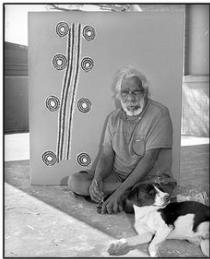

Greg Weight

Paddy Tjapaltjari Sims (ca. 1916-2010), 2011

Unique edition framed vintage print (permanent pigment on cotton rag paper). Signed and sealed with the artist's stamp.

35 x 28 cm (image)

50 x 40 cm (sheet)

58 x 49 cm (framed)

(GW19)

[View detail](#)