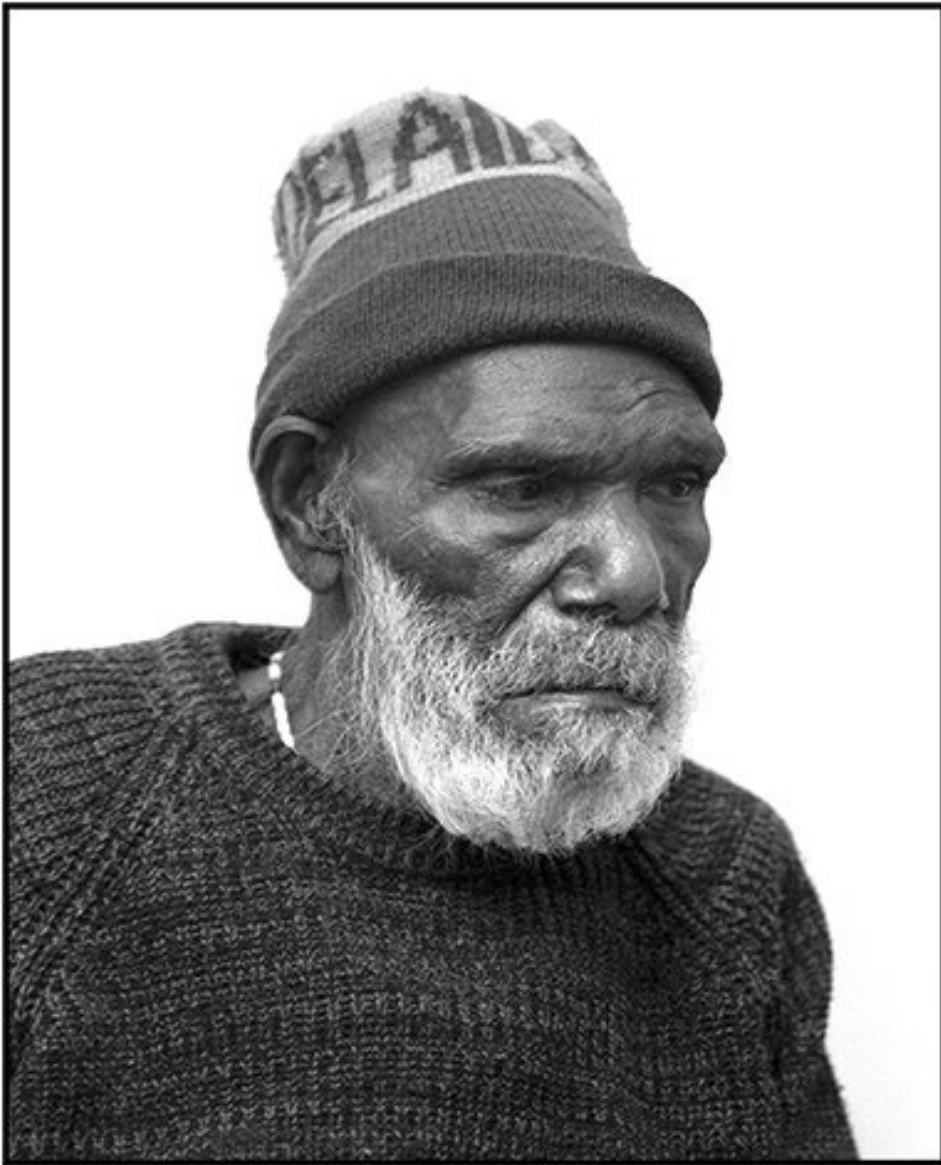

35 x 28 cm (image)

50 x 40 cm (sheet)

58 x 49 cm (framed)

(GW07)

GREG WEIGHT

Johnny Jungut Tjupurrula, 2011

Unique edition framed vintage print (permanent pigment on cotton rag paper). Signed and sealed with the artist's stamp.