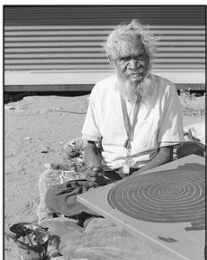

Greg Weight

Charlie Wallabi Tjungurrayi (ca. 1937-2009), 2011

Unique edition framed vintage print (permanent pigment on cotton rag paper). Signed and sealed with the artist's stamp.

35 x 28 cm (image)

50 x 40 cm (sheet)

58 x 49 cm (framed)

(GW04)

[View detail](#)