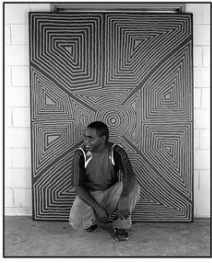

Greg Weight

Justin Tjungurrayi Corby (1982-), 2011

Unique edition framed vintage print (permanent pigment on cotton rag paper). Signed and sealed with the artist's stamp.

35 x 28 cm (image)

50 x 40 cm (sheet)

58 x 49 cm (framed)

(GW11)

[View detail](#)