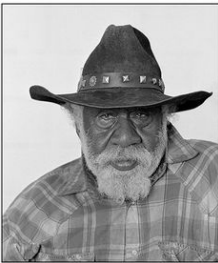

Greg Weight

Long Jack Phillipus Tjakamarra (ca. 1932-), 2011

Unique edition framed vintage print (permanent pigment on cotton rag paper). Signed and sealed with the artist's stamp.

35 x 28 cm (image)

50 x 40 cm (sheet)

58 x 49 cm (framed)

(GW13)

[View detail](#)