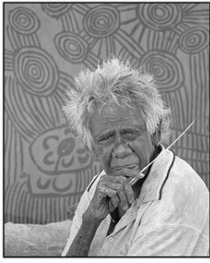

Greg Weight

Nancy Nungurrayi (ca. 1935-), 2011

Unique edition framed vintage print (permanent pigment on cotton rag paper). Signed and sealed with the artist's stamp.

35 x 28 cm (image)

50 x 40 cm (sheet)

58 x 49 cm (framed)

(GW17)

[View detail](#)