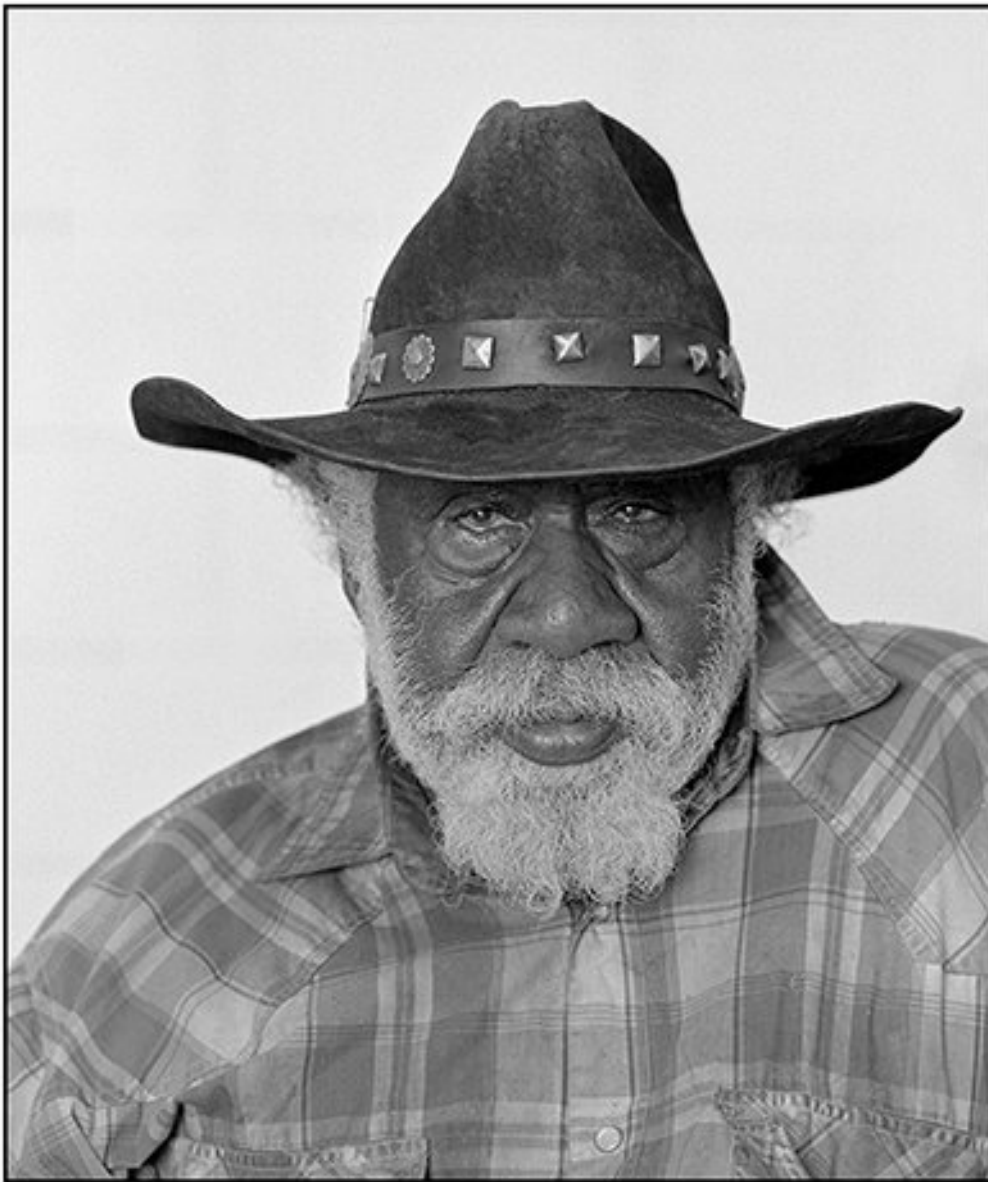

35 x 28 cm (image)

50 x 40 cm (sheet)

58 x 49 cm (framed)

(GW12)

GREG WEIGHT

Long Jack Phillipus Tjakamarra (ca. 1932-), 2011

Unique edition framed vintage print (permanent pigment on cotton rag paper). Signed and sealed with the artist's stamp.