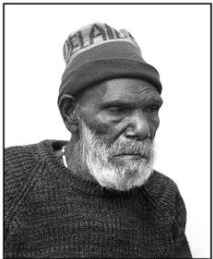

Greg Weight

Johnny Jungut Tjupurrula, 2011

Unique edition framed vintage print (permanent pigment on cotton rag paper). Signed and sealed with the artist's stamp.

35 x 28 cm (image)

50 x 40 cm (sheet)

58 x 49 cm (framed)

(GW08)

[View detail](#)