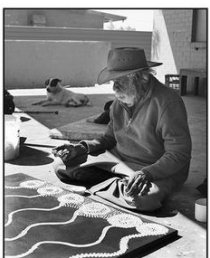

Greg Weight

Shorty Jangala Robertson (ca. 1930-2014), 2011

Unique edition framed vintage print (permanent pigment on cotton rag paper). Signed and sealed with the artist's stamp.

35 x 28 cm (image)

50 x 40 cm (sheet)

58 x 49 cm (framed)

(GW22)

[View detail](#)