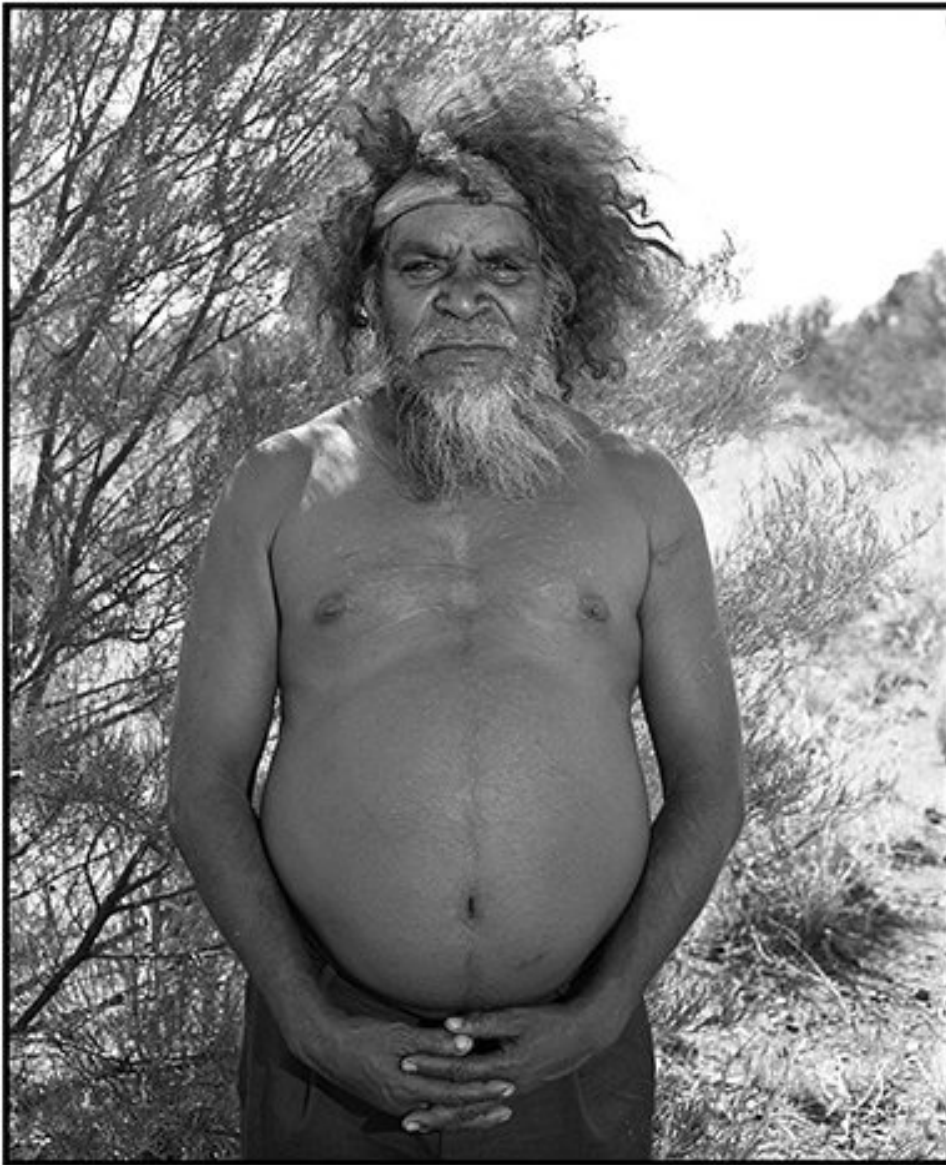

35 x 28 cm (image)

50 x 40 cm (sheet)

58 x 49 cm (framed)

(GW25)

GREG WEIGHT

Warlimpirrnga Tjapaltjarri (ca. 1950-), 2011

Unique edition framed vintage print (permanent pigment on cotton rag paper). Signed and sealed with the artist's stamp.