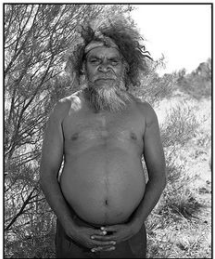

Greg Weight

Warlimpirrnga Tjapaltjarri (ca. 1950-), 2011

Unique edition framed vintage print (permanent pigment on cotton rag paper). Signed and sealed with the artist's stamp.

35 x 28 cm (image)

50 x 40 cm (sheet)

58 x 49 cm (framed)

(GW26)

[View detail](#)