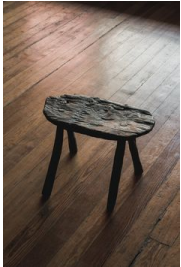

EWE Studio

Memoria Stool #7, 2020

Sand Casted Bronze

44 x 33 x 34 cm / 17.32 x 12.99 x 13.38 in

Edition of 10 plus 1 artist's proof

[View detail](#)