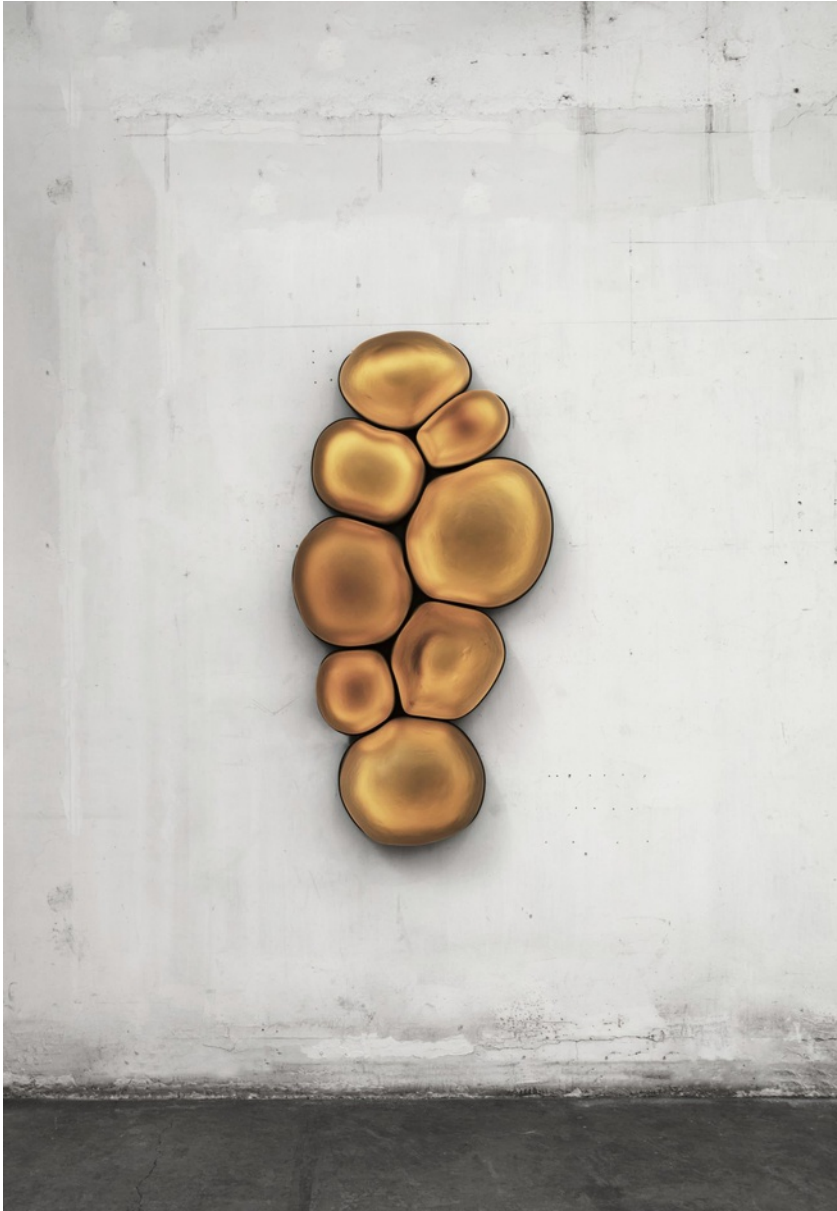

Memoria de la Memoria Stool 5, 2022

Bronze

39 x 39 x 26 cm / 15.3 x 15.3 x 10.2 in

20 kg

Edition of 10 plus 2 AP

(ES050)

[View detail](#)

EWE STUDIO

Magma Medium Lighting Fixture, 2018

Hand Blown Glass, Steel, Brass Plate, LED Lights

136 x 70 x 40 cm / 53.5 x 27.5 x 15.7 in

Edition of 7

(ES003)

Image 1/3

Image 2/3

Image 3/3