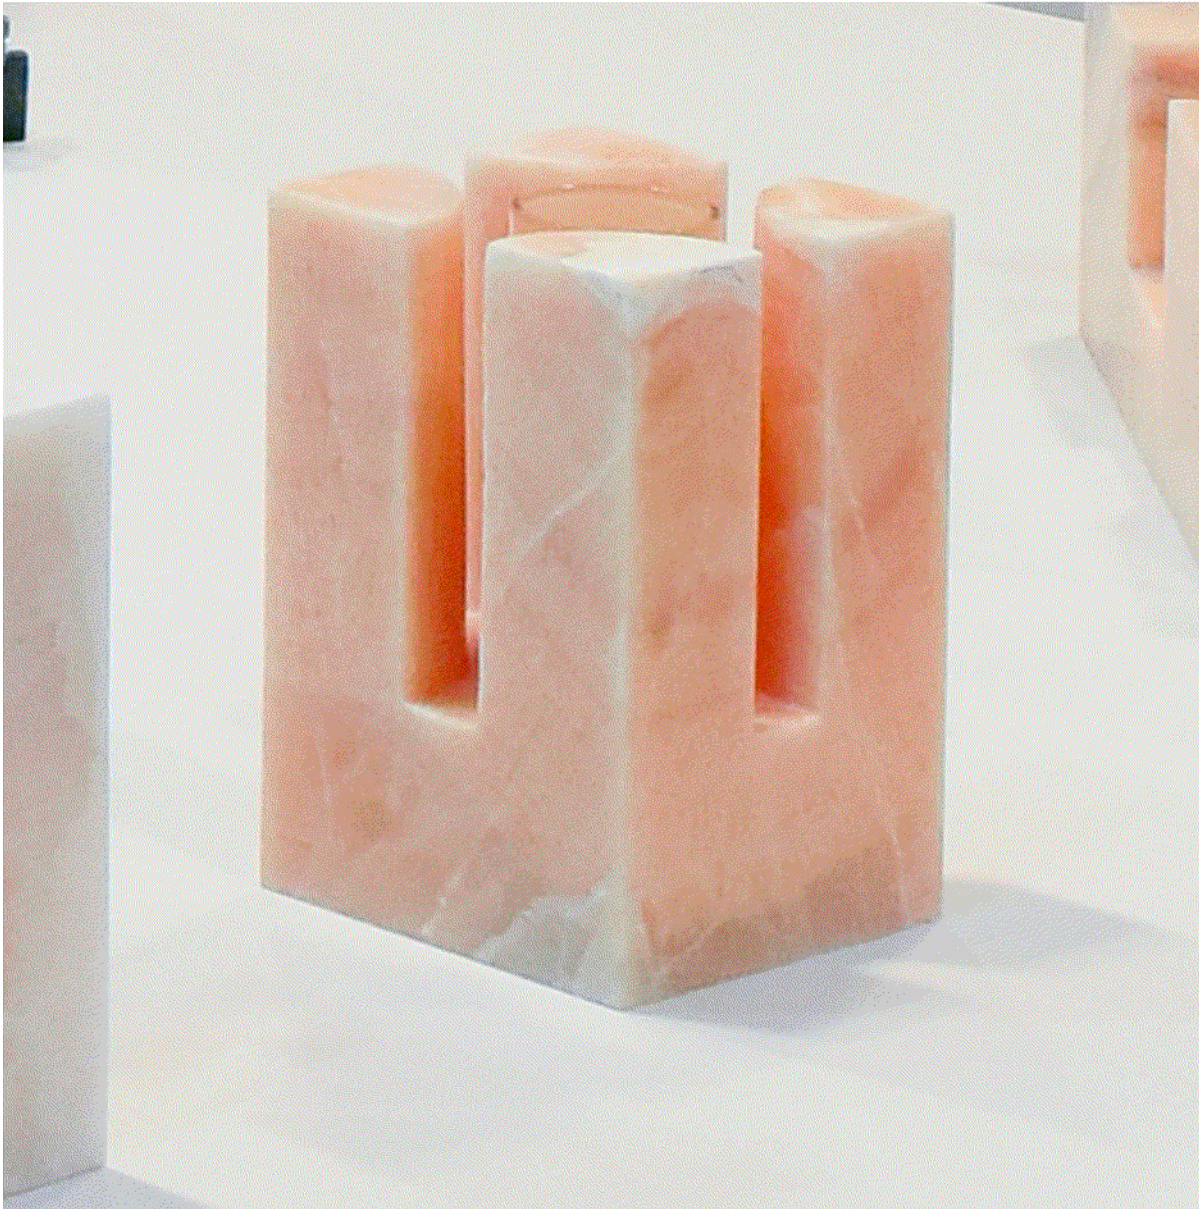

Image 1/5

Image 2/5

Image 3/5

Image 4/5

Image 5/5

VISSIO
Apricot Dream Tall, 2019

Blown glass in apricot, Apricot onyx

30 x 20 x 20 cm