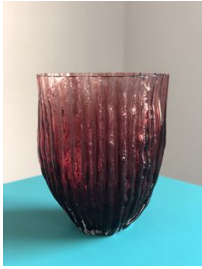

Vissio

Burnout 5, 2019
Hand blown glass
26 x 25 x 23 cm
10.2 x 9.8 x 9 in
Edition of 5 plus 2 artist's proofs

[View detail](#)