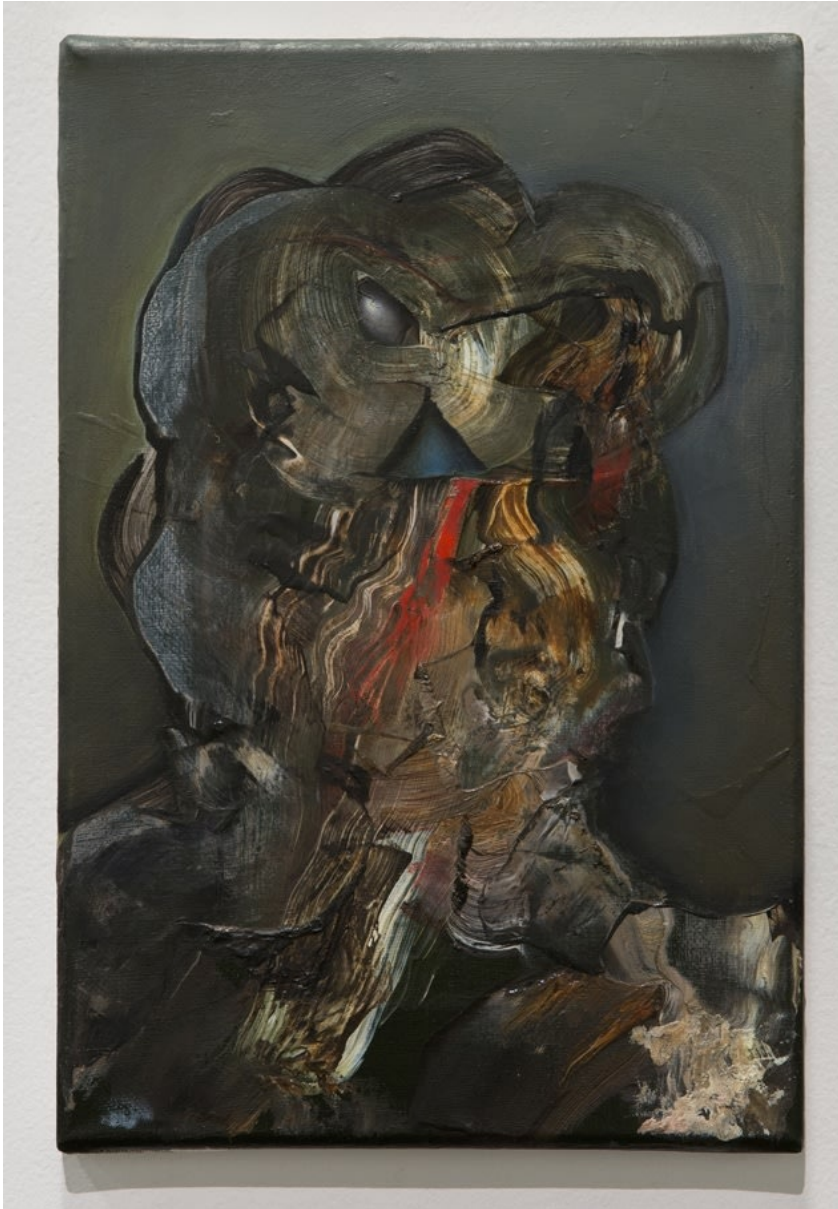

[View detail](#)

ROSS CHISHOLM  
*Inventory Cluster, Paintings from 2005 - 2015, 2018*

(IBID-CHISR-00481)

ROSS CHISHOLM  
*Inventory Cluster, Paintings from 2005 - 2015, 2018*

Installation view, Ibid Gallery Los Angeles  
(IBID-CHISR-00482)

(IBID-CHISR-00483)

ROSS CHISHOLM  
*The Rat in the Wall*, 2013

oil on canvas  
30 x 30 cm  
11 3/4 x 11 3/4 in  
(IBID-CHISR-00383)

ROSS CHISHOLM  
*Landscape of a fiction*, 2015

oil on canvas  
25 x 20 cm  
9 7/8 x 7 7/8 in  
(IBID-CHISR-00427)

ROSS CHISHOLM  
*Duke*, 2014

oil on canvas  
33 x 25.5 cm  
13 x 10 1/8 in  
(IBID-CHISR-00392)

ROSS CHISHOLM  
*Debonnair*, 2013

oil on canvas  
30 x 20 cm  
11 3/4 x 7 7/8 in  
(IBID-CHISR-00381)

ROSS CHISHOLM  
*Redcoat*, 2013

oil on canvas  
30 x 20 cm  
11 3/4 x 7 7/8 in  
(IBID-CHISR-00384)

ROSS CHISHOLM

*We Left into the Dusk, Across the Field*, 2007

oil on linen

22 x 16.5 cm

8 5/8 x 6 1/2 in

(IBID-CHISR-00096)

ROSS CHISHOLM  
*Crisis*, 2011