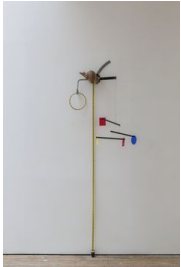

[View detail](#)

Rodrigo Matheus

Dream Catcher, 2017

Skateboard, hat, glass dome, artificial fruit

58.4 x 58.4 x 22.9 cm

23 x 23 x 9 in

(IBID-MATHR-00087)

[View detail](#)