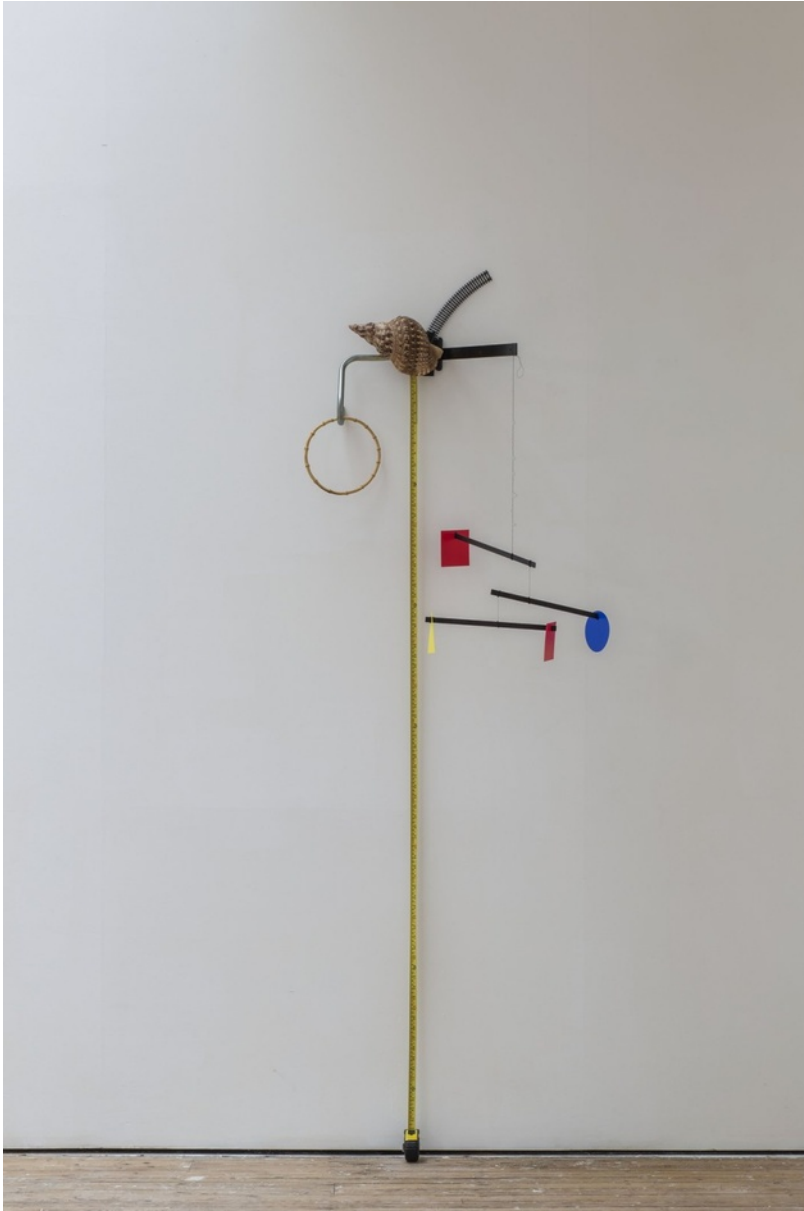

RODRIGO MATHEUS
In between, 2015

brackets, shell, mobile, tape measure, toy train track, bamboo
224 x 63 x 74 cm
88 1/4 x 24 3/4 x 29 1/8 in
(IBID-MATHR-00024)