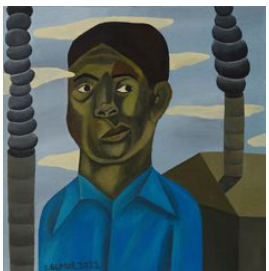

Salah Elmur
Turbine Smoke, 2022
Acrylic on Canvas
50 x 50 x 2 cm
19 3/4 x 19 3/4 x 3/4 in
(G1957SEM024)

[View detail](#)