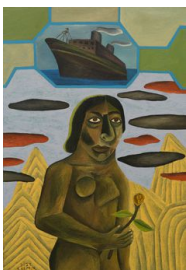

Salah Elmur
Migration Season IV, 2023
acrylic on canvas

60 x 41.5 cm
23 5/8 x 16 3/8 in
(G1957SEM051)

[View detail](#)