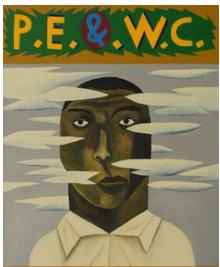

Salah Elmur
P.E. & W.C., 2022
Acrylic on Canvas
55 x 45 x 2 cm
21 5/8 x 17 3/4 x 3/4 in
(G1957SEM028)

[View detail](#)