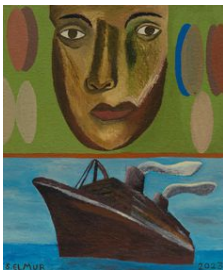

Salah Elmur
Migration Season II, 2023
Acrylic on canvas board
Framed
30 x 31 cm
11 3/4 x 12 1/4 in
Unframed
30.5 x 25.5 cm
12 x 10 in
(G1957SEM042)

[View detail](#)