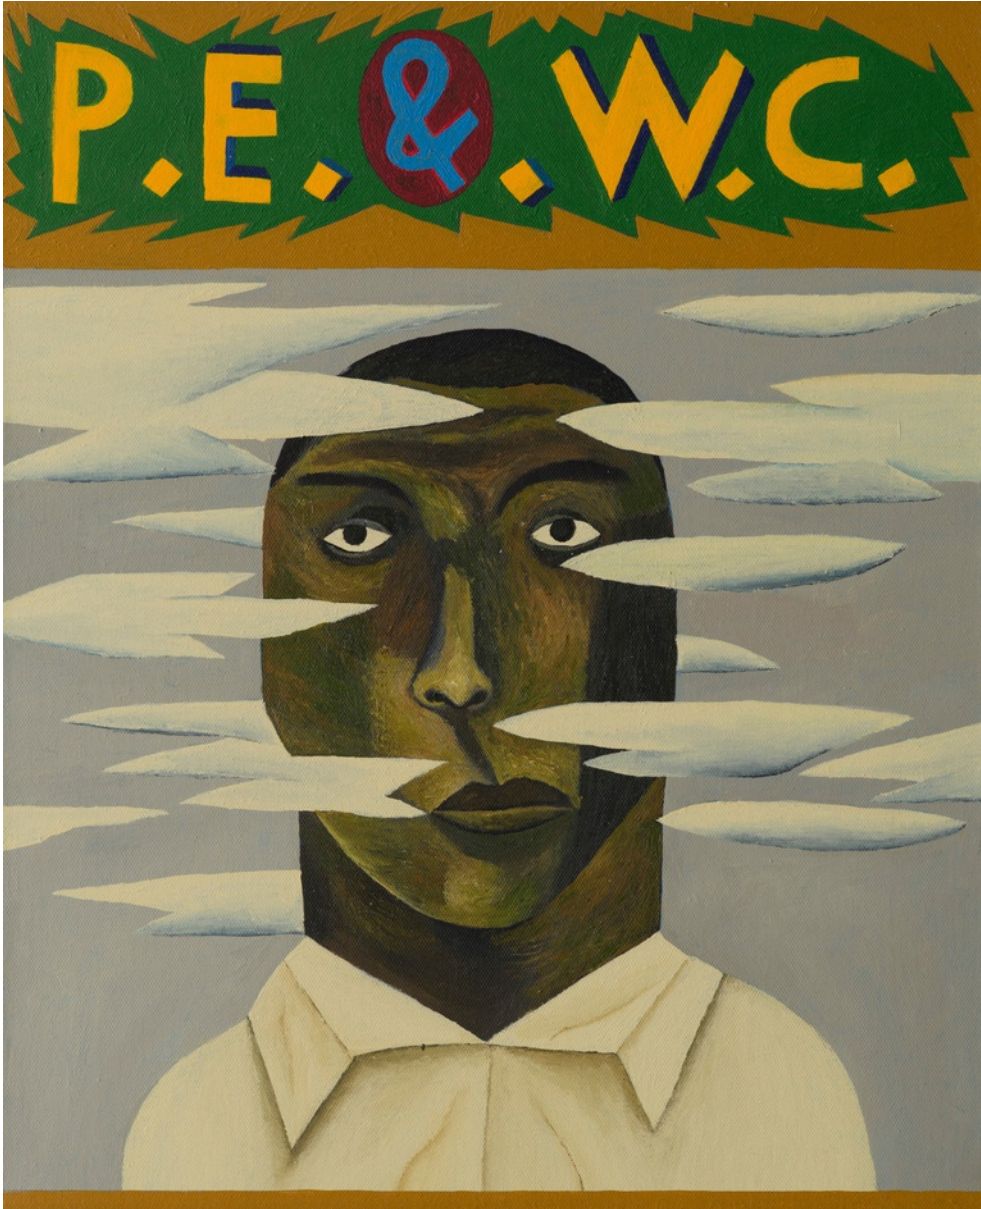

SALAH ELMUR
P.E. & W.C., 2022

Acrylic on Canvas
55 x 45 x 2 cm
21 5/8 x 17 3/4 x 3/4 in
(G1957SEM028)