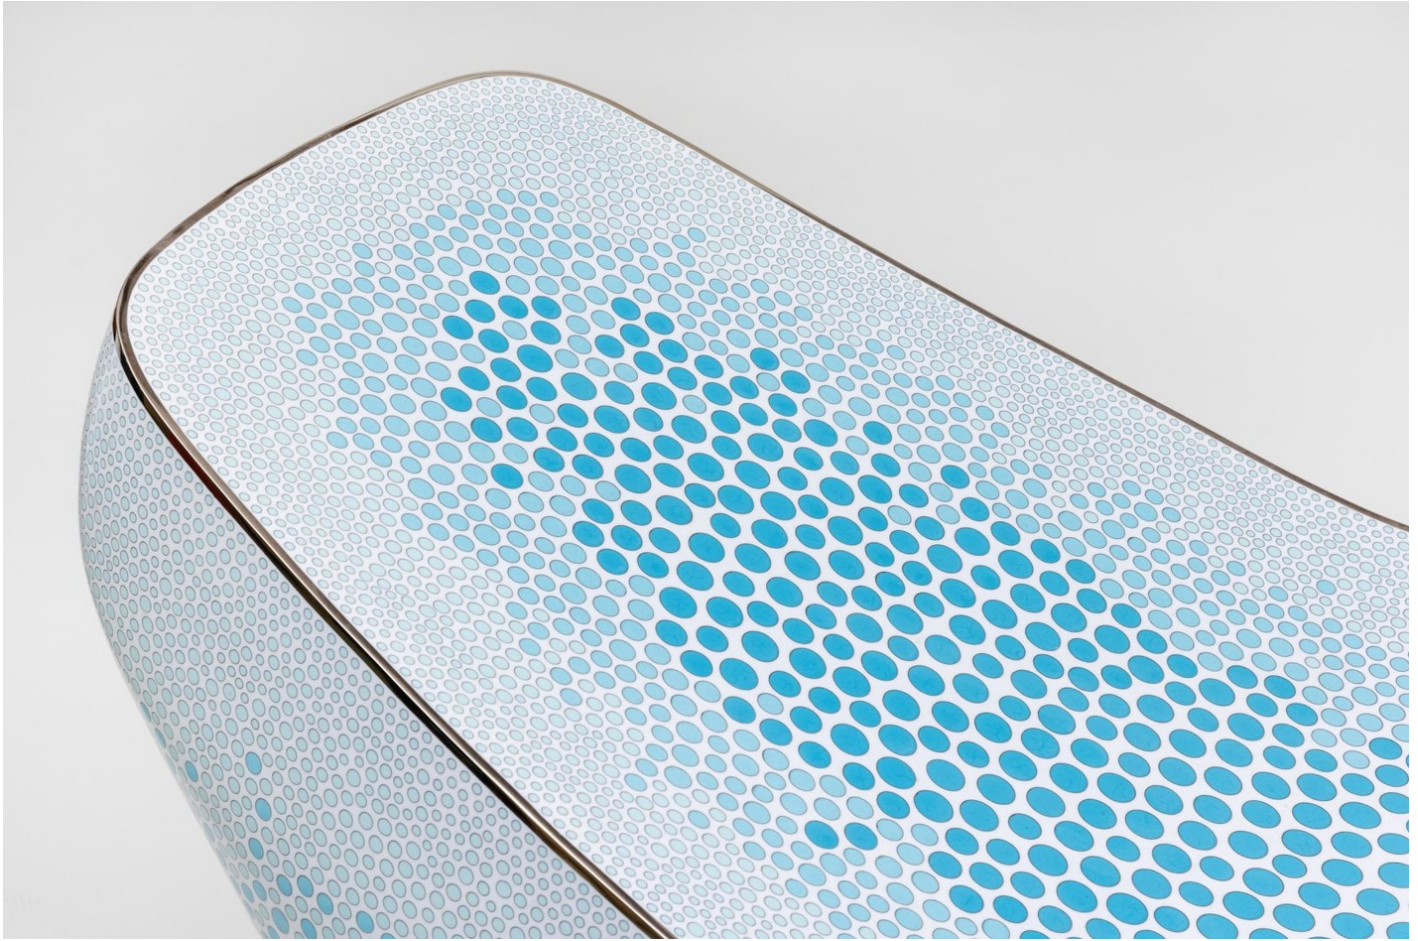

MARC NEWSON

Cloisonné White and Blue Lounge, 2022, detail

Cloisonné enamel and copper

30 x 69 11/16 x 30 11/16 in

76.2 x 177 x 77.9 cm

Edition of 3 + 2 AP

© Marc Newson

Photo: Paris Tavitian

Courtesy Gagossian