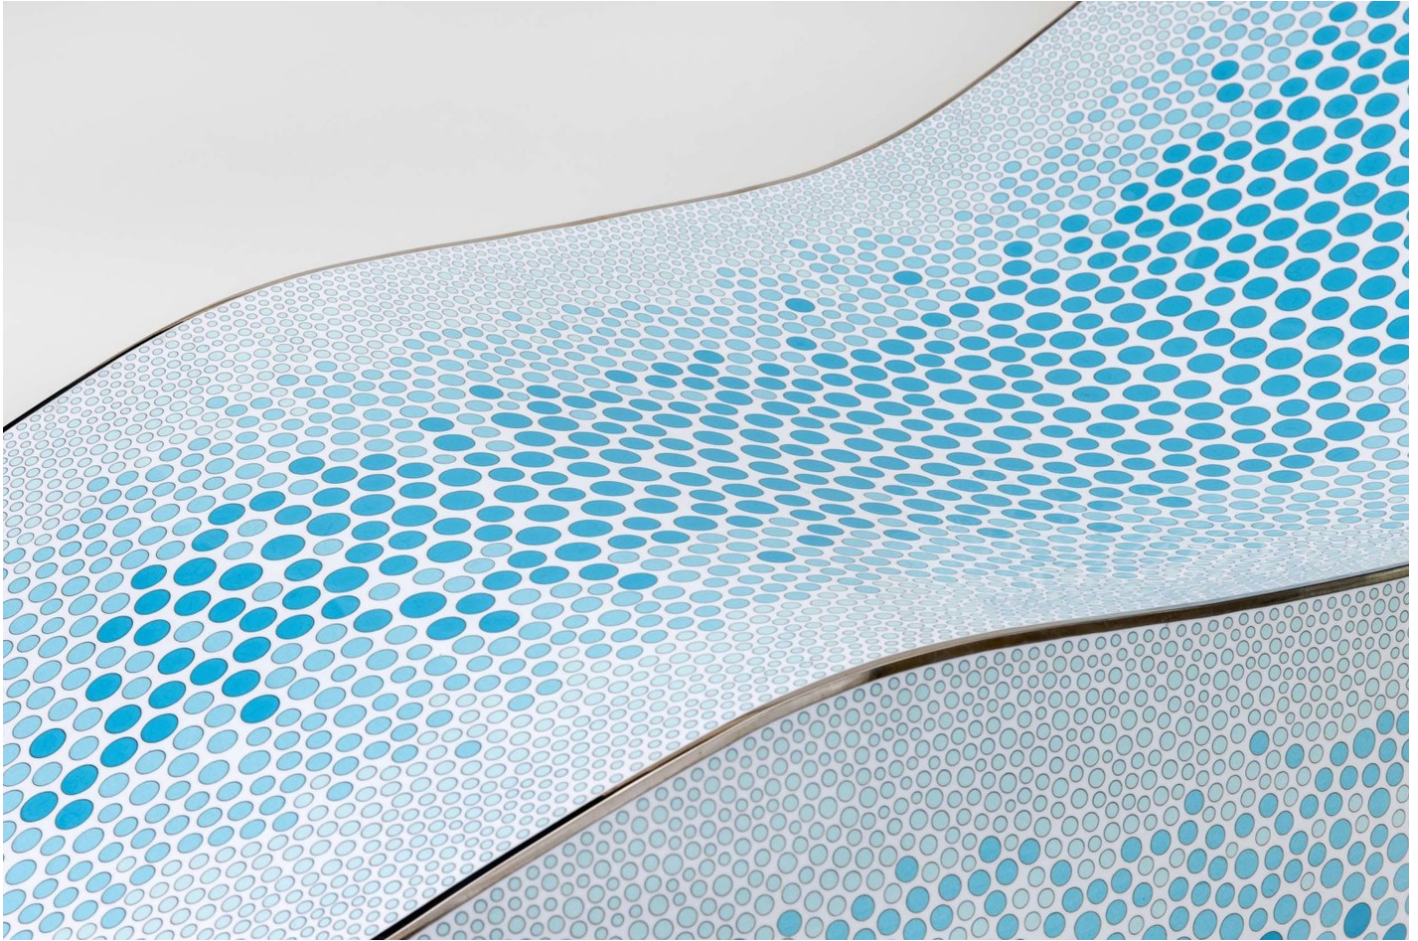

MARC NEWSON

Cloisonné White and Blue Lounge, 2022, detail

Cloisonné enamel and copper

30 x 69 11/16 x 30 11/16 in

76.2 x 177 x 77.9 cm

Edition of 3 + 2 AP

© Marc Newson

Photo: Paris Tavitian

Courtesy Gagosian