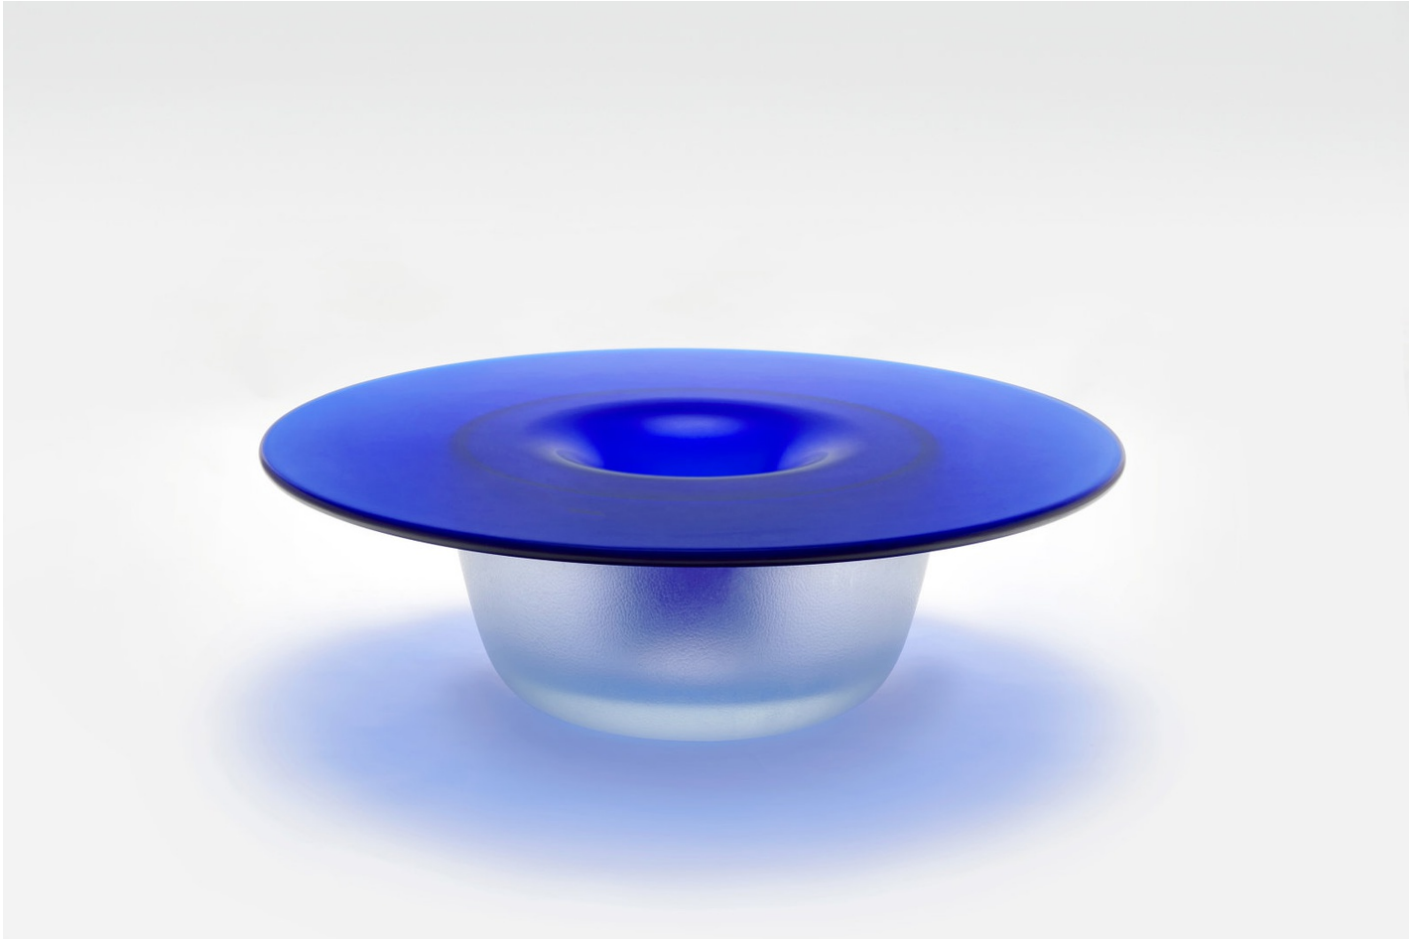

230 x 75 x 40 cm

Edition of 3 + 2 AP

© Marc Newson

Photo: Paris Tavitian

Courtesy Gagossian

MARC NEWSON
Blue Glass Coffee Table, 2022

Cast glass
49 3/16 x 22 13/16 x 22 13/16 in
125 x 58 x 58 cm
Edition of 3 + 2 AP