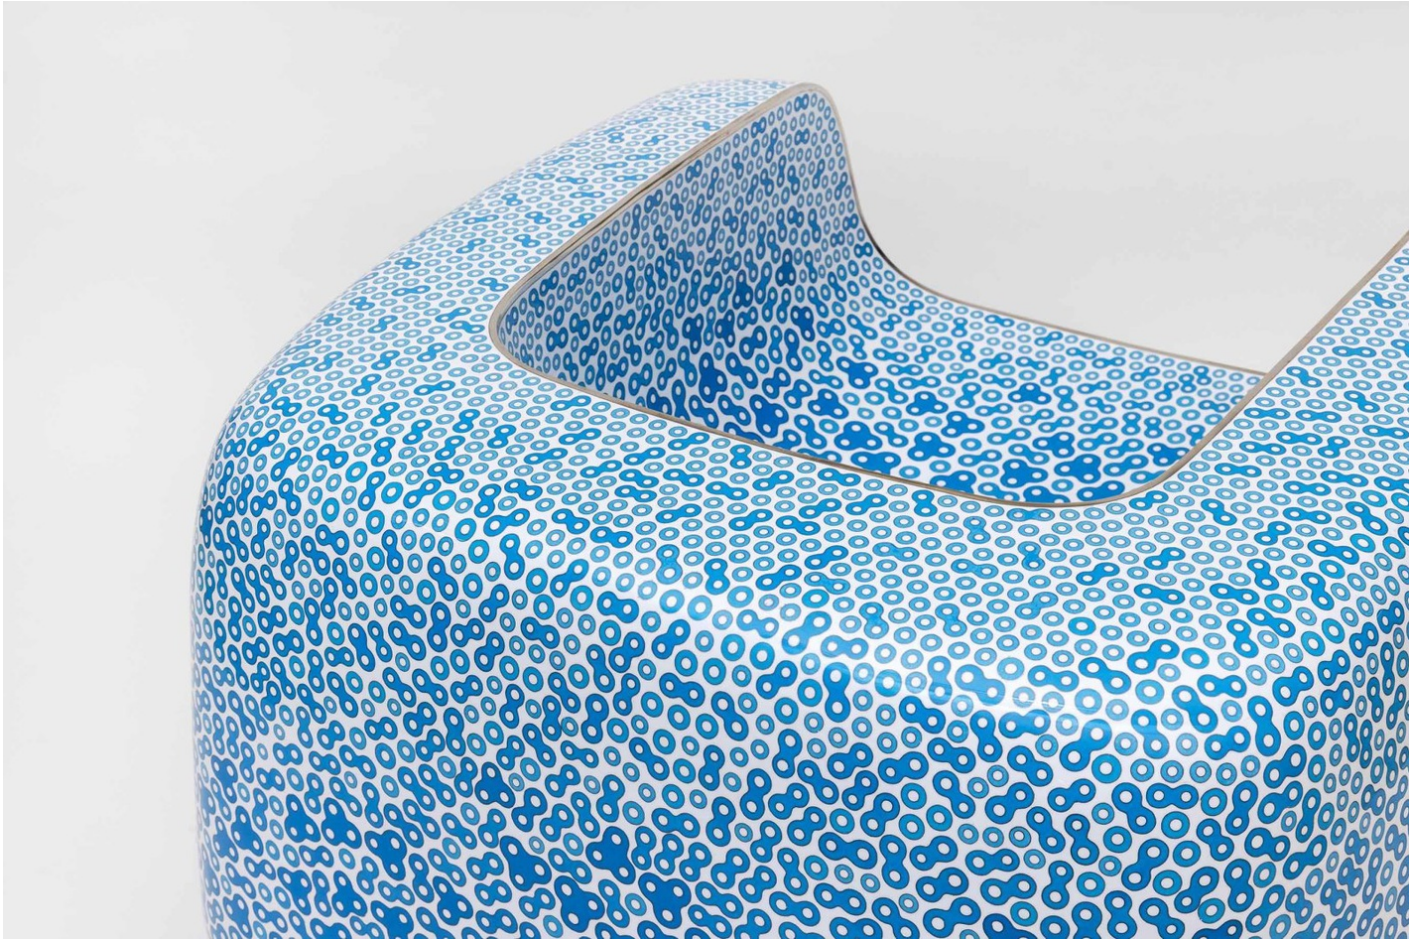

MARC NEWSON

Cloisonné White and Blue Chair, 2022, detail

Cloisonné enamel and copper
26 3/16 x 40 3/16 x 37 3/16 in
66.5 x 102 x 94.5 cm
Edition of 3 + 2 AP

© Marc Newson
Photo: Paris Tavitian
Courtesy Gagosian