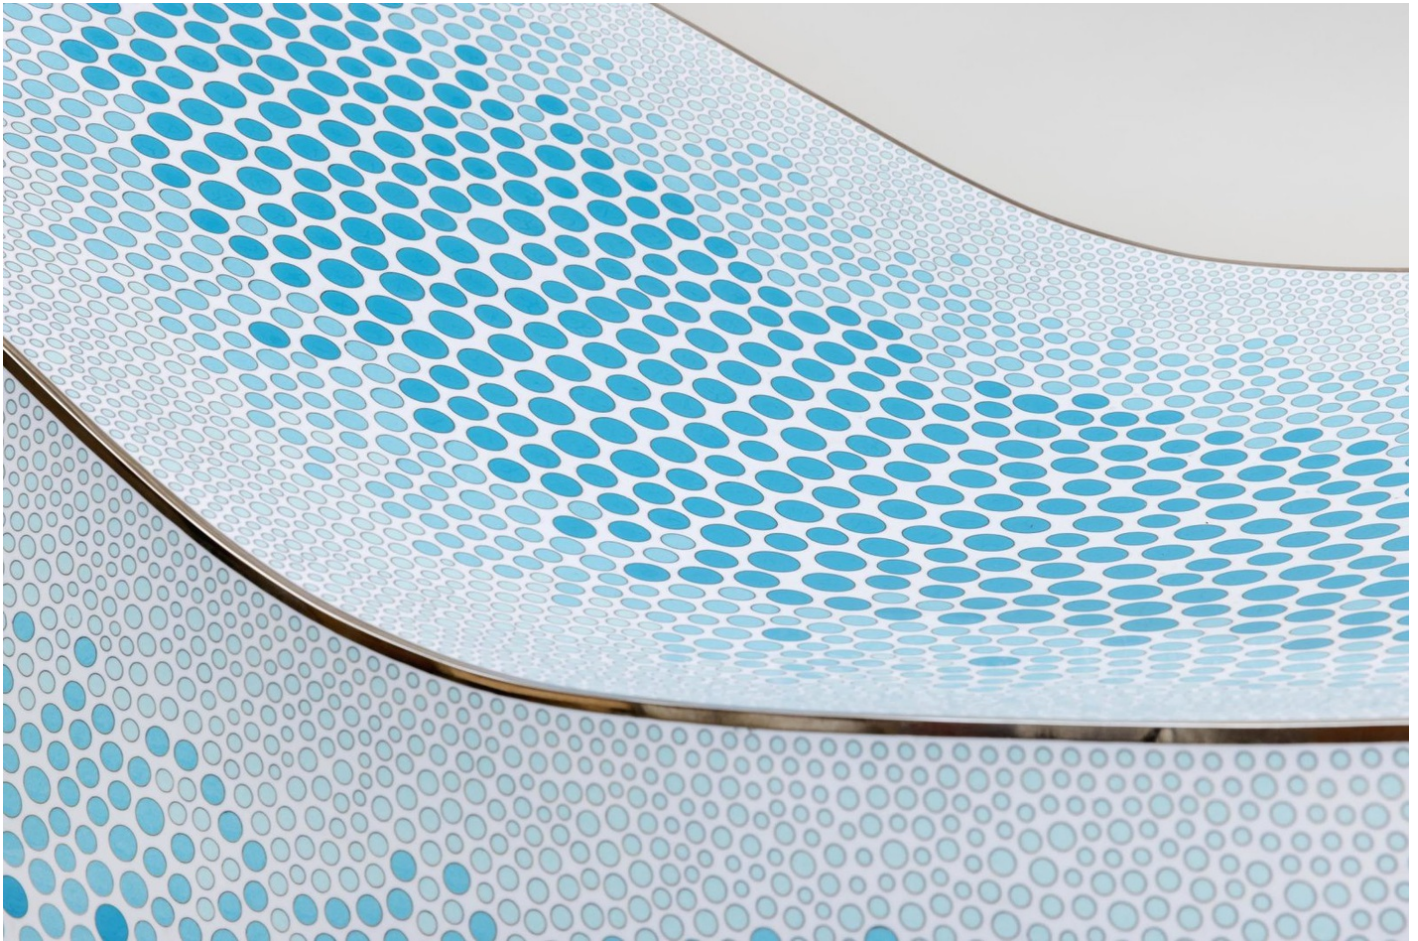

Cloisonné enamel and copper

30 x 69 11/16 x 30 11/16 in

76.2 x 177 x 77.9 cm

Edition of 3 + 2 AP

© Marc Newson

Photo: Paris Tavitian

Courtesy Gagosian

MARC NEWSON