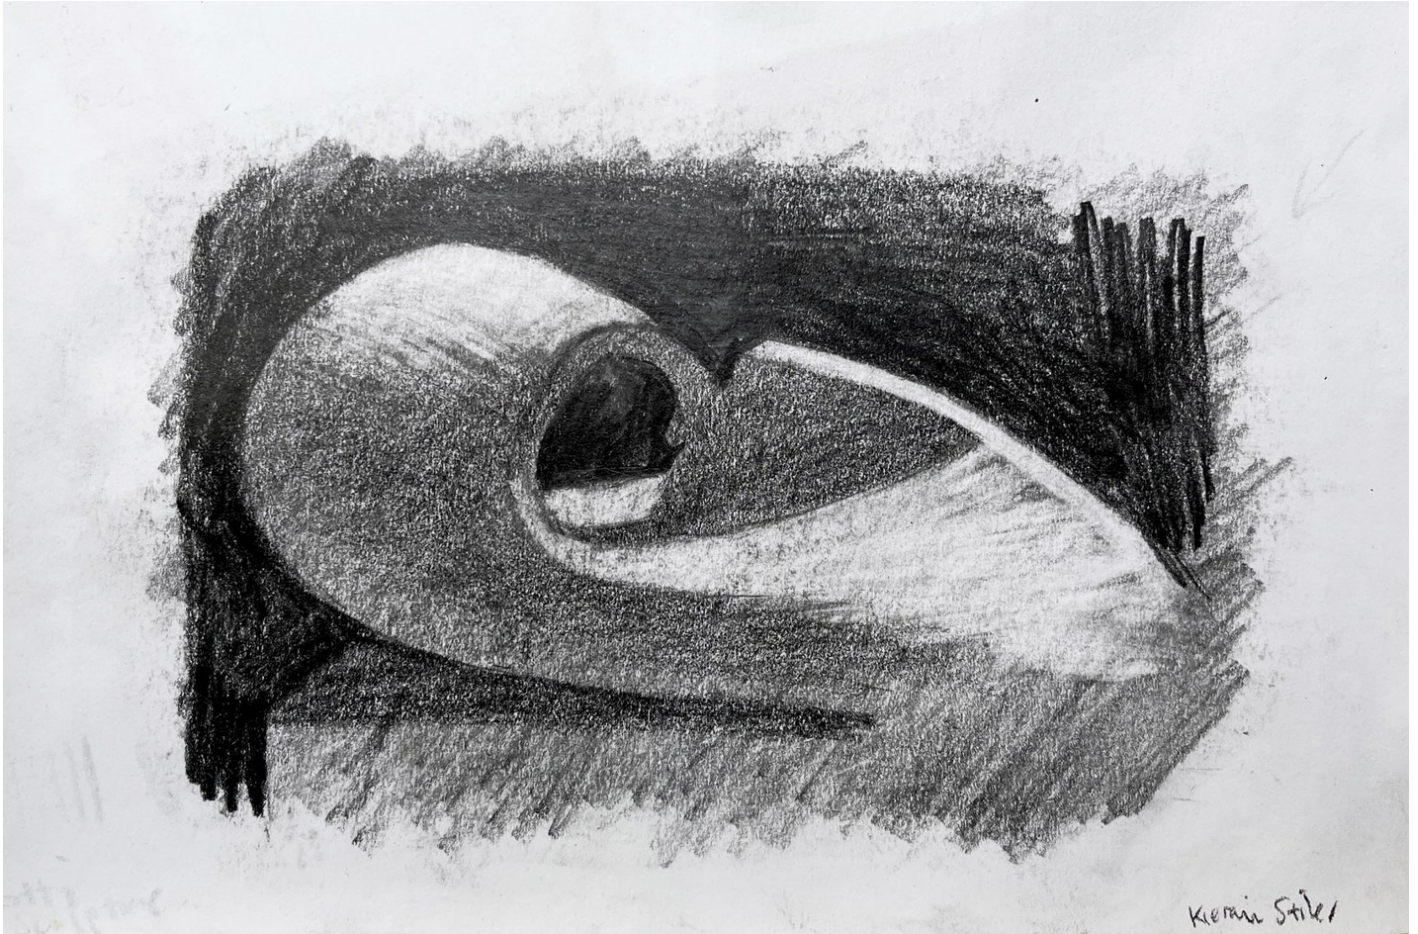

POA

Description

Inspired by an original sculpture, 'Phoenix Rising', by Aly Brown.

KIERAN STILES
Fire Sky, 2022

Oil on panel
22 x 18 cm
8 5/8 x 7 1/8 in

£ 1,800.00

KIERAN STILES

Flow, 2022