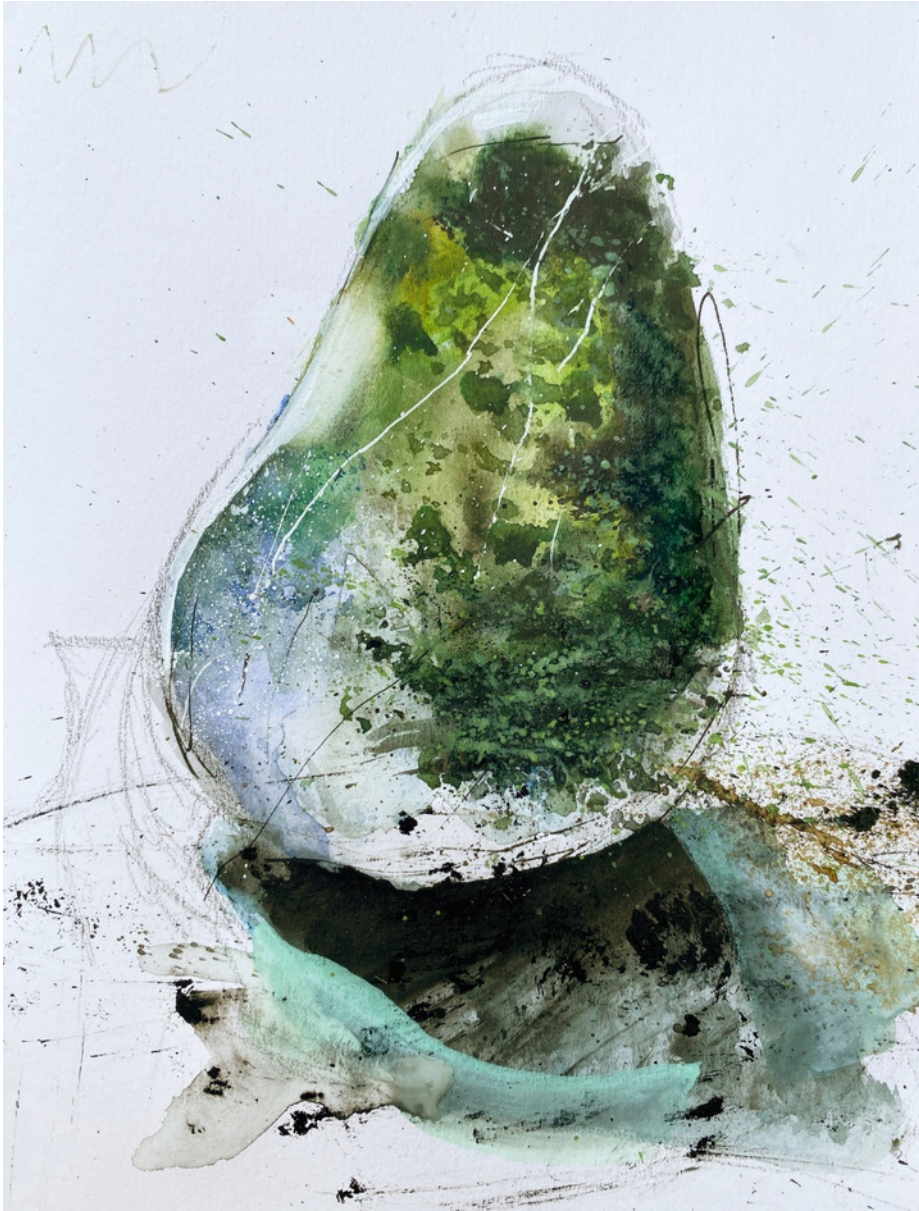

KIERAN STILES
Galaxy, 2022

Watercolour and ink on paper
sketchbook piece

POA

Description

Inspired by an original sculpture by Anthony Turner.