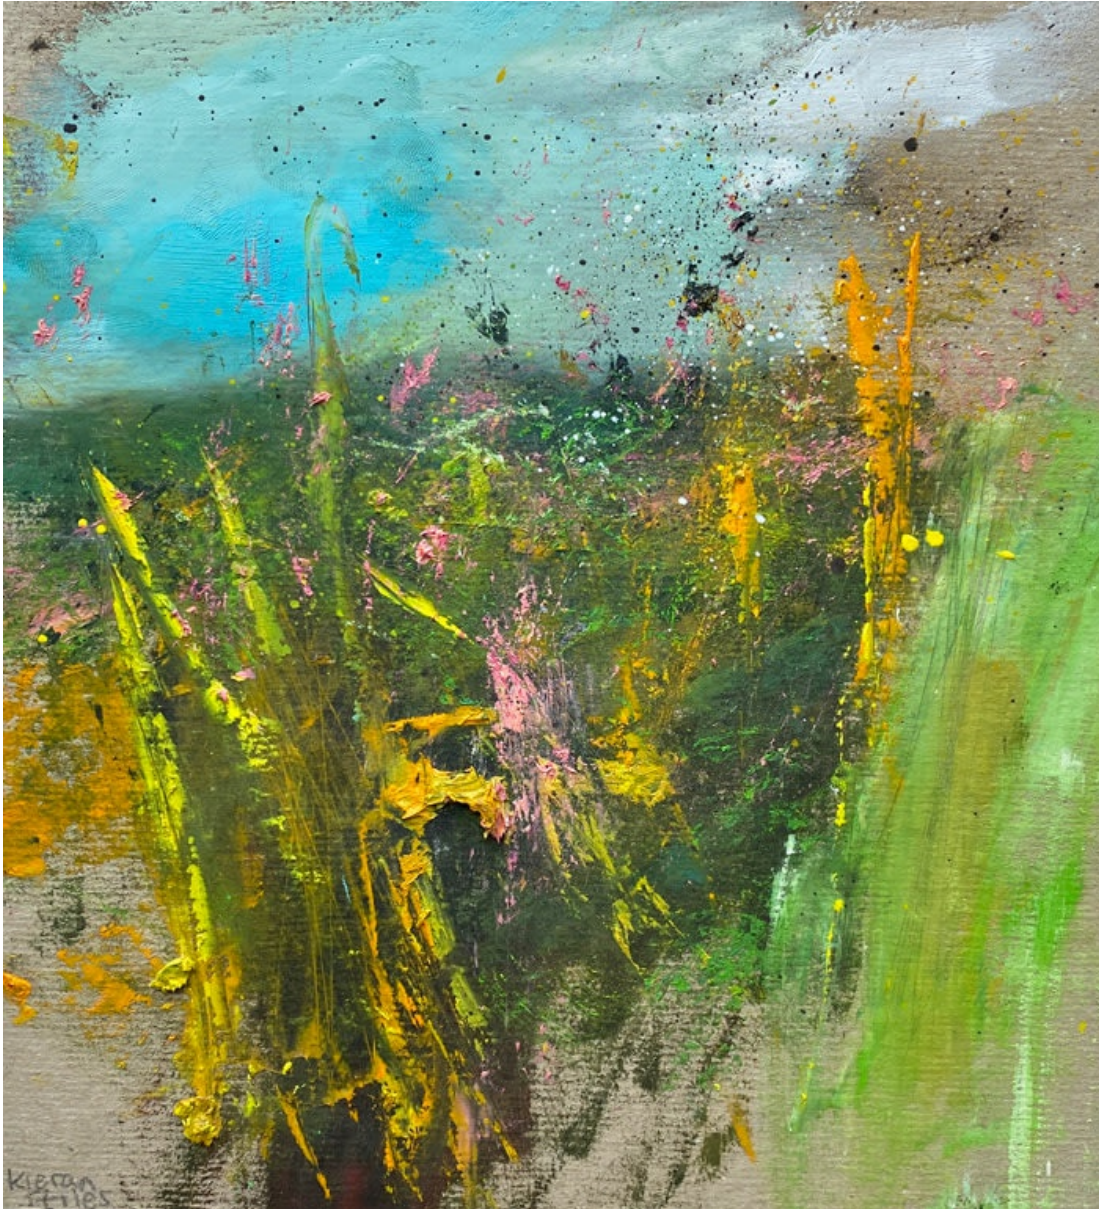

KIERAN STILES
Meadow, 2022

Oil on panel
21.5 x 20 cm
8 1/2 x 7 7/8 in

£ 1,700.00