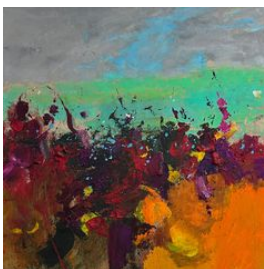

Kieran Stiles
Croquet Lawn, 2022
Oil on panel
78 x 78 cm
30 3/4 x 30 3/4 in

[View detail](#)

£ 5,200.00