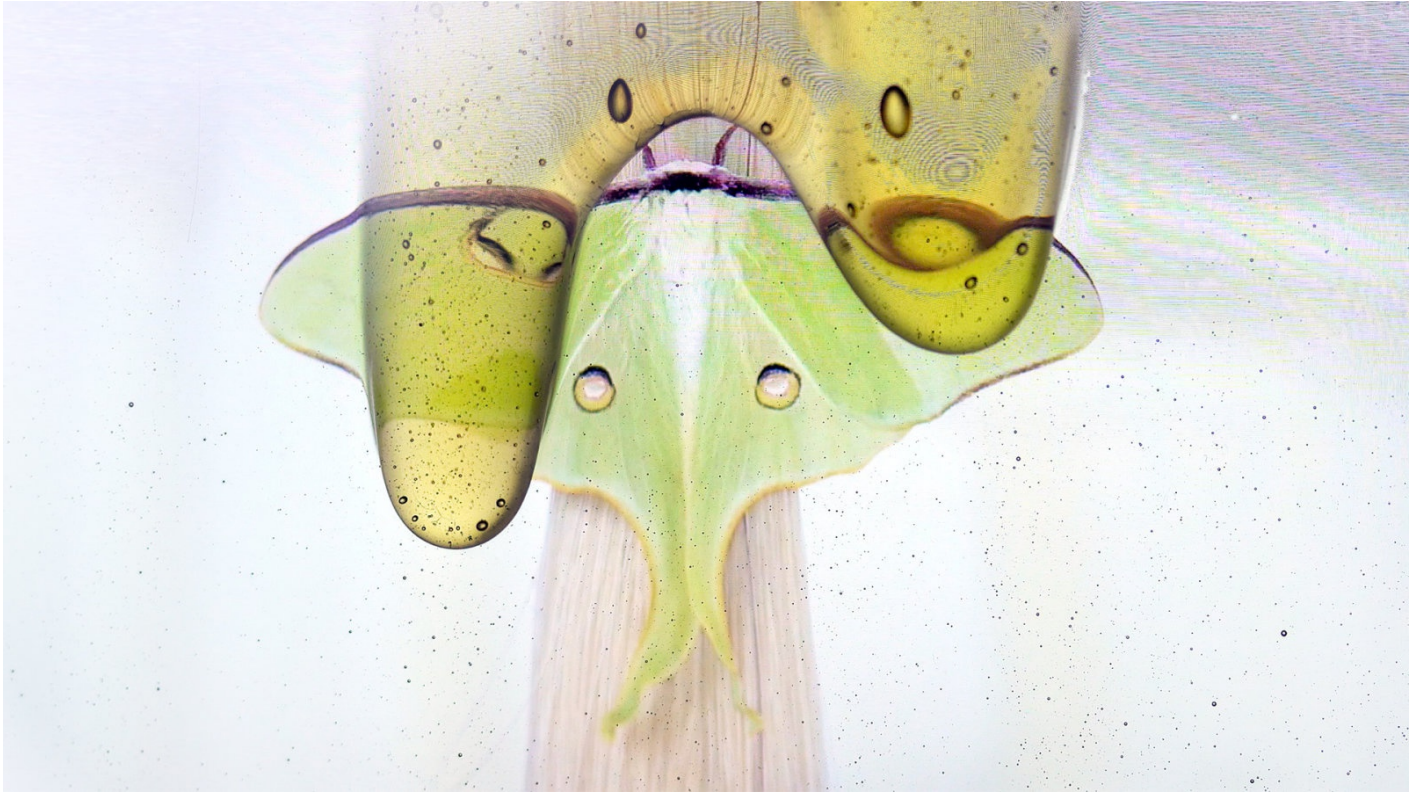

VIRGINIA LEE MONTGOMERY
PONY COCOON, 2019

4K Digital video
5 mins 05 secs
Edition of 3 plus 2 AP
(VLM.10)

Image 1/6