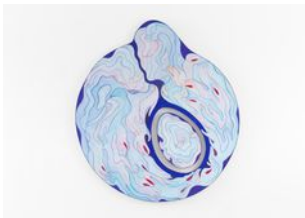

Courtship Ritual I, 2021

Pencil on paper

39 x 29.6 x 2.5 cm (framed)

15 3/8 x 11 5/8 x 1 in

(BBO021)

[View detail](#)

€ 1,500.00 ex. IVA

Bea Bonafini