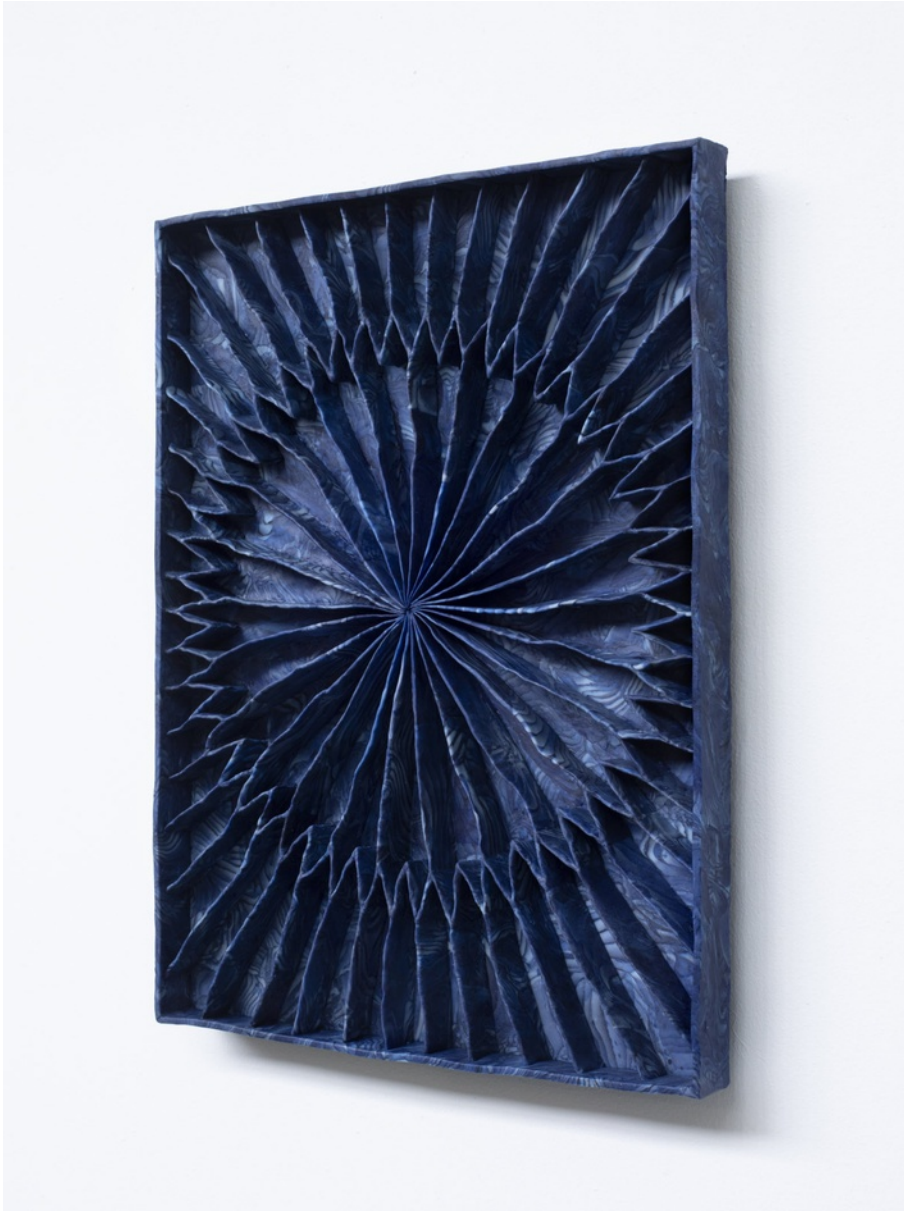

EDUARDO SECCI CONTEMPORARY

ARTISSIMA 2021

For full details and larger images, please see the end of this document.

Levi Van Veluw

Rising Sphere, 2021

Polymer clay, pigment, metal frame

60 x 45 cm

23 5/8 x 17 3/4 in

Edition of 10

(LVV026)

[View detail](#)

Levi Van Veluw

Pillar, 2021

Polymer clay, metal mechanics

210 x 70 x 70 cms

82 5/8 x 27 1/2 x 27 1/2 inches

Image 4/5

Image 5/5

LEVI VAN VELUW
Pillar, 2021

Polymer clay, metal mechanics
210 x 70 x 70 cms
82 5/8 x 27 1/2 x 27 1/2 inches
Edition of 2 plus 1 artist's proof (#1/2)
(LVV029)

Image 1/4

Image 2/4

Image 3/4

Image 4/4

LEVI VAN VELUW
Circular rectangle, 2021

Polymer clay, metal frame
60 x 45 cms
23 5/8 x 17 3/4 inches
Edition of 10
(LVV028)

Image 1/5

Image 2/5

Image 3/5

Image 4/5

Image 5/5