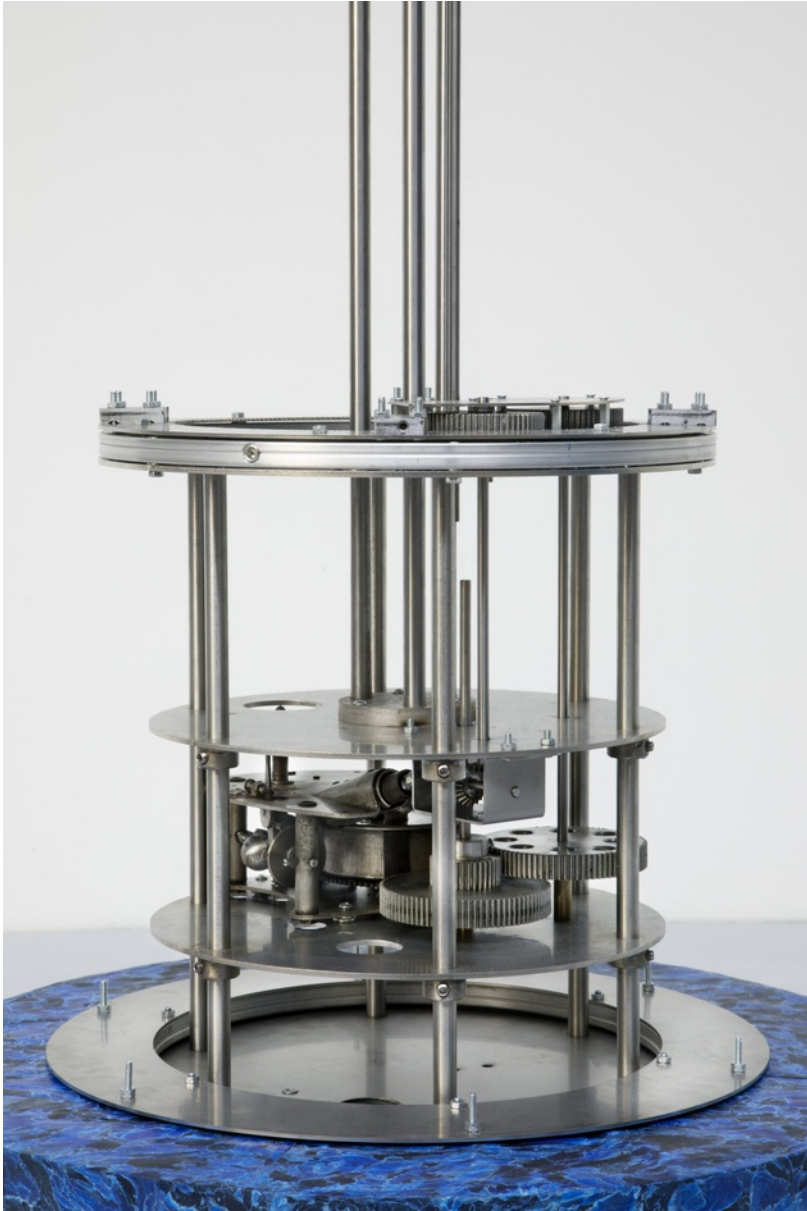

EDUARDO SECCI CONTEMPORARY

ARTISSIMA 2021

For full details and larger images, please see the end of this document.

Levi Van Veluw

Rising Sphere, 2021

Polymer clay, pigment, metal frame

60 x 45 cm

23 5/8 x 17 3/4 in

Edition of 2 plus 1 artist's proof (#1/2)

(LVV029)

[View detail](#)

Levi Van Veluw

Circular rectangle, 2021

Polymer clay, metal frame

60 x 45 cms

23 5/8 x 17 3/4 inches

Image 4/5

Image 5/5

LEVI VAN VELUW
Pillar, 2021

Polymer clay, metal mechanics
210 x 70 x 70 cms
82 5/8 x 27 1/2 x 27 1/2 inches
Edition of 2 plus 1 artist's proof (#1/2)
(LVV029)

Image 1/4

Image 2/4

Image 3/4

Image 4/4

LEVI VAN VELUW
Circular rectangle, 2021

Polymer clay, metal frame
60 x 45 cms
23 5/8 x 17 3/4 inches
Edition of 10
(LVV028)

Image 1/5

Image 2/5

Image 3/5

Image 4/5

Image 5/5