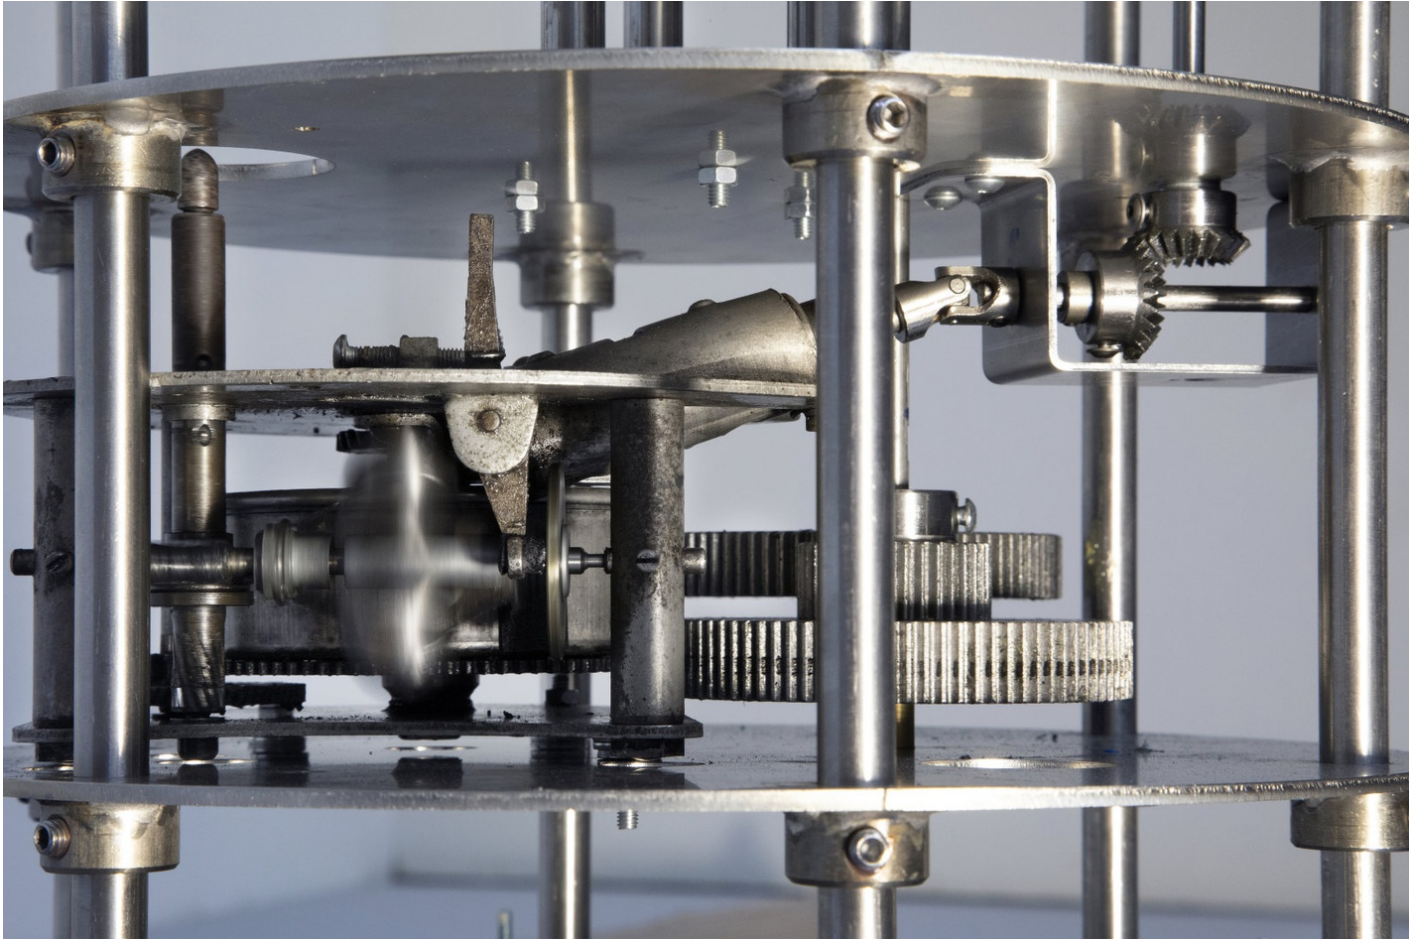

Image 4/5

Image 5/5

LEVI VAN VELUW
Pillar, 2021

Polymer clay, metal mechanics
210 x 70 x 70 cms
82 5/8 x 27 1/2 x 27 1/2 inches
Edition of 2 plus 1 artist's proof (#1/2)
(LVV029)

Image 1/4

Image 2/4

Image 3/4