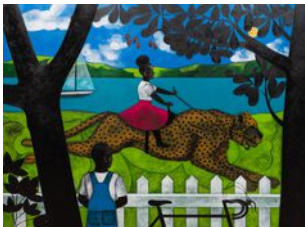

For full details and larger images, please see the end of this document.

**Abe Odedina**  
*A large inheritance*, 2023  
Acrylic on plywood  
122 x 164.5 cm

£ 30,000.00

[View detail](#)

**Abe Odedina**  
*The girl next door*, 2023  
Acrylic on plywood  
122 x 164.5 cm