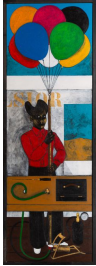

Abe Odedina

Above the parapet, 2020-2023

Acrylic on plywood

182.5 x 60 cm

£ 16,000.00

[View detail](#)