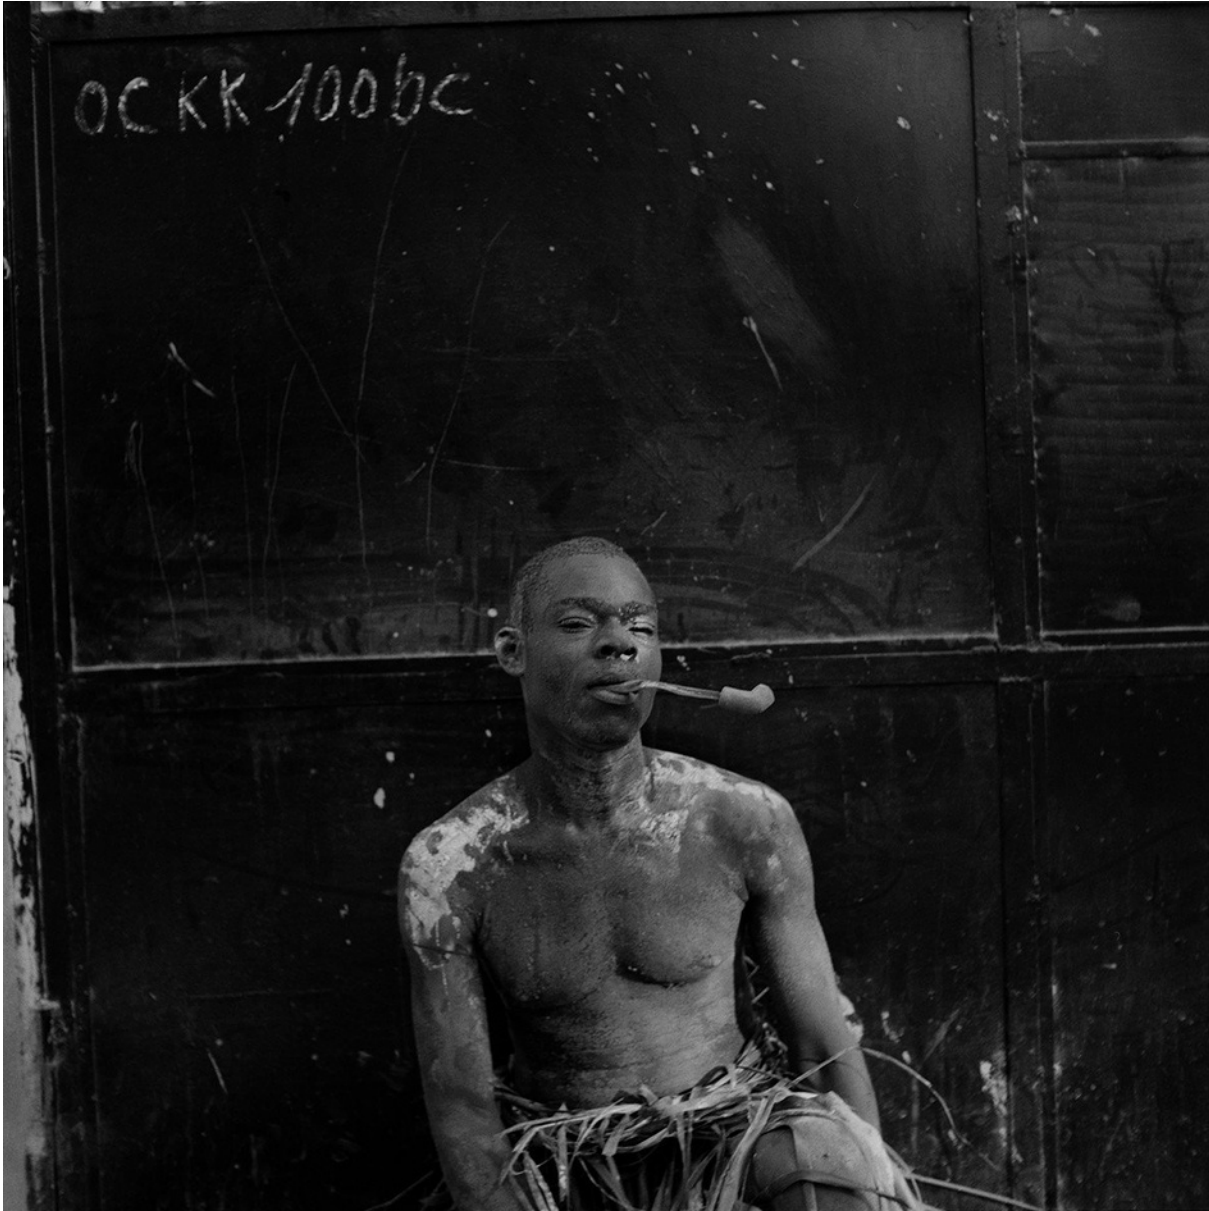

LEAH GORDON

Pa Wowo (The Way of Wowo), 2004

C-type Lambda prints on Fuji Crystal Archive paper from scans from black and white medium format analogue negatives
50 x 50 cm

1/5 + 2 APs
(ECFA2128)

£ 2,000.00