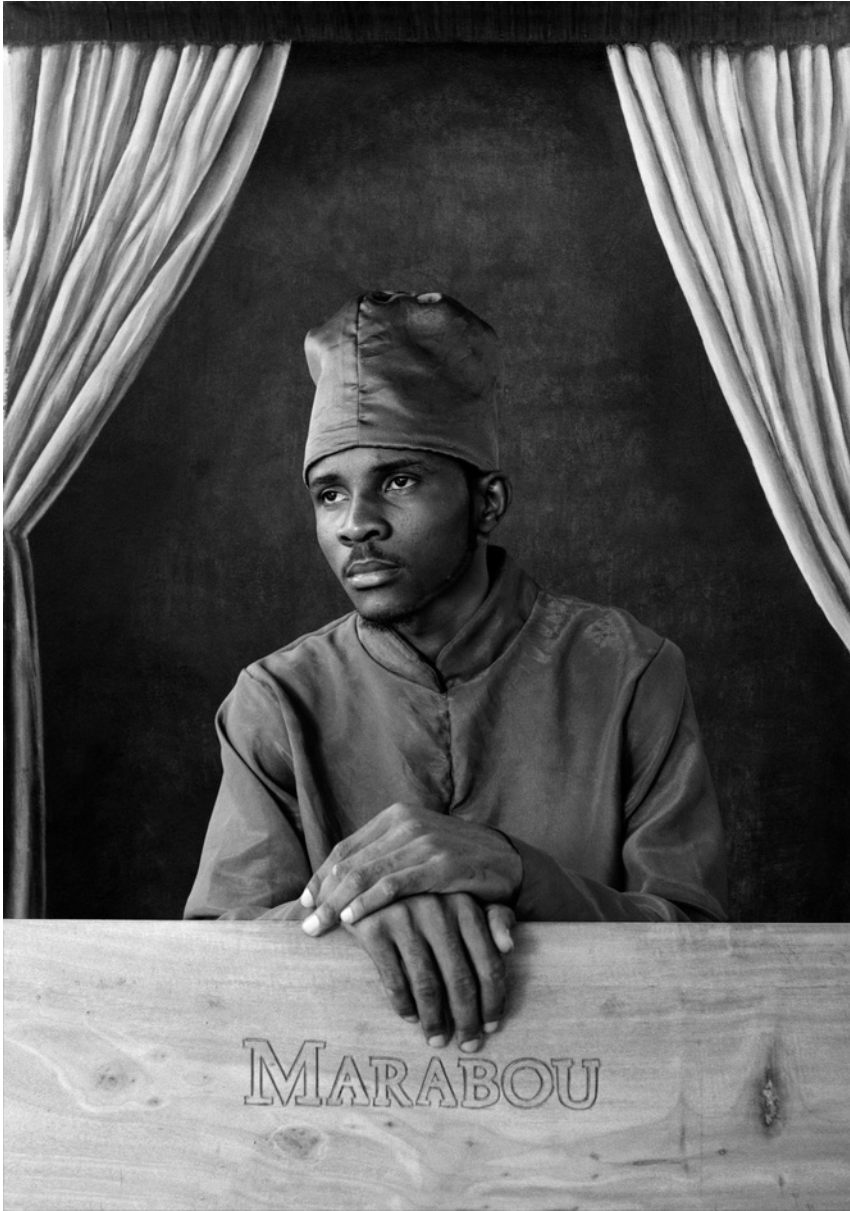

Griffe, The Caste Portraits Series, 2012

Fibre-based black and white silver gelatin prints

Image: 22 x 18 inches

Edition 3/5 + 2AP

(ECFA1974)

£ 4,000.00

LEAH GORDON

Marabou, The Caste Portraits Series, 2012