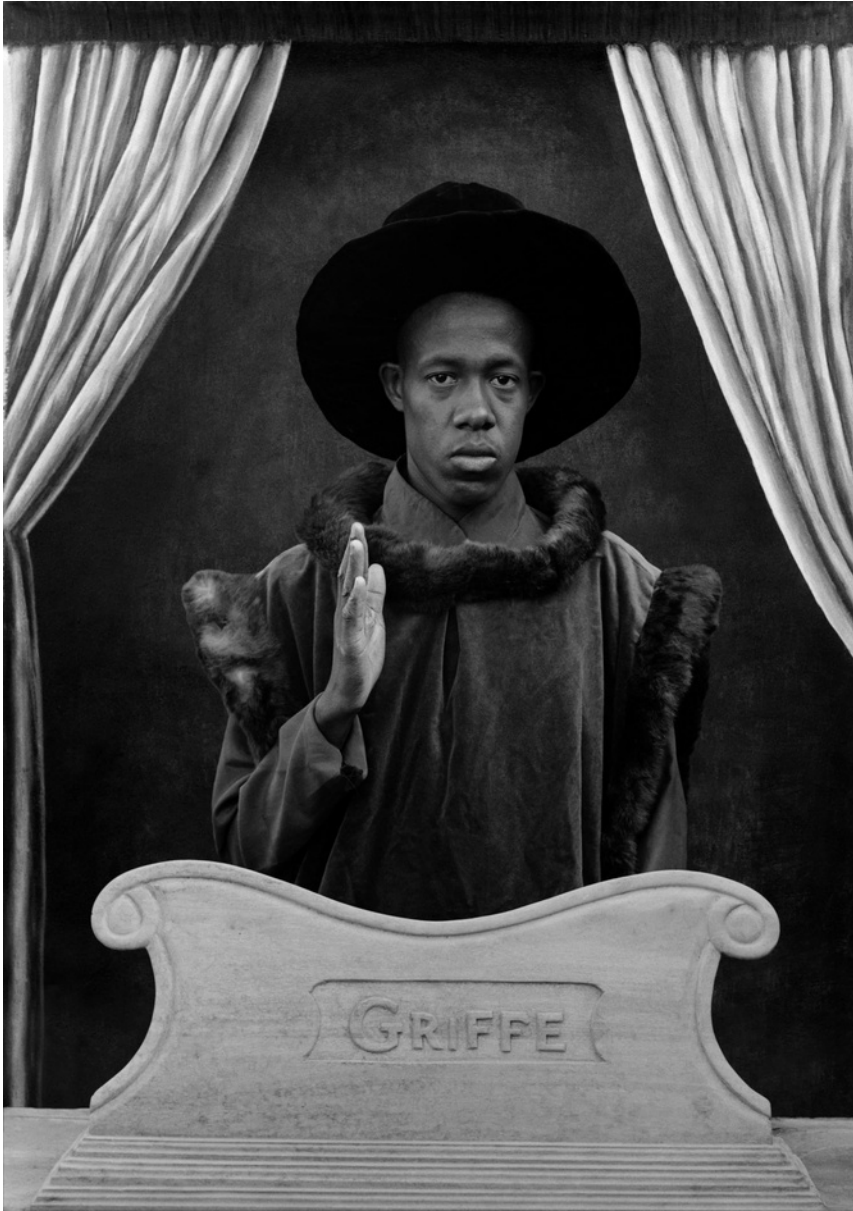

LEAH GORDON

Griffe, The Caste Portraits Series, 2012

Fibre-based black and white silver gelatin prints

Image: 22 x 18 inches

Edition 3/5 + 2AP

(ECFA1974)

£ 4,000.00