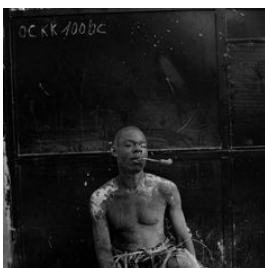

Leah Gordon

[View detail](#)

Pa Wowo (The Way of Wowo), 2004

C-type Lambda prints on Fuji Crystal Archive paper from scans from black and white medium format analogue negatives

50 x 50 cm

1/5 + 2 APs

(ECFA2128)

£ 2,000.00