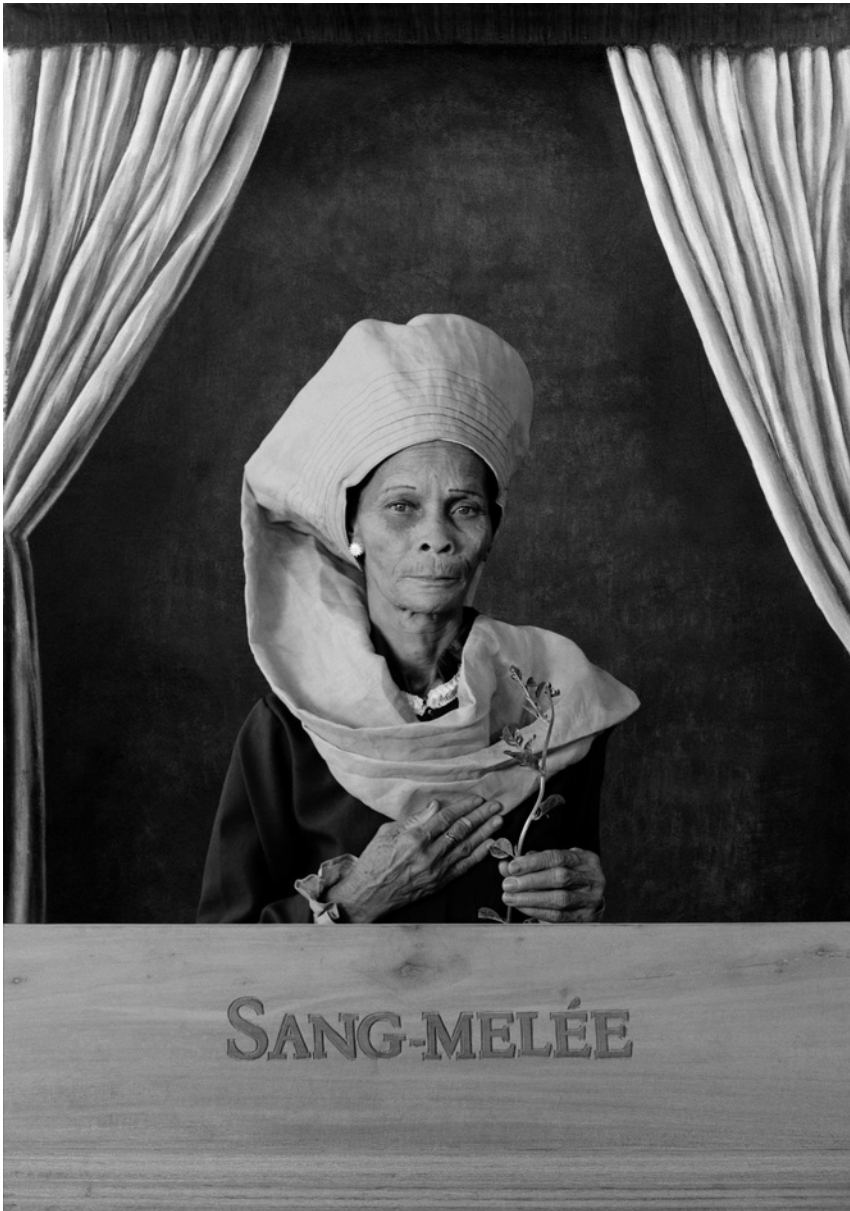

Image: 22 x 18 inches

Edition 3/5 + 2AP

(ECFA1975)

£ 4,000.00

LEAH GORDON

Marmelouque, The Caste Portraits Series, 2012

Fibre-based black and white silver gelatin prints

Image: 22 x 18 inches

(ECFA1980)

£ 4,000.00

LEAH GORDON

Sang-Melée, The Caste Portraits Series, 2012

Fibre-based black and white silver gelatin prints

Image: 22 x 18 inches

Edition 3/5 + 2AP

(ECFA1982)