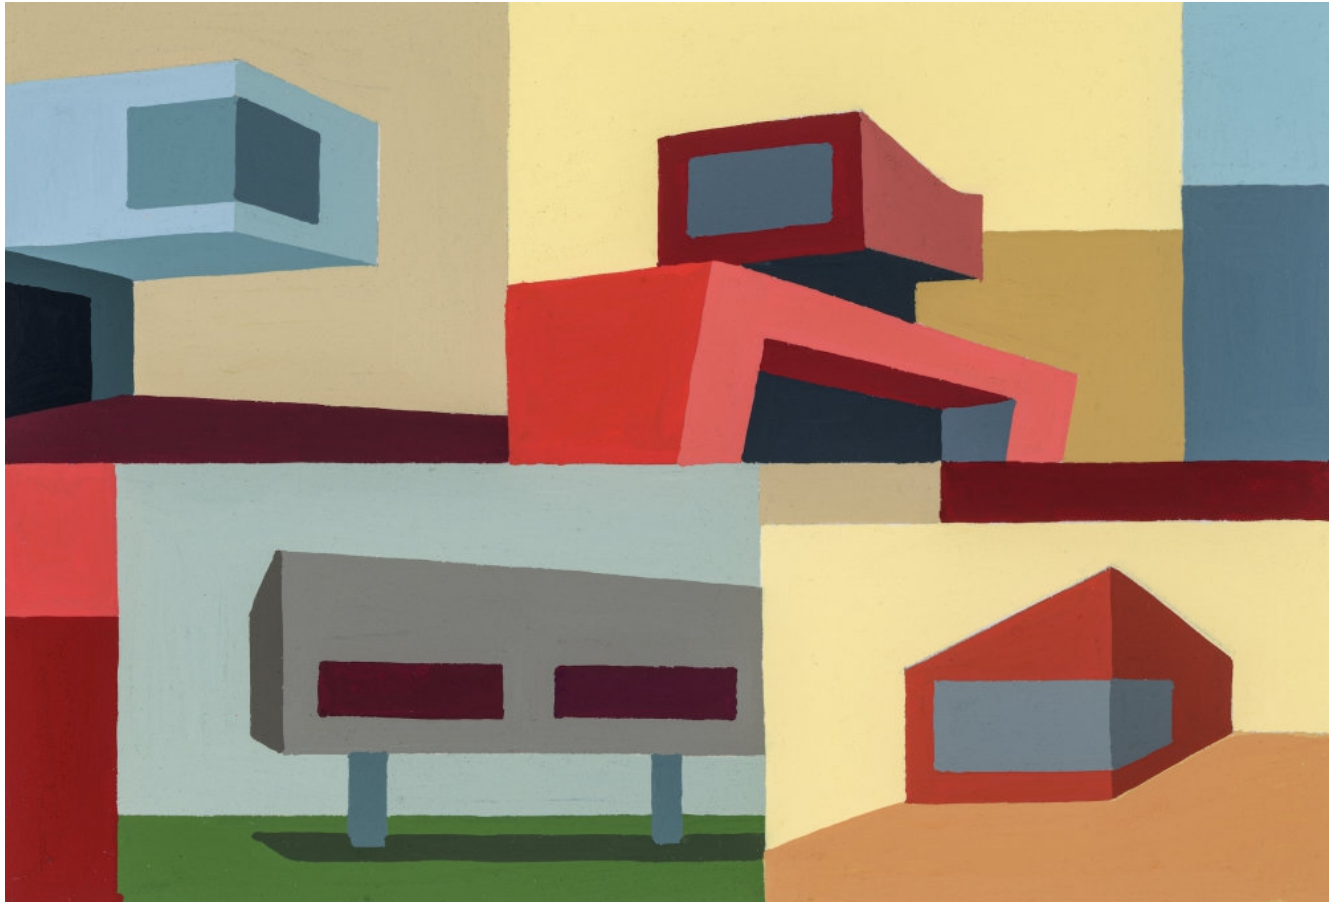

\$ 1,750.00

CYNTHIA CORBETT GALLERY

Andy Burgess

Quiet Courtyard, 2021

Oil on Canvas
76.2 x 116.8 cm
30 x 46 in.
(AB474)

\$ 20,000.00

CYNTHIA CORBETT GALLERY

Andy Burgess
Dwellings I, 2022