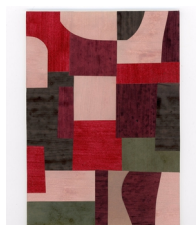

\$ 1,800.00

Andy Burgess
Tiger Eyes, 2022
Ink on paper collage
Framed:
27.9 x 22.9 cm
11 x 9 in.
(AB628)

\$ 1,800.00

Andy Burgess
Tiger Tiger, 2022
Ink on paper collage
Framed:
27.9 x 22.9 cm
11 x 9 in.
(AB629)

\$ 1,800.00

Andy Burgess
Blood Moon, 2022
Ink on paper collage
Framed:
27.9 x 22.9 cm
11 x 9 in.
(AB630)

\$ 1,800.00

Andy Burgess
Red Devil, 2022
Ink on paper collage
Framed:
27.9 x 22.9 cm
11 x 9 in.
(AB632)