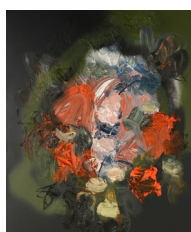

Miranda Boulton
Shadow Flowers II, 2022
Oil and acrylic spray paint on canvas
60 x 50 x 4 cm
23 1/2 x 19 3/4 x 1 1/2 in.
(MIB059)

$ 4,000.00