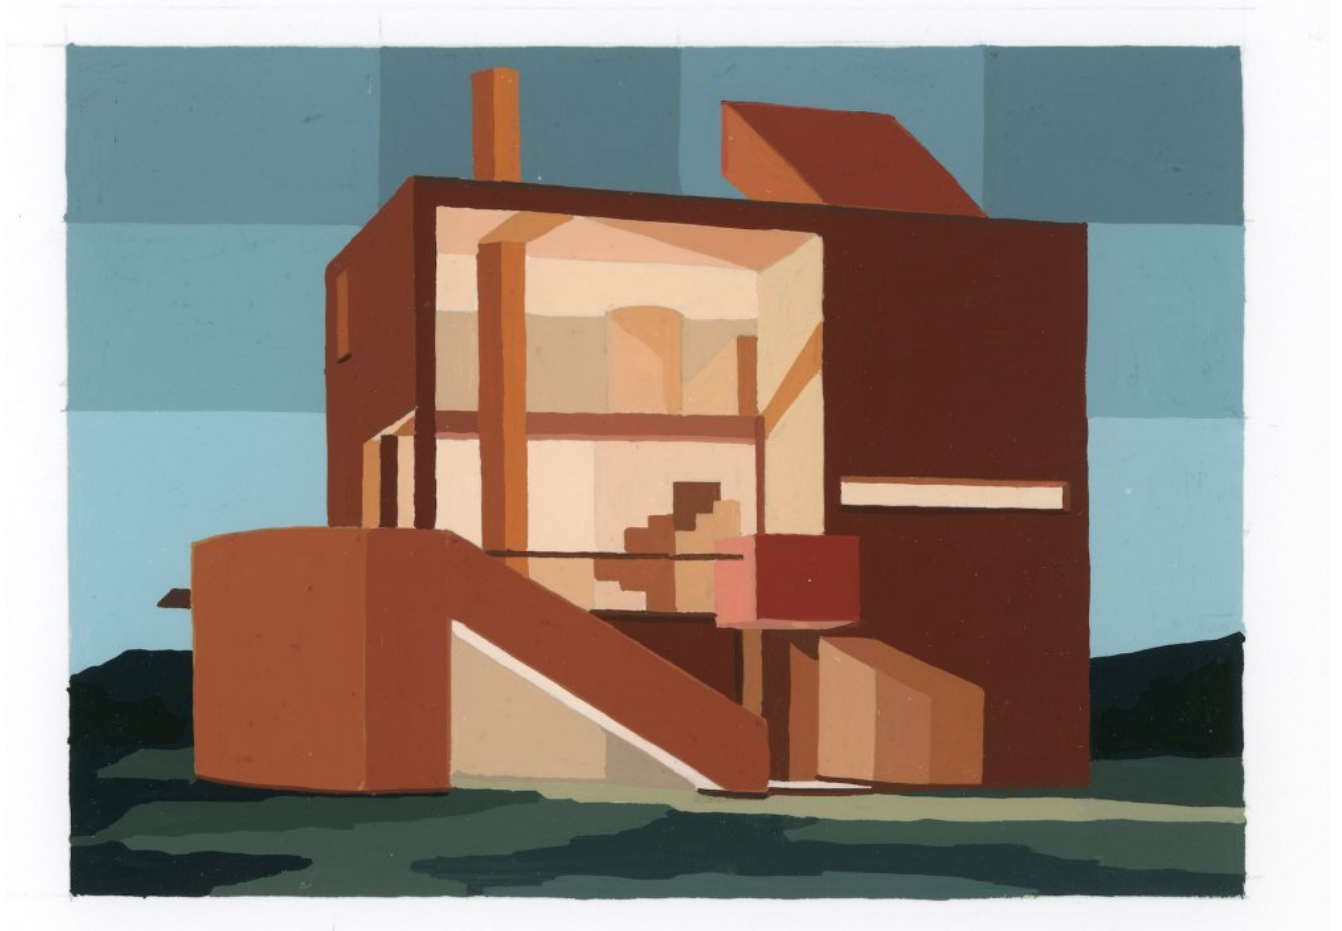

CYNTHIA CORBETT GALLERY

Andy Burgess

Charles Gwathmey Residence , 2022

Gouache on watercolor paper
27.9 x 33 cm
11 x 13 in.
(AB549)

$ 2,950.00