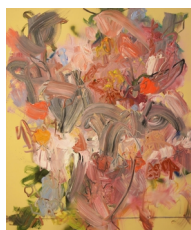

Miranda Boulton
Worldly Gaze, 2022
Oil and acrylic spray paint on canvas
122 x 102 x 4 cm
48 x 40 1/4 x 1 1/2 in.
(MIB061)

$ 9,500.00