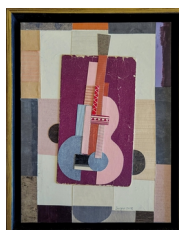

Andy Burgess
Moulin Rouge, 2018
Mixed Media Collage on Panel
20.3 x 15.2 cm
8 x 6 in.

$ 1,750.00

Framed Size:
23.1 x 18 x 3.4 cm
9 1/4 x 7 1/4 x 1 1/4 in.
(AB472)