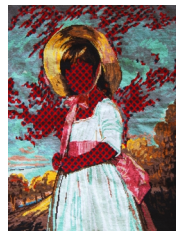

CYNTHIA CORBETT GALLERY

Artwork List_Expo Chicago

For all sales enquiries please contact Gallery Founder & Director Cynthia Corbett at sales@thecynthiacorbettgallery.com

Matt Smith (British)
After Romney, 2021
Reworked textile with wool