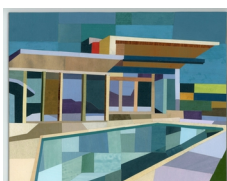

Andy Burgess
Color House, 2023
Ink on paper collage on clayboard
17.8 x 25.4 cm
7 x 10 in.
(AB609)

$ 4,000.00