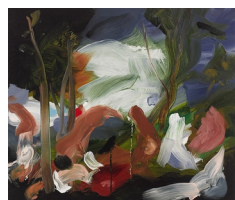

Elise Ansel
Andrians II, 2016
Oil on Linen
53.3 x 61 cm
21 x 24 in.
(EA004)

$ 10,000.00