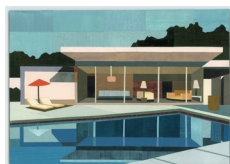

CYNTHIA CORBETT GALLERY

$ 4,000.00

$ 4,000.00

$ 4,000.00

$ 4,000.00

$ 4,000.00

$ 4,000.00

$ 4,000.00

$ 4,000.00