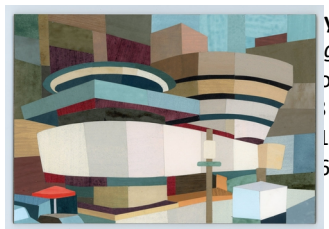

Andy Burgess
Wexler with red umbrella, 2023
Ink on paper collage on clayboard
17.8 x 22.9 cm
7 x 9 in.
(AB624)

$ 4,000.00