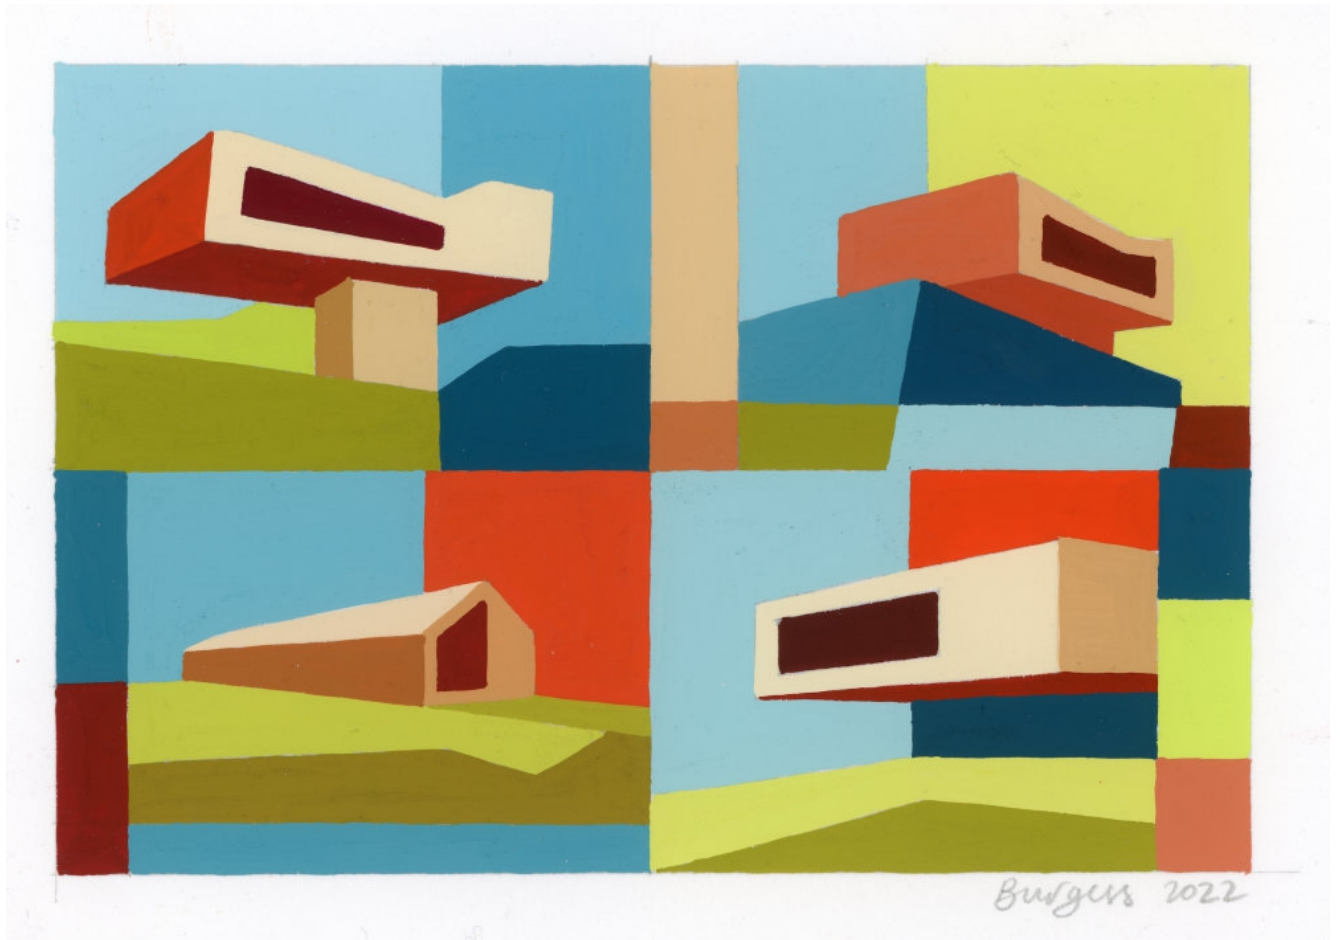

CYNTHIA CORBETT GALLERY

Andy Burgess
Dwellings V, 2022

Gouache on Paper
27.9 x 30.5 cm
11 x 12 in.
(AB508)

$ 2,500.00