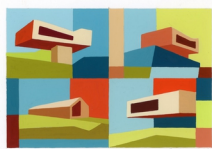

Andy Burgess
Quiet Courtyard, 2021
Oil on Canvas
76.2 x 116.8 cm
30 x 46 in.
(AB474)

\$ 20,000.00

Andy Burgess
Dwellings I, 2022
Gouache on Paper
27.9 x 30.5 cm
11 x 12 in.
(AB504)

\$ 2,500.00

CYNTHIA CORBETT GALLERY