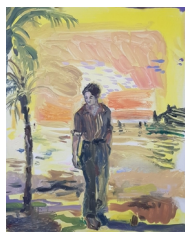

Elaine Woo MacGregor
Dreams have no titles (Daniel Sempere in Barcelona, 1966 after The Shadow of the Wind novel), 2023
Oil on panel
52.5 x 42.5 x 2.5 cm
20 3/4 x 16 3/4 x 1 in.
(EWM48)

$ 3,000.00