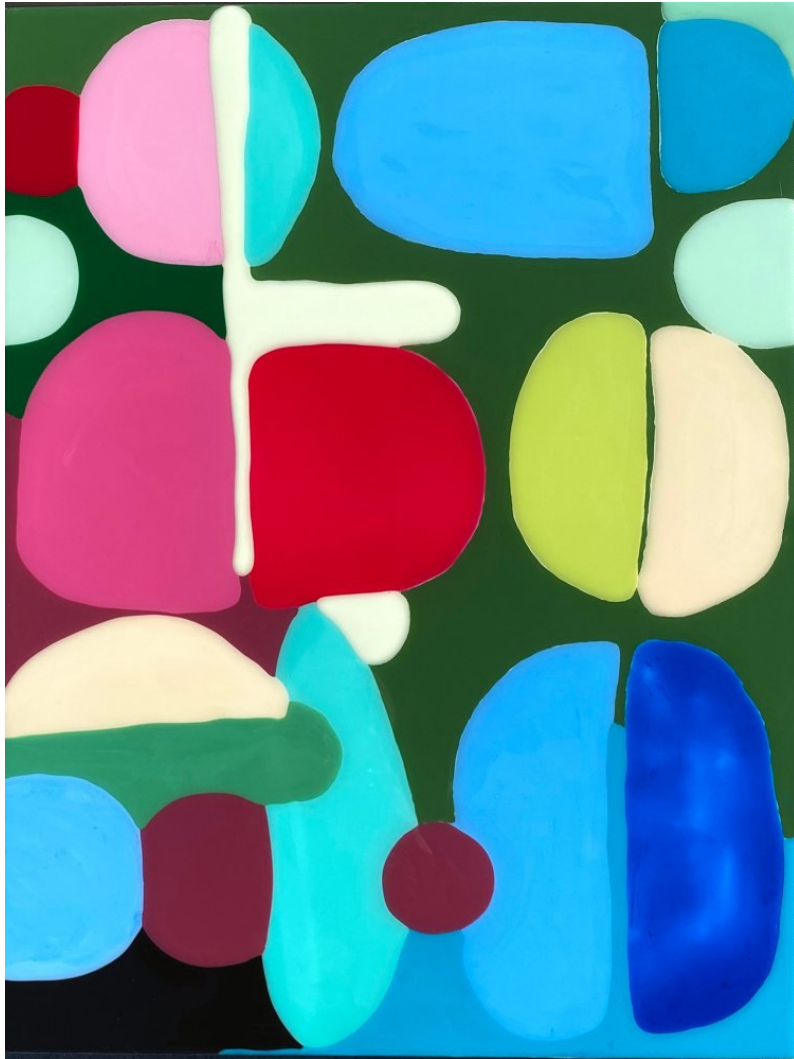

CYNTHIA CORBETT GALLERY

Klari Reis
REDIRECT, 2023

Pigmented epoxy on wood panel
61 x 45.7 x 2.5 cm
24 x 18 x 1 in.
(KR152)

$ 6,000.00