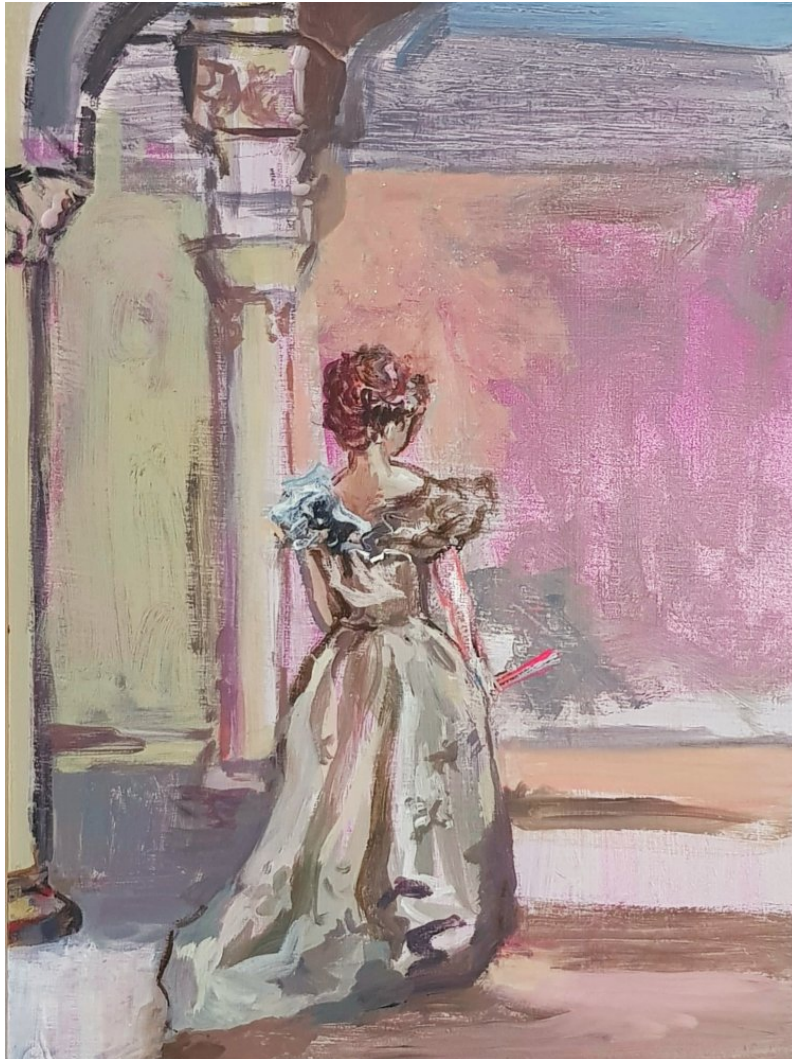

CYNTHIA CORBETT GALLERY

Elaine Woo MacGregor

Lucid dreams of Penélope, 2023

Acrylic on panel
36.8 x 28 x 2.5 cm
14 1/2 x 11 x 1 in.
(EWM49)

$ 2,000.00