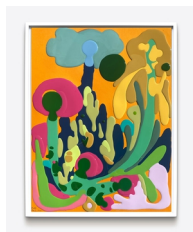

Klari Reis
Snap Dragon, 2021
(orange background) epoxy on paper
25.5in x 19.5in
(KR140)

$ 4,500.00