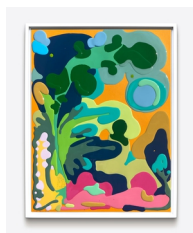

Klari Reis
Over Under, 2021
(orange background) epoxy on paper
25.5in x 19.5in
(KR139)

$ 4,500.00