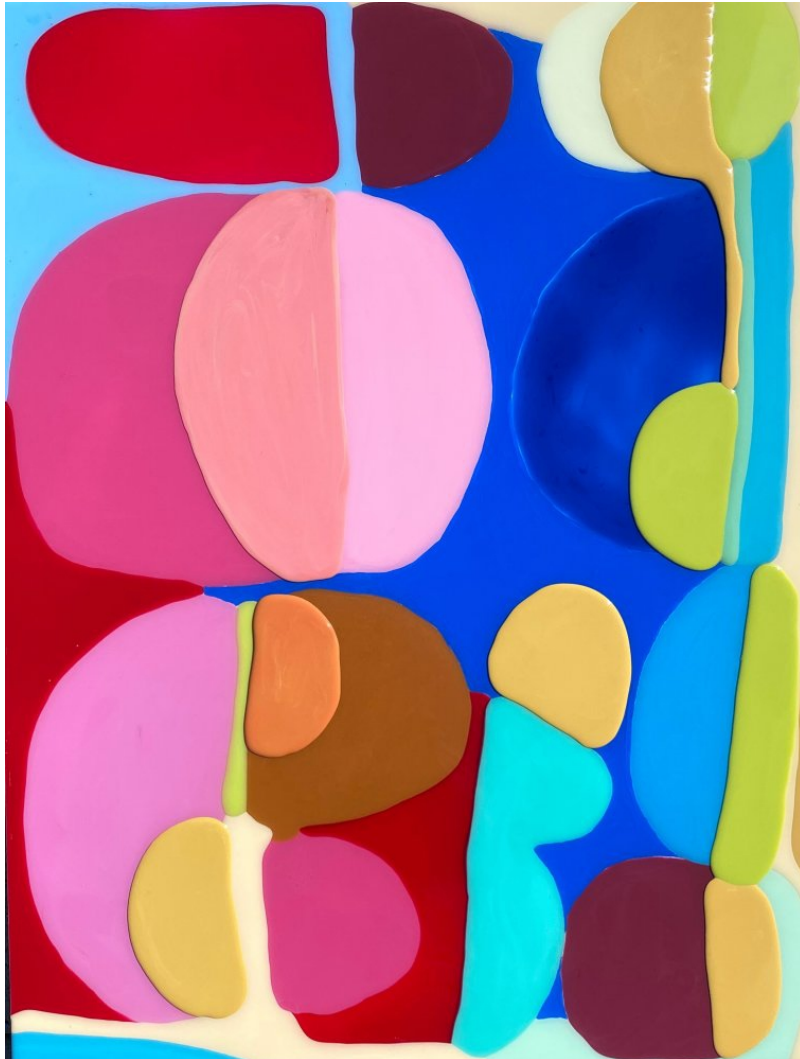

CYNTHIA CORBETT GALLERY

Klari Reis
ADVANCE, 2023

Mixed media and epoxy on wood panel
61 x 45.7 x 3.8 cm
24 x 18 x 1 1/2 in.
(KR150)

$ 6,000.00