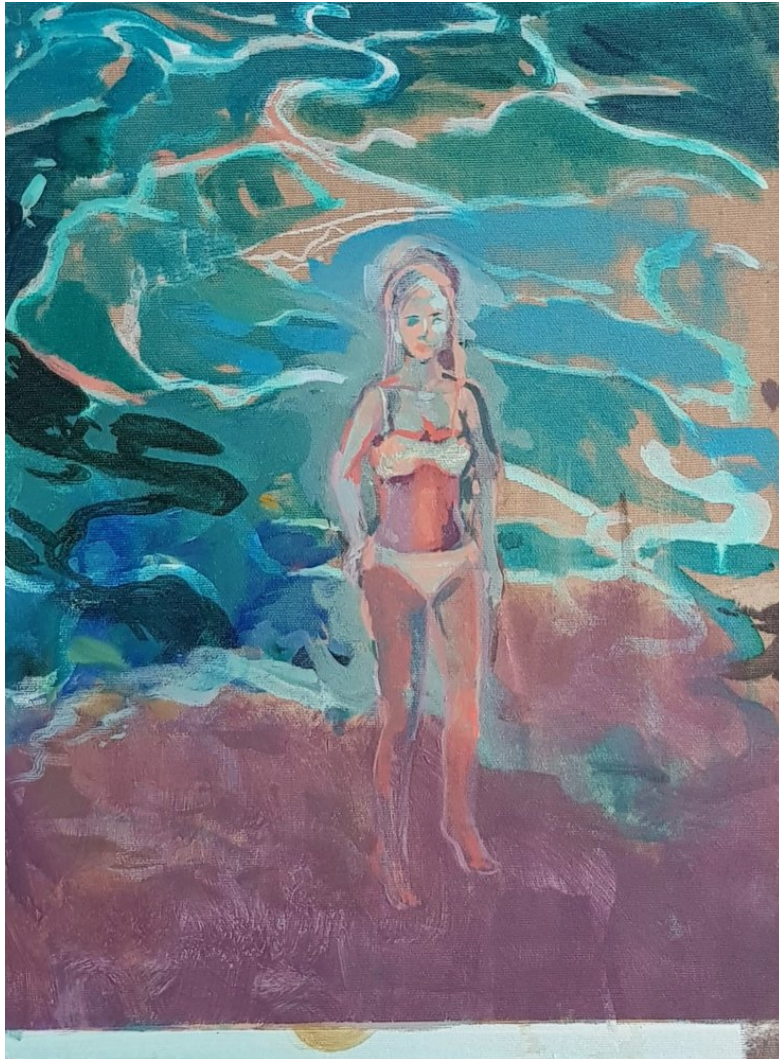

CYNTHIA CORBETT GALLERY

Elaine Woo MacGregor

Beatrice Sempere swimming at La Barcelonata beach , 2022

Acrylic on canvas board
42.4 x 32.4 x 2.5 cm
16 3/4 x 12 3/4 x 1 in.
(EWM52)

$ 2,250.00