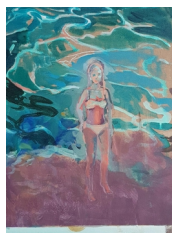

CYNTHIA CORBETT GALLERY

Elaine Woo MacGregor
Beatrice Sempere swimming at La Barcelonata beach , 2022
Acrylic on canvas board
42.4 x 32.4 x 2.5 cm
16 3/4 x 12 3/4 x 1 in.
(EWM52)

$ 2,250.00