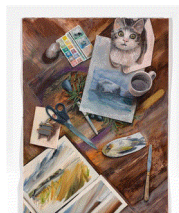

Alastair Gordon
The Pathos-Laden Presence of a Cat, 2023
oil and acrylic on paper
90 x 70 cm
35 1/2 x 27 1/2 in.
(AGo069)

$ 3,500.00