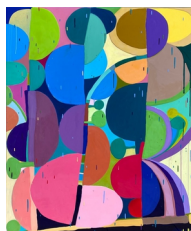

Klari Reis
HOME, 2023
Mixed media and epoxy on canvas
182.9 x 152.4 x 3.8 cm
72 x 60 x 1 1/2 in.
(KR148)

$ 28,000.00