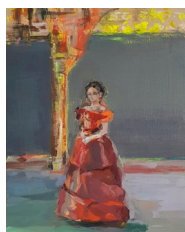

Elaine Woo MacGregor
Mrs Aldaya, 2023
Acrylic on panel
37 x 29 x 2.5 cm
14 1/2 x 11 1/2 x 1 in.
(EWM50)

$ 2,000.00