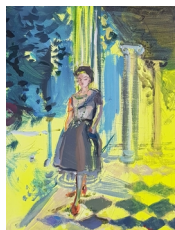

Elaine Woo MacGregor
Isabella, 2023
Acrylic on panel
36.8 x 29 x 2.5 cm
14 1/2 x 11 1/2 x 1 in.
(EWM51)

$ 2,000.00