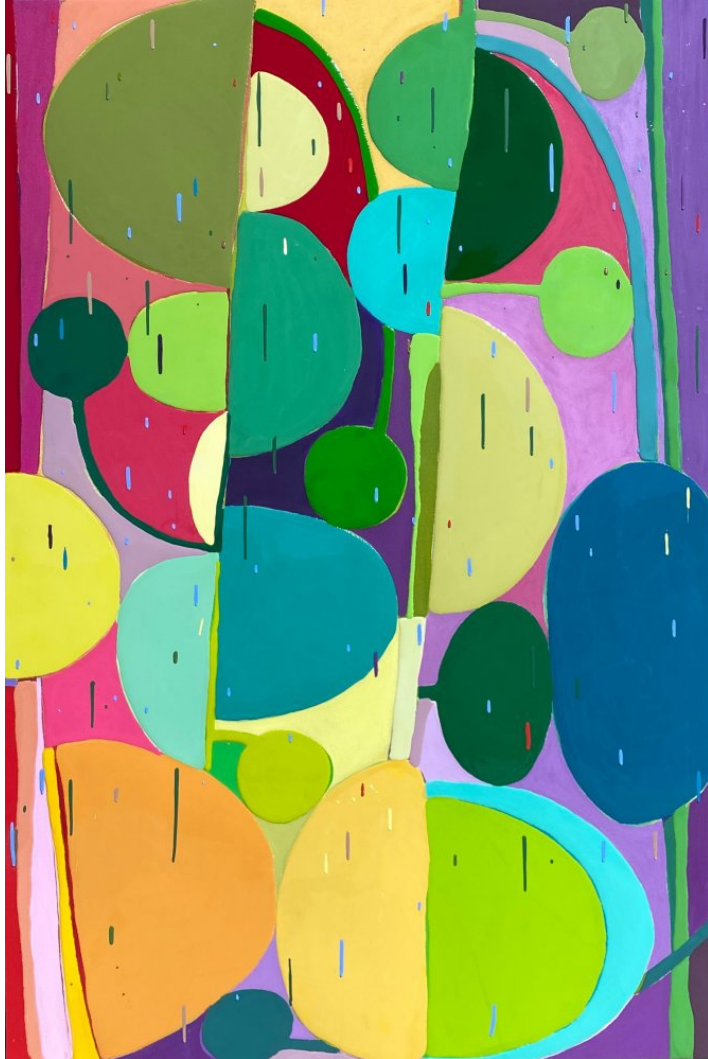

CYNTHIA CORBETT GALLERY

Klari Reis
FUTURE, 2023

Mixed media and epoxy, canvas on panel
182.9 x 121.9 x 5.1 cm
72 x 48 x 2 in.
(KR147)

$ 25,000.00