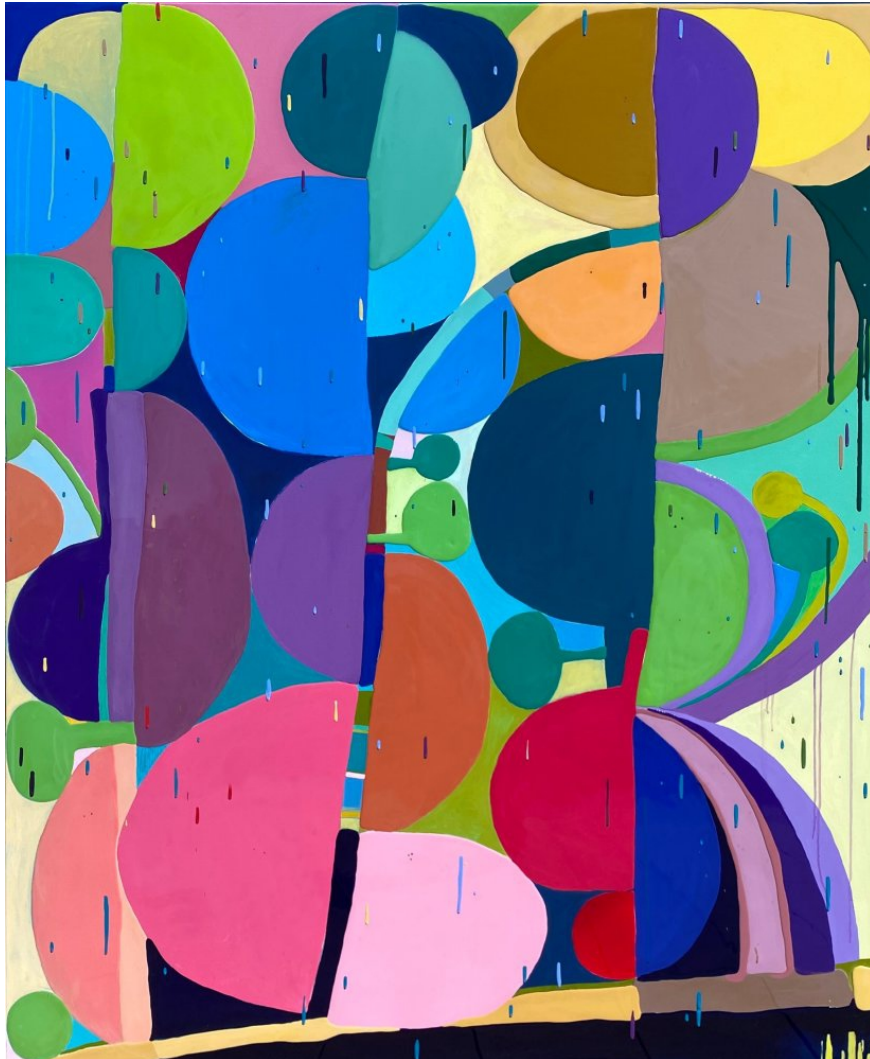

CYNTHIA CORBETT GALLERY

Klari Reis
HOME, 2023

Mixed media and epoxy on canvas
182.9 x 152.4 x 3.8 cm
72 x 60 x 1 1/2 in.
(KR148)

$ 28,000.00