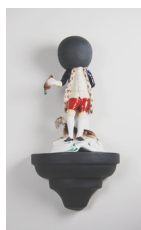

## Artwork List\_Expo Chicago

For all sales enquiries please contact Gallery Founder & Director Cynthia Corbett at [sales@thecynthiacorbettgallery.com](mailto:sales@thecynthiacorbettgallery.com),

**Matt Smith (British)**  
*Notes from a Love Song (Cannon)*, 2022  
Black Parian  
24 x 17 x 11 cm  
9 1/2 x 6 3/4 x 4 1/4 in.  
(MS237)

\$ 2,750.00

**Matt Smith (British)**  
*After Soldani Benzi (looking left)*, 2022  
Black Parian, found spelter figure  
16 x 30 x 13 cm  
6 1/4 x 11 3/4 x 5 1/4 in.  
(MS240)

\$ 5,500.00

**Matt Smith (British)**  
*After Soldani Benzi (looking right)*, 2022  
Black Parian, found spelter figure  
16 x 30 x 13 cm  
6 1/4 x 11 3/4 x 5 1/4 in.  
(MS241)

\$ 5,500.00

**Matt Smith (British)**  
*The Piper*, 2022  
Black Parian, found porcelain  
35 x 18 x 10 cm  
13 3/4 x 7 1/4 x 4 in.  
(MS248)

\$ 5,500.00

**Matt Smith (British)**  
*The Hunter*, 2022  
Black Parian, found porcelain  
35 x 18 x 10 cm  
13 3/4 x 7 1/4 x 4 in.  
(MS249)