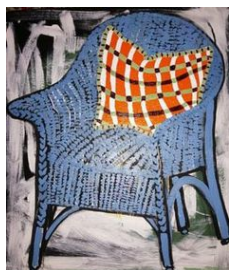

## SONIA WISE: A LITTLE DIFFERENT

For full details and larger images, please see the end of this document.

**Sonia Wise**  
*Spring*  
Acrylic  
60x60

[View detail](#)

**Sonia Wise**  
*Fern in Frame*  
Acrylic and tissue paper  
60x60

[View detail](#)

**Sonia Wise**  
*Blue Chair*  
Oil on Board  
53 x 45 cm

[View detail](#)

£ 650.00

**Sonia Wise**  
*Little Green Fern*  
Acrylic  
60 x 60 cm

[View detail](#)

**Sonia Wise**  
*Red Stripe*  
Acrylic on Board  
24 x 26 cm.  
30 x 29 cm. (framed)

[View detail](#)

£348.00 (framed)

**Sonia Wise**  
*Little Grey*  
Acrylic on Board  
16 x 16 cm.

[View detail](#)

£ 200.00

**Sonia Wise**  
*Orange Pot*  
Acrylic on Board  
37 x 27 cm.  
42 x 31 cm. (framed)