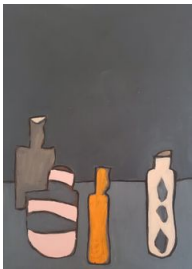

## SONIA WISE: A LITTLE DIFFERENT

For full details and larger images, please see the end of this document.

**Sonia Wise**  
*Spring*  
Acrylic  
60x60

[View detail](#)

**Sonia Wise**  
*Fern in Frame*  
Acrylic and tissue paper  
60x60

[View detail](#)

**Sonia Wise**  
*Blue Chair*  
Oil on Board  
53 x 45 cm

[View detail](#)

£ 650.00

**Sonia Wise**  
*Little Green Fern*  
Acrylic  
60 x 60 cm

[View detail](#)

**Sonia Wise**  
*Red Stripe*  
Acrylic on Board  
24 x 26 cm.  
30 x 29 cm. (framed)

[View detail](#)

£348.00 (framed)

**Sonia Wise**  
*Little Grey*  
Acrylic on Board  
16 x 16 cm.

[View detail](#)

£ 200.00

**Sonia Wise**  
*Orange Pot*  
Acrylic on Board  
37 x 27 cm.  
42 x 31 cm. (framed)

[View detail](#)

**Sonia Wise**  
*Blue*  
Peel (verso)  
Acrylic on Board  
31 x 25 cm.

[View detail](#)

**Sonia Wise**  
*Two Stripy Bottles*  
Acrylic on Board  
17 x 26 cm.

[View detail](#)

£ 300.00

**Sonia Wise**  
*Red & Cream Jug on Orange*  
Acrylic on Board  
36 x 30 cm.