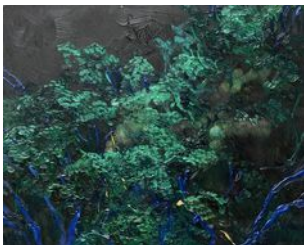

Jelly Green
Night Canopy II, 2022
Oil on Canvas
20 x 25 cm, (29.5 x 34.5 cm framed)

[View detail](#)

£ 1,000.00 + VAT

Jelly Green
Blue Irises Dennington
Oil on Wood
25 x 50 cm

[View detail](#)

£ 2,000.00 + VAT