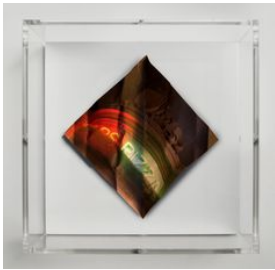

## MAT COLLISHAW

For full details and larger images, please see the end of this document.

**Mat Collishaw**

*Kebabs (Kings X series)*, 2018

Diamond dust, folded aluminium, wood, acrylic, paint

18.5 x 18.5 x 6.5 cm