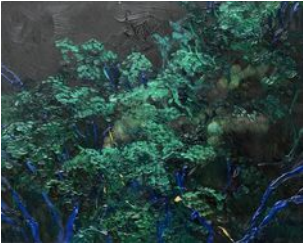

Jelly Green
Night Canopy I, 2022
Oil on Canvas
20 x 25 cm

[View detail](#)

£ 1,000.00 + VAT