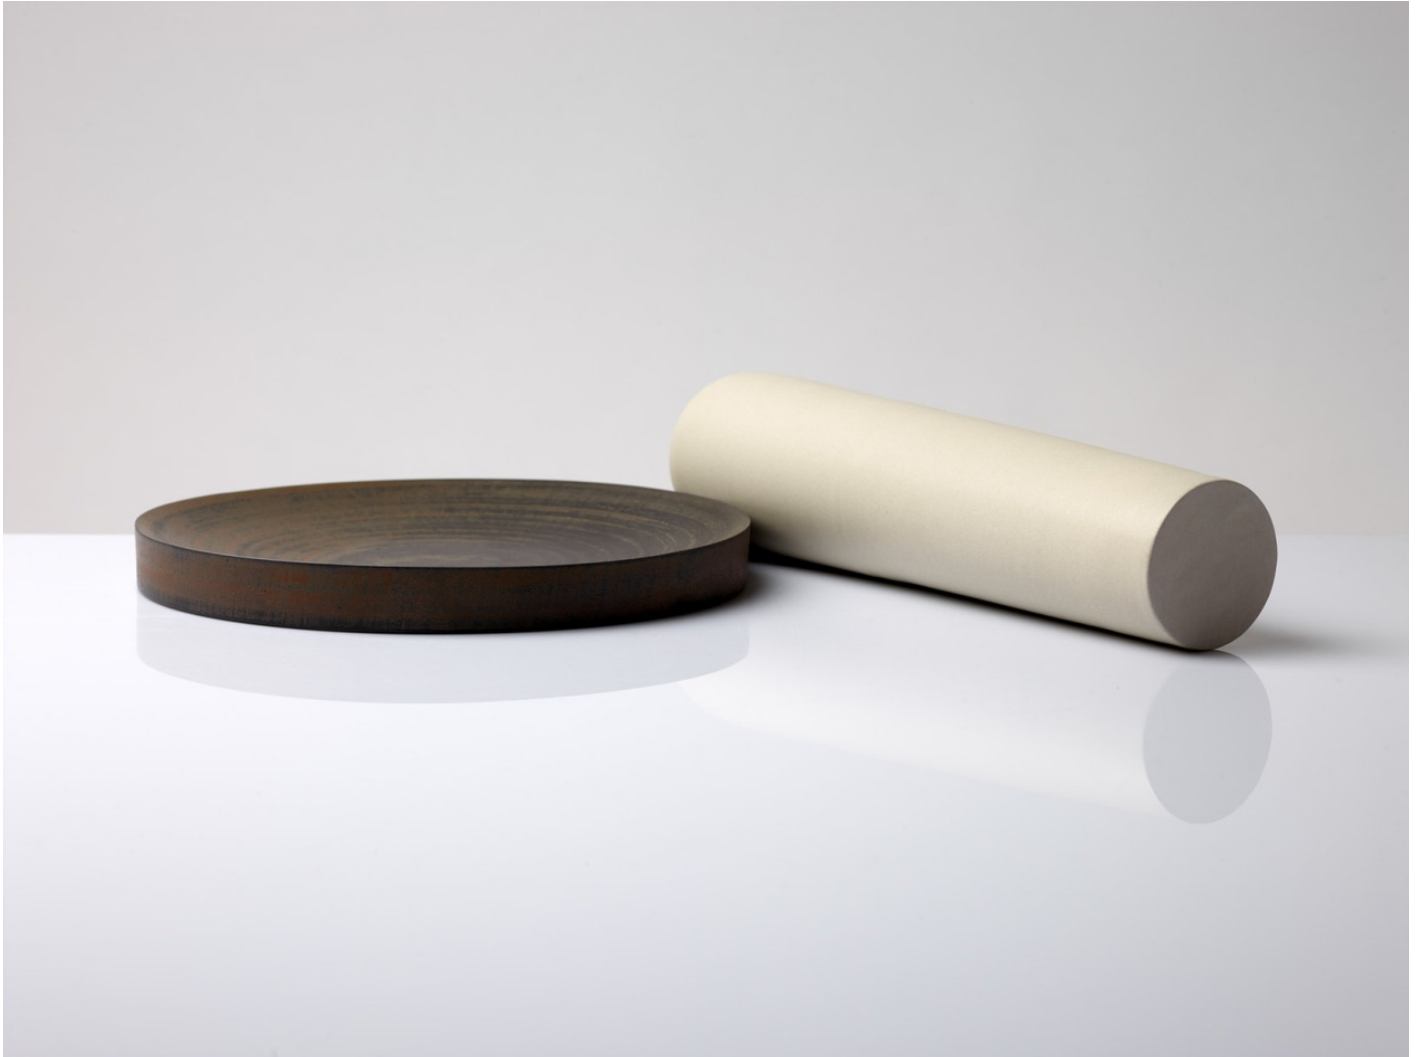

KELLY AUSTIN
Stilled composition 64, 2018

stoneware and porcelain
40d x 40w x 20h cm
(BG6413)

KELLY AUSTIN
Stilled composition 65, 2018

stoneware
26d x 13w x 12h cm
(BG6412)

KELLY AUSTIN
Stilled composition 67, 2018