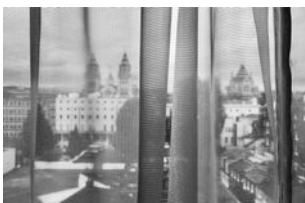

[View detail](#)

R 12,000.00

Alastair Whitton
Train, London, 2019
Piezograph
22 x 33 cm
Edition: 5 + 2 AP

[View detail](#)

R 12,000.00

Alastair Whitton
Hotel room, London, 2018
Piezograph
22 x 33 cm
Edition: 3 + 1 AP