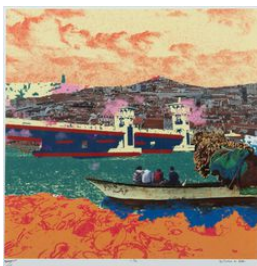

Rowan Aldib
Between the Sea Series 16, 2023
Collage on Paper
19.68 x 19.68 x 0.78 Inches
50 x 50 x 2 cm
E 1/5
(28/404)

[View detail](#)

££ 10,000.00