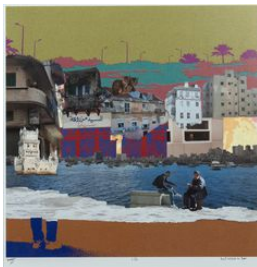

[View detail](#)

££ 18,000.00

**Rowan Aldib**  
*Between the Sea Series 14, 2023*  
Collage on Paper  
19.68 x 19.68 x 0.78 Inches  
50 x 50 x 2 cm  
E 1/5  
(26/404)

[View detail](#)

££ 10,000.00

**Rowan Aldib**  
*Between the Sea Series 15, 2023*  
Collage on Paper  
19.68 x 19.68 x 0.78 Inches  
50 x 50 x 2 cm  
E 1/5  
(27/404)