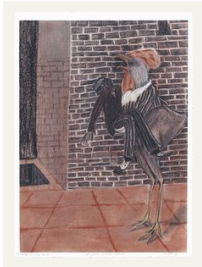

Richard Mudariki
PIETA, MR PRESIDENT, 2016
Mixed media on paper
35 x 48 cm
(RIMU009)

[View detail](#)