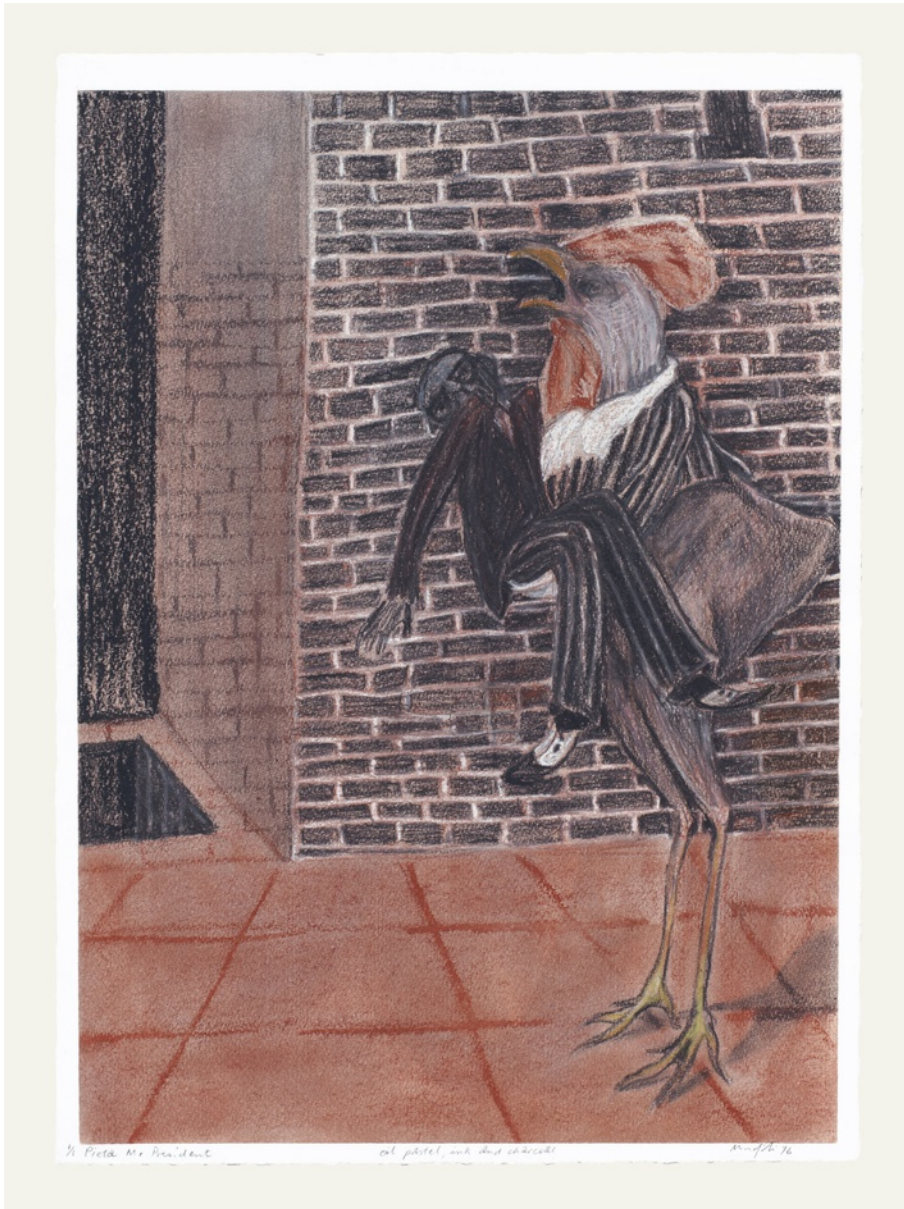

RANSOME STANLEY
THANKSGIVING, 2019

Mixed media on paper
35 x 48 cm
(RIMU009)