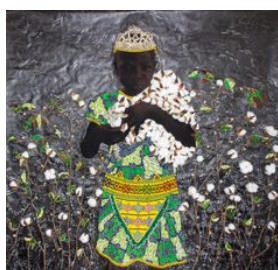

Marion Boehm
COTTON PRINCESS, 2019
Collage on paper, mixed media
122 x 125 cm
(MABO 207)

[View detail](#)