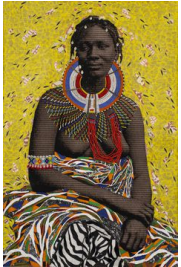

ARTCO GALLERY

EXPO CHICAGO - ARTWORKS

For full details and larger images, please see the end of this document.

Marion Boehm
LIZZY'S COTTON HERITAGE, 2019
Collage on paper, mixed media
140 x 110 cm
(MABO 208)

[View detail](#)

Marion Boehm
MISSIONARY WORK AND COLONIALISM, 2019
Collage on paper, mixed media
140 x 110 cm
(MABO 212)

[View detail](#)

Marion Boehm
SAM'S COTTON HERITAGE, 2019
Collage on paper, mixed media
140 x 110 cm
(MABO 209)

[View detail](#)

Marion Boehm
COTTON PRINCESS, 2019
Collage on paper, mixed media
122 x 125 cm
(MABO 207)

[View detail](#)

Marion Boehm
HANIFA, 2019
Collage on paper, mixed media
172 x 122 cm
(MABO 204)

[View detail](#)

Marion Boehm
THE CHIEF'S WIFE, 2019
Collage on paper, mixed media
132 x 90 cm
(MABO 205)

[View detail](#)

Marion Boehm
YORUBA SHIELD, 2019
Collage on paper, mixed media
130 x 89 cm
(MABO 200)

[View detail](#)