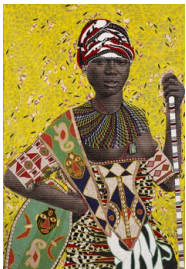

ARTCO GALLERY

EXPO CHICAGO - ARTWORKS

For full details and larger images, please see the end of this document.

Marion Boehm
LIZZY'S COTTON HERITAGE, 2019
Collage on paper, mixed media
140 x 110 cm
(MABO 208)

[View detail](#)

Marion Boehm
MISSIONARY WORK AND COLONIALISM, 2019
Collage on paper, mixed media
140 x 110 cm
(MABO 212)

[View detail](#)

Marion Boehm
SAM'S COTTON HERITAGE, 2019
Collage on paper, mixed media
140 x 110 cm
(MABO 209)

[View detail](#)

Marion Boehm
COTTON PRINCESS, 2019
Collage on paper, mixed media
122 x 125 cm
(MABO 207)

[View detail](#)

Marion Boehm
HANIFA, 2019
Collage on paper, mixed media
172 x 122 cm
(MABO 204)

[View detail](#)

Marion Boehm
THE CHIEF'S WIFE, 2019
Collage on paper, mixed media
132 x 90 cm
(MABO 205)

[View detail](#)

Marion Boehm
YORUBA SHIELD, 2019
Collage on paper, mixed media
130 x 89 cm
(MABO 200)

[View detail](#)