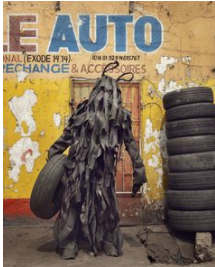

(STGL033)

[View detail](#)

Stephan Gladieu

FLIP FLOP, 2020

Fine art print on Hahnemühle

Available in 2 sizes:

100 x 80 cm

150 x 120 cm

Edition of 9

(STGL027)

[View detail](#)

Stephan Gladieu
PLASTIC WOMAN, 2020
Fine art print on Hahnemühle
Available in 2 sizes:
100 x 80 cm
150 x 120 cm
Edition of 9
(STGL021)

[View detail](#)

Stephan Gladieu
THE TYRE MAN, 2020
Fine art print on Hahnemühle
Available in 2 sizes:
100 x 80 cm
150 x 120 cm
Edition of 9
(STGL016)