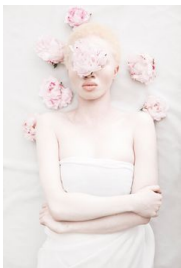

Justin Dingwall

FRAGILE, 2016

Giclée print on 100% cotton fine art paper
A1 (84,1 cm x 59,4 cm)

Edition of 10 plus 2 artist's proofs (#2/10)
(JUDI055)

$ 3.150,00

[View detail](#)