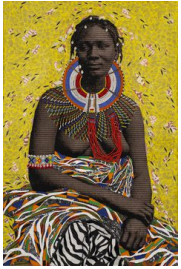

€ 16.800,00

[View detail](#)

Marion Boehm

LIZZY'S COTTON HERITAGE, 2019

Collage on paper, mixed media, mounted on wood plate

140 x 110 cm

(MABO 208)

€ 19.800,00

[View detail](#)

Marion Boehm

SAM'S COTTON HERITAGE, 2019

Collage on paper, mixed media, mounted on wood plate

140 x 110 cm

(MABO 209)

€ 19.800,00

[View detail](#)

Marion Boehm
THE CHIEF'S WIFE, 2019
Collage on paper, mixed media
132 x 90 cm
(MABO 205)

[View detail](#)

Marion Boehm
HANIFA, 2019
Collage on paper, mixed media
172 x 122 cm
(MABO 204)

[View detail](#)

Marion Boehm
YORUBA SHIELD, 2019
Collage on paper, mixed media
130 x 89 cm
(MABO 200)