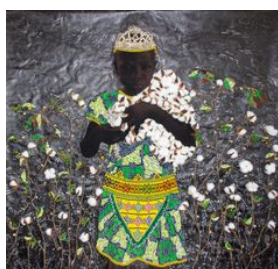

Marion Boehm

COTTON PRINCESS, 2019

Collage on paper, mixed media

122 x 125 cm

(MABO 207)

€ 16.800,00

[View detail](#)