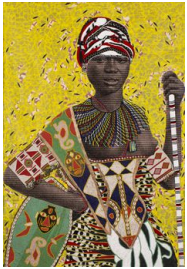

ARTCO GALLERY

MARION BOEHM

For full details and larger images, please see the end of this document.

Marion Boehm

MISSIONARY WORK AND COLONIALISM, 2019

Collage on paper, mixed media, mounted on wood plate

140 x 110 cm

€ 16.800,00

[View detail](#)

Marion Boehm

LIZZY'S COTTON HERITAGE, 2019

Collage on paper, mixed media, mounted on wood plate

140 x 110 cm

(MABO 208)

€ 19.800,00

[View detail](#)

Marion Boehm

SAM'S COTTON HERITAGE, 2019

Collage on paper, mixed media, mounted on wood plate

140 x 110 cm

(MABO 209)

€ 19.800,00

[View detail](#)

Marion Boehm
THE CHIEF'S WIFE, 2019
Collage on paper, mixed media
132 x 90 cm
(MABO 205)

[View detail](#)

Marion Boehm
HANIFA, 2019
Collage on paper, mixed media
172 x 122 cm
(MABO 204)

[View detail](#)

Marion Boehm
YORUBA SHIELD, 2019
Collage on paper, mixed media
130 x 89 cm
(MABO 200)