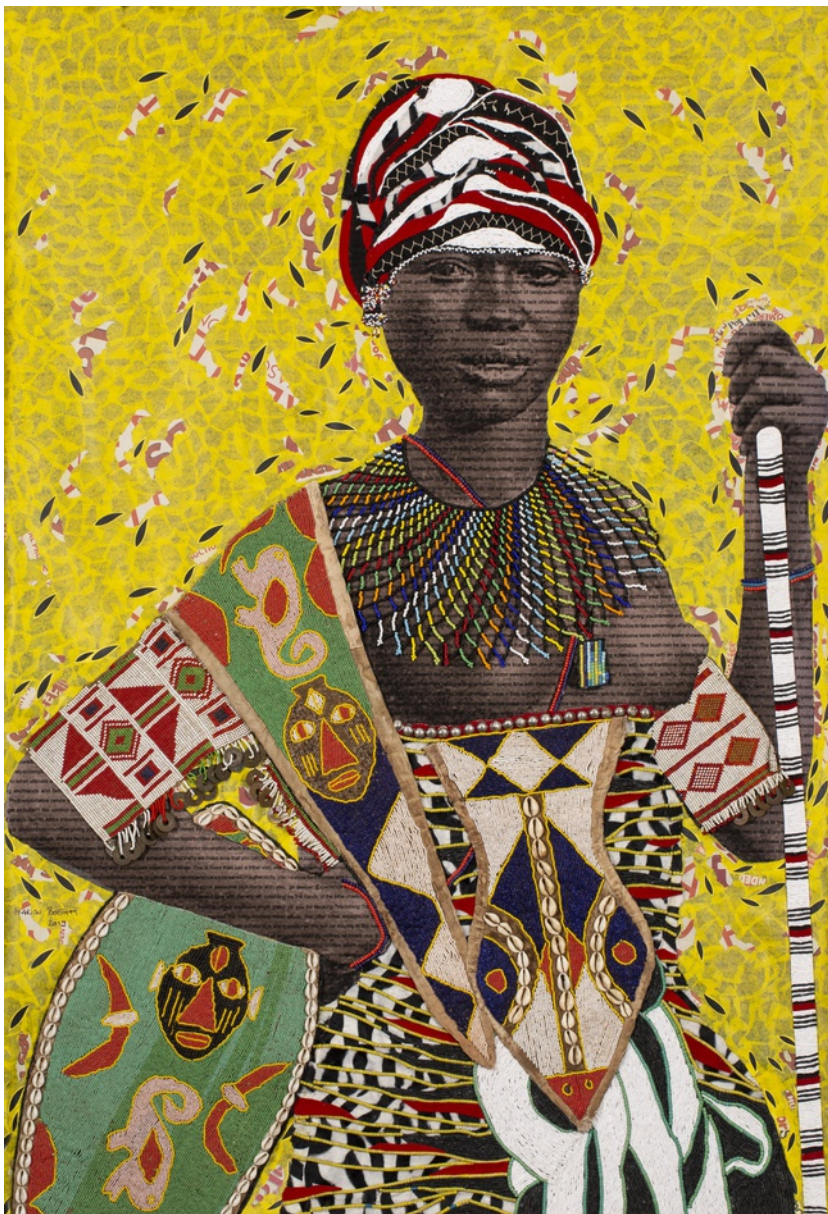

ARTCO GALLERY

MARION BOEHM

For full details and larger images, please see the end of this document.

Marion Boehm

MISSIONARY WORK AND COLONIALISM, 2019

Collage on paper, mixed media, mounted on wood plate

140 x 110 cm

[View detail](#)

Marion Boehm

SAM'S COTTON HERITAGE, 2019

Collage on paper, mixed media, mounted on wood plate

140 x 110 cm

(MABO 209)

€ 19.800,00

[View detail](#)

€ 19.800,00

MARION BOEHM
SAM'S COTTON HERITAGE, 2019

Collage on paper, mixed media, mounted on wood plate
140 x 110 cm
(MABO 209)

€ 19.800.00

MARION BOEHM
THE CHIEF'S WIFE, 2019

Collage on paper, mixed media
132 x 90 cm
(MABO 205)

MARION BOEHM
HANIFA, 2019

Collage on paper, mixed media
172 x 122 cm
(MABO 204)

MARION BOEHM
YORUBA SHIELD, 2019

Collage on paper, mixed media
130 x 89 cm
(MABO 200)

€ 15.000,00

MARION BOEHM
HENRY, 2018

Collage on paper, mixed media
118 x 91 cm
(MABO 131)