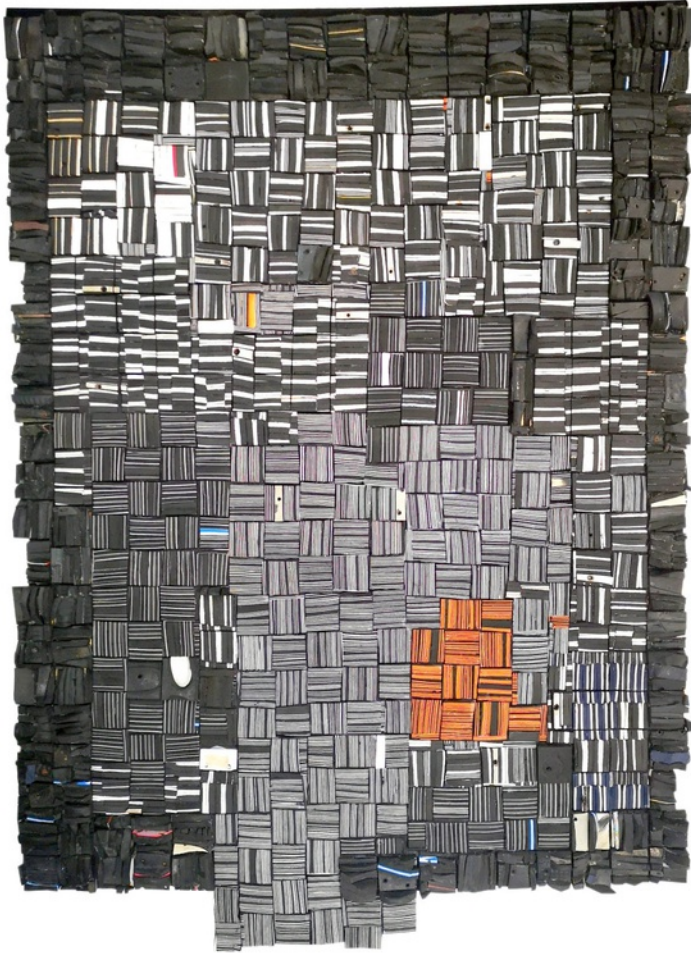

PATRICK TAGOE-TURKSON
Meyir besi, 2021

Found Flip-flops on Suede
130 x 183 cm
(PATU005)