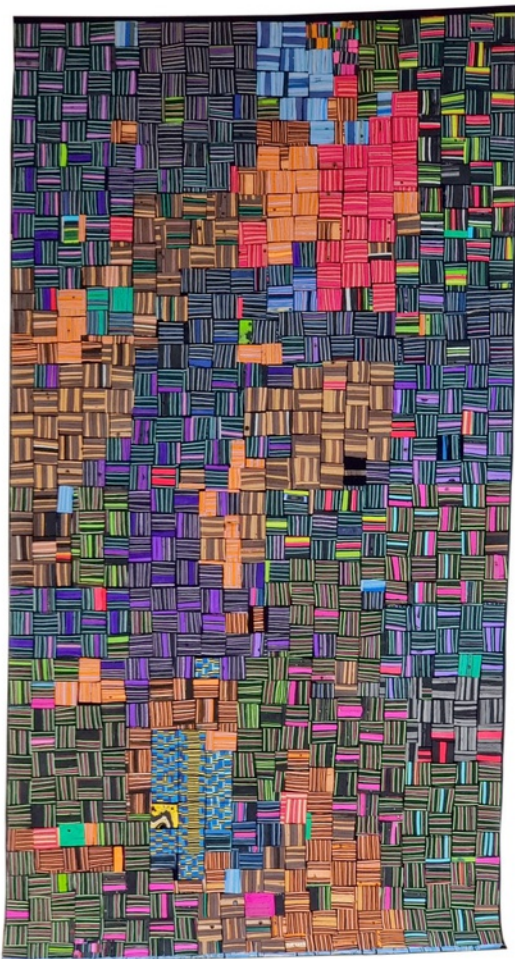

PATRICK TAGOE-TURKSON
Anyankofo (Friends) 2, 2021

Found Flip-flops on Suede
139 x267 cm
(PATU006)

€ 16.300,00