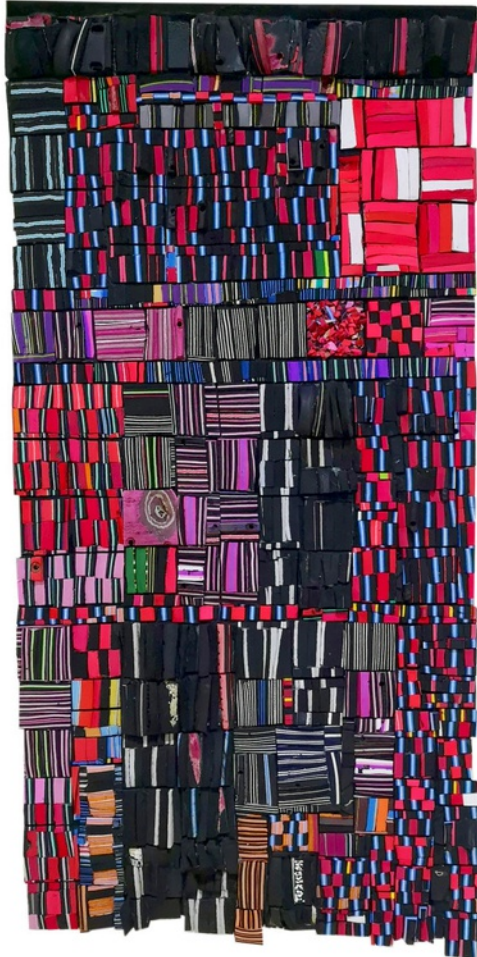

For full details and larger images, please see the end of this document.

**Patrick Tagoë-Turkson**  
*Tsirkor (One Head)*, 2021  
Found Flip-flops on Suede  
60 x 124 cm  
(PATU004)

[View detail](#)

€ 5,800.00

**Patrick Tagoë-Turkson**  
*Nkrabea (Destiny)*, 2021  
Found Flip-flops on Suede  
126 x 127cm  
(PATU008)

[View detail](#)

**Patrick Tagoë-Turkson**  
*Meyir bɛsi*, 2021  
Found Flip-flops on Suede  
130 x 183 cm  
(PATU005)

[View detail](#)

**Patrick Tagoe-Turkson**  
*Anyankoko (Friends) 2*, 2021  
Found Flip-flops on Suede  
139 x 267 cm  
(PATU006)

[View detail](#)

€ 16.300,00

**Patrick Tagoe-Turkson**  
*Anyankoko (Friends) 1*, 2021  
Found Flip-flops on Suede  
143 x 267cm  
(PATU009)

[View detail](#)

€ 16.800,00

PATRICK TAGOE-TURKSON  
*Tsirkor (One Head)*, 2021

Found Flip-flops on Suede  
60 x 124 cm  
(PATU004)

€ 5,800.00

PATRICK TAGOE-TURKSON  
*Nkrabea (Destiny)*, 2021

Found Flip-flops on Suede  
126 x 127cm  
(PATU008)