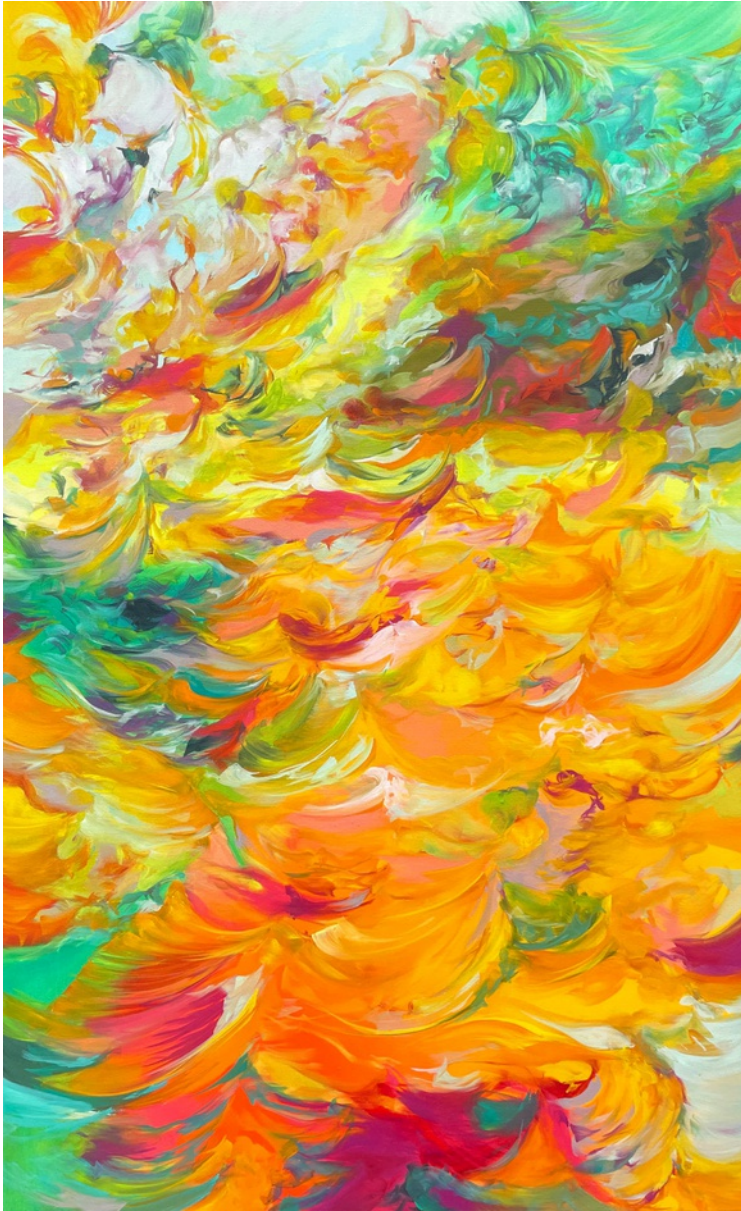

NATALIA WRÓBEL
I'll See You Again, Soon, 2021

Signed on verso
Oil on canvas
66 x 40 in.
(NW190)

$ 9,750.00