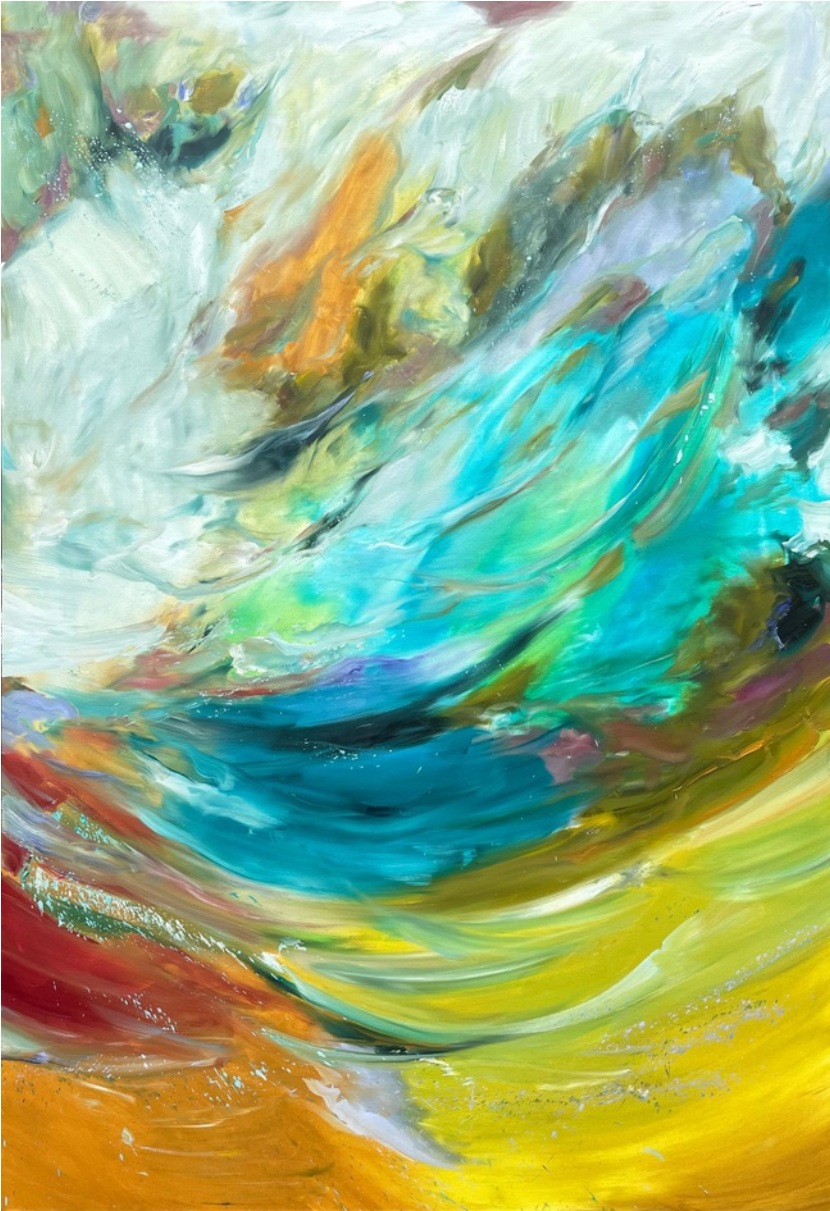

NATALIA WRÓBEL
Liberté IV, 2021

Oil on canvas
80 x 55 in.
(NW205)

$ 12,500.00