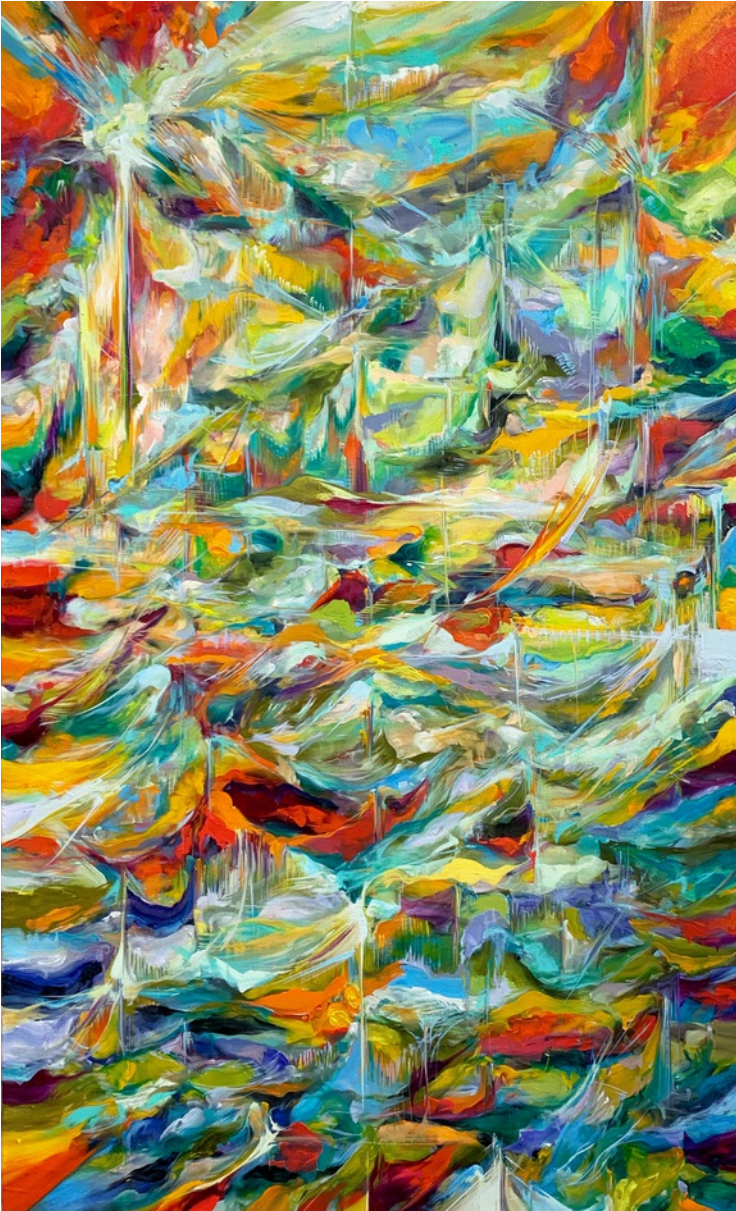

Signed on verso  
Oil on canvas  
30 x 40 in.  
(NW186)

\$ 7,500.00

NATALIA WRÓBEL  
*Sowing Light*, 2020

Signed on verso  
Oil on canvas  
36 x 60 in.  
(NW180)

\$ 9,000.00

NATALIA WRÓBEL  
*Embody Me*, 2019